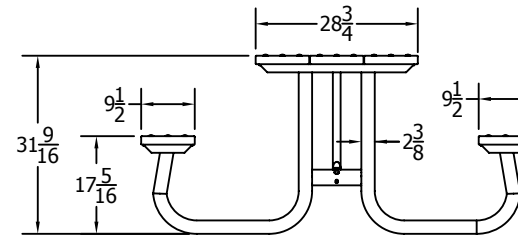

TOP VIEW

3D ISOMETRIC VIEW

FRONT VIEW

SIDE VIEW

INSERT COLOR CODE IN PRODUCT NUMBER
 BLUE= BLU, CEDAR= CED, GRAY= GRA, GREEN= GRE,
 RED= RED, BLACK= BLA, BROWN=BRO, WHITE=WHI

EXAMPLE: 6FT. CEDAR GALVANIZED FRAME PICNIC TABLE =
 PB 6**CED**GPIC