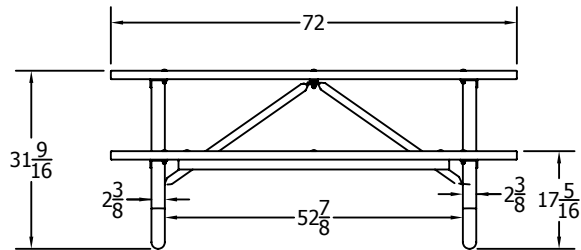

TOP VIEW

3D ISOMETRIC VIEW

FRONT VIEW

SIDE VIEW

INSERT COLOR CODE IN PRODUCT NUMBER
 BLUE= BLU, CEDAR= CED, GRAY= GRA, GREEN= GRE,
 RED= RED, BLACK= BLA, BROWN=BRO, WHITE=WHI

EXAMPLE: 6FT. CEDAR GALVANIZED FRAME PICNIC TABLE =
 PB 6**CED**GPIC