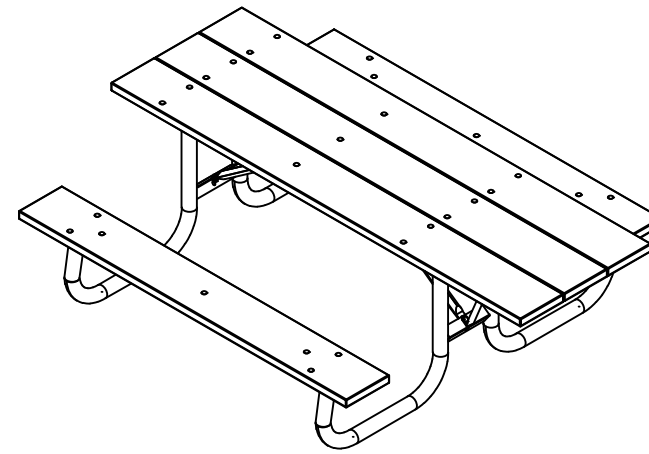

TOP VIEW

3D ISOMETRIC VIEW

FRONT VIEW

SIDE VIEW

INSERT COLOR CODE IN PRODUCT NUMBER  
 BLUE= BLU, CEDAR= CED, GRAY= GRA, GREEN= GRE,  
 RED= RED, BLACK= BLA, BROWN=BRO, WHITE=WHI

EXAMPLE: 6FT. CEDAR GALVANIZED FRAME ADA PICNIC TABLE =  
 PB 6CEDGFPICADA

## 6' Galvanized Frame ADA Picnic Table Specification Sheet

©COPYRIGHT 2013-2033

THIS COPYRIGHTED MATERIAL IS THE PROPERTY OF FROG FURNISHINGS AND SHALL NOT BE REPRODUCED, PUBLISHED OR DISCLOSED TO OTHERS WITHOUT AUTHORIZATION AND CANNOT BE USED IN ANY WAY AGAINST OR DETRIMENTAL TO JAYHAWK PLASTICS INC. OLATHE, KANSAS USA