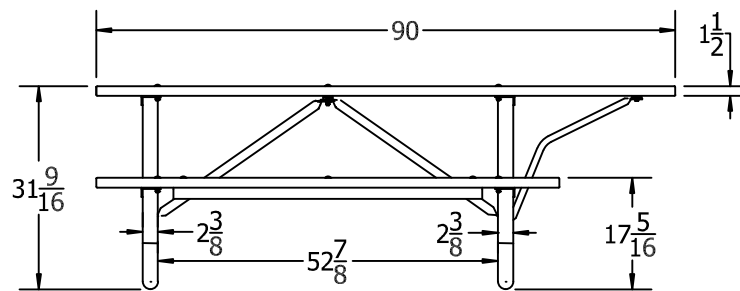

TOP VIEW

3D ISOMETRIC VIEW

FRONT VIEW

SIDE VIEW

INSERT COLOR CODE IN PRODUCT NUMBER  
 BLUE= BLU, CEDAR= CED, GRAY= GRA, GREEN= GRE,  
 RED= RED, BLACK= BLA, BROWN=BRO, WHITE=WHI

EXAMPLE: 6FT. CEDAR GALVANIZED FRAME ADA PICNIC TABLE =  
 PB 6CEDGFPICADA