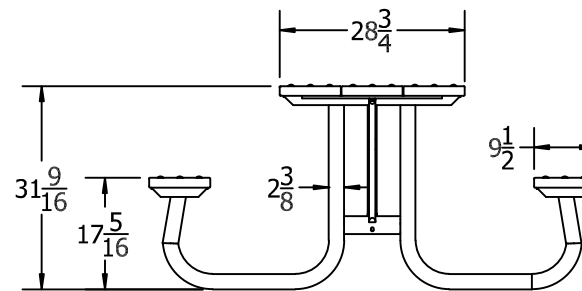

TOP VIEW

3D ISOMETRIC VIEW

FRONT VIEW

SIDE VIEW

INSERT COLOR CODE IN PRODUCT NUMBER  
 BLUE= BLU, CEDAR= CED, GRAY= GRA, GREEN= GRE,  
 RED= RED, BLACK= BLA, BROWN=BRO, WHITE=WHI

EXAMPLE: 6FT. CEDAR GALVANIZED FRAME ADA PICNIC TABLE =  
 PB 6CEDGFPICADA