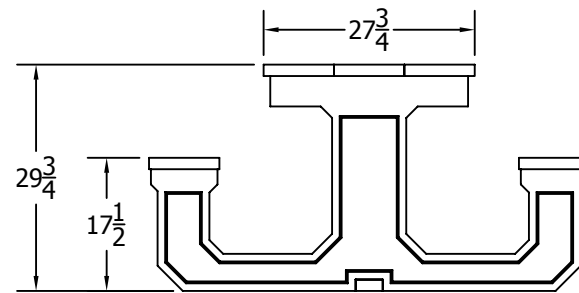

TOP VIEW

3D ISOMETRIC VIEW

FRONT VIEW

SIDE VIEW

INSERT COLOR CODE IN PRODUCT NUMBER
 BLUE= BLU, CEDAR= CED, GRAY= GRA, GREEN= GRE,
 RED= RED, BLACK= BLA, BROWN=BRO, WHITE=WHI

EXAMPLE: 6FT. CEDAR PARK PLACE PICNIC TABLE =
 PB 6**CED**PARKP