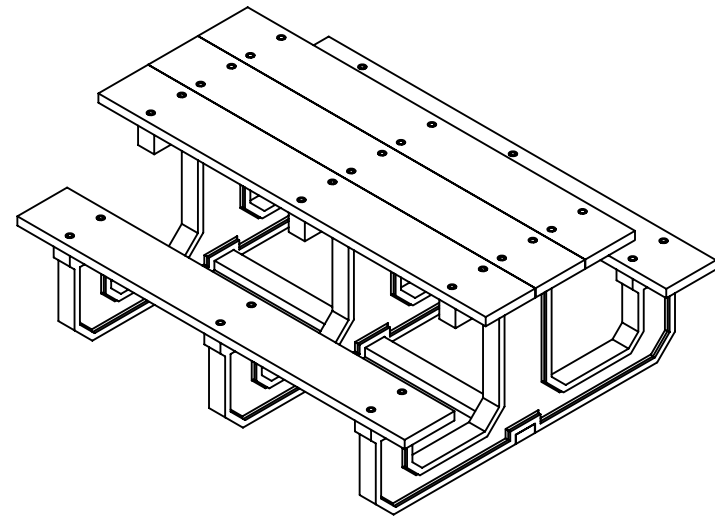

TOP VIEW

3D ISOMETRIC VIEW

FRONT VIEW

SIDE VIEW

INSERT COLOR CODE IN PRODUCT NUMBER
 BLUE= BLU, CEDAR= CED, GRAY= GRA, GREEN= GRE,
 RED= RED, BLACK= BLA, BROWN=BRO, WHITE=WHI

EXAMPLE: 6FT. CEDAR PARK PLACE PICNIC TABLE =
 PB 6**CED**PARKP