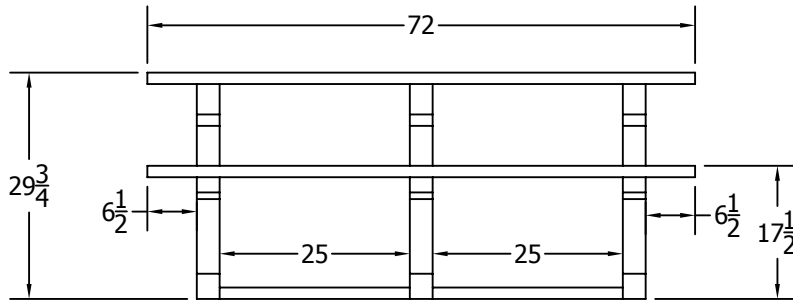

TOP VIEW

3D ISOMETRIC VIEW

FRONT VIEW

SIDE VIEW

INSERT COLOR CODE IN PRODUCT NUMBER
 BLUE= BLU, CEDAR= CED, GRAY= GRA, GREEN= GRE,
 RED= RED, BLACK= BLA, BROWN=BRO, WHITE=WHI

EXAMPLE: 6FT. CEDAR PARK PLACE PICNIC TABLE =
 PB 6**CED**PARKP