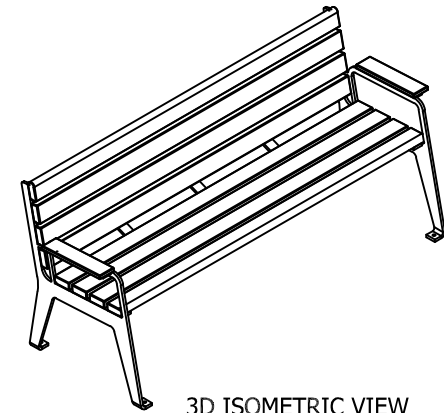

TOP VIEW

3D ISOMETRIC VIEW

FRONT VIEW

SIDE VIEW

6 Ft. Plaza Bench Spec Sheet

©COPYRIGHT 2013-2033

THIS COPYRIGHTED MATERIAL IS THE PROPERTY OF FROG FURNISHINGS AND SHALL NOT BE REPRODUCED, PUBLISHED OR DISCLOSED TO OTHERS WITHOUT AUTHORIZATION AND CANNOT BE USED IN ANY WAY AGAINST OR DETRIMENTAL TO JAYHAWK PLASTICS INC. OLATHE, KANSAS USA

INSERT COLOR CODE IN PRODUCT NUMBER
CEDAR= CED, GRAY= GRA, GREEN= GRE,
REDWOOD= RDW

INSERT FRAME COLOR CODE IN PRODUCT NUMBER
SILVER FRAME=SF

EXAMPLE: 6 FT. GRAY PLAZA BENCH WITH
SILVER FRAME= PB 6GRASFPLZ