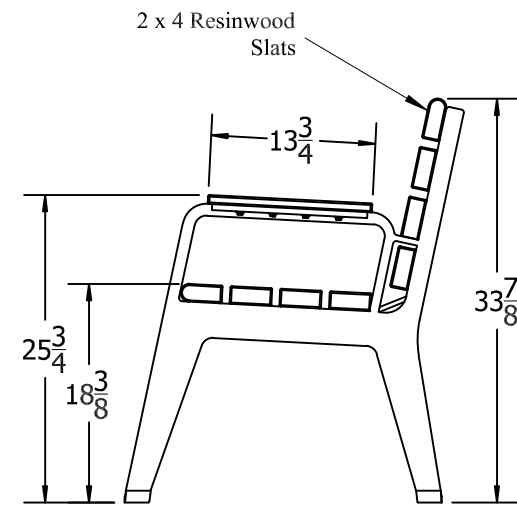

TOP VIEW

3D ISOMETRIC VIEW

FRONT VIEW

SIDE VIEW

6 Ft. Plaza Bench Spec Sheet

©COPYRIGHT 2013-2033

THIS COPYRIGHTED MATERIAL IS THE PROPERTY OF FROG FURNISHINGS AND SHALL NOT BE REPRODUCED, PUBLISHED OR DISCLOSED TO OTHERS WITHOUT AUTHORIZATION AND CANNOT BE USED IN ANY WAY AGAINST OR DETRIMENTAL TO JAYHAWK PLASTICS INC. OLATHE, KANSAS USA

INSERT COLOR CODE IN PRODUCT NUMBER
CEDAR= CED, GRAY= GRA, GREEN= GRE,
REDWOOD= RDW

INSERT FRAME COLOR CODE IN PRODUCT NUMBER
SILVER FRAME=SF

EXAMPLE: 6 FT. GRAY PLAZA BENCH WITH
SILVER FRAME= PB 6GRASFPLZ