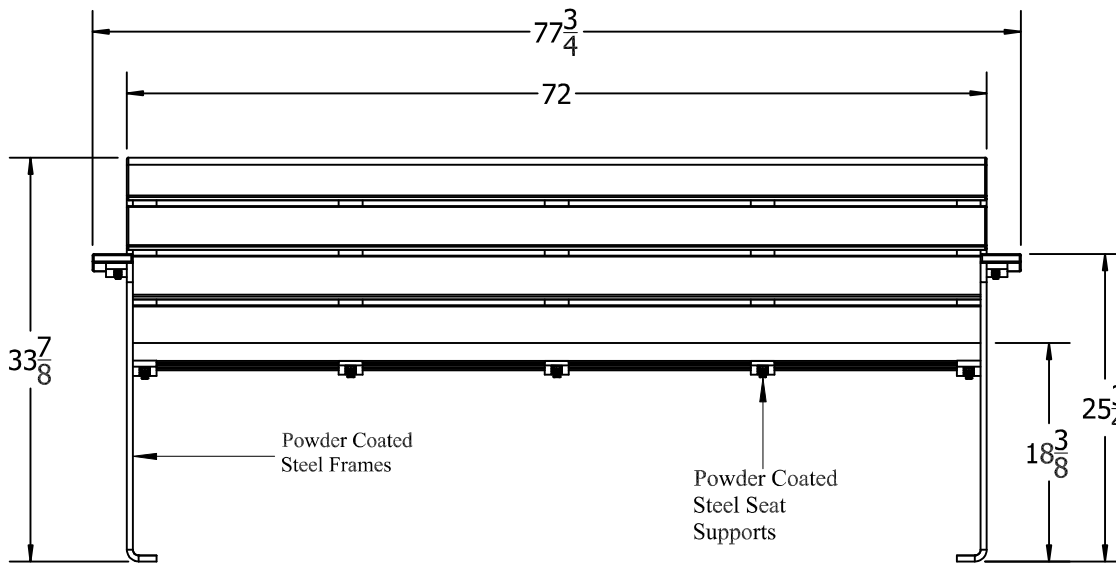

TOP VIEW

3D ISOMETRIC VIEW

FRONT VIEW

SIDE VIEW

6 Ft. Plaza Bench Spec Sheet

©COPYRIGHT 2013-2033

THIS COPYRIGHTED MATERIAL IS THE PROPERTY OF FROG FURNISHINGS AND SHALL NOT BE REPRODUCED, PUBLISHED OR DISCLOSED TO OTHERS WITHOUT AUTHORIZATION AND CANNOT BE USED IN ANY WAY AGAINST OR DETRIMENTAL TO JAYHAWK PLASTICS INC. OLATHE, KANSAS USA

INSERT COLOR CODE IN PRODUCT NUMBER
CEDAR= CED, GRAY= GRA, GREEN= GRE,
REDWOOD= RDW

INSERT FRAME COLOR CODE IN PRODUCT NUMBER
SILVER FRAME=SF

EXAMPLE: 6 FT. GRAY PLAZA BENCH WITH
SILVER FRAME= PB 6GRASFPLZ