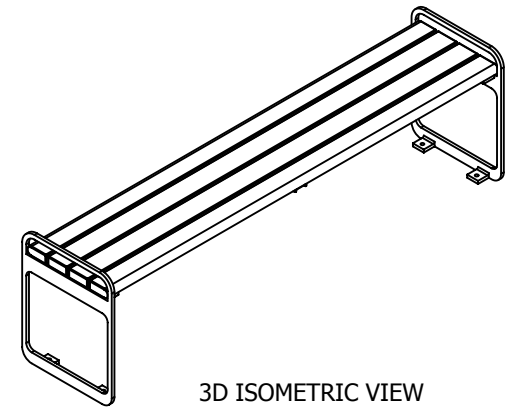

TOP VIEW

3D ISOMETRIC VIEW

FRONT VIEW

SIDE VIEW

# 6 Ft. Plaza Backless Bench Spec Sheet

©COPYRIGHT 2013-2033

INSERT COLOR CODE IN PRODUCT NUMBER  
CEDAR= CED, GRAY= GRA, GREEN= GRE,  
REDWOOD= RDW

INSERT FRAME COLOR CODE IN PRODUCT NUMBER  
SILVER FRAME=5F