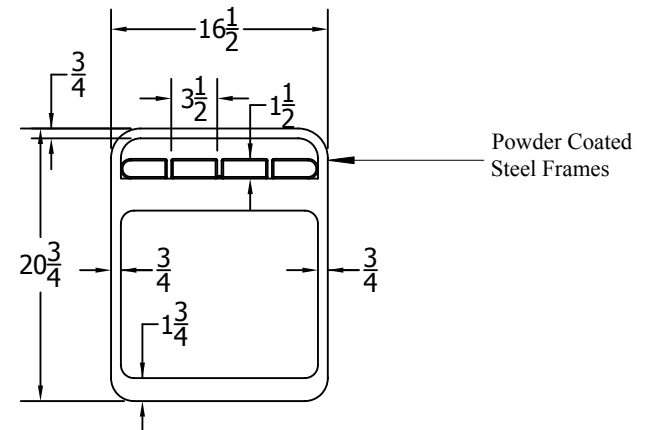

TOP VIEW

3D ISOMETRIC VIEW

FRONT VIEW

SIDE VIEW

# 6 Ft. Plaza Backless Bench Spec Sheet

©COPYRIGHT 2013-2033

INSERT COLOR CODE IN PRODUCT NUMBER  
CEDAR= CED, GRAY= GRA, GREEN= GRE,  
REDWOOD= RDW

INSERT FRAME COLOR CODE IN PRODUCT NUMBER  
SILVER FRAME=5F