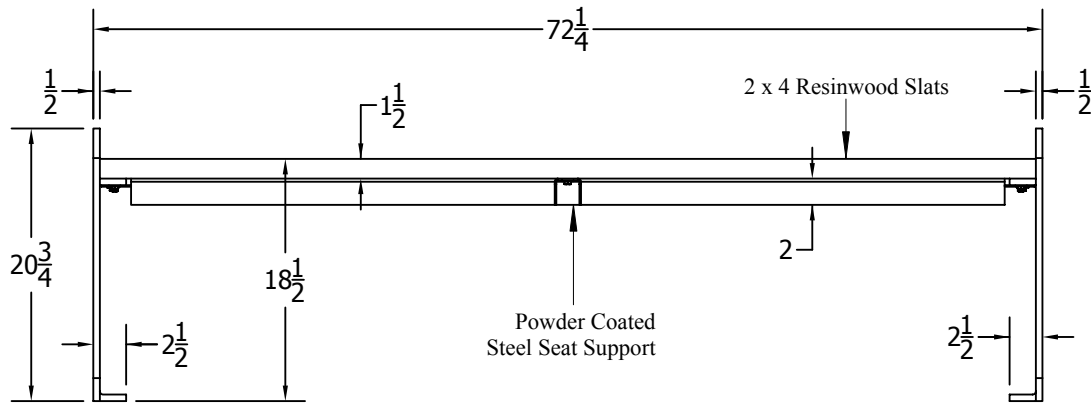

TOP VIEW

3D ISOMETRIC VIEW

FRONT VIEW

SIDE VIEW

# 6 Ft. Plaza Backless Bench Spec Sheet

©COPYRIGHT 2013-2033

INSERT COLOR CODE IN PRODUCT NUMBER  
CEDAR= CED, GRAY= GRA, GREEN= GRE,  
REDWOOD= RDW

INSERT FRAME COLOR CODE IN PRODUCT NUMBER  
SILVER FRAME=5F