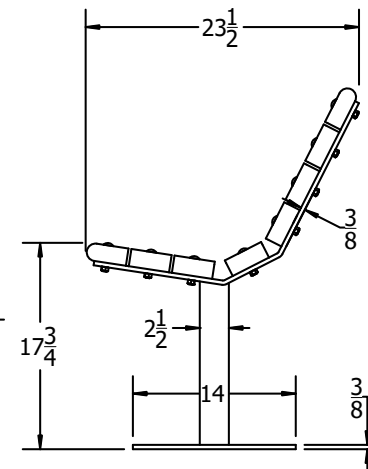

TOP VIEW

3D ISOMETRIC VIEW

FRONT VIEW

SIDE VIEW

INSERT COLOR CODE IN PRODUCT NUMBER
 CEDAR= CED, GRAY= GRA, GREEN= GRE, BLACK= BLA,
 BLUE= BLU, BROWN=BRO, RED= RED, WHITE=WHI

EXAMPLE: CEDAR CONTOUR 8 FT. BENCH =
 PB 8**CED**BFCO

8 ft. Contour Bench Specification Drawing

COPYRIGHT 2013-2033

THIS COPYRIGHTED MATERIAL IS THE PROPERTY OF FROG FURNISHINGS AND SHALL NOT BE REPRODUCED, PUBLISHED OR DISCLOSED TO OTHERS WITHOUT AUTHORIZATION AND CANNOT BE USED IN ANY WAY AGAINST OR DETRIMENTAL TO JAYHAWK PLASTICS INC. OLATHE, KANSAS USA