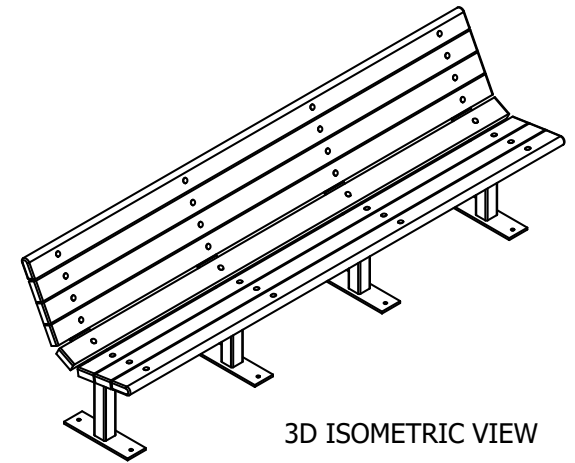

TOP VIEW

3D ISOMETRIC VIEW

FRONT VIEW

SIDE VIEW

INSERT COLOR CODE IN PRODUCT NUMBER
 CEDAR= CED, GRAY= GRA, GREEN= GRE, BLACK= BLA,
 BLUE= BLU, BROWN=BRO, RED= RED, WHITE=WHI

EXAMPLE: CEDAR CONTOUR 8 FT. BENCH =
 PB 8**CED**BFCO