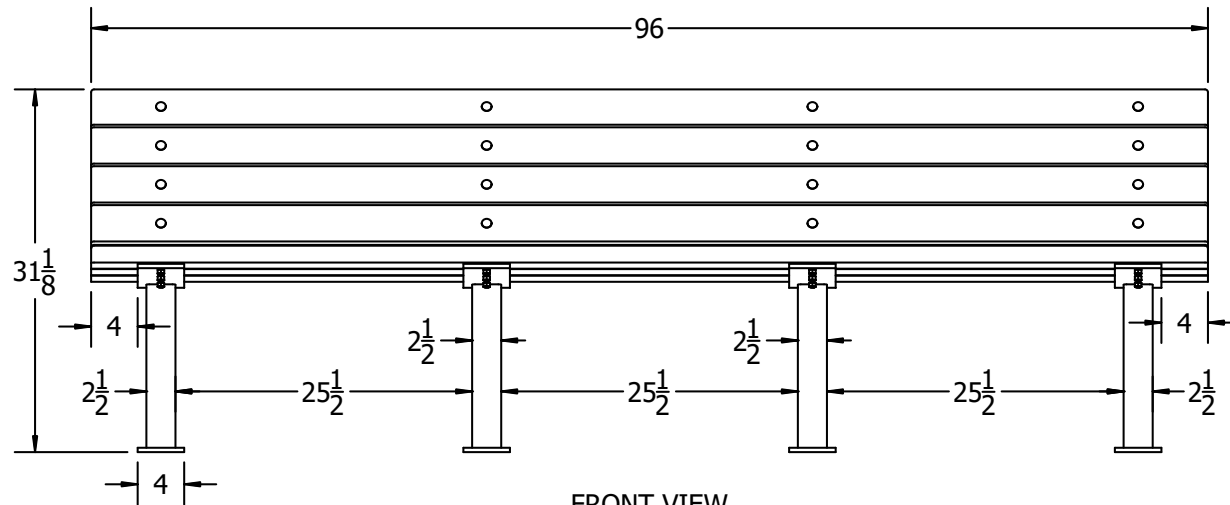

TOP VIEW

3D ISOMETRIC VIEW

FRONT VIEW

SIDE VIEW

INSERT COLOR CODE IN PRODUCT NUMBER
 CEDAR= CED, GRAY= GRA, GREEN= GRE, BLACK= BLA,
 BLUE= BLU, BROWN=BRO, RED= RED, WHITE=WHI

EXAMPLE: CEDAR CONTOUR 8 FT. BENCH =
 PB 8**CED**BFCO