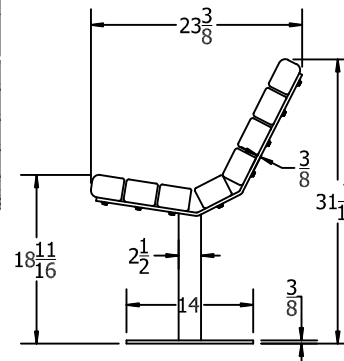

TOP VIEW

3D ISOMETRIC VIEW

FRONT VIEW

SIDE VIEW

INSERT COLOR CODE IN PRODUCT NUMBER  
 BROWN=BRO, CEDAR= CED, GRAY= GRA, GREEN= GRE

EXAMPLE: CEDAR JAMESON 8 FT. BENCH =  
 PB 8**CED**BFJAM