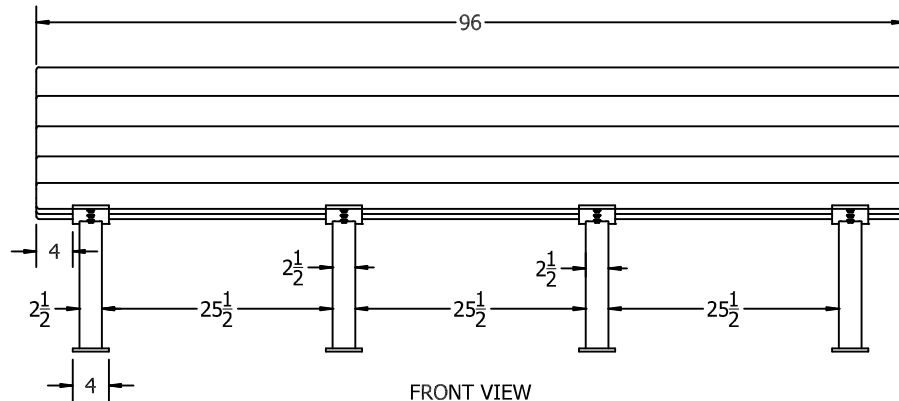

TOP VIEW

3D ISOMETRIC VIEW

FRONT VIEW

SIDE VIEW

INSERT COLOR CODE IN PRODUCT NUMBER  
 BROWN=BRO, CEDAR= CED, GRAY= GRA, GREEN= GRE

EXAMPLE: CEDAR JAMESON 8 FT. BENCH =  
 PB 8**CED**BFJAM