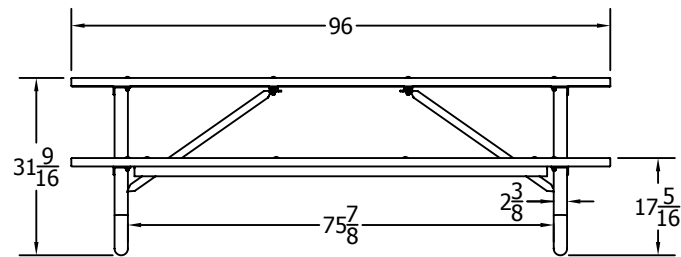

TOP VIEW

3D ISOMETRIC VIEW

FRONT VIEW

SIDE VIEW

INSERT COLOR CODE IN PRODUCT NUMBER
 BLUE= BLU, CEDAR= CED, GRAY= GRA, GREEN= GRE,
 RED= RED, BLACK= BLA, BROWN=BRO, WHITE=WHI

EXAMPLE: 8FT. CEDAR GALVANIZED FRAME PICNIC TABLE =
 PB **8CEDGFPIC**