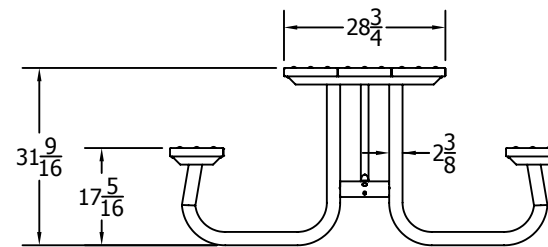

TOP VIEW

3D ISOMETRIC VIEW

FRONT VIEW

SIDE VIEW

INSERT COLOR CODE IN PRODUCT NUMBER
 BLUE= BLU, CEDAR= CED, GRAY= GRA, GREEN= GRE,
 RED= RED, BLACK= BLA, BROWN=BRO, WHITE=WHI

EXAMPLE: 8FT. CEDAR GALVANIZED FRAME PICNIC TABLE =
 PB **8CEDGFPIC**