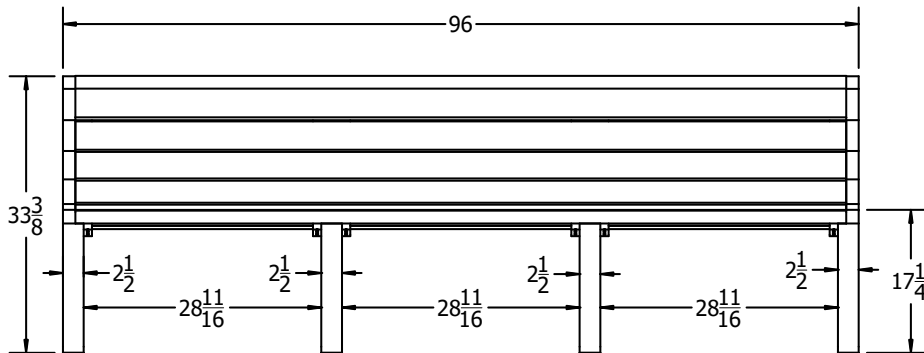

TOP VIEW

3D ISOMETRIC VIEW

FRONT VIEW

SIDE VIEW

INSERT COLOR CODE IN PRODUCT NUMBER  
 CEDAR= CED, GRAY= GRA, GREEN= GRE  
 EXAMPLE: GRAY NEWPORT 8 FT. BENCH = PB 8**GRAN**EW