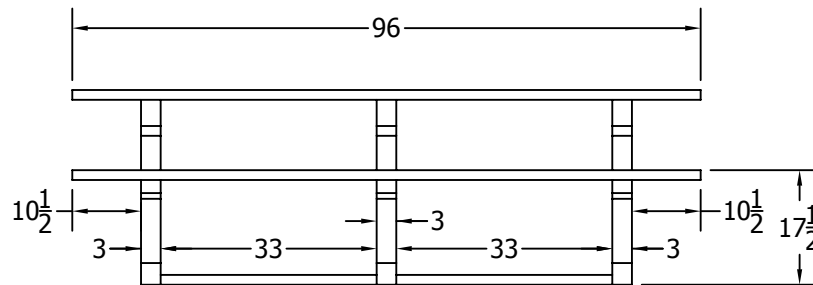

TOP VIEW

3D ISOMETRIC VIEW

FRONT VIEW

SIDE VIEW

INSERT COLOR CODE IN PRODUCT NUMBER  
 BLUE= BLU, CEDAR= CED, GRAY= GRA, GREEN= GRE,  
 RED= RED, BLACK= BLA, BROWN=BRO, WHITE=WHI

EXAMPLE: 8FT. CEDAR PARK PLACE PICNIC TABLE =  
 PB 8CEDPARKP