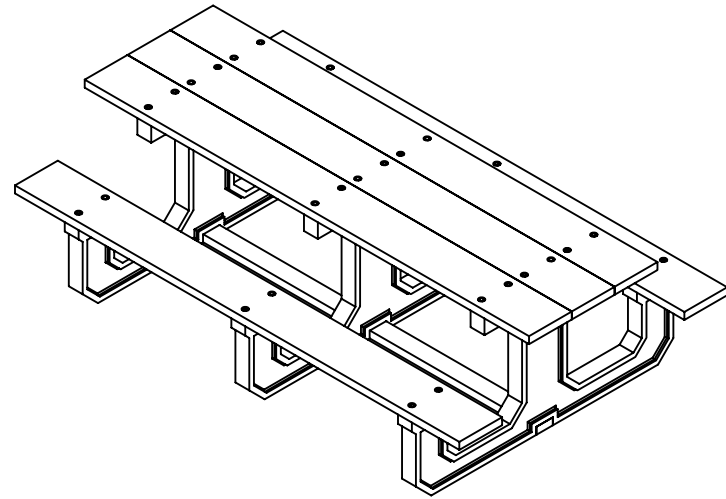

TOP VIEW

3D ISOMETRIC VIEW

FRONT VIEW

SIDE VIEW

INSERT COLOR CODE IN PRODUCT NUMBER  
 BLUE= BLU, CEDAR= CED, GRAY= GRA, GREEN= GRE,  
 RED= RED, BLACK= BLA, BROWN=BRO, WHITE=WHI

EXAMPLE: 8FT. CEDAR PARK PLACE PICNIC TABLE =  
 PB 8CEDPARKP

## 8 Ft. Park Place Table Spec Sheet

©COPYRIGHT 2013-2033

THIS COPYRIGHTED MATERIAL IS THE PROPERTY OF FROG FURNISHINGS AND SHALL NOT BE REPRODUCED, PUBLISHED OR DISCLOSED TO OTHERS WITHOUT AUTHORIZATION AND CANNOT BE USED IN ANY WAY AGAINST OR DETRIMENTAL TO JAYHAWK PLASTICS INC. OLATHE, KANSAS USA