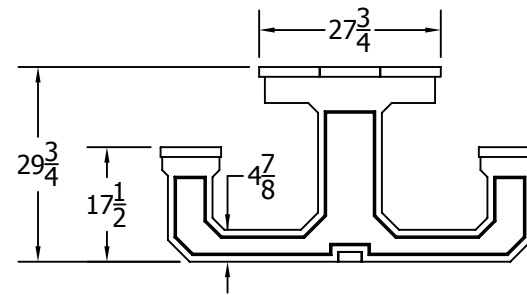

TOP VIEW

3D ISOMETRIC VIEW

FRONT VIEW

SIDE VIEW

INSERT COLOR CODE IN PRODUCT NUMBER  
 BLUE= BLU, CEDAR= CED, GRAY= GRA, GREEN= GRE,  
 RED= RED, BLACK= BLA, BROWN=BRO, WHITE=WHI

EXAMPLE: 8FT. CEDAR PARK PLACE PICNIC TABLE =  
 PB 8CEDPARKP