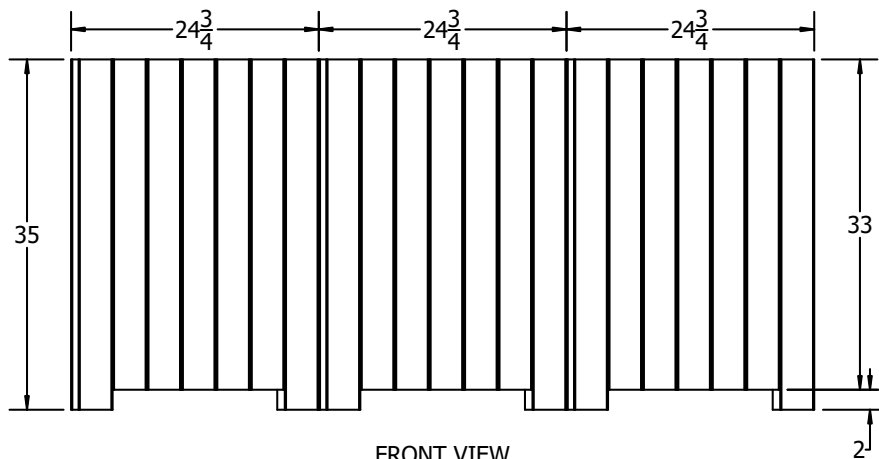

TOP VIEW

3D ISOMETRIC VIEW

FRONT VIEW

SIDE VIEW

INSERT COLOR CODE IN PRODUCT NUMBER
 CEDAR= CED, GRAY= GRA, GREEN= GRE,
 BLUE= BLU, RED= RED, WHITE=WHI

EXAMPLE: CEDAR 96 GAL.
 SQUARE RECYCLING CENTER =
 PB 96SCEDREC