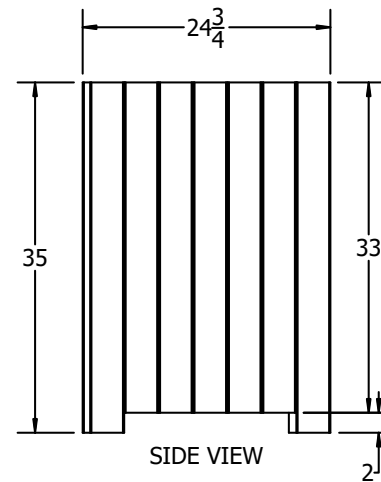

TOP VIEW

3D ISOMETRIC VIEW

FRONT VIEW

SIDE VIEW

INSERT COLOR CODE IN PRODUCT NUMBER
 CEDAR= CED, GRAY= GRA, GREEN= GRE,
 BLUE= BLU, RED= RED, WHITE=WHI

EXAMPLE: CEDAR 96 GAL.
 SQUARE RECYCLING CENTER =
 PB 96SCEDREC