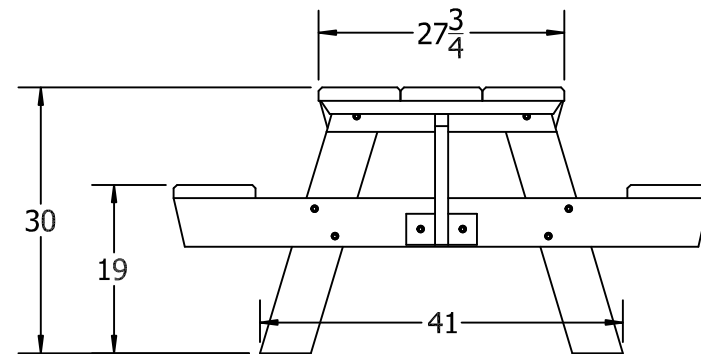

TOP VIEW

3D ISOMETRIC VIEW

FRONT VIEW

SIDE VIEW

INSERT COLOR CODE IN PRODUCT NUMBER
 BLUE= BLU, CEDAR= CED, GRAY= GRA, GREEN= GRE,
 RED= RED, BLACK= BLA, BROWN= BRO, WHITE= WHI

EXAMPLE: 6FT. CEDAR A FRAME ADA PICNIC TABLE =
 PB APIC6CEDADA