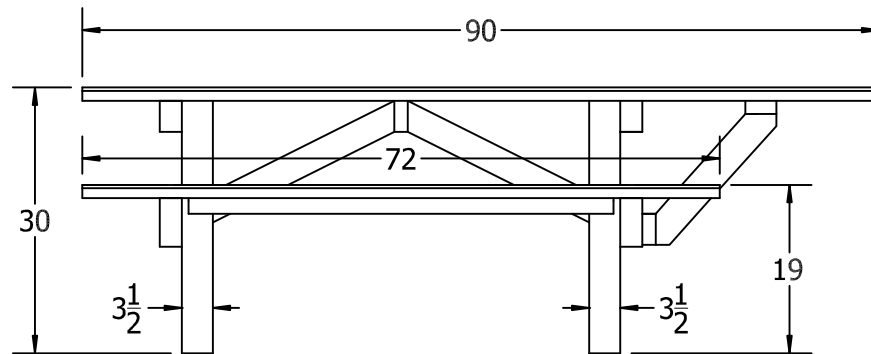

TOP VIEW

3D ISOMETRIC VIEW

FRONT VIEW

SIDE VIEW

INSERT COLOR CODE IN PRODUCT NUMBER
 BLUE= BLU, CEDAR= CED, GRAY= GRA, GREEN= GRE,
 RED= RED, BLACK= BLA, BROWN= BRO, WHITE= WHI

EXAMPLE: 6FT. CEDAR A FRAME ADA PICNIC TABLE =
 PB APIC6CEDADA