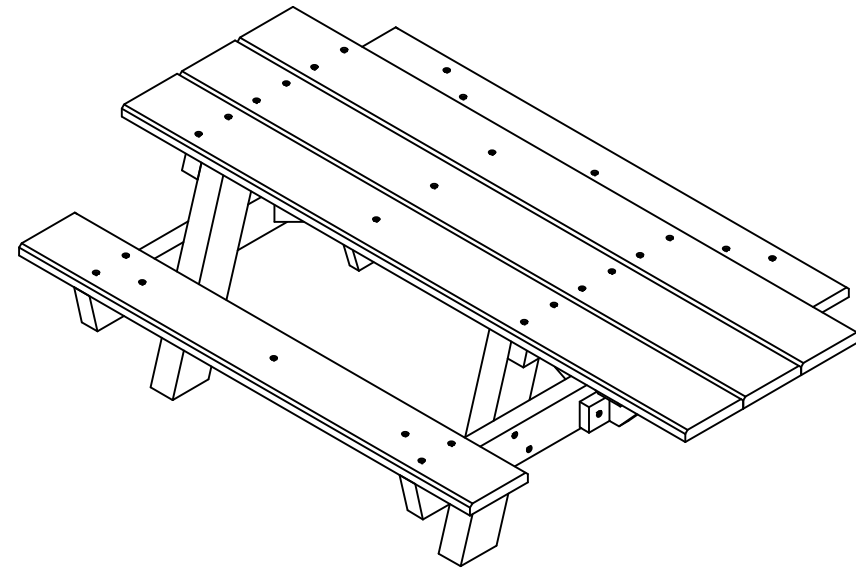

TOP VIEW

3D ISOMETRIC VIEW

FRONT VIEW

SIDE VIEW

INSERT COLOR CODE IN PRODUCT NUMBER
 BLUE= BLU, CEDAR= CED, GRAY= GRA, GREEN= GRE,
 RED= RED, BLACK= BLA, BROWN= BRO, WHITE= WHI

EXAMPLE: 6FT. CEDAR A FRAME ADA PICNIC TABLE =
 PB APIC6CEDADA

6' A Frame ADA Picnic Table Specification Sheet

©COPYRIGHT 2013-2033

THIS COPYRIGHTED MATERIAL IS THE PROPERTY OF FROG FURNISHINGS AND SHALL NOT BE REPRODUCED, PUBLISHED OR DISCLOSED TO OTHERS WITHOUT AUTHORIZATION AND CANNOT BE USED IN ANY WAY AGAINST OR DETRIMENTAL TO JAYHAWK PLASTICS INC. OLATHE, KANSAS USA