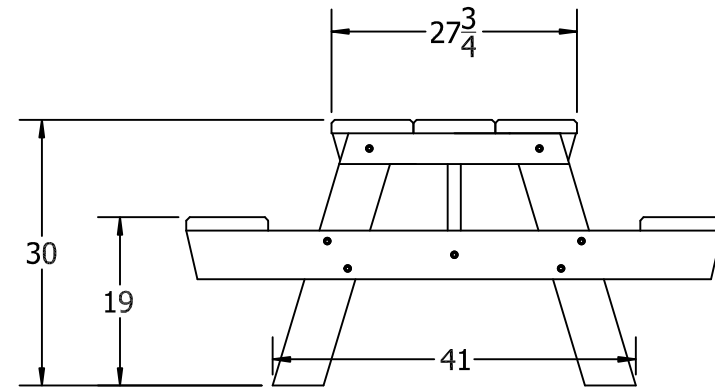

TOP VIEW

FRONT VIEW

3D ISOMETRIC VIEW

SIDE VIEW

INSERT COLOR CODE IN PRODUCT NUMBER
 BLUE= BLU, CEDAR= CED, GRAY= GRA, GREEN= GRE,
 RED= RED, BLACK= BLA, BROWN=BRO, WHITE=WHI

EXAMPLE: 6FT. CEDAR A FRAME PICNIC TABLE =
 PB APIC6**CED**