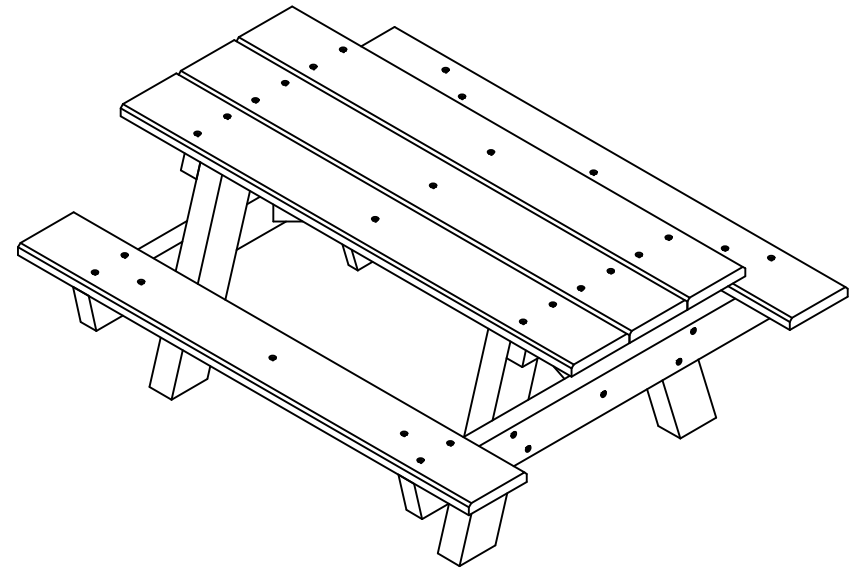

TOP VIEW

FRONT VIEW

3D ISOMETRIC VIEW

SIDE VIEW

INSERT COLOR CODE IN PRODUCT NUMBER
 BLUE= BLU, CEDAR= CED, GRAY= GRA, GREEN= GRE,
 RED= RED, BLACK= BLA, BROWN=BRO, WHITE=WHI

EXAMPLE: 6FT. CEDAR A FRAME PICNIC TABLE =
 PB APIC6**CED**