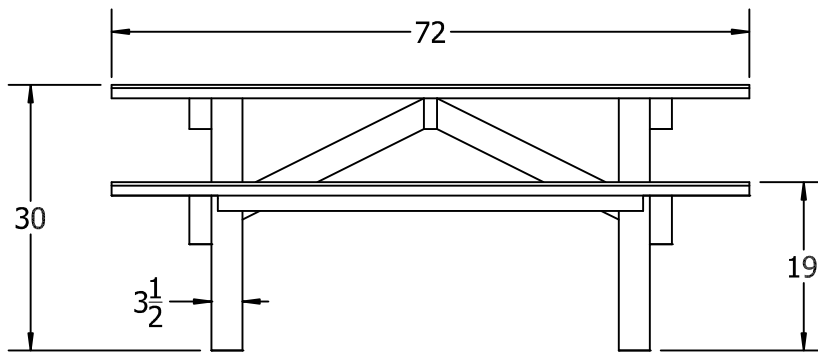

TOP VIEW

FRONT VIEW

3D ISOMETRIC VIEW

SIDE VIEW

INSERT COLOR CODE IN PRODUCT NUMBER
 BLUE= BLU, CEDAR= CED, GRAY= GRA, GREEN= GRE,
 RED= RED, BLACK= BLA, BROWN=BRO, WHITE=WHI

EXAMPLE: 6FT. CEDAR A FRAME PICNIC TABLE =
 PB APIC6**CED**