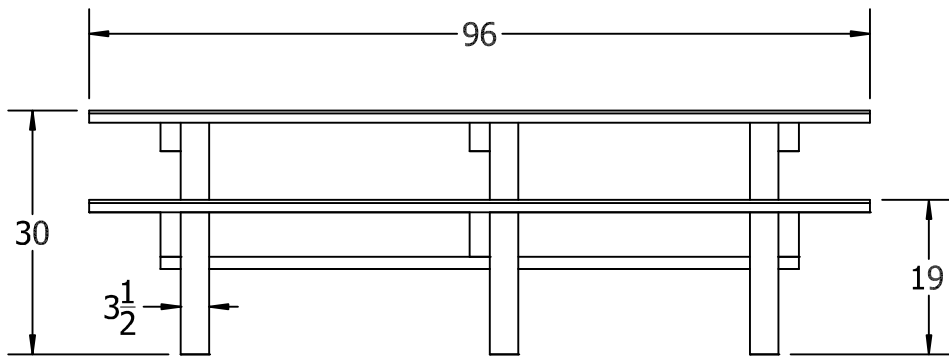

TOP VIEW

3D ISOMETRIC VIEW

FRONT VIEW

SIDE VIEW

INSERT COLOR CODE IN PRODUCT NUMBER
 BLUE= BLU, CEDAR= CED, GRAY= GRA, GREEN= GRE,
 RED= RED, BLACK= BLA, BROWN= BRO, WHITE= WHI

EXAMPLE: 8FT. CEDAR A FRAME PICNIC TABLE =
 PB APIC8CED