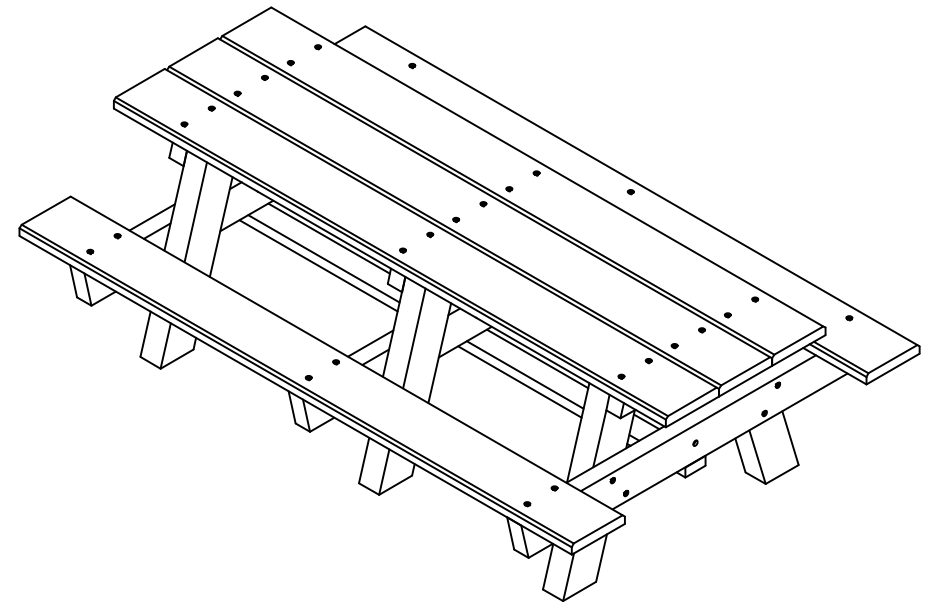

TOP VIEW

3D ISOMETRIC VIEW

FRONT VIEW

SIDE VIEW

INSERT COLOR CODE IN PRODUCT NUMBER
 BLUE= BLU, CEDAR= CED, GRAY= GRA, GREEN= GRE,
 RED= RED, BLACK= BLA, BROWN= BRO, WHITE= WHI

EXAMPLE: 8FT. CEDAR A FRAME PICNIC TABLE =
 PB APIC8CED