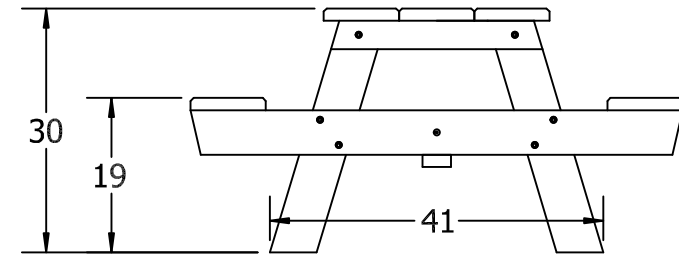

TOP VIEW

3D ISOMETRIC VIEW

FRONT VIEW

SIDE VIEW

INSERT COLOR CODE IN PRODUCT NUMBER
 BLUE= BLU, CEDAR= CED, GRAY= GRA, GREEN= GRE,
 RED= RED, BLACK= BLA, BROWN= BRO, WHITE= WHI

EXAMPLE: 8FT. CEDAR A FRAME PICNIC TABLE =
 PB APIC8CED