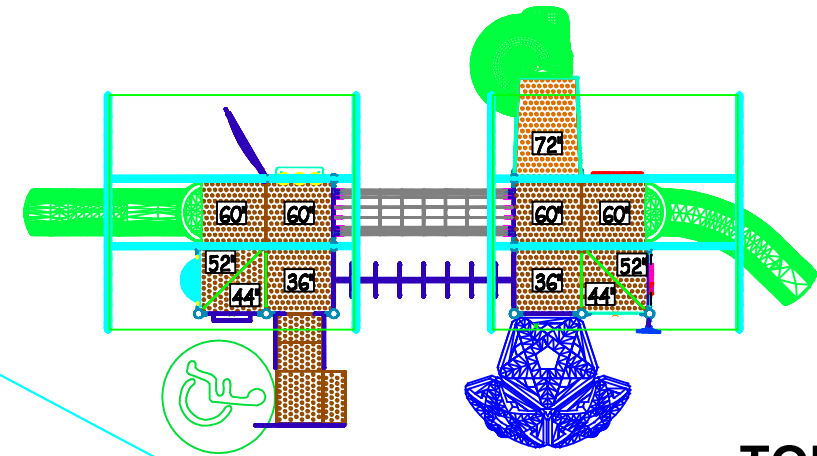

REAR VIEW
SCALE: CUSTOM

TOP VIEW
SCALE: CUSTOM

FRONT VIEW
SCALE: CUSTOM

SuperiorPlaygrounds
BY SUPERIOR RECREATIONAL PRODUCTS

PLAYGROUND SUPERVISION IS REQUIRED.

THIS DESIGN IS THE PROPERTY OF SUPERIOR RECREATIONAL PRODUCTS AND MAY NOT BE REPRODUCED OR USED IN ANY MANNER WITHOUT THE EXPRESSED WRITTEN CONSENT OF SUPERIOR RECREATIONAL PRODUCTS.

REFERENCE NUMBER
PS3-71407
3.5" STEEL STRUCTURE DESIGN

DATE
6-16-21

DRAWN/SAVED BY
WSB / WILLOW.BRANSCUM

SCALE
1/4" = 1'-0"

SHEET
3 OF 3

PAGE
3D_VIEW