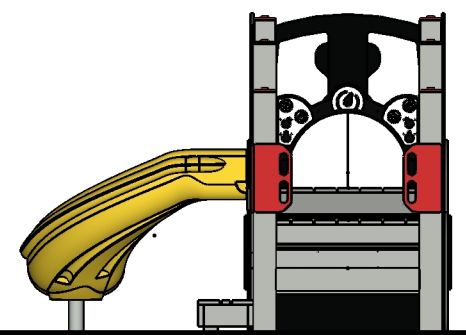

Scale: 1/4" = 1'

	Ground Level Accessible Play Activities	Ground Level Accessible Activity Types
Required	1	1
Provided	0	0

Structure: R3FX-30002-R1
 Age: 2-12 / Series: Recycled/ Theme: Steam Train

Preliminary Concept Design

Conceptual Renderings Only. Subject to change without notice at SRP's Discretion

Ages	Capacity	Use Zone	Fall Height	Actual Size	Timber Count	Elevated Activities
2-5	41	35'x21'	3'	23'x9'	23	3

Structure: R3FX-30002-R1
 Age: 2-12 / Series: Recycled/ Theme: Steam Train