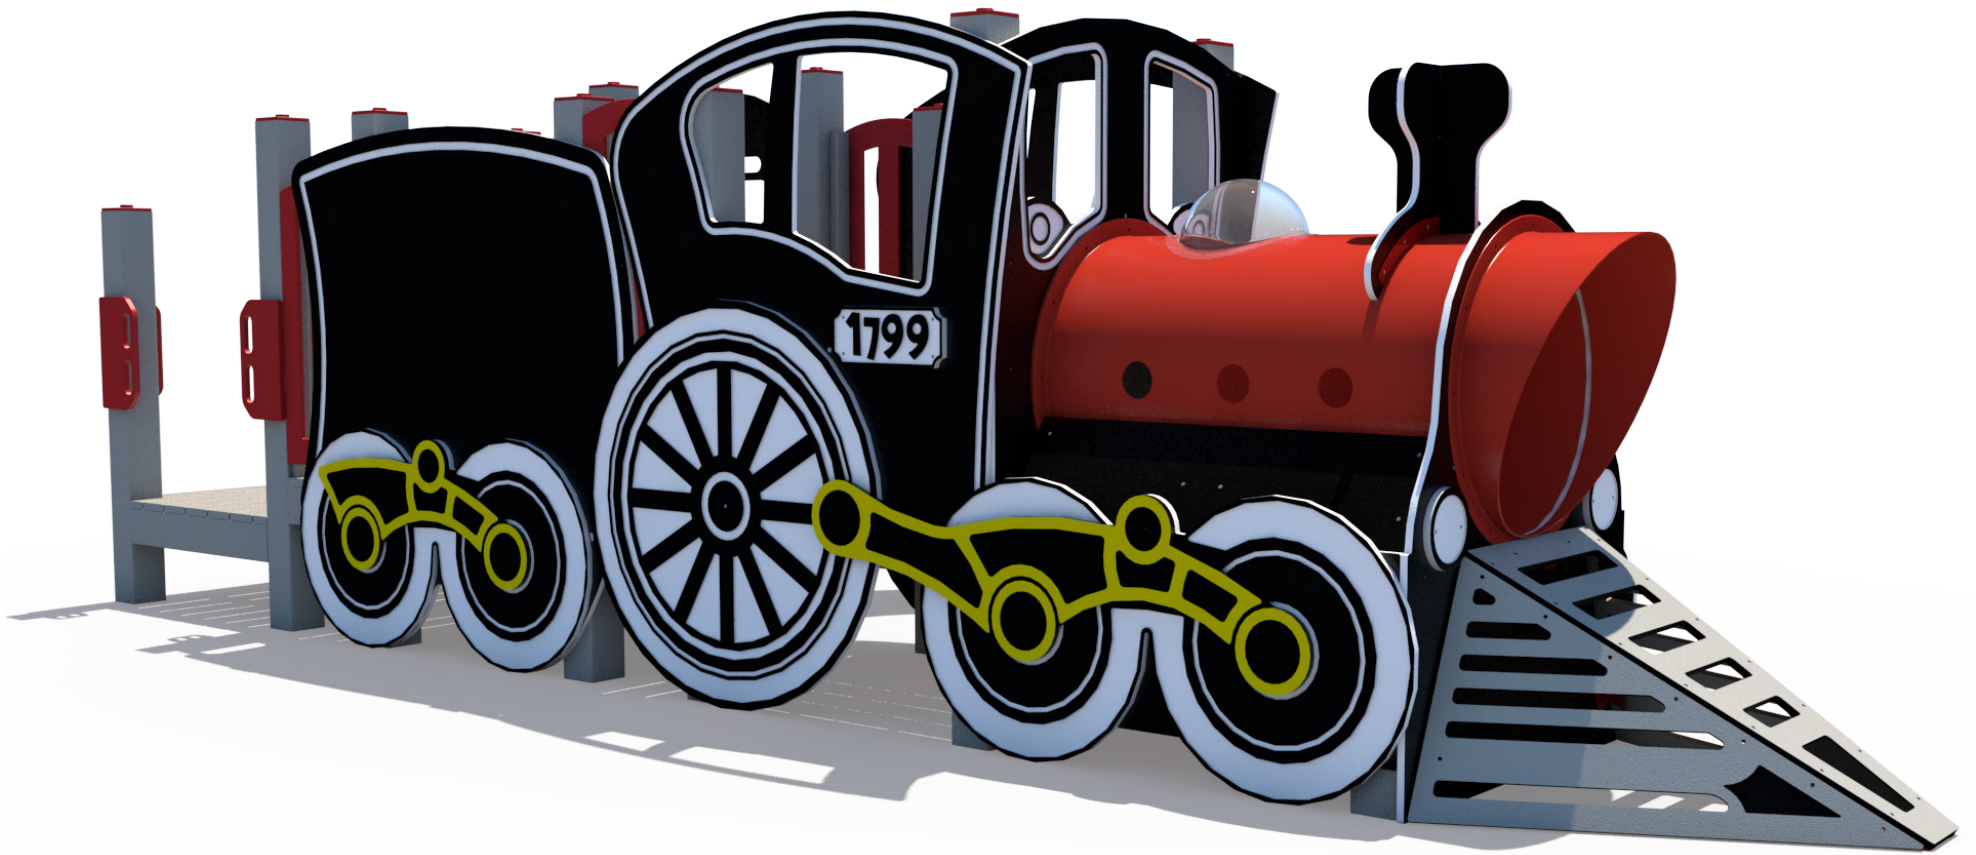

Structure: R3FX-30002-R1
Theme: Steam Train

Preliminary Concept Design
Designer: N.Guice Date: 01/20/21

Conceptual Renderings Only. Subject to change without notice at SRP's Discretion

Ages	Capacity	Use Zone	Fall Height	Actual Size	Timber Count	Elevated Activities
2-5	41	35'x21'	3'	23'x9'	23	3

Scale: 1/4" = 1'

	Ground Level Accessible Play Activities	Ground Level Accessible Activity Types
Required	1	1
Provided	0	0

Structure: R3FX-30002-R1
 Age: 2-12 / Series: Recycled/ Theme: Steam Train

Preliminary Concept Design

Conceptual Renderings Only. Subject to change without notice at SRP's Discretion

Ages	Capacity	Use Zone	Fall Height	Actual Size	Timber Count	Elevated Activities
2-5	41	35'x21'	3'	23'x9'	23	3

Structure: R3FX-30002-R1
 Age: 2-12 / Series: Recycled/ Theme: Steam Train