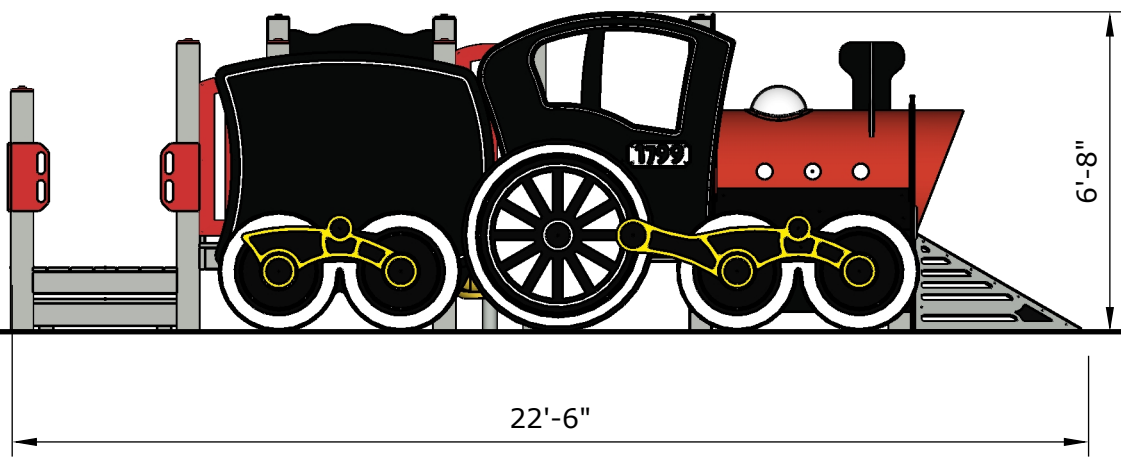

Structure: R3FX-30002-R1
Theme: Steam Train

Preliminary Concept Design
Designer: N.Guice Date: 01/20/21

Conceptual Renderings Only. Subject to change without notice at SRP's Discretion

Ages	Capacity	Use Zone	Fall Height	Actual Size	Timber Count	Elevated Activities
2-5	41	35'x21'	3'	23'x9'	23	3

Scale: 1/4" = 1'

	Ground Level Accessible Play Activities	Ground Level Accessible Activity Types
Required	1	1
Provided	0	0

Structure: R3FX-30002-R1
 Age: 2-12 / Series: Recycled/ Theme: Steam Train

Preliminary Concept Design

Conceptual Renderings Only. Subject to change without notice at SRP's Discretion

Ages	Capacity	Use Zone	Fall Height	Actual Size	Timber Count	Elevated Activities
2-5	41	35'x21'	3'	23'x9'	23	3

Structure: R3FX-30002-R1
 Age: 2-12 / Series: Recycled/ Theme: Steam Train