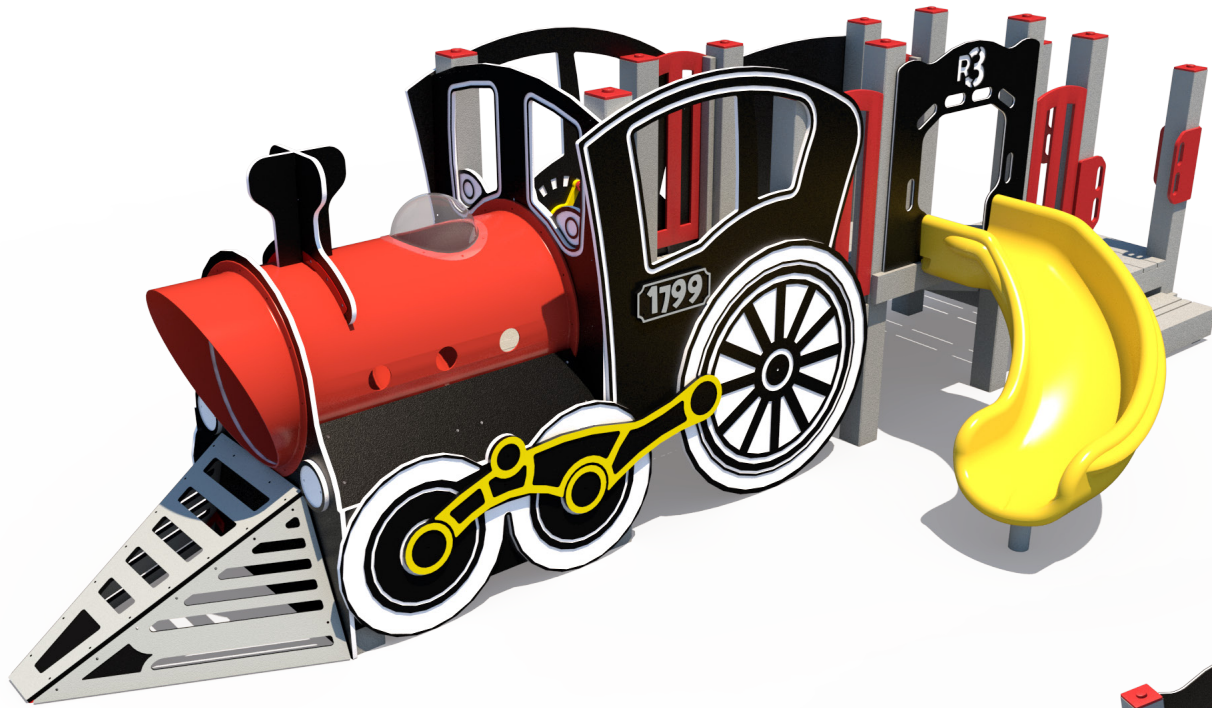

Structure: R3FX-30002-R1
Theme: Steam Train

Preliminary Concept Design
Designer: N.Guice Date: 01/20/21

Conceptual Renderings Only. Subject to change without notice at SRP's Discretion

Ages	Capacity	Use Zone	Fall Height	Actual Size	Timber Count	Elevated Activities
2-5	41	35'x21'	3'	23'x9'	23	3

Scale: 1/4" = 1'

	Ground Level Accessible Play Activities	Ground Level Accessible Activity Types
Required	1	1
Provided	0	0

Structure: R3FX-30002-R1
 Age: 2-12 / Series: Recycled/ Theme: Steam Train

Preliminary Concept Design

Conceptual Renderings Only. Subject to change without notice at SRP's Discretion

Ages	Capacity	Use Zone	Fall Height	Actual Size	Timber Count	Elevated Activities
2-5	41	35'x21'	3'	23'x9'	23	3

Structure: R3FX-30002-R1
 Age: 2-12 / Series: Recycled/ Theme: Steam Train