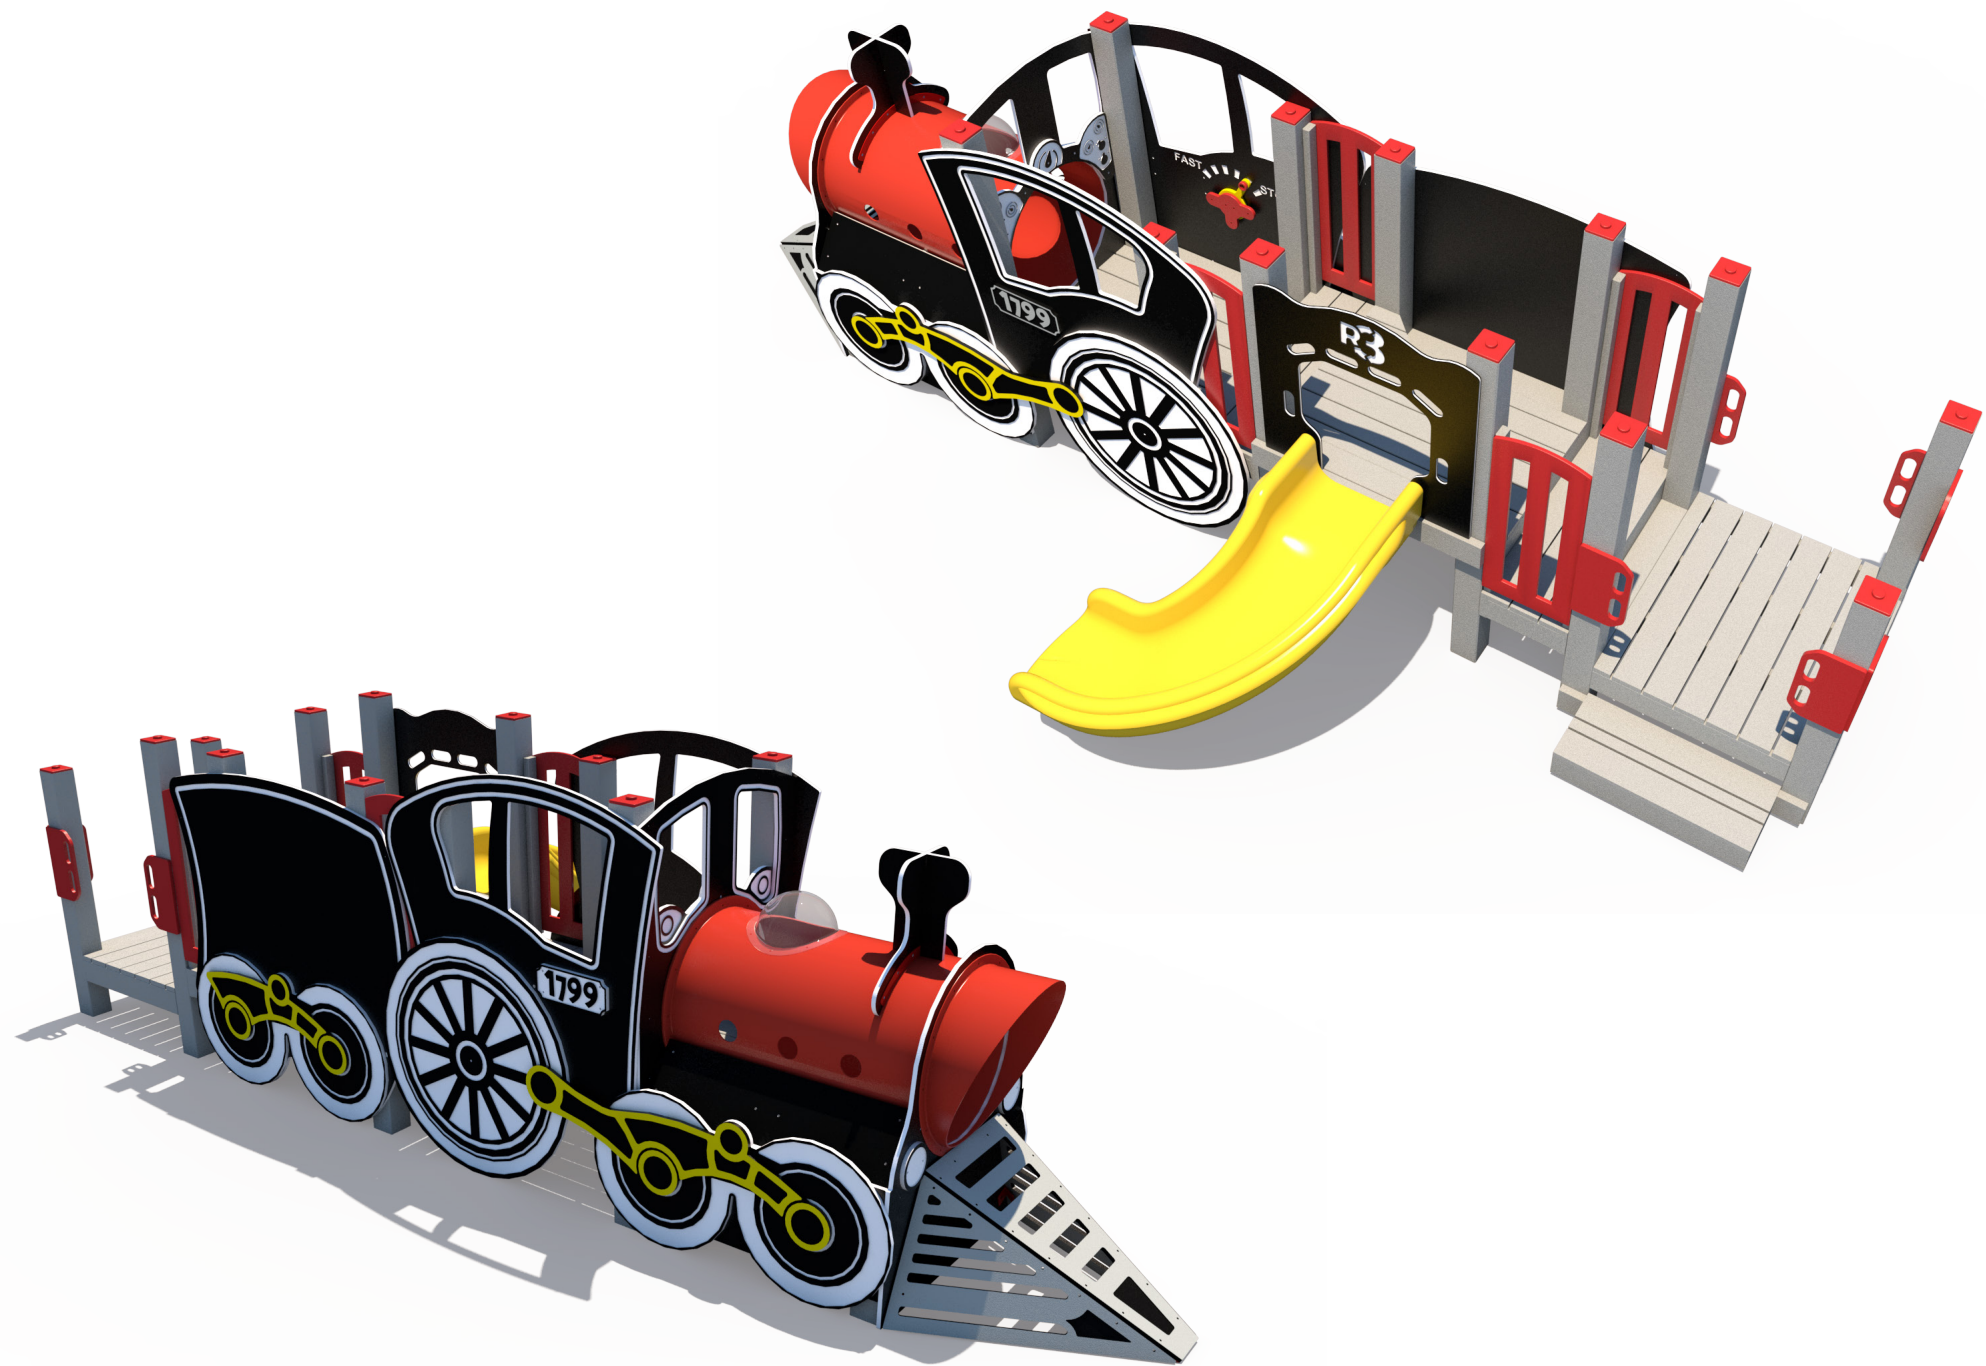

Structure: R3FX-30002-R1
Theme: Steam Train

Preliminary Concept Design
Designer: N.Guice Date: 01/20/21

Conceptual Renderings Only. Subject to change without notice at SRP's Discretion

Ages	Capacity	Use Zone	Fall Height	Actual Size	Timber Count	Elevated Activities
2-5	41	35'x21'	3'	23'x9'	23	3

Scale: 1/4" = 1'

	Ground Level Accessible Play Activities	Ground Level Accessible Activity Types
Required	1	1
Provided	0	0

Structure: R3FX-30002-R1
 Age: 2-12 / Series: Recycled/ Theme: Steam Train

Preliminary Concept Design

Conceptual Renderings Only. Subject to change without notice at SRP's Discretion

Ages	Capacity	Use Zone	Fall Height	Actual Size	Timber Count	Elevated Activities
2-5	41	35'x21'	3'	23'x9'	23	3

Structure: R3FX-30002-R1
 Age: 2-12 / Series: Recycled/ Theme: Steam Train