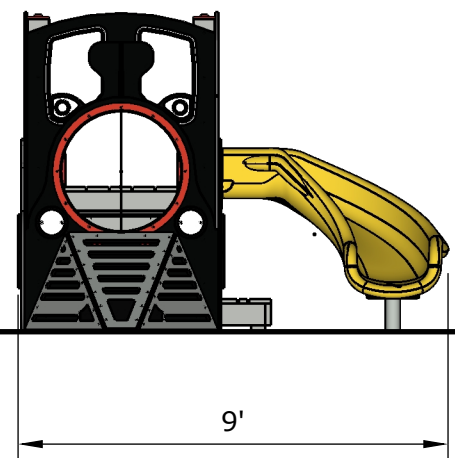

Structure: R3FX-30002-R1
Theme: Steam Train

Preliminary Concept Design
Designer: N.Guice Date: 01/20/21

Conceptual Renderings Only. Subject to change without notice at SRP's Discretion

Ages	Capacity	Use Zone	Fall Height	Actual Size	Timber Count	Elevated Activities
2-5	41	35'x21'	3'	23'x9'	23	3

Scale: 1/4" = 1'

	Ground Level Accessible Play Activities	Ground Level Accessible Activity Types
Required	1	1
Provided	0	0

Structure: R3FX-30002-R1
 Age: 2-12 / Series: Recycled/ Theme: Steam Train

Preliminary Concept Design

Conceptual Renderings Only. Subject to change without notice at SRP's Discretion

Ages	Capacity	Use Zone	Fall Height	Actual Size	Timber Count	Elevated Activities
2-5	41	35'x21'	3'	23'x9'	23	3

Structure: R3FX-30002-R1
 Age: 2-12 / Series: Recycled/ Theme: Steam Train