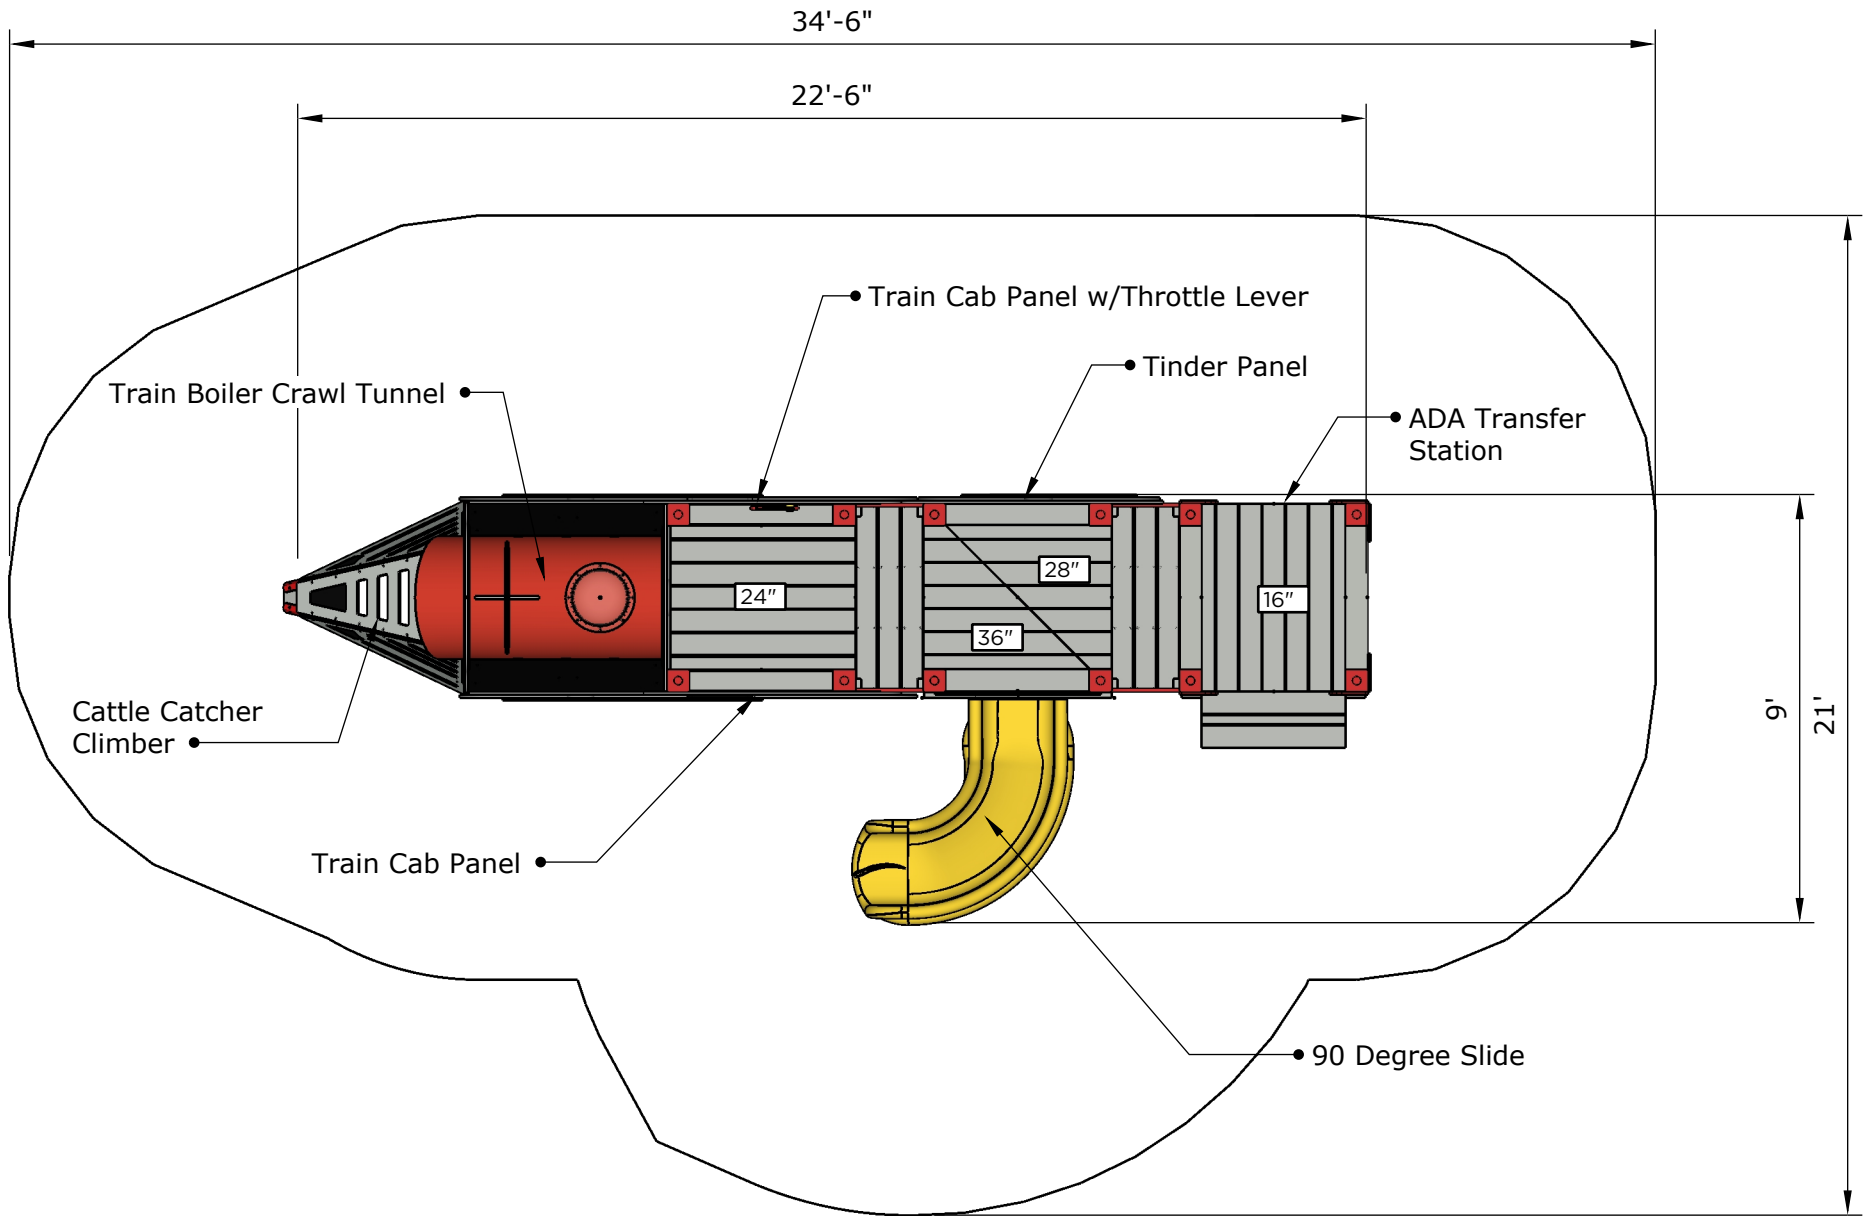

Structure: R3FX-30002-R1
Theme: Steam Train

Preliminary Concept Design
Designer: N.Guice Date: 01/20/21

Conceptual Renderings Only. Subject to change without notice at SRP's Discretion

Ages	Capacity	Use Zone	Fall Height	Actual Size	Timber Count	Elevated Activities
2-5	41	35'x21'	3'	23'x9'	23	3

Scale: 1/4" = 1'

	Ground Level Accessible Play Activities	Ground Level Accessible Activity Types
Required	1	1
Provided	0	0

Structure: R3FX-30002-R1
 Age: 2-12 / Series: Recycled/ Theme: Steam Train

Preliminary Concept Design

Conceptual Renderings Only. Subject to change without notice at SRP's Discretion

Ages	Capacity	Use Zone	Fall Height	Actual Size	Timber Count	Elevated Activities
2-5	41	35'x21'	3'	23'x9'	23	3

Structure: R3FX-30002-R1
 Age: 2-12 / Series: Recycled/ Theme: Steam Train