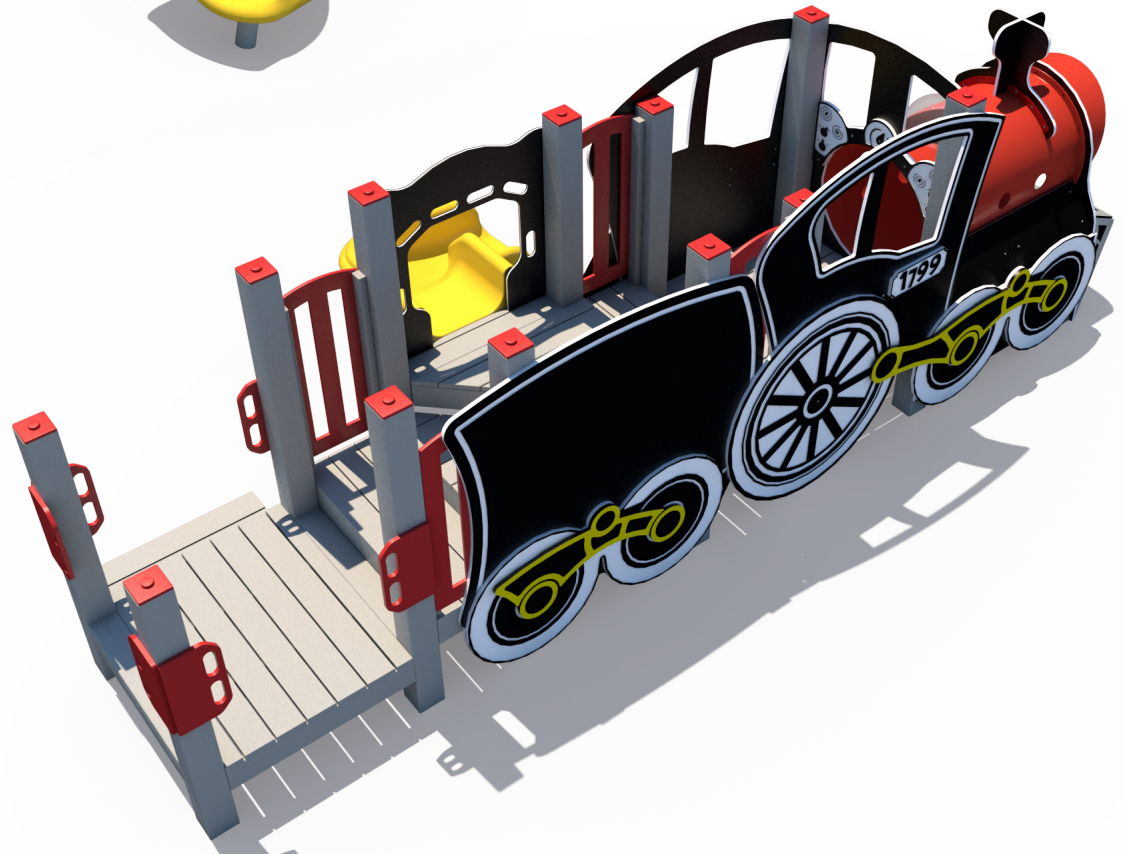

Structure: R3FX-30002-R1
Theme: Steam Train

Preliminary Concept Design
Designer: N.Guice Date: 01/20/21

Conceptual Renderings Only. Subject to change without notice at SRP's Discretion

Ages	Capacity	Use Zone	Fall Height	Actual Size	Timber Count	Elevated Activities
2-5	41	35'x21'	3'	23'x9'	23	3

Scale: 1/4" = 1'

	Ground Level Accessible Play Activities	Ground Level Accessible Activity Types
Required	1	1
Provided	0	0

Structure: R3FX-30002-R1
 Age: 2-12 / Series: Recycled/ Theme: Steam Train

Preliminary Concept Design

Conceptual Renderings Only. Subject to change without notice at SRP's Discretion

Ages	Capacity	Use Zone	Fall Height	Actual Size	Timber Count	Elevated Activities
2-5	41	35'x21'	3'	23'x9'	23	3

Structure: R3FX-30002-R1
 Age: 2-12 / Series: Recycled/ Theme: Steam Train