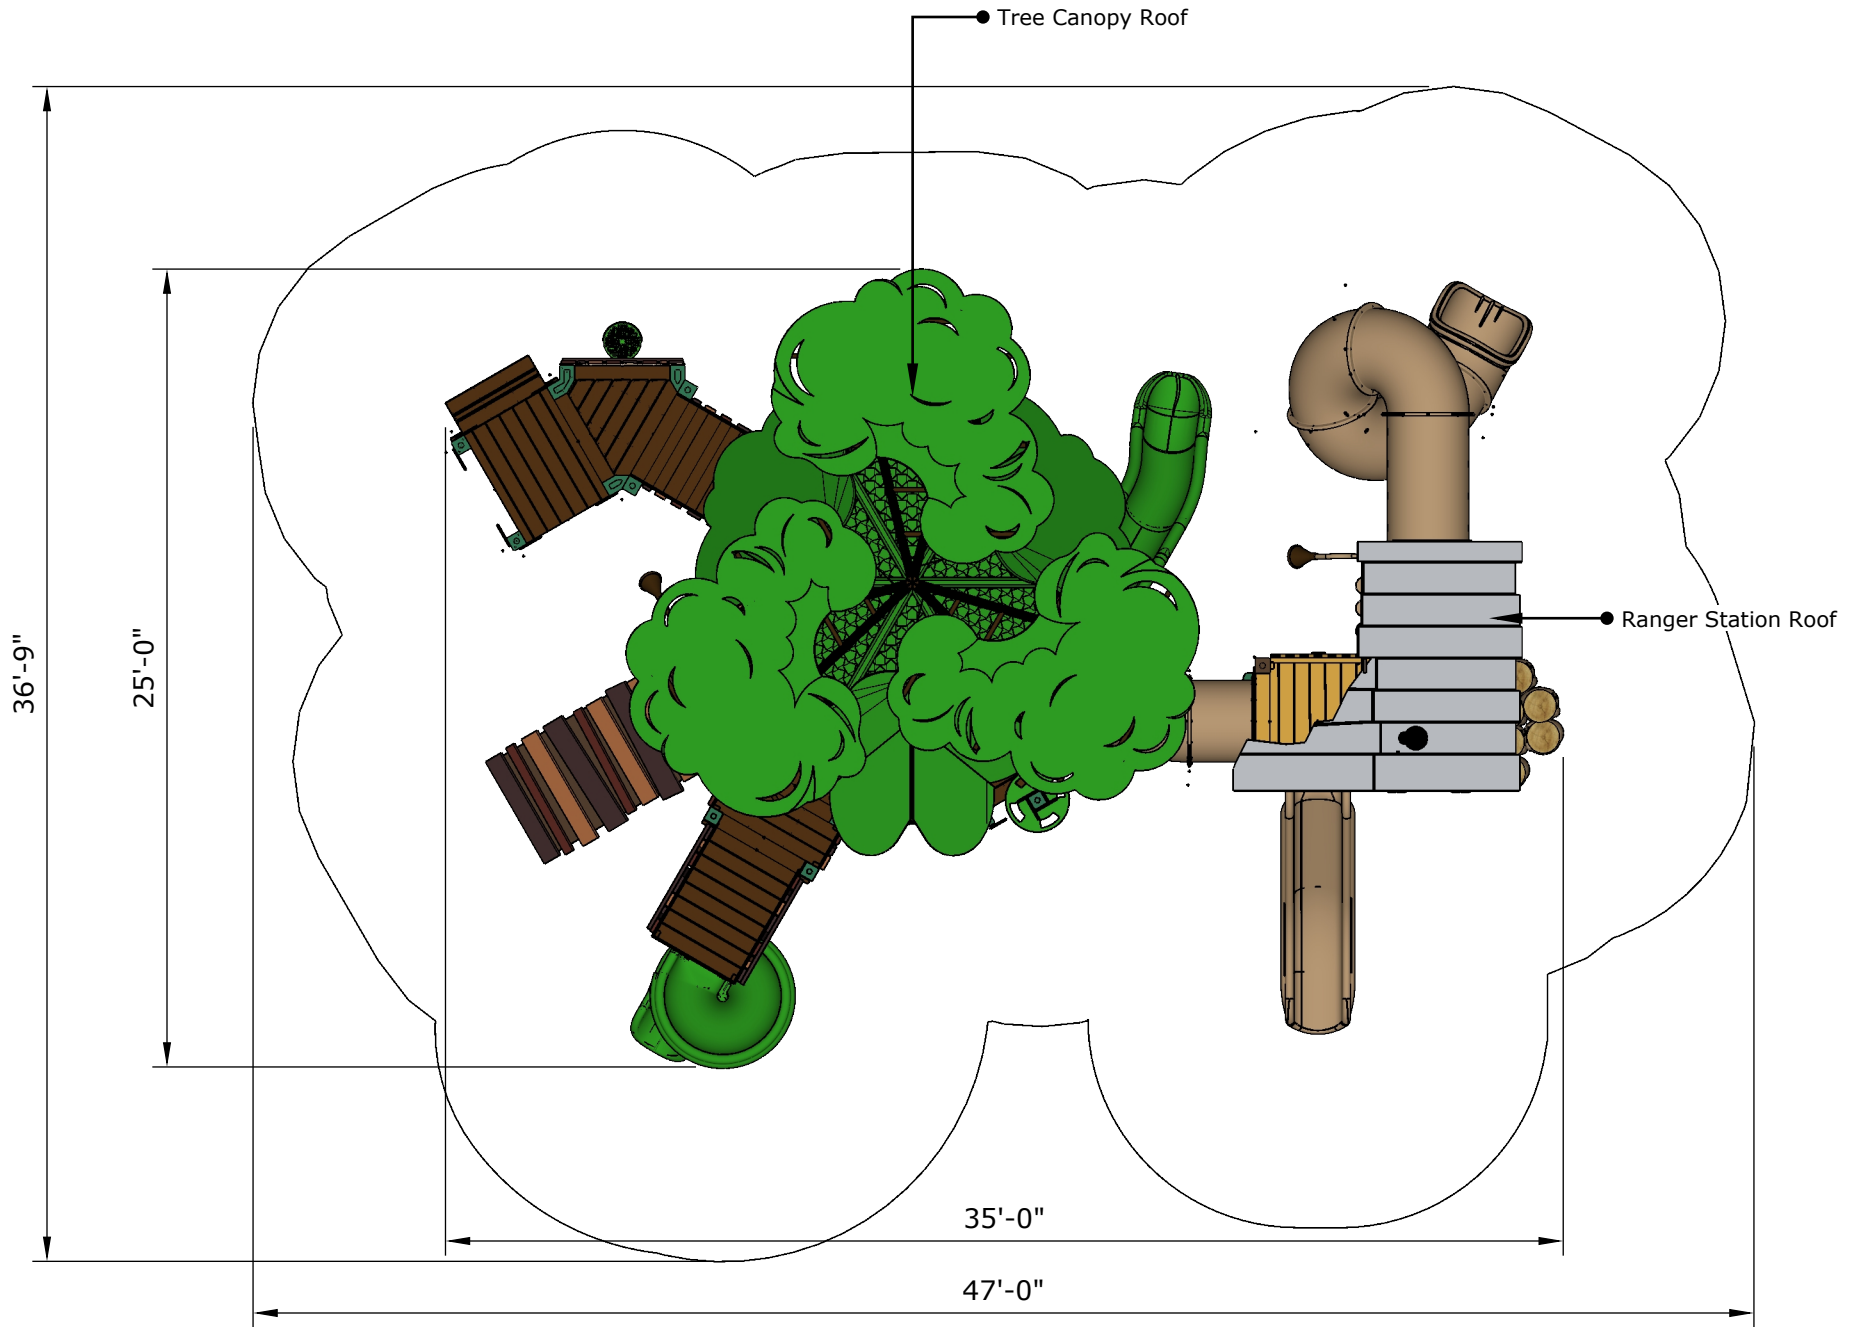

Structure: R3FX-30012-R2
Theme: Treehouse & Ranger Station

Preliminary Concept Design
Designer: N.Guice Date: 9/9/19

Conceptual Renderings Only. Subject to change without notice at SRP's Discretion

Structure: R3FX-30012-R2
Age: 2 - 12 / Series: Recycled / Theme: Tree/Ranger Station

Preliminary Concept Design

Conceptual Renderings Only. Subject to change without notice at SRP's Discretion

Structure: R3FX-30012-R2
Age: 2 - 12 / Series: Recycled / Theme: Tree/Ranger Station

Preliminary Concept Design

Conceptual Renderings Only. Subject to change without notice at SRP's Discretion

	Ground Level Accessible Play Activities	Ground Level Accessible Activity Types
Required	6	3
Provided	12	6

Ages	Capacity	Use Zone	Fall Height	Actual Size	Timber Count	Elevated Activities
2-12	108	47'x37'	72"	35'x25'	39	17

Structure: R3FX-30012-R2
 Age: 2 - 12 / Series: Recycled / Theme: Tree/Ranger Station

Preliminary Concept Design

Conceptual Renderings Only. Subject to change without notice at SRP's Discretion

Ages	Capacity	Use Zone	Fall Height	Actual Size	Timber Count	Elevated Activities
2-12	108	47'x37'	72"	35'x25'	39	17