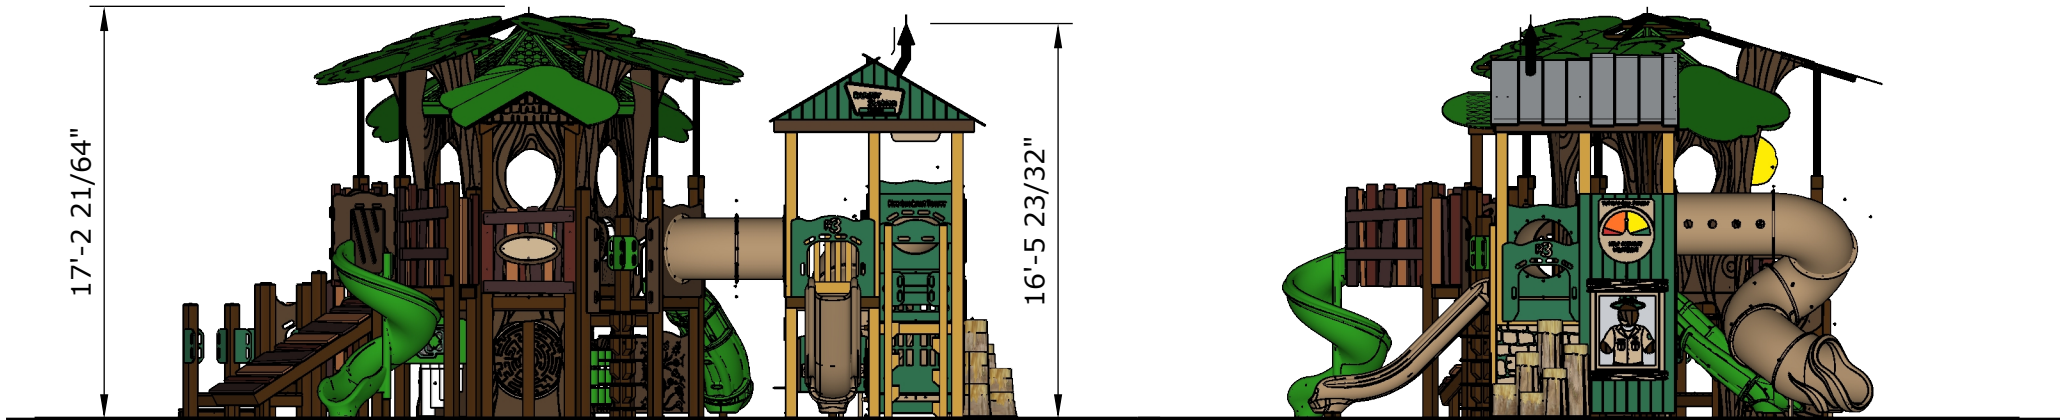

Structure: R3FX-30012-R2
Theme: Treehouse & Ranger Station

Preliminary Concept Design
Designer: N.Guice Date: 9/9/19

Conceptual Renderings Only. Subject to change without notice at SRP's Discretion

Structure: R3FX-30012-R2
Age: 2 - 12 / Series: Recycled / Theme: Tree/Ranger Station

Preliminary Concept Design

Conceptual Renderings Only. Subject to change without notice at SRP's Discretion

Structure: R3FX-30012-R2
Age: 2 - 12 / Series: Recycled / Theme: Tree/Ranger Station

Preliminary Concept Design

Structure: R3FX-30012-R2
 Age: 2 - 12 / Series: Recycled / Theme: Tree/Ranger Station

Preliminary Concept Design

Conceptual Renderings Only. Subject to change without notice at SRP's Discretion

Ages	Capacity	Use Zone	Fall Height	Actual Size	Timber Count	Elevated Activities
2-12	108	47'x37'	72"	35'x25'	39	17

Ages	Capacity	Use Zone	Fall Height	Actual Size	Timber Count	Elevated Activities
2-12	108	47'x37'	72"	35'x25'	39	17

SRP **FX**

 **SUPERIOR**
RECREATIONAL PRODUCTS

A **PLAYCORE** Company

superiorecreation.com • sales@siibrands.com • 800.327.8774