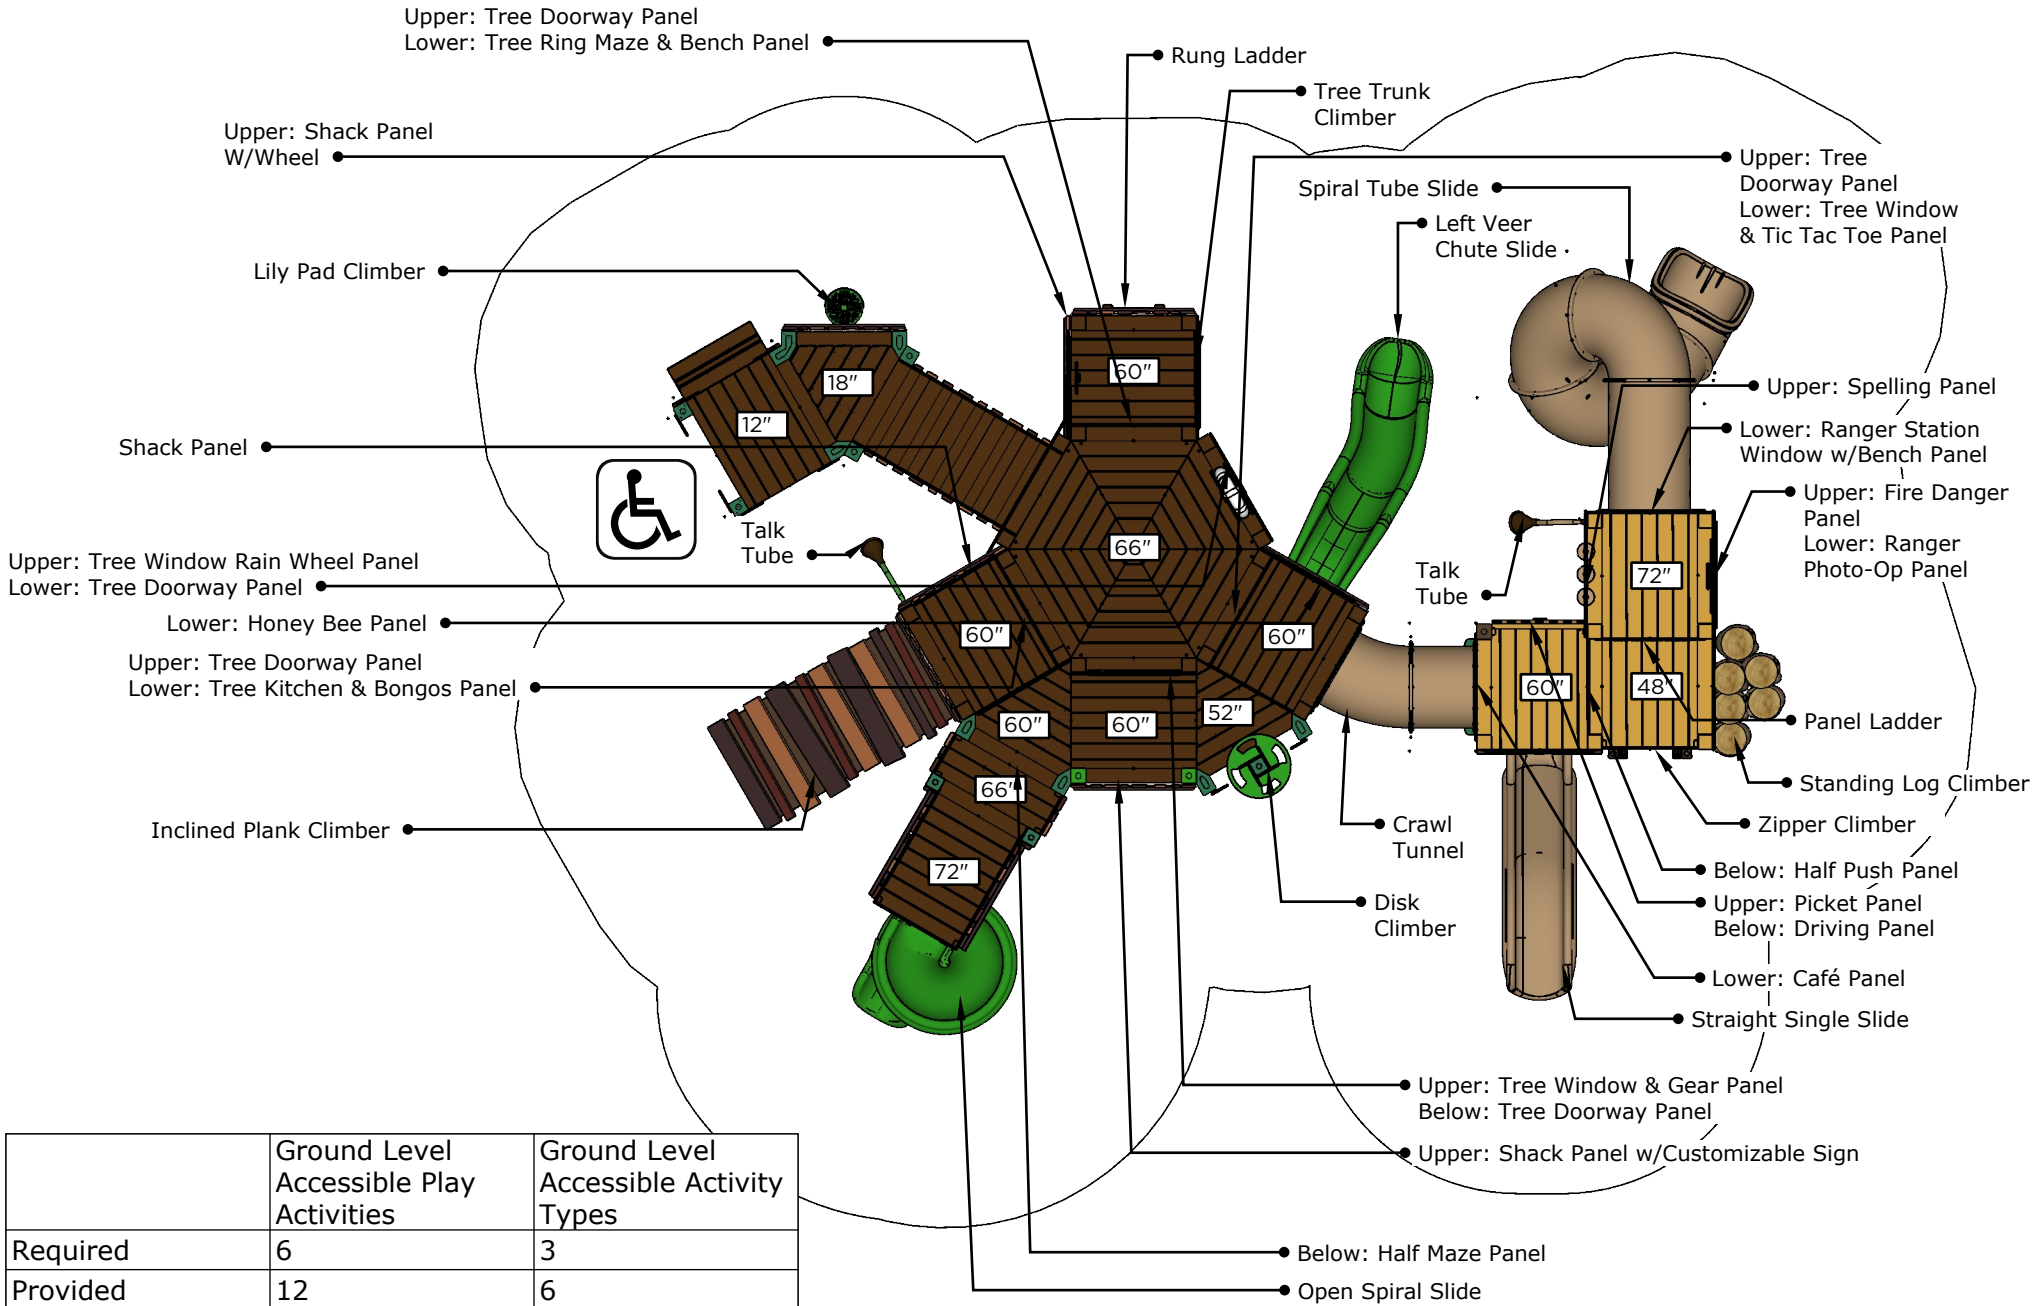

Structure: R3FX-30012-R2
Theme: Treehouse & Ranger Station

Preliminary Concept Design
Designer: N.Guice Date: 9/9/19

Conceptual Renderings Only. Subject to change without notice at SRP's Discretion

Structure: R3FX-30012-R2
Age: 2 - 12 / Series: Recycled / Theme: Tree/Ranger Station

Preliminary Concept Design

Conceptual Renderings Only. Subject to change without notice at SRP's Discretion

Structure: R3FX-30012-R2
Age: 2 - 12 / Series: Recycled / Theme: Tree/Ranger Station

Preliminary Concept Design

Conceptual Renderings Only. Subject to change without notice at SRP's Discretion

	Ground Level Accessible Play Activities	Ground Level Accessible Activity Types
Required	6	3
Provided	12	6

Ages	Capacity	Use Zone	Fall Height	Actual Size	Timber Count	Elevated Activities
2-12	108	47'x37'	72"	35'x25'	39	17

Structure: R3FX-30012-R2
 Age: 2 - 12 / Series: Recycled / Theme: Tree/Ranger Station

Preliminary Concept Design

Conceptual Renderings Only. Subject to change without notice at SRP's Discretion

Ages	Capacity	Use Zone	Fall Height	Actual Size	Timber Count	Elevated Activities
2-12	108	47'x37'	72"	35'x25'	39	17