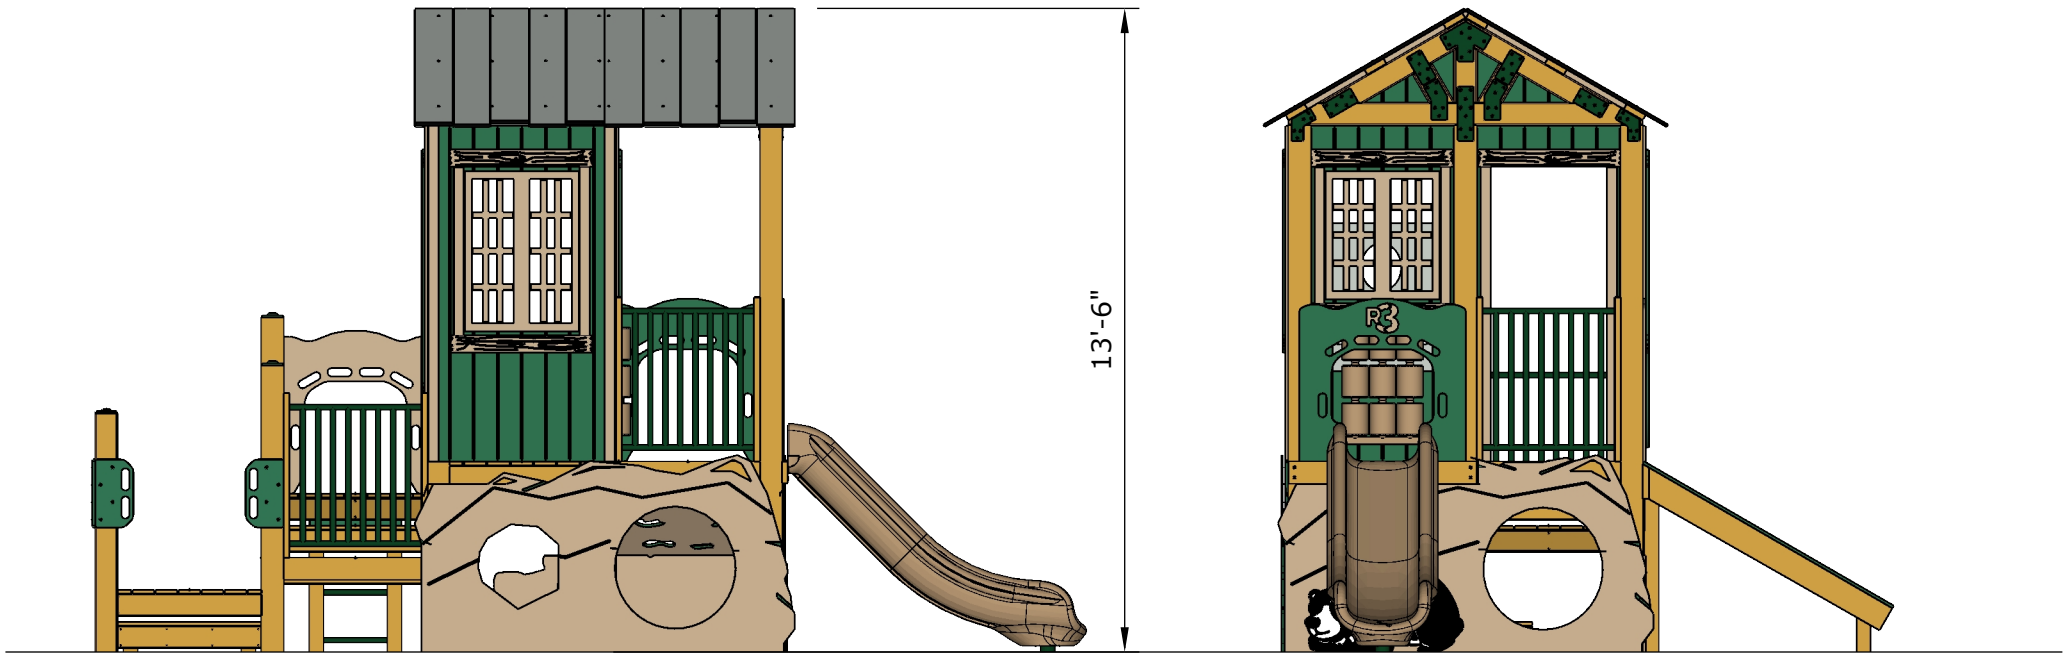

Age: 2-5 / Series: Recycled / Theme: Ranger Station

Preliminary Concept Design

Conceptual Renderings Only. Subject to change without notice at SRP's Discretion

Ages	Capacity	Use Zone	Fall Height	Actual Size	Timber Count	Elevated Activities
2-5	58	33'x25'	4'	21'x14'	25	6

Conceptual Renderings Only. Subject to change without notice at SRP's Discretion

Ages	Capacity	Use Zone	Fall Height	Actual Size	Timber Count	Elevated Activities
2-5	58	33'x25'	4'	21'x14'	25	6

	Ground Level Accessible Play Activities	Ground Level Accessible Activity Types
Required	2	2
Provided	2	1

Structure: R3FX-30030-R1
 Age: 2-5 / Series: Recycled / Theme: Ranger Station

Preliminary Concept Design

Conceptual Renderings Only. Subject to change without notice at SRP's Discretion

Ages	Capacity	Use Zone	Fall Height	Actual Size	Timber Count	Elevated Activities
2-5	58	33'x25'	4'	21'x14'	25	6

Structure: R3FX-30030-R1
 Age: 2-5 / Series: Recycled / Theme: Ranger Station

Preliminary Concept Design

Conceptual Renderings Only. Subject to change without notice at SRP's Discretion

SRP **FX**

 **SUPERIOR**
RECREATIONAL PRODUCTS