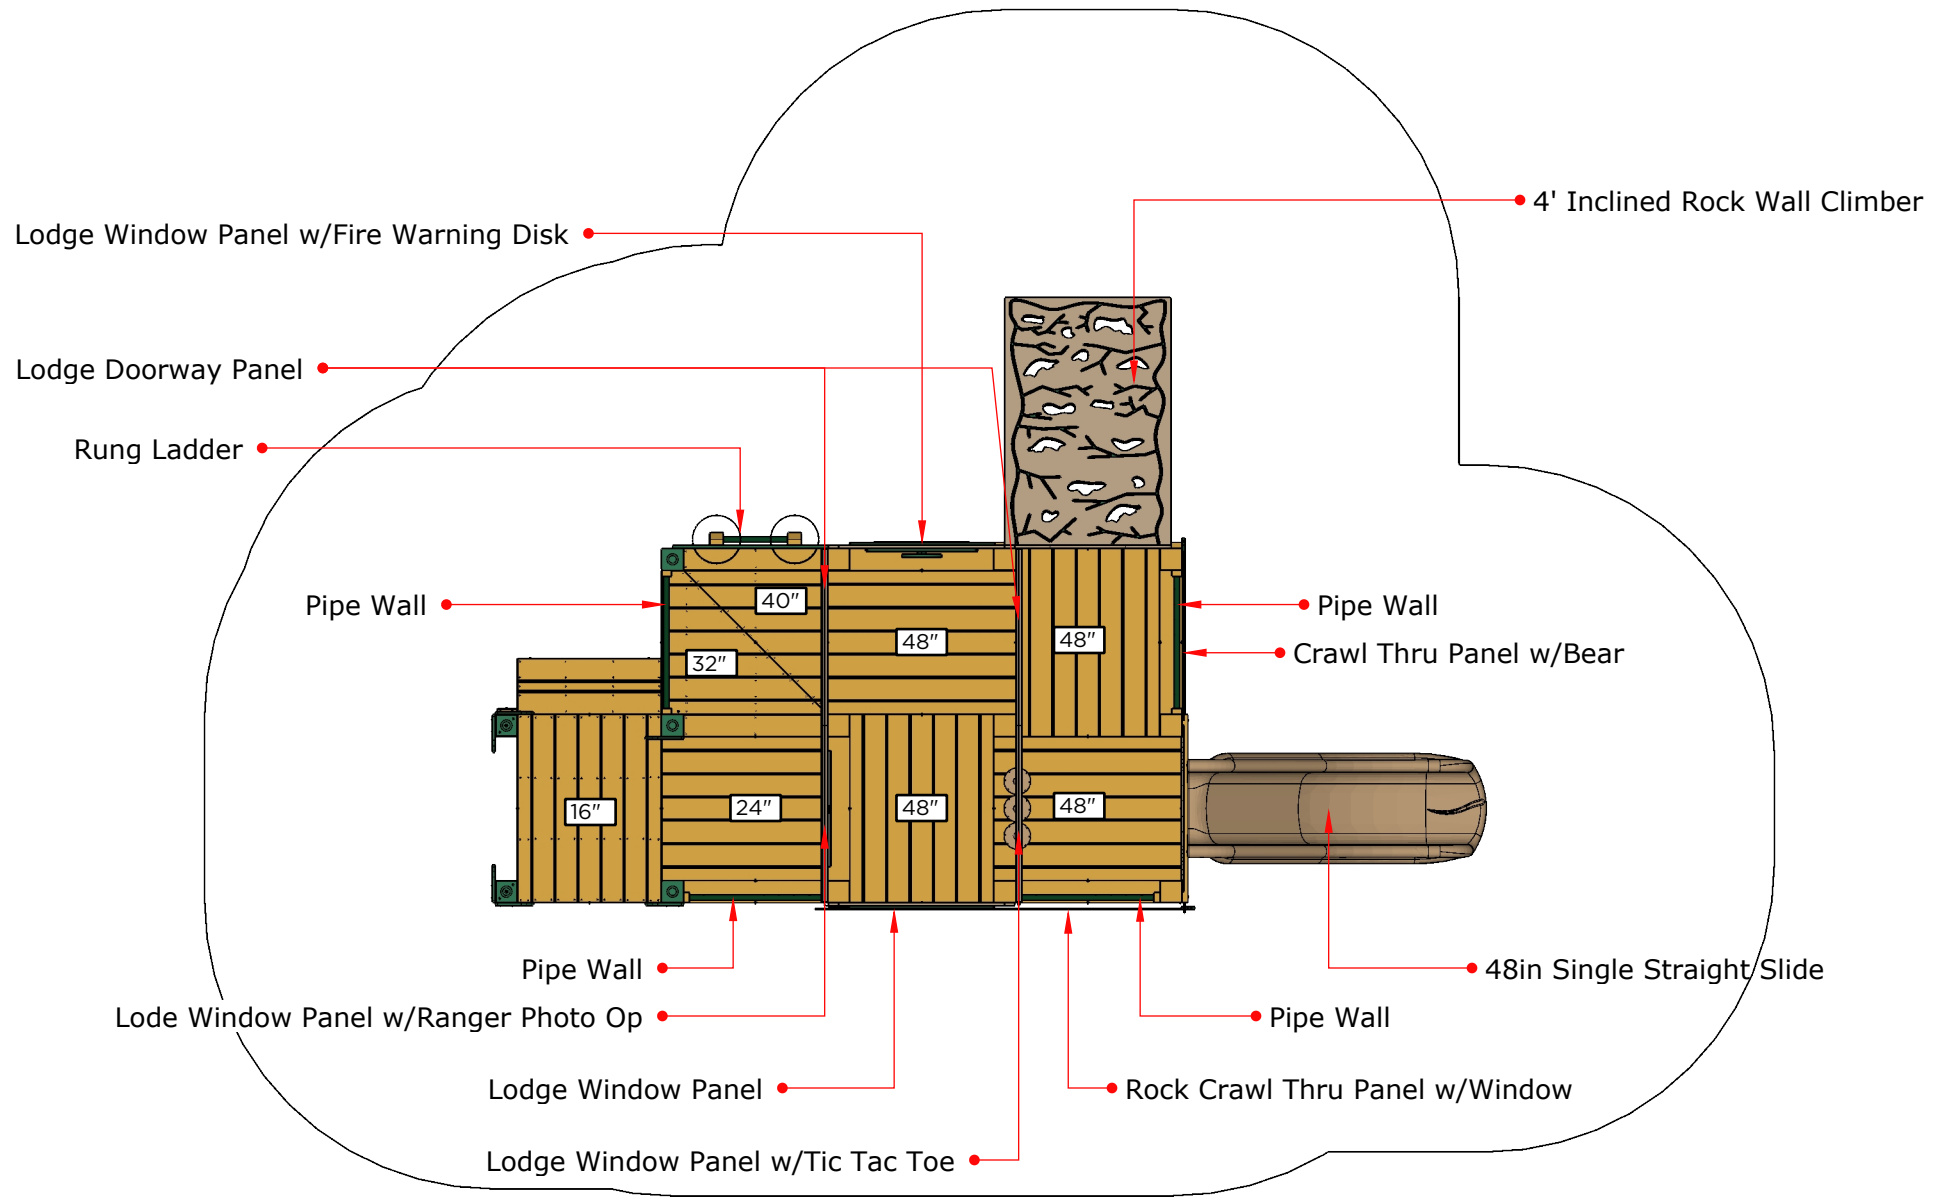

Structure: R3FX-30030-R1
Theme: Ranger Station

Preliminary Concept Design
Designer: N.Guice Date: 04/02/2020

Conceptual Renderings Only. Subject to change without notice at SRP's Discretion

Structure: R3FX-30030-R1

Age: 2-5 / Series: Recycled / Theme: Ranger Station

Preliminary Concept Design

Conceptual Renderings Only. Subject to change without notice at SRP's Discretion

Ages	Capacity	Use Zone	Fall Height	Actual Size	Timber Count	Elevated Activities
2-5	58	33'x25'	4'	21'x14'	25	6