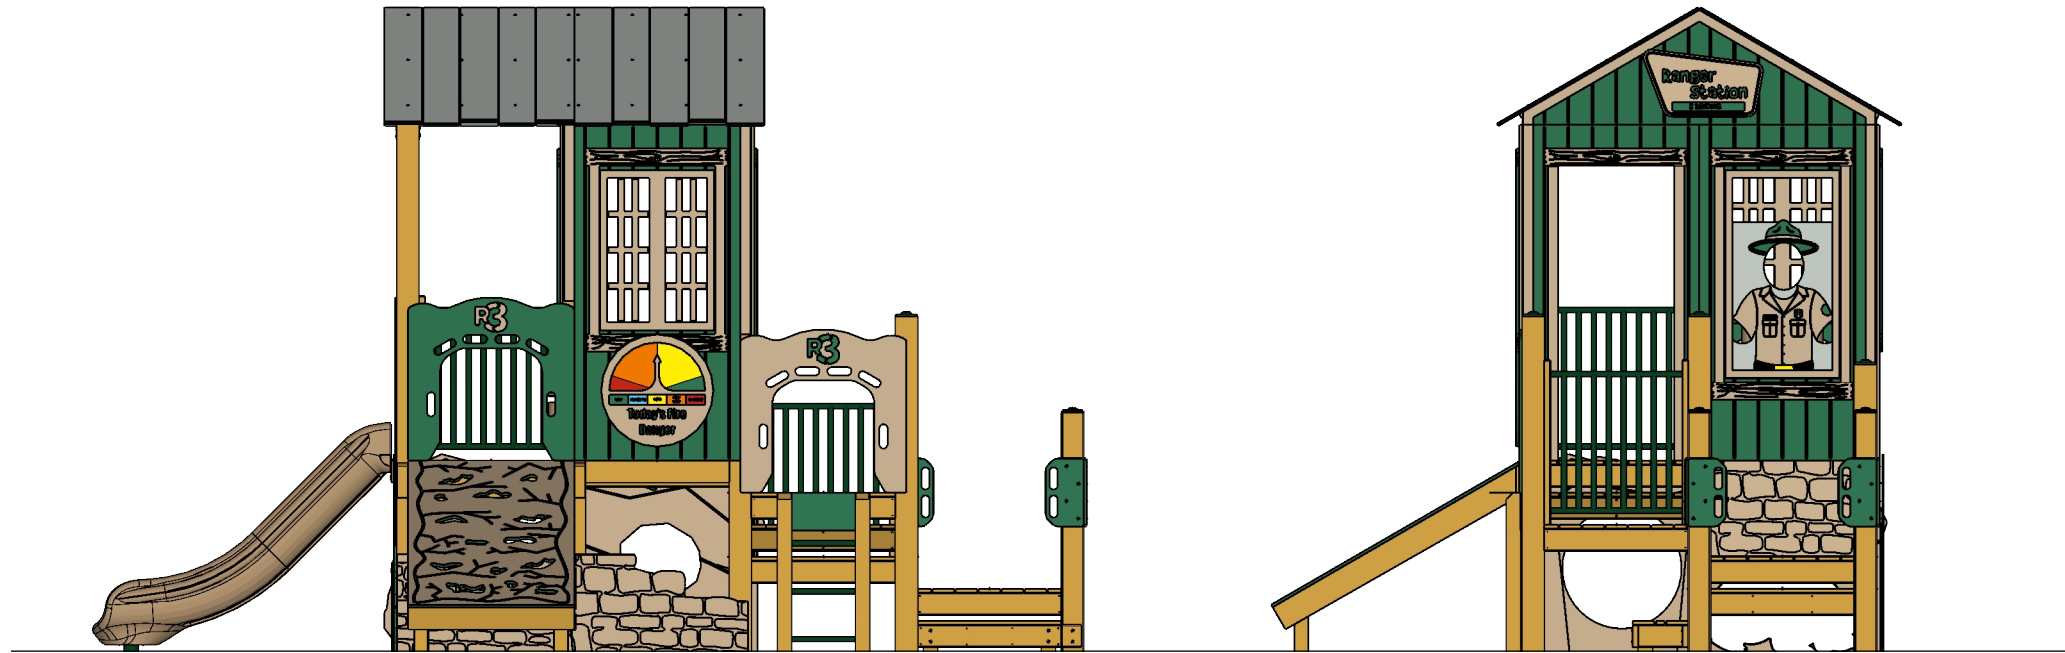

	Ground Level Accessible Play Activities	Ground Level Accessible Activity Types
Required	2	2
Provided	2	1

Structure: R3FX-30030-R1
 Age: 2-5 / Series: Recycled / Theme: Ranger Station

Preliminary Concept Design

Conceptual Renderings Only. Subject to change without notice at SRP's Discretion

Ages	Capacity	Use Zone	Fall Height	Actual Size	Timber Count	Elevated Activities
2-5	58	33'x25'	4'	21'x14'	25	6

	Ground Level Accessible Play Activities	Ground Level Accessible Activity Types
Required	2	2
Provided	2	1

Structure: R3FX-30030-R1
 Age: 2-5 / Series: Recycled / Theme: Ranger Station

Preliminary Concept Design

Conceptual Renderings Only. Subject to change without notice at SRP's Discretion

Ages	Capacity	Use Zone	Fall Height	Actual Size	Timber Count	Elevated Activities
2-5	58	33'x25'	4'	21'x14'	25	6

Structure: R3FX-30030-R1
 Age: 2-5 / Series: Recycled / Theme: Ranger Station

Preliminary Concept Design

Conceptual Renderings Only. Subject to change without notice at SRP's Discretion

SRP **FX**

 **SUPERIOR**
RECREATIONAL PRODUCTS