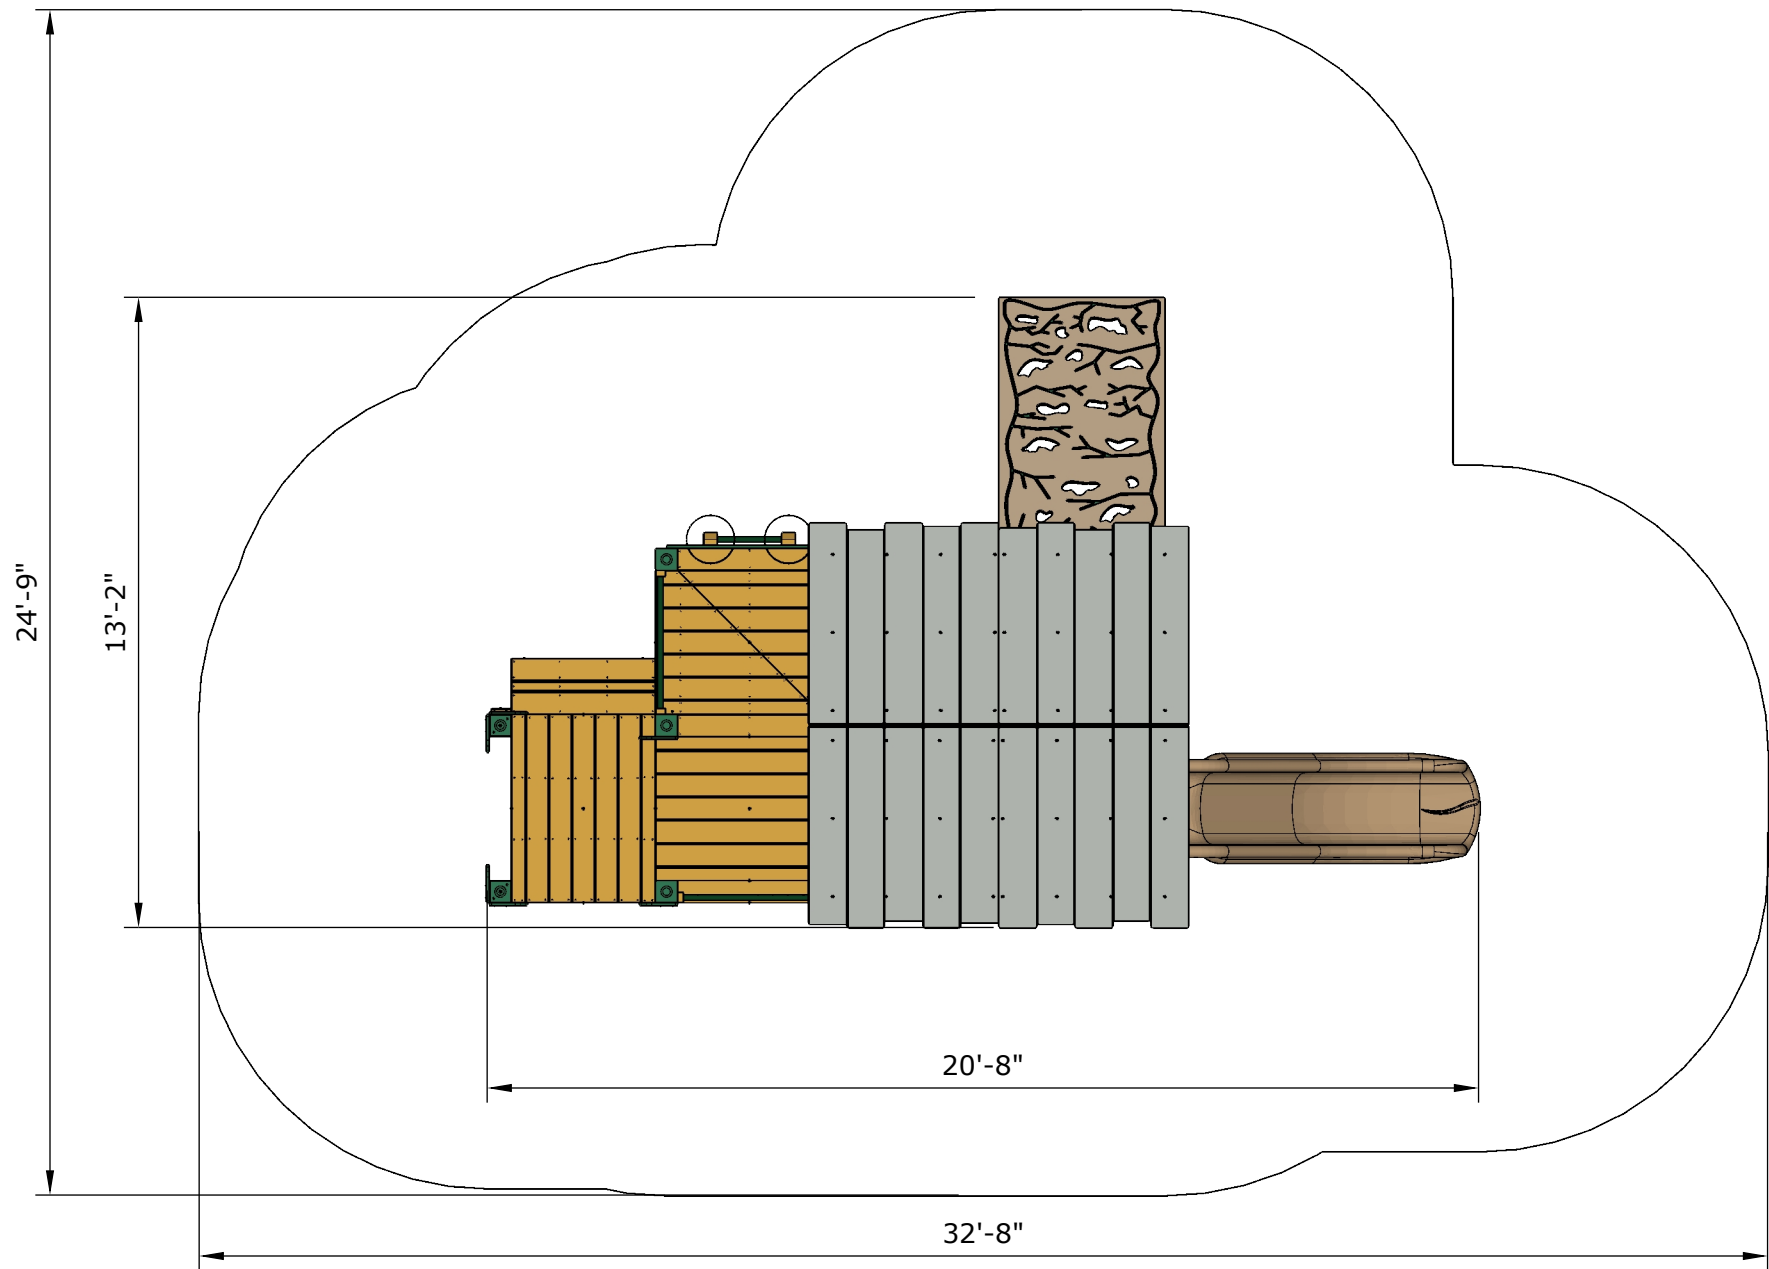

Structure: R3FX-30030-R1
Theme: Ranger Station

Preliminary Concept Design
Designer: N.Guice Date: 04/02/2020

Conceptual Renderings Only. Subject to change without notice at SRP's Discretion

Structure: R3FX-30030-R1

Age: 2-5 / Series: Recycled / Theme: Ranger Station

Preliminary Concept Design

Conceptual Renderings Only. Subject to change without notice at SRP's Discretion

Ages	Capacity	Use Zone	Fall Height	Actual Size	Timber Count	Elevated Activities
2-5	58	33'x25'	4'	21'x14'	25	6

Conceptual Renderings Only. Subject to change without notice at SRP's Discretion

Ages	Capacity	Use Zone	Fall Height	Actual Size	Timber Count	Elevated Activities
2-5	58	33'x25'	4'	21'x14'	25	6

	Ground Level Accessible Play Activities	Ground Level Accessible Activity Types
Required	2	2
Provided	2	1

Structure: R3FX-30030-R1
 Age: 2-5 / Series: Recycled / Theme: Ranger Station

Preliminary Concept Design

Conceptual Renderings Only. Subject to change without notice at SRP's Discretion

Ages	Capacity	Use Zone	Fall Height	Actual Size	Timber Count	Elevated Activities
2-5	58	33'x25'	4'	21'x14'	25	6