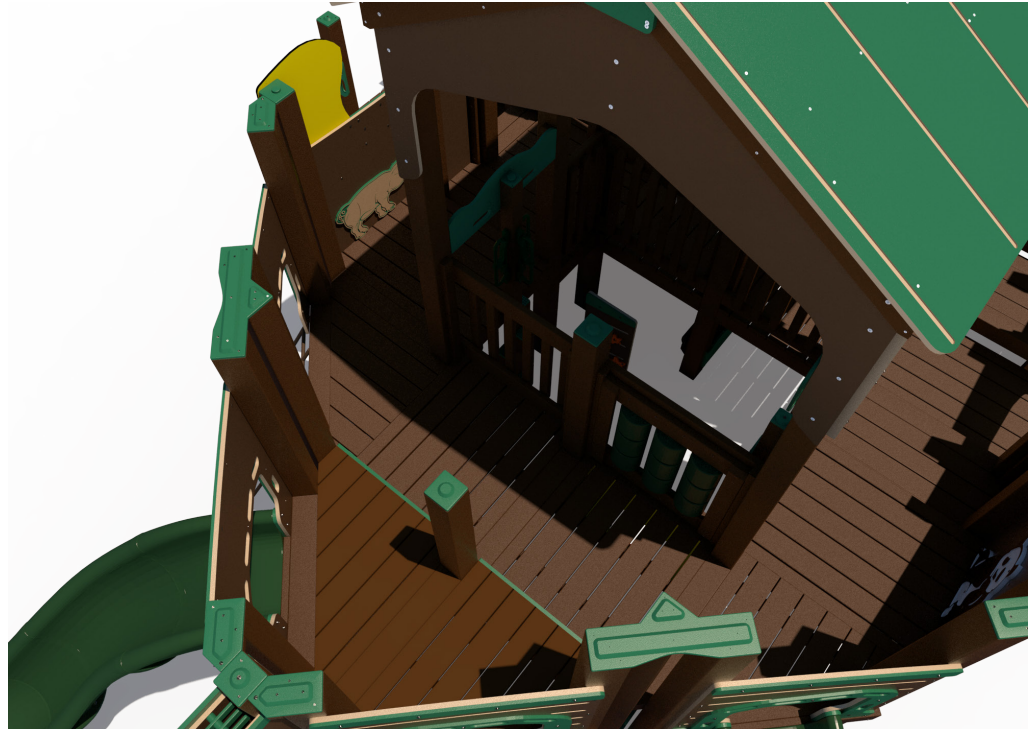

Structure: R3FX-30035-R1
Theme: Noah's Ark

Preliminary Concept Design
Designer: N.Guice Date: 2/25/2020

Conceptual Renderings Only. Subject to change without notice at SRP's Discretion

Structure: R3FX-30035-R1
Age: 2-5/ Series: Recycled / Theme: Noah's Ark

Preliminary Concept Design

Conceptual Renderings Only. Subject to change without notice at SRP's Discretion

Structure: R3FX-30035-R1
Age: 2-5/ Series: Recycled / Theme: Noah's Ark

Preliminary Concept Design

Conceptual Renderings Only. Subject to change without notice at SRP's Discretion

Structure: R3FX-30035-R1
Age: 2-5/ Series: Recycled / Theme: Noah's Ark

Preliminary Concept Design

Conceptual Renderings Only. Subject to change without notice at SRP's Discretion

Structure: R3FX-30035-R1
 Age: 2-5/ Series: Recycled / Theme: Noah's Ark

Preliminary Concept Design

Conceptual Renderings Only. Subject to change without notice at SRP's Discretion

Ages	Capacity	Use Zone	Fall Height	Actual Size	Timber Count	Elevated Activities
2-5	129	47'x36'	72	35'x24'	37	18