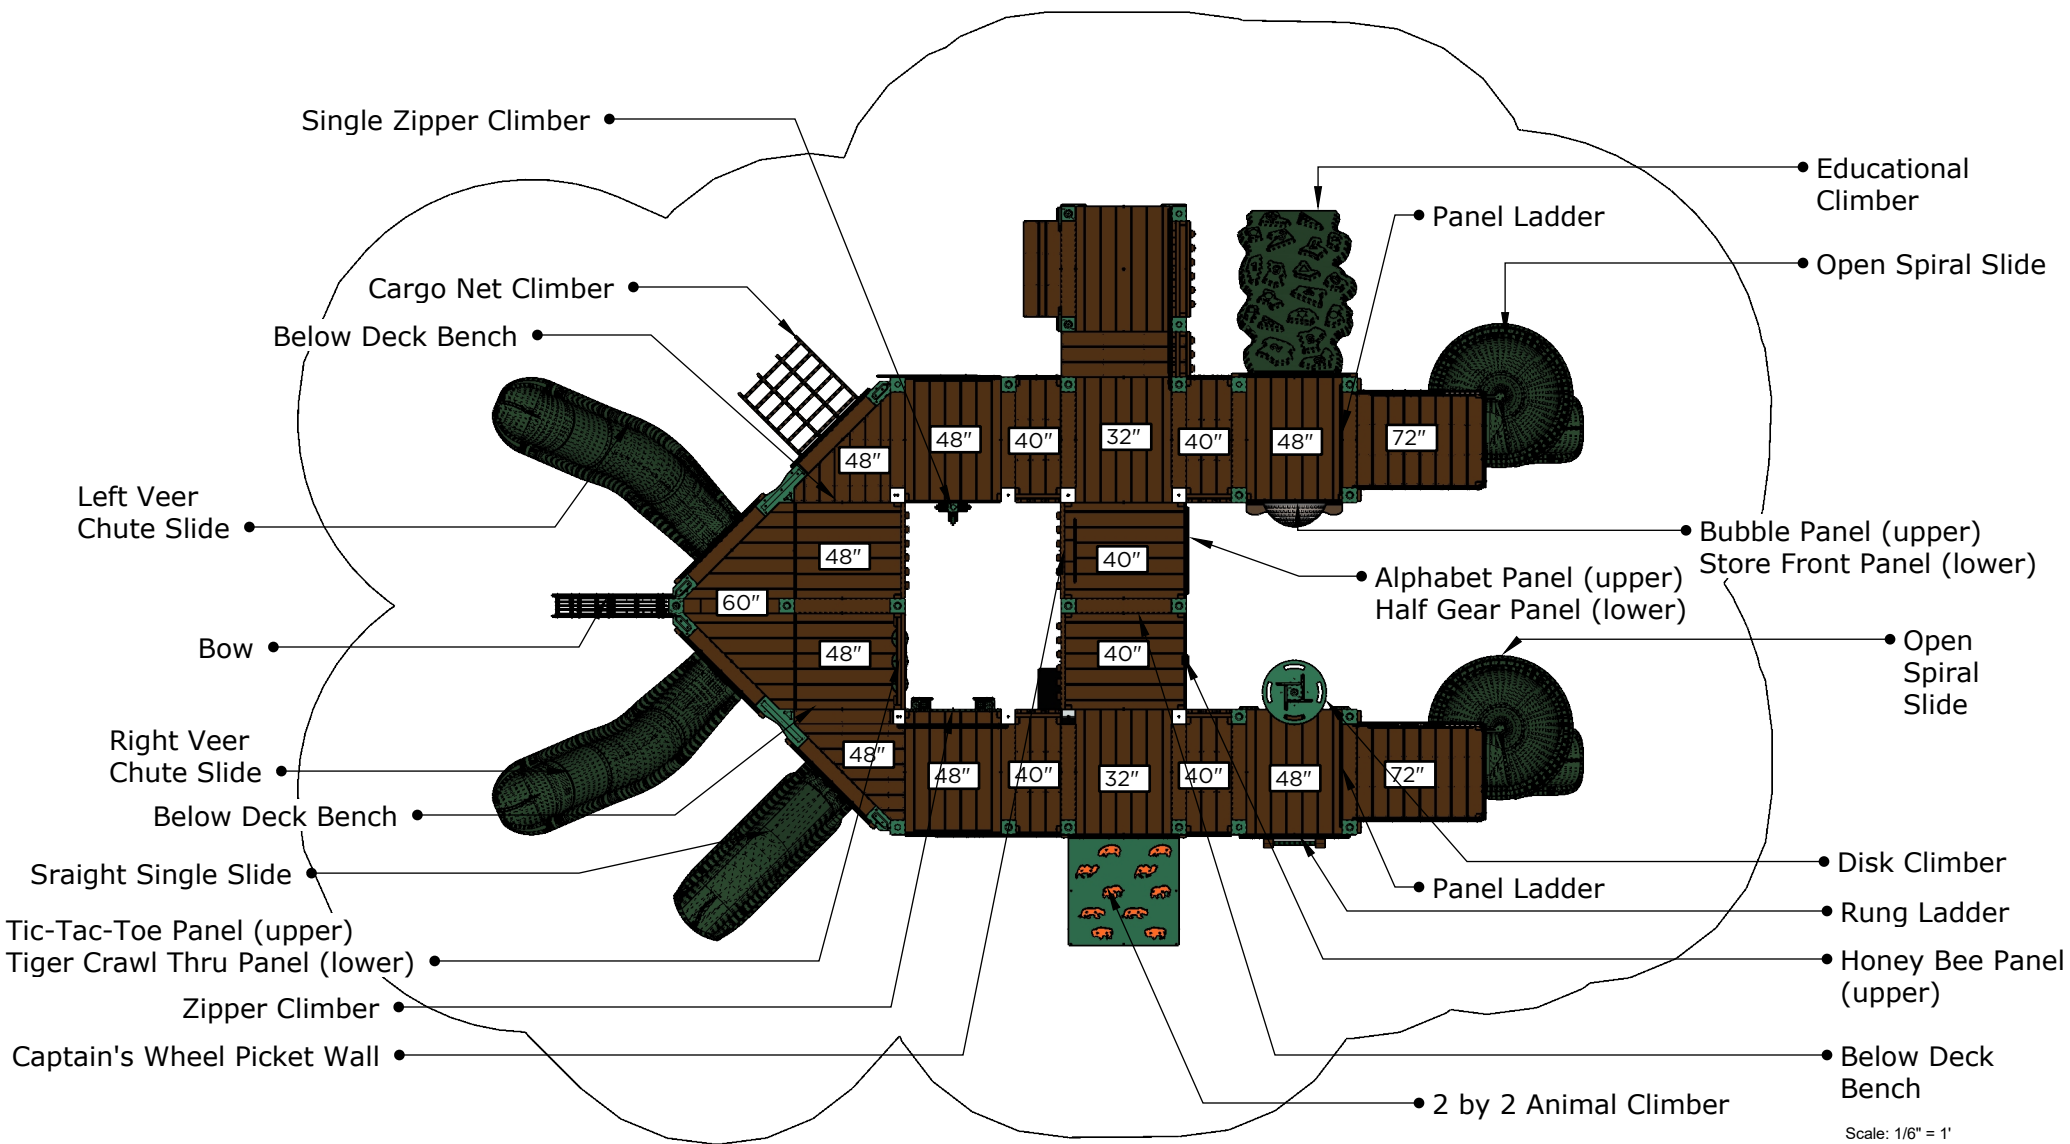

Ages	Capacity	Use Zone	Fall Height	Actual Size	Timber Count	Elevated Activities
2-5	129	47'x36'	72	35'x24'	37	18

	Ground Level Accessible Play Activities	Ground Level Accessible Activity Types
Required	6	3
Provided	6	3

Structure: R3FX-30035-R1
 Age: 2-5/ Series: Recycled / Theme: Noah's Ark

Preliminary Concept Design

Conceptual Renderings Only. Subject to change without notice at SRP's Discretion

Ages	Capacity	Use Zone	Fall Height	Actual Size	Timber Count	Elevated Activities
2-5	129	47'x36'	72	35'x24'	37	18

	Ground Level Accessible Play Activities	Ground Level Accessible Activity Types
Required	6	3
Provided	6	3

Ages	Capacity	Use Zone	Fall Height	Actual Size	Timber Count	Elevated Activities
2-5	129	47'x36'	72	35'x24'	37	18

Scale: 1/6" = 1'

Structure: R3FX-30035-R1
 Age: 2-5/ Series: Recycled / Theme: Noah's Ark

Preliminary Concept Design

Conceptual Renderings Only. Subject to change without notice at SRP's Discretion

SRP **FX**