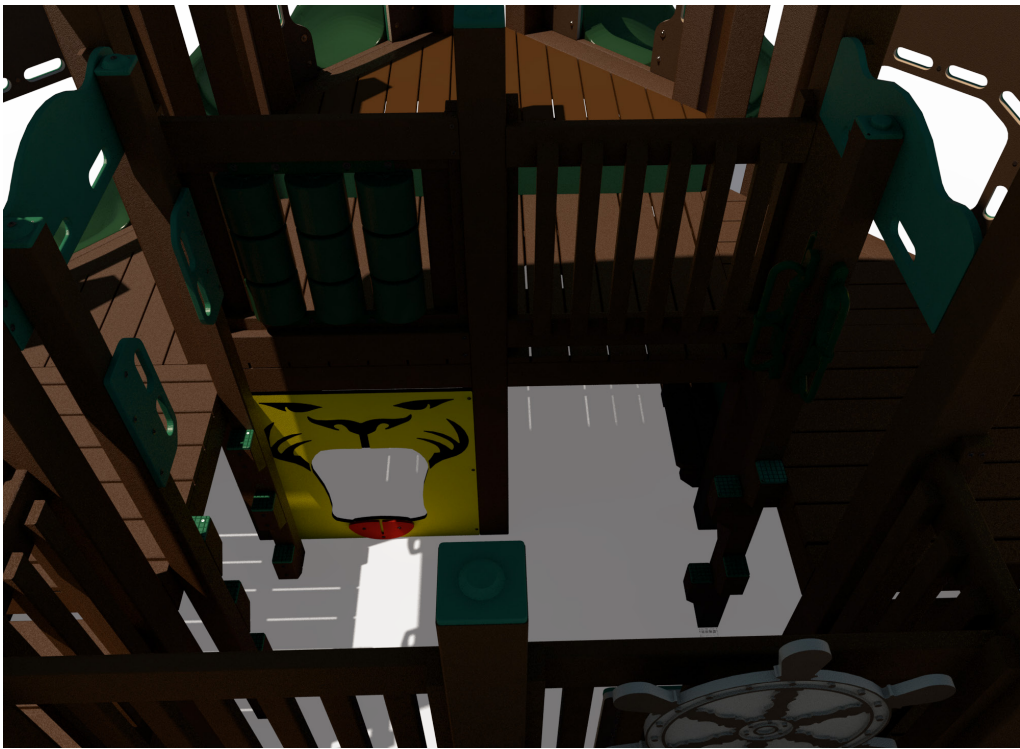

Structure: R3FX-30035-R1
Theme: Noah's Ark

Preliminary Concept Design
Designer: N.Guice Date: 2/25/2020

Conceptual Renderings Only. Subject to change without notice at SRP's Discretion

Structure: R3FX-30035-R1
Age: 2-5/ Series: Recycled / Theme: Noah's Ark

Preliminary Concept Design

Conceptual Renderings Only. Subject to change without notice at SRP's Discretion

Structure: R3FX-30035-R1
Age: 2-5/ Series: Recycled / Theme: Noah's Ark

Preliminary Concept Design

Conceptual Renderings Only. Subject to change without notice at SRP's Discretion

Structure: R3FX-30035-R1
Age: 2-5/ Series: Recycled / Theme: Noah's Ark

Preliminary Concept Design

Conceptual Renderings Only. Subject to change without notice at SRP's Discretion

Structure: R3FX-30035-R1
 Age: 2-5/ Series: Recycled / Theme: Noah's Ark

Preliminary Concept Design

Conceptual Renderings Only. Subject to change without notice at SRP's Discretion

Ages	Capacity	Use Zone	Fall Height	Actual Size	Timber Count	Elevated Activities
2-5	129	47'x36'	72	35'x24'	37	18