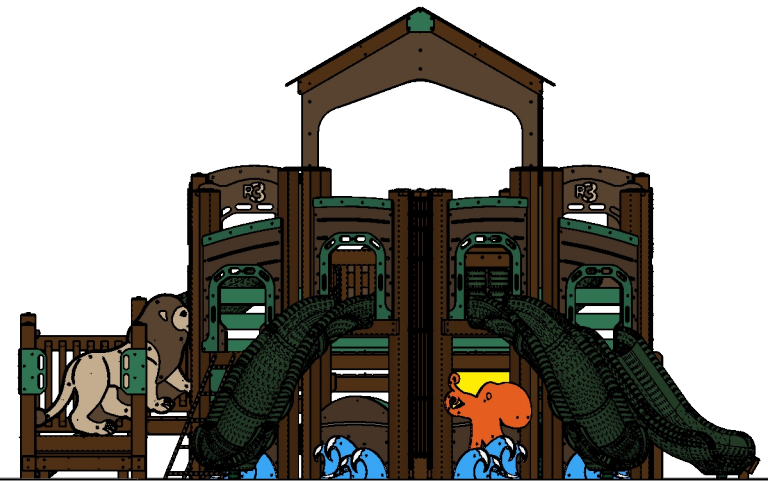

Structure: R3FX-30035-R1
 Age: 2-5/ Series: Recycled / Theme: Noah's Ark

Preliminary Concept Design

Conceptual Renderings Only. Subject to change without notice at SRP's Discretion

Ages	Capacity	Use Zone	Fall Height	Actual Size	Timber Count	Elevated Activities
2-5	129	47'x36'	72	35'x24'	37	18

	Ground Level Accessible Play Activities	Ground Level Accessible Activity Types
Required	6	3
Provided	6	3

Ages	Capacity	Use Zone	Fall Height	Actual Size	Timber Count	Elevated Activities
2-5	129	47'x36'	72	35'x24'	37	18

Scale: 1/6" = 1'

Structure: R3FX-30035-R1
 Age: 2-5/ Series: Recycled / Theme: Noah's Ark

Preliminary Concept Design

Conceptual Renderings Only. Subject to change without notice at SRP's Discretion

SRP **FX**