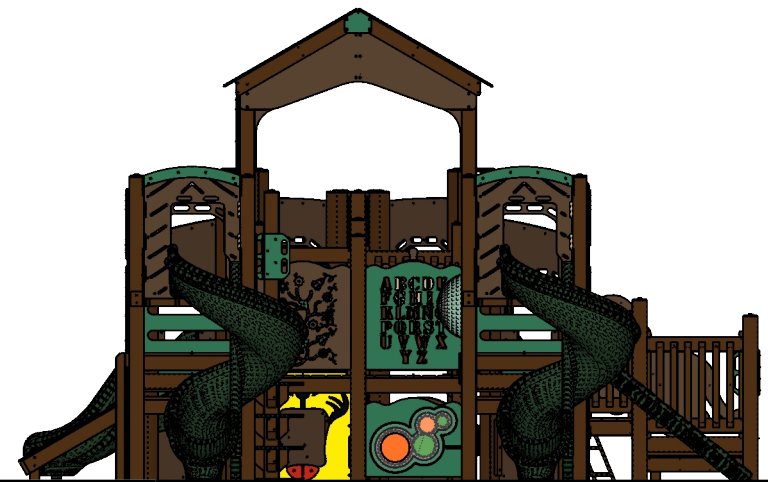

Structure: R3FX-30035-R1
 Age: 2-5/ Series: Recycled / Theme: Noah's Ark

Preliminary Concept Design

Conceptual Renderings Only. Subject to change without notice at SRP's Discretion

Ages	Capacity	Use Zone	Fall Height	Actual Size	Timber Count	Elevated Activities
2-5	129	47'x36'	72	35'x24'	37	18

	Ground Level Accessible Play Activities	Ground Level Accessible Activity Types
Required	6	3
Provided	6	3

Ages	Capacity	Use Zone	Fall Height	Actual Size	Timber Count	Elevated Activities
2-5	129	47'x36'	72	35'x24'	37	18

Scale: 1/6" = 1'

Structure: R3FX-30035-R1
 Age: 2-5/ Series: Recycled / Theme: Noah's Ark

Preliminary Concept Design

Conceptual Renderings Only. Subject to change without notice at SRP's Discretion

SRP **FX**