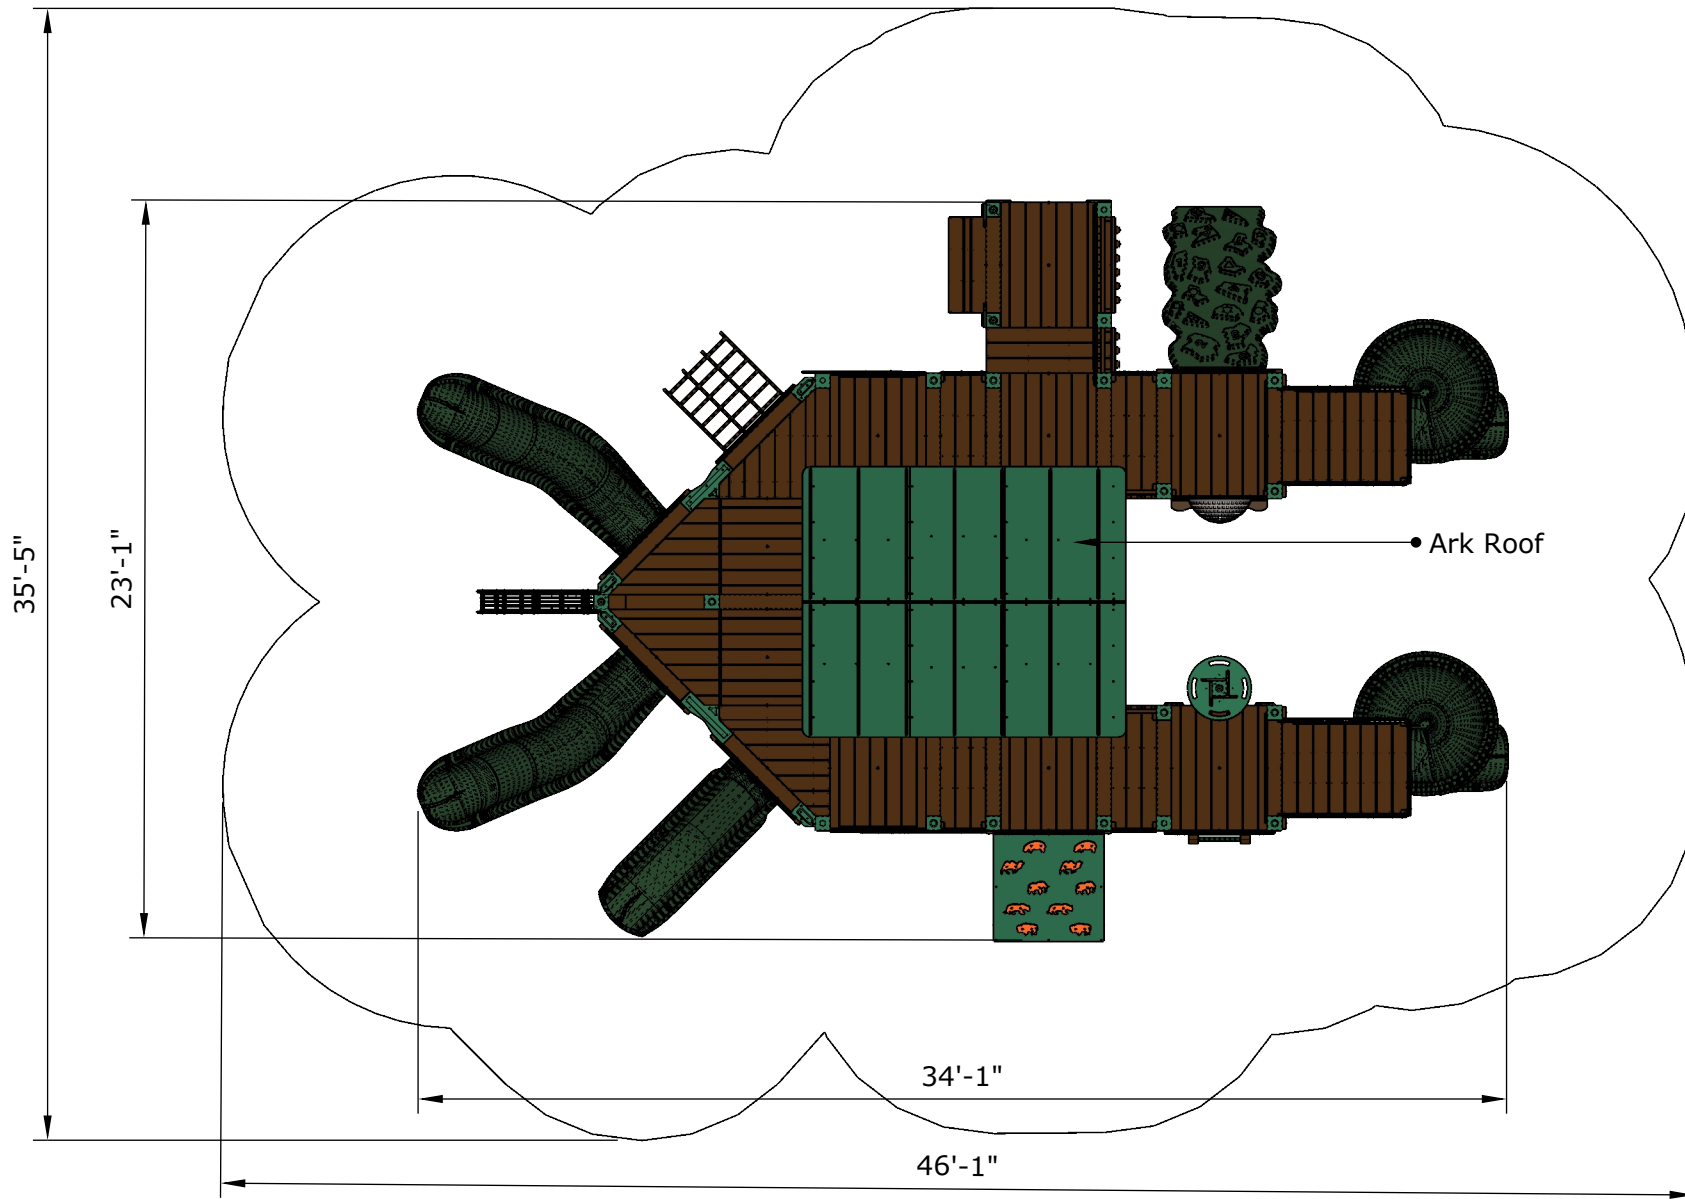

Conceptual Renderings Only. Subject to change without notice at SRP's Discretion

Structure: R3FX-30035-R1
Age: 2-5/ Series: Recycled / Theme: Noah's Ark

Preliminary Concept Design

Conceptual Renderings Only. Subject to change without notice at SRP's Discretion

Ages	Capacity	Use Zone	Fall Height	Actual Size	Timber Count	Elevated Activities
2-5	129	47'x36'	72	35'x24'	37	18

	Ground Level Accessible Play Activities	Ground Level Accessible Activity Types
Required	6	3
Provided	6	3

Structure: R3FX-30035-R1
 Age: 2-5/ Series: Recycled / Theme: Noah's Ark

Preliminary Concept Design

Conceptual Renderings Only. Subject to change without notice at SRP's Discretion

Ages	Capacity	Use Zone	Fall Height	Actual Size	Timber Count	Elevated Activities
2-5	129	47'x36'	72	35'x24'	37	18

Scale: 1/6" = 1'

Structure: R3FX-30035-R1
 Age: 2-5/ Series: Recycled / Theme: Noah's Ark

Preliminary Concept Design

Conceptual Renderings Only. Subject to change without notice at SRP's Discretion

SRP **FX**