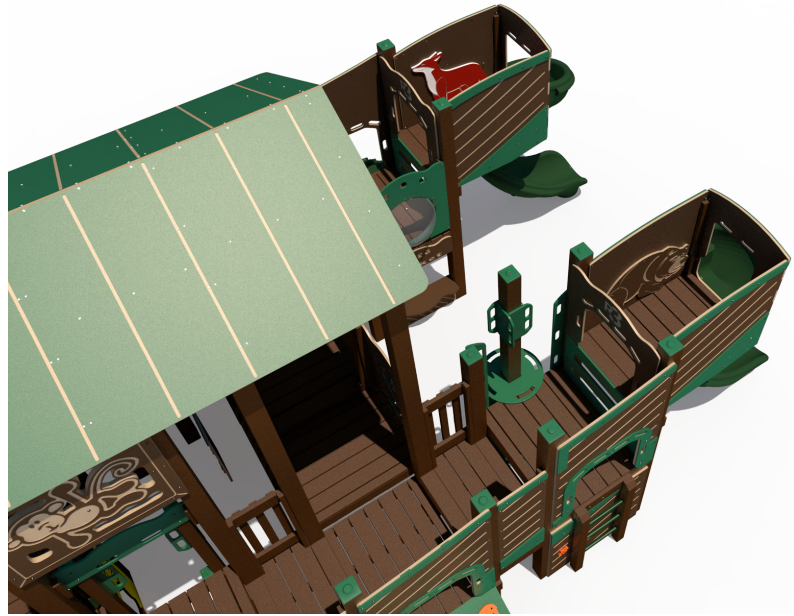

Structure: R3FX-30035-R1
Theme: Noah's Ark

Preliminary Concept Design
Designer: N.Guice Date: 2/25/2020

Conceptual Renderings Only. Subject to change without notice at SRP's Discretion

Structure: R3FX-30035-R1
Age: 2-5/ Series: Recycled / Theme: Noah's Ark

Preliminary Concept Design

Conceptual Renderings Only. Subject to change without notice at SRP's Discretion

Structure: R3FX-30035-R1
Age: 2-5/ Series: Recycled / Theme: Noah's Ark

Preliminary Concept Design

Conceptual Renderings Only. Subject to change without notice at SRP's Discretion

Structure: R3FX-30035-R1
Age: 2-5/ Series: Recycled / Theme: Noah's Ark

Preliminary Concept Design

Conceptual Renderings Only. Subject to change without notice at SRP's Discretion

Structure: R3FX-30035-R1
 Age: 2-5/ Series: Recycled / Theme: Noah's Ark

Preliminary Concept Design

Conceptual Renderings Only. Subject to change without notice at SRP's Discretion

Ages	Capacity	Use Zone	Fall Height	Actual Size	Timber Count	Elevated Activities
2-5	129	47'x36'	72	35'x24'	37	18