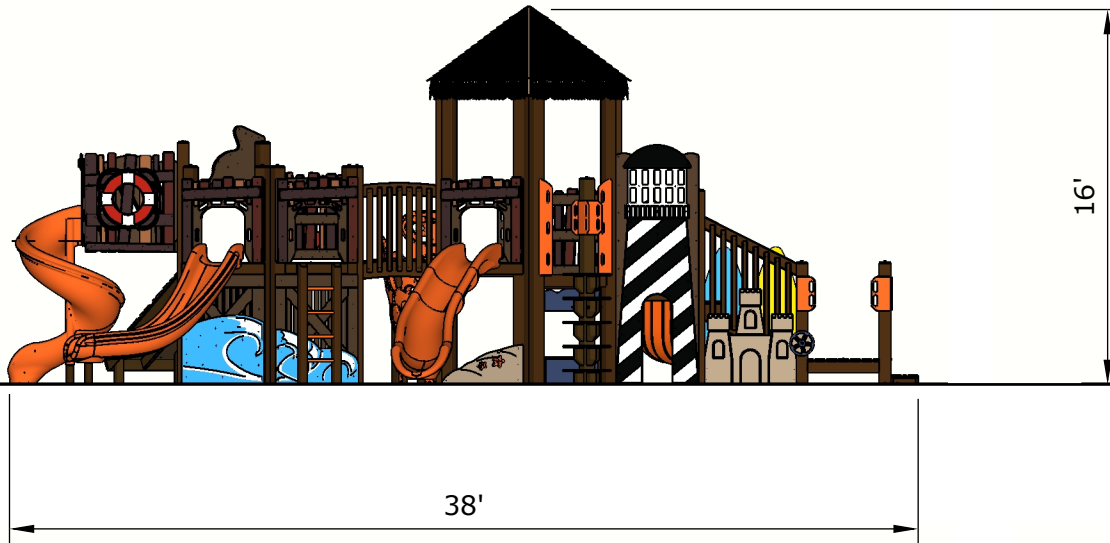

SRP **FX**

Transfer

Recycled

Age Group

Structure: R3FX-30037-E
Theme: Seaside

As Engineered Design
Designer: N.Guice Date: 09/15/2020

Conceptual Renderings Only. Subject to change without notice at SRP's Discretion

Ages	Capacity	Use Zone	Fall Height	Actual Size	Timber Count
2-12	81	50'x34'	72"	38'x22'	37

	Ground Level Accessible Play Activities	Ground Level Accessible Activity Types
Required	3	3
Provided	3	3

Ages	Capacity	Use Zone	Fall Height	Actual Size	Timber Count
2-12	81	50'x34'	72"	38'x22'	37

Structure: R3FX-30037-E
 Age: 2 - 12 / Series: Recycled / Theme: Seaside

As Engineered Design

Conceptual Renderings Only. Subject to change without notice at SRP's Discretion

SRP **FX**

 **SUPERIOR**
RECREATIONAL PRODUCTS