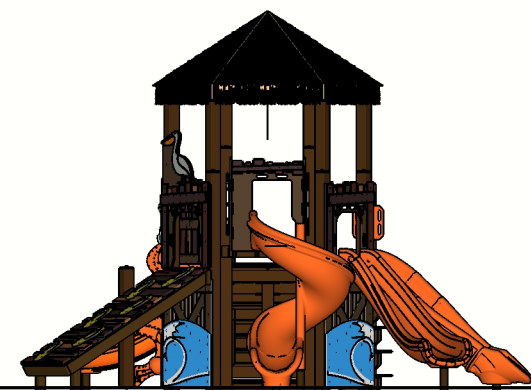

SRP **FX**

Transfer

Recycled

Age Group

Structure: R3FX-30037-E
Theme: Seaside

As Engineered Design
Designer: N.Guice Date: 09/15/2020

Conceptual Renderings Only. Subject to change without notice at SRP's Discretion

Ages	Capacity	Use Zone	Fall Height	Actual Size	Timber Count
2-12	81	50'x34'	72"	38'x22'	37

	Ground Level Accessible Play Activities	Ground Level Accessible Activity Types
Required	3	3
Provided	3	3

Ages	Capacity	Use Zone	Fall Height	Actual Size	Timber Count
2-12	81	50'x34'	72"	38'x22'	37

Structure: R3FX-30037-E
 Age: 2 - 12 / Series: Recycled / Theme: Seaside

As Engineered Design

Conceptual Renderings Only. Subject to change without notice at SRP's Discretion

SRP **FX**

 **SUPERIOR**
RECREATIONAL PRODUCTS