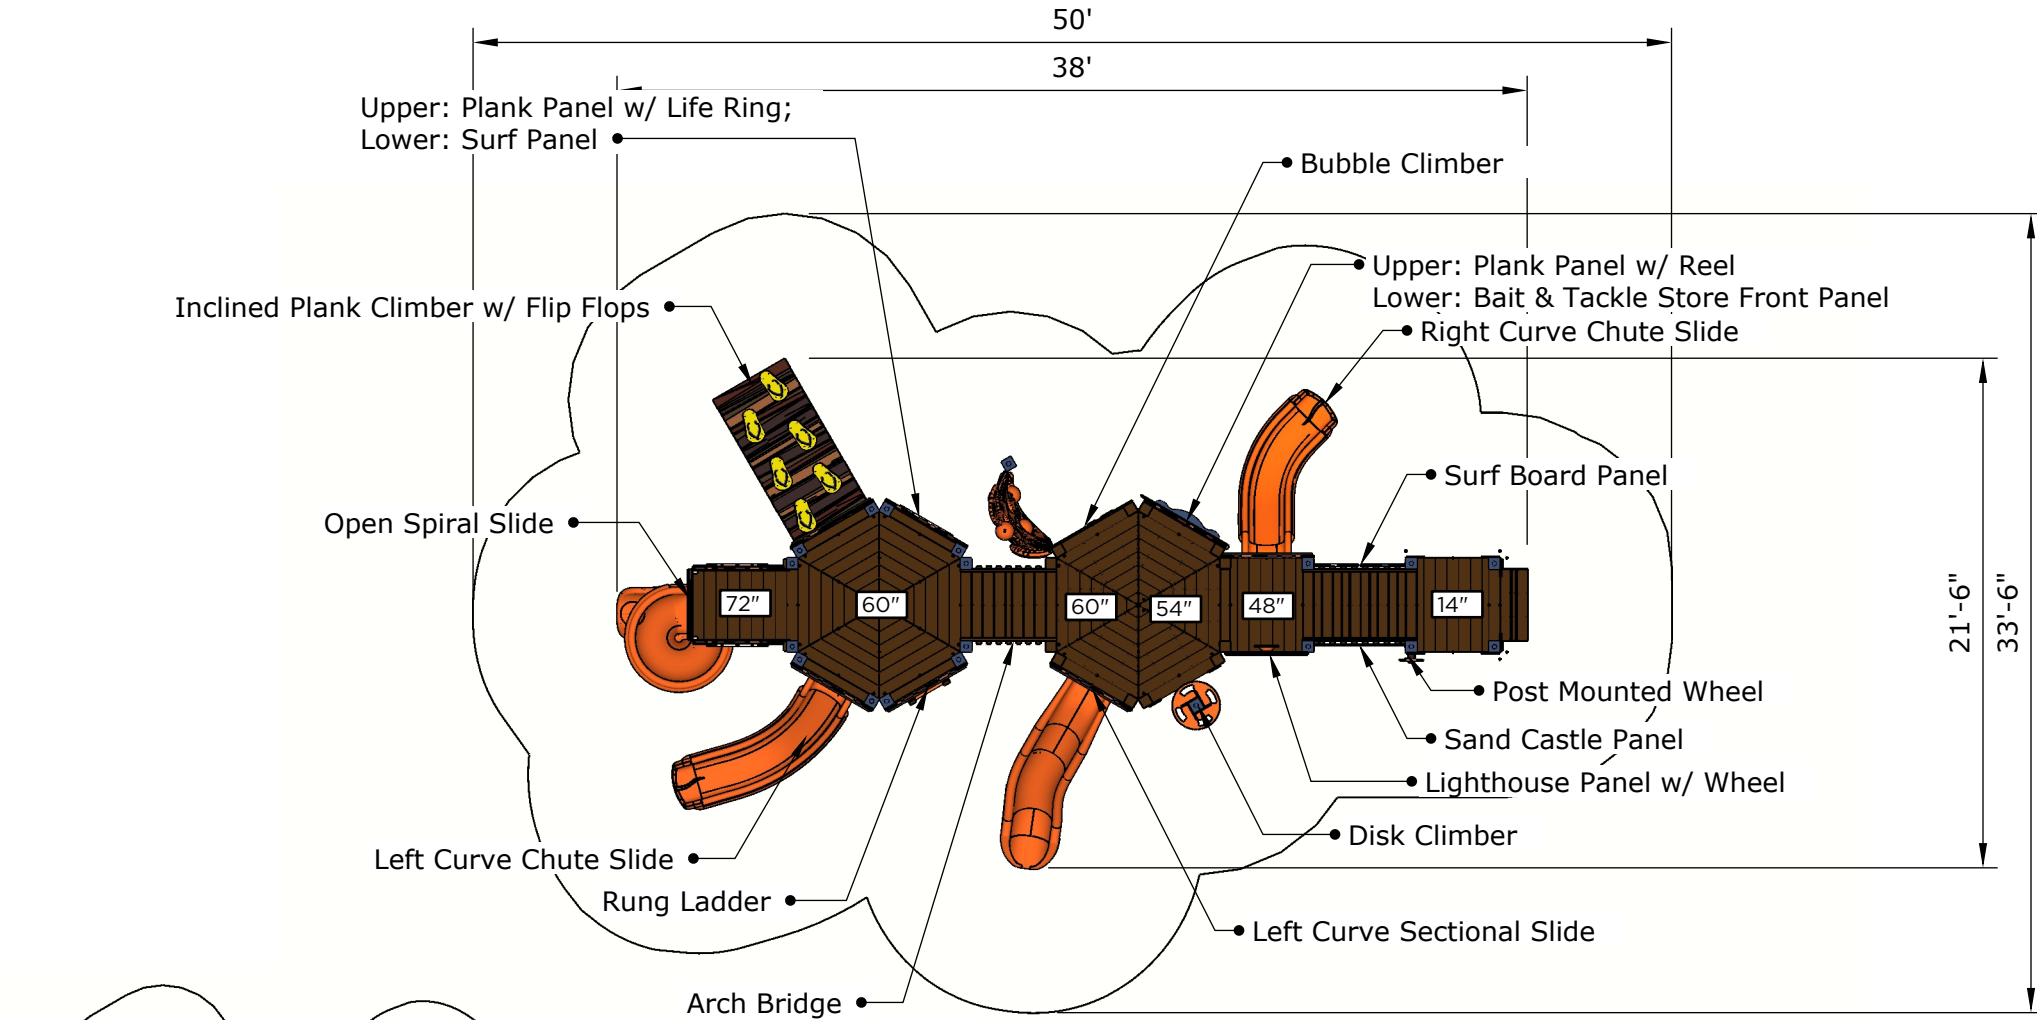

SRP **FX**

Transfer

Recycled

Age Group

Structure: R3FX-30037-E
Theme: Seaside

As Engineered Design
Designer: N.Guice Date: 09/15/2020

Conceptual Renderings Only. Subject to change without notice at SRP's Discretion

Ages	Capacity	Use Zone	Fall Height	Actual Size	Timber Count
2-12	81	50'x34'	72"	38'x22'	37

	Ground Level Accessible Play Activities	Ground Level Accessible Activity Types
Required	3	3
Provided	3	3

Ages	Capacity	Use Zone	Fall Height	Actual Size	Timber Count
2-12	81	50'x34'	72"	38'x22'	37

Structure: R3FX-30037-E
 Age: 2 - 12 / Series: Recycled / Theme: Seaside

As Engineered Design

Conceptual Renderings Only. Subject to change without notice at SRP's Discretion

SRP **FX**

 **SUPERIOR**
RECREATIONAL PRODUCTS