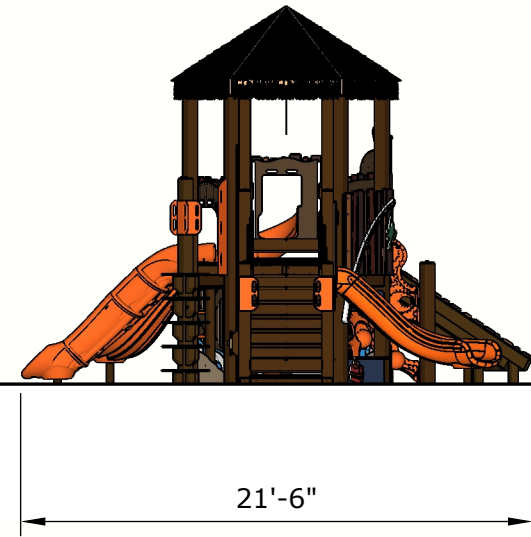

SRP **FX**

Transfer

Recycled

Age Group

Structure: R3FX-30037-E
Theme: Seaside

As Engineered Design
Designer: N.Guice Date: 09/15/2020

Conceptual Renderings Only. Subject to change without notice at SRP's Discretion

Ages	Capacity	Use Zone	Fall Height	Actual Size	Timber Count
2-12	81	50'x34'	72"	38'x22'	37

	Ground Level Accessible Play Activities	Ground Level Accessible Activity Types
Required	3	3
Provided	3	3

Ages	Capacity	Use Zone	Fall Height	Actual Size	Timber Count
2-12	81	50'x34'	72"	38'x22'	37

Structure: R3FX-30037-E
 Age: 2 - 12 / Series: Recycled / Theme: Seaside

As Engineered Design

Conceptual Renderings Only. Subject to change without notice at SRP's Discretion

SRP **FX**

 **SUPERIOR**
RECREATIONAL PRODUCTS