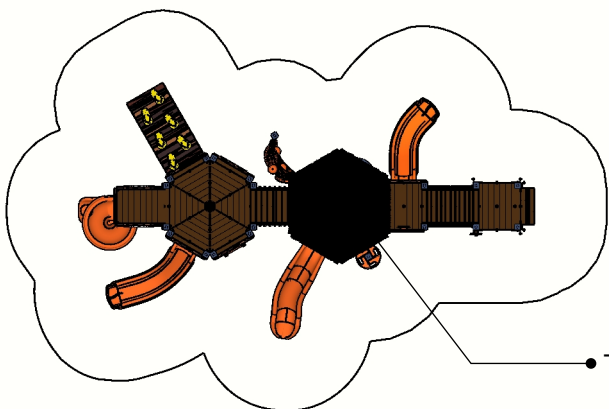

SRP **FX**

Transfer

Recycled

Age Group

Structure: R3FX-30037-E
Theme: Seaside

As Engineered Design
Designer: N.Guice Date: 09/15/2020

Conceptual Renderings Only. Subject to change without notice at SRP's Discretion

Ages	Capacity	Use Zone	Fall Height	Actual Size	Timber Count
2-12	81	50'x34'	72"	38'x22'	37

	Ground Level Accessible Play Activities	Ground Level Accessible Activity Types
Required	3	3
Provided	3	3

Ages	Capacity	Use Zone	Fall Height	Actual Size	Timber Count
2-12	81	50'x34'	72"	38'x22'	37

Structure: R3FX-30037-E
 Age: 2 - 12 / Series: Recycled / Theme: Seaside

As Engineered Design

Conceptual Renderings Only. Subject to change without notice at SRP's Discretion

SRP **FX**

 **SUPERIOR**
RECREATIONAL PRODUCTS