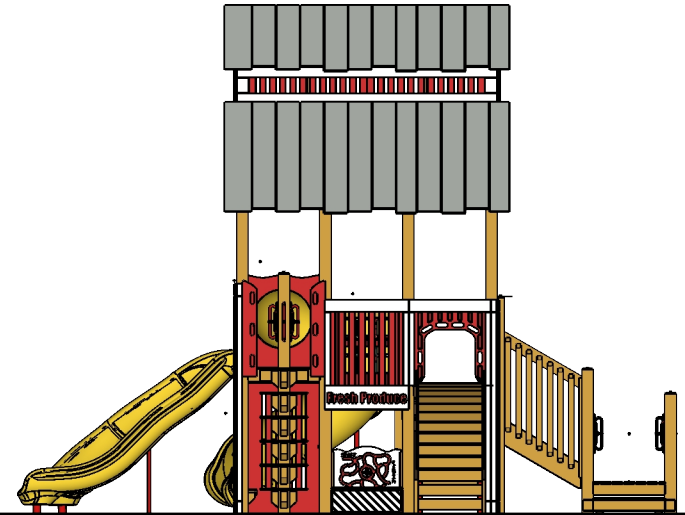

Transfer

Recycled

Age Group

**Structure: R3FX-30053-R1**

**Theme: Barn**

**Preliminary Concept Design**

**Designer: N.Guice Date: 09/23/20**

*Conceptual Renderings Only. Subject to change without notice at SRP's Discretion*

**Structure: R3FX-30053-R1**  
Age: 5-12 / Series: Recycled / Theme: Barn

**Preliminary Concept Design**

*Conceptual Renderings Only. Subject to change without notice at SRP's Discretion*

Ages	Capacity	Use Zone	Fall Height	Actual Size	Timber Count	Elevated Activities
5-12	88	40'x36'	72"	28'x24'	32	12

	Ground Level Accessible Play Activities	Ground Level Accessible Activity Types
Required	4	3
Provided	6	3

**Structure: R3FX-30053-R1**  
 Age: 5-12 / Series: Recycled / Theme: Barn

**Preliminary Concept Design**

*Conceptual Renderings Only. Subject to change without notice at SRP's Discretion*

Ages	Capacity	Use Zone	Fall Height	Actual Size	Timber Count	Elevated Activities
5-12	88	40'x36'	72"	28'x24'	32	12

Scale: 1" = 6'