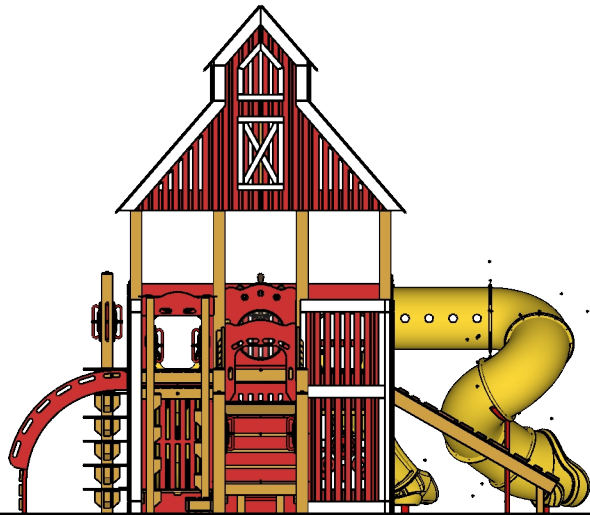

Transfer

Recycled

Age Group

**Structure: R3FX-30053-R1**

**Theme: Barn**

**Preliminary Concept Design**

**Designer: N.Guice Date: 09/23/20**

*Conceptual Renderings Only. Subject to change without notice at SRP's Discretion*

**Structure: R3FX-30053-R1**  
Age: 5-12 / Series: Recycled / Theme: Barn

**Preliminary Concept Design**

*Conceptual Renderings Only. Subject to change without notice at SRP's Discretion*

Ages	Capacity	Use Zone	Fall Height	Actual Size	Timber Count	Elevated Activities
5-12	88	40'x36'	72"	28'x24'	32	12

	Ground Level Accessible Play Activities	Ground Level Accessible Activity Types
Required	4	3
Provided	6	3

**Structure: R3FX-30053-R1**  
 Age: 5-12 / Series: Recycled / Theme: Barn

**Preliminary Concept Design**

*Conceptual Renderings Only. Subject to change without notice at SRP's Discretion*

Ages	Capacity	Use Zone	Fall Height	Actual Size	Timber Count	Elevated Activities
5-12	88	40'x36'	72"	28'x24'	32	12

Scale: 1" = 6'