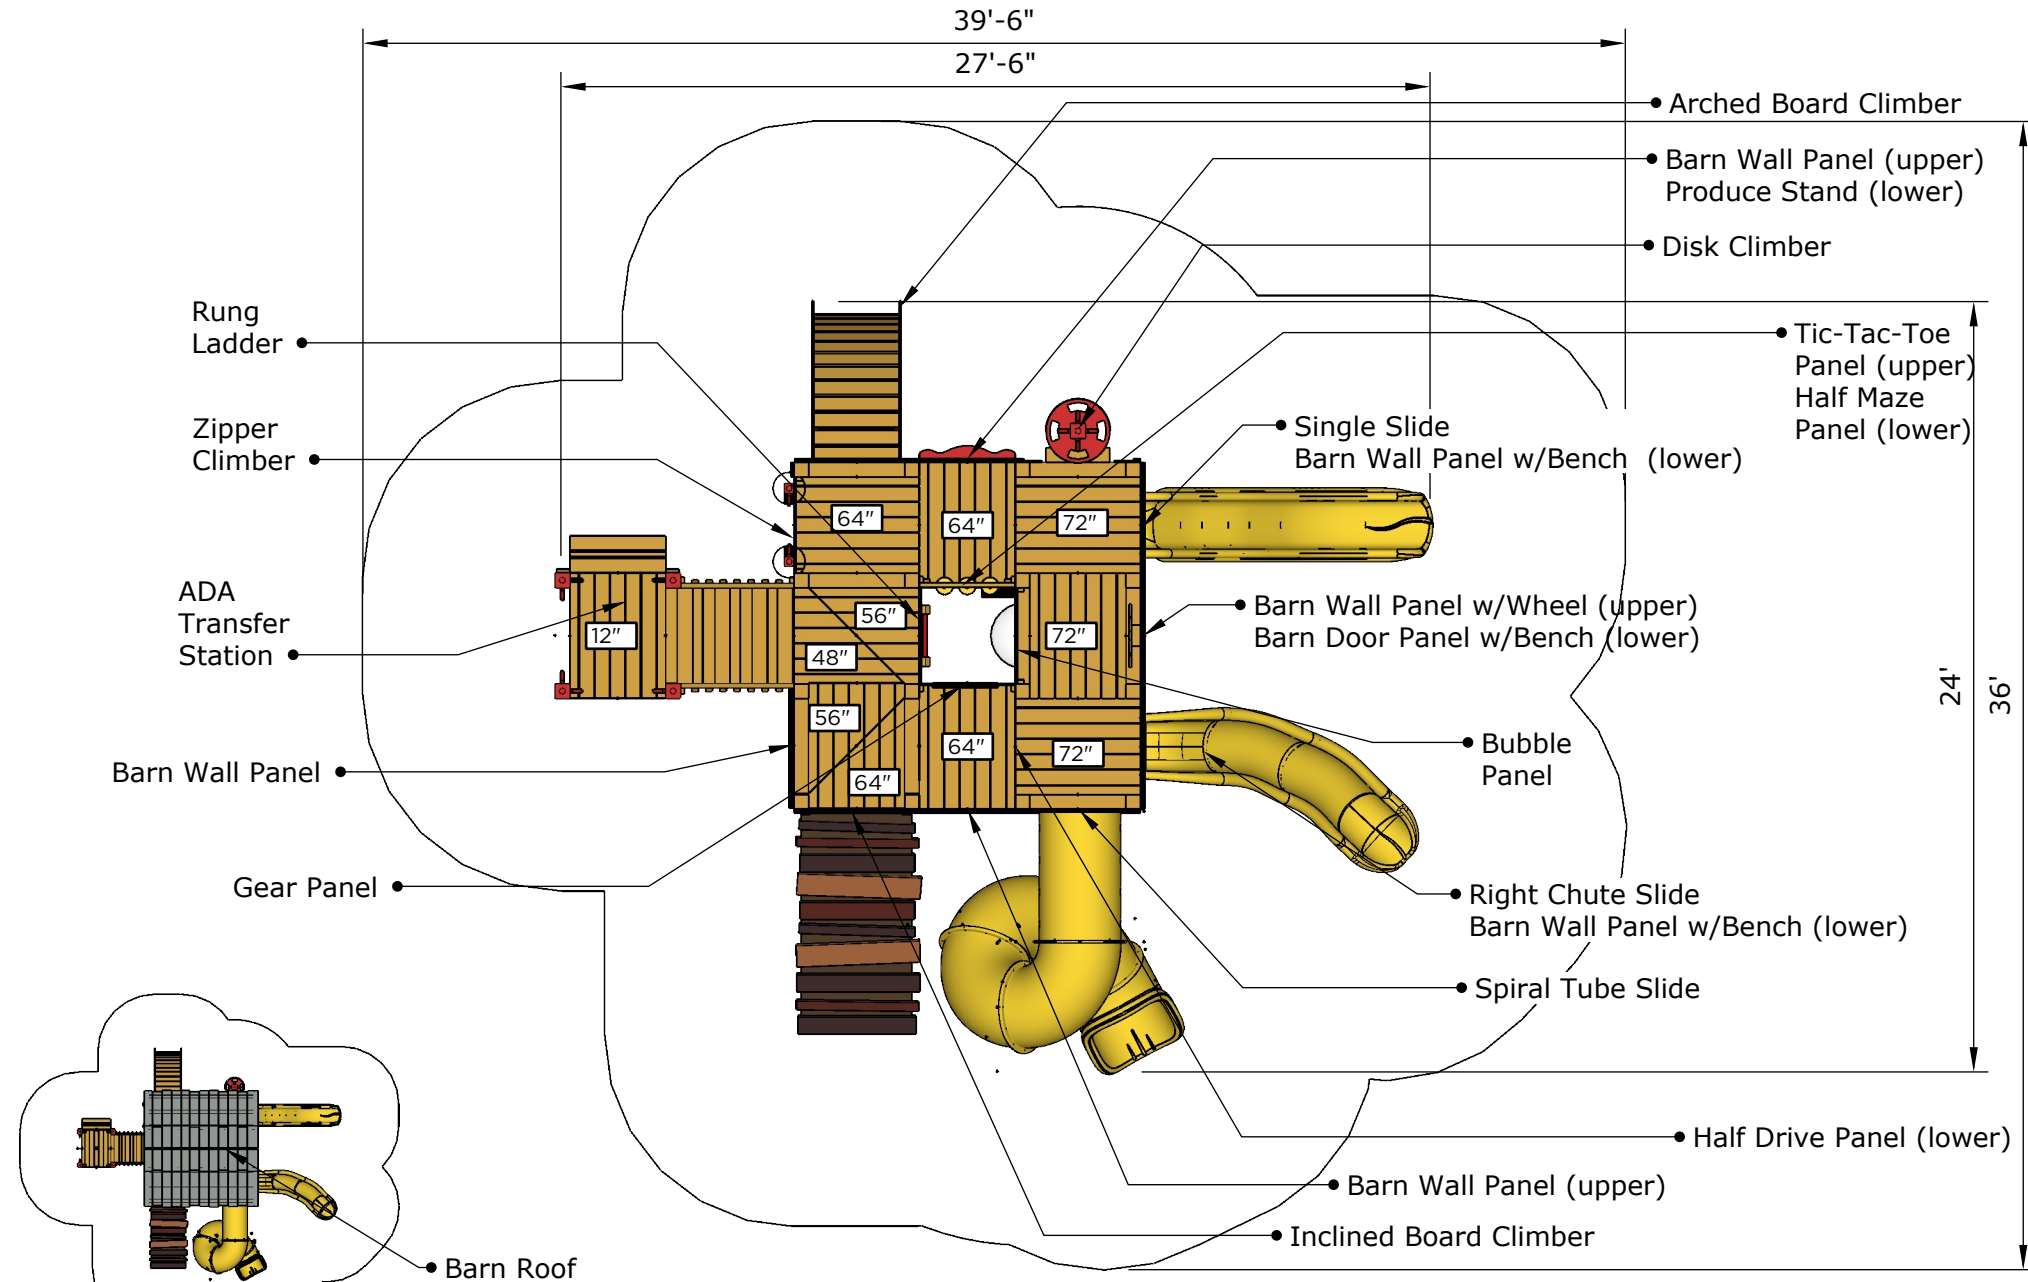

**Structure: R3FX-30053-R1**  
Age: 5-12 / Series: Recycled / Theme: Barn

**Preliminary Concept Design**

*Conceptual Renderings Only. Subject to change without notice at SRP's Discretion*

Ages	Capacity	Use Zone	Fall Height	Actual Size	Timber Count	Elevated Activities
5-12	88	40'x36'	72"	28'x24'	32	12

	Ground Level Accessible Play Activities	Ground Level Accessible Activity Types
Required	4	3
Provided	6	3

**Structure: R3FX-30053-R1**  
 Age: 5-12 / Series: Recycled / Theme: Barn

**Preliminary Concept Design**

*Conceptual Renderings Only. Subject to change without notice at SRP's Discretion*

Ages	Capacity	Use Zone	Fall Height	Actual Size	Timber Count	Elevated Activities
5-12	88	40'x36'	72"	28'x24'	32	12

Scale: 1" = 6'

**Structure: R3FX-30053-R1**  
Age: 5-12 / Series: Recycled / Theme: Barn

**Preliminary Concept Design**

*Conceptual Renderings Only. Subject to change without notice at SRP's Discretion*

SRP **FX**

 **SUPERIOR**  
RECREATIONAL PRODUCTS