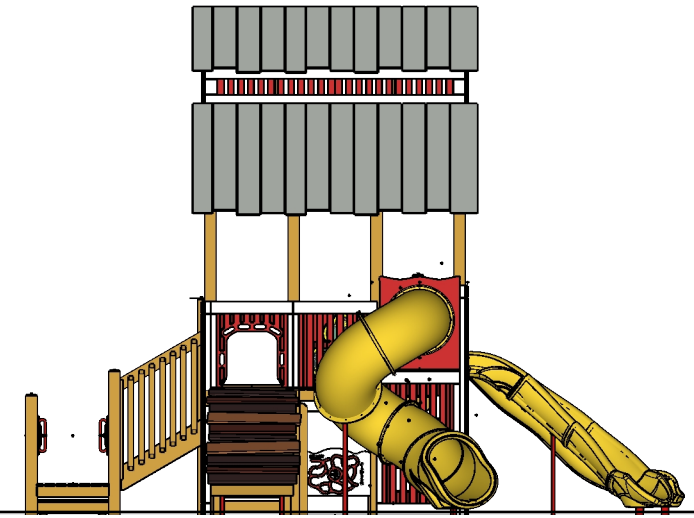

Transfer

Recycled

Age Group

**Structure: R3FX-30053-R1**

**Theme: Barn**

**Preliminary Concept Design**

**Designer: N.Guice Date: 09/23/20**

*Conceptual Renderings Only. Subject to change without notice at SRP's Discretion*

**Structure: R3FX-30053-R1**  
Age: 5-12 / Series: Recycled / Theme: Barn

**Preliminary Concept Design**

*Conceptual Renderings Only. Subject to change without notice at SRP's Discretion*

Ages	Capacity	Use Zone	Fall Height	Actual Size	Timber Count	Elevated Activities
5-12	88	40'x36'	72"	28'x24'	32	12

	Ground Level Accessible Play Activities	Ground Level Accessible Activity Types
Required	4	3
Provided	6	3

**Structure: R3FX-30053-R1**  
 Age: 5-12 / Series: Recycled / Theme: Barn

**Preliminary Concept Design**

*Conceptual Renderings Only. Subject to change without notice at SRP's Discretion*

Ages	Capacity	Use Zone	Fall Height	Actual Size	Timber Count	Elevated Activities
5-12	88	40'x36'	72"	28'x24'	32	12

Scale: 1" = 6'