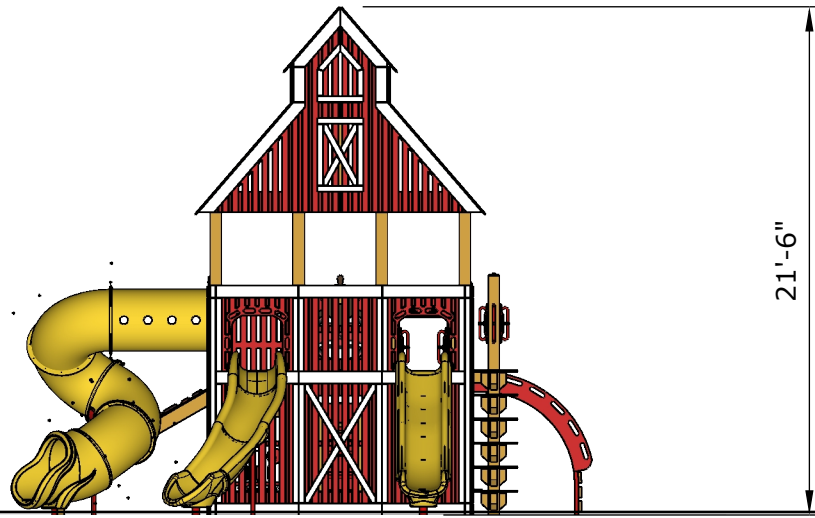

Transfer

Recycled

Age Group

**Structure: R3FX-30053-R1**

**Theme: Barn**

**Preliminary Concept Design**

**Designer: N.Guice Date: 09/23/20**

*Conceptual Renderings Only. Subject to change without notice at SRP's Discretion*

**Structure: R3FX-30053-R1**  
Age: 5-12 / Series: Recycled / Theme: Barn

**Preliminary Concept Design**

*Conceptual Renderings Only. Subject to change without notice at SRP's Discretion*

Ages	Capacity	Use Zone	Fall Height	Actual Size	Timber Count	Elevated Activities
5-12	88	40'x36'	72"	28'x24'	32	12

	Ground Level Accessible Play Activities	Ground Level Accessible Activity Types
Required	4	3
Provided	6	3

**Structure: R3FX-30053-R1**  
 Age: 5-12 / Series: Recycled / Theme: Barn

**Preliminary Concept Design**

*Conceptual Renderings Only. Subject to change without notice at SRP's Discretion*

Ages	Capacity	Use Zone	Fall Height	Actual Size	Timber Count	Elevated Activities
5-12	88	40'x36'	72"	28'x24'	32	12

Scale: 1" = 6'