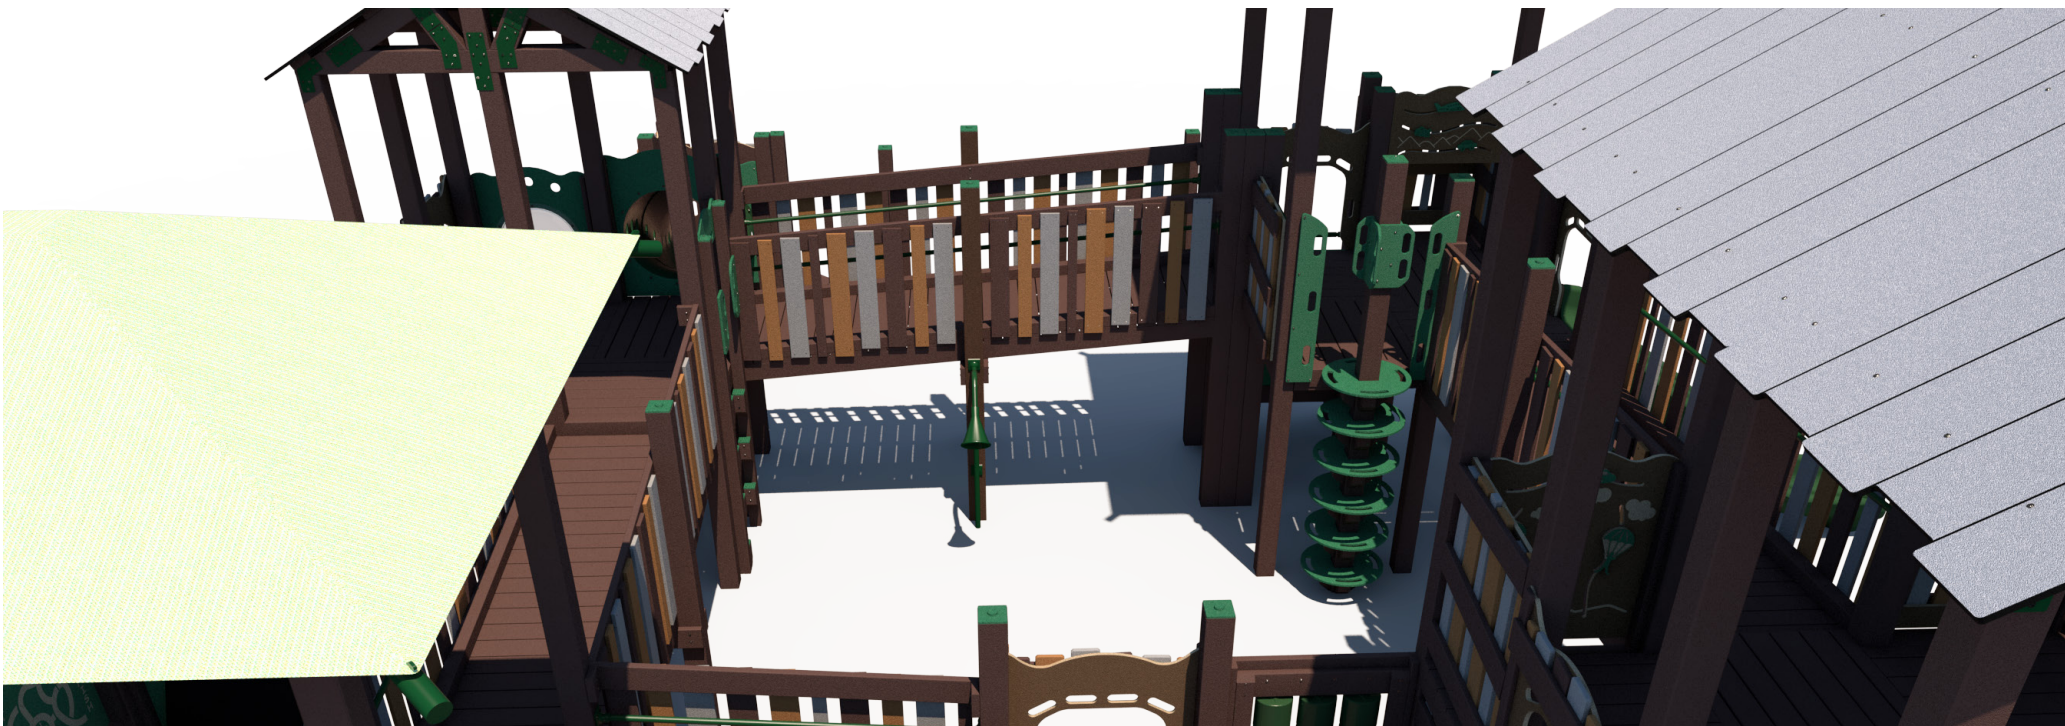

Structure: R3FX-30054-R4
Age: 5-12

Series: Recycled

Access: Ramp

Theme: Nature

Preliminary Concept Design

Conceptual Renderings Only. Subject to change without notice at SRP's Discretion

Structure: R3FX-30054-R4
Age: 5-12
Series: Recycled

Preliminary Concept Design

Conceptual Renderings Only. Subject to change without notice at SRP's Discretion

Structure: R3FX-30054-R4
Age: 5-12

Series: Recycled

Access: Ramp

Theme: Nature

Preliminary Concept Design

Conceptual Renderings Only. Subject to change without notice at SRP's Discretion

	Ground Level Accessible Play Activities	Ground Level Accessible Activity Types
Required	0	0
Provided	5	3

Ages	Capacity	Use Zone	Fall Height	Actual Size	Timber Count	Elevated Activities
5-12	241	63'x57'	96"	56'x45'	62	30

Scale: 1/10" = 1'

Structure: R3FX-30054-R4
Age: 5-12

Series: Recycled

Access: Ramp

Theme: Nature

Preliminary Concept Design

Conceptual Renderings Only. Subject to change without notice at SRP's Discretion

Scale: 1/10" = 1' 0 5 10