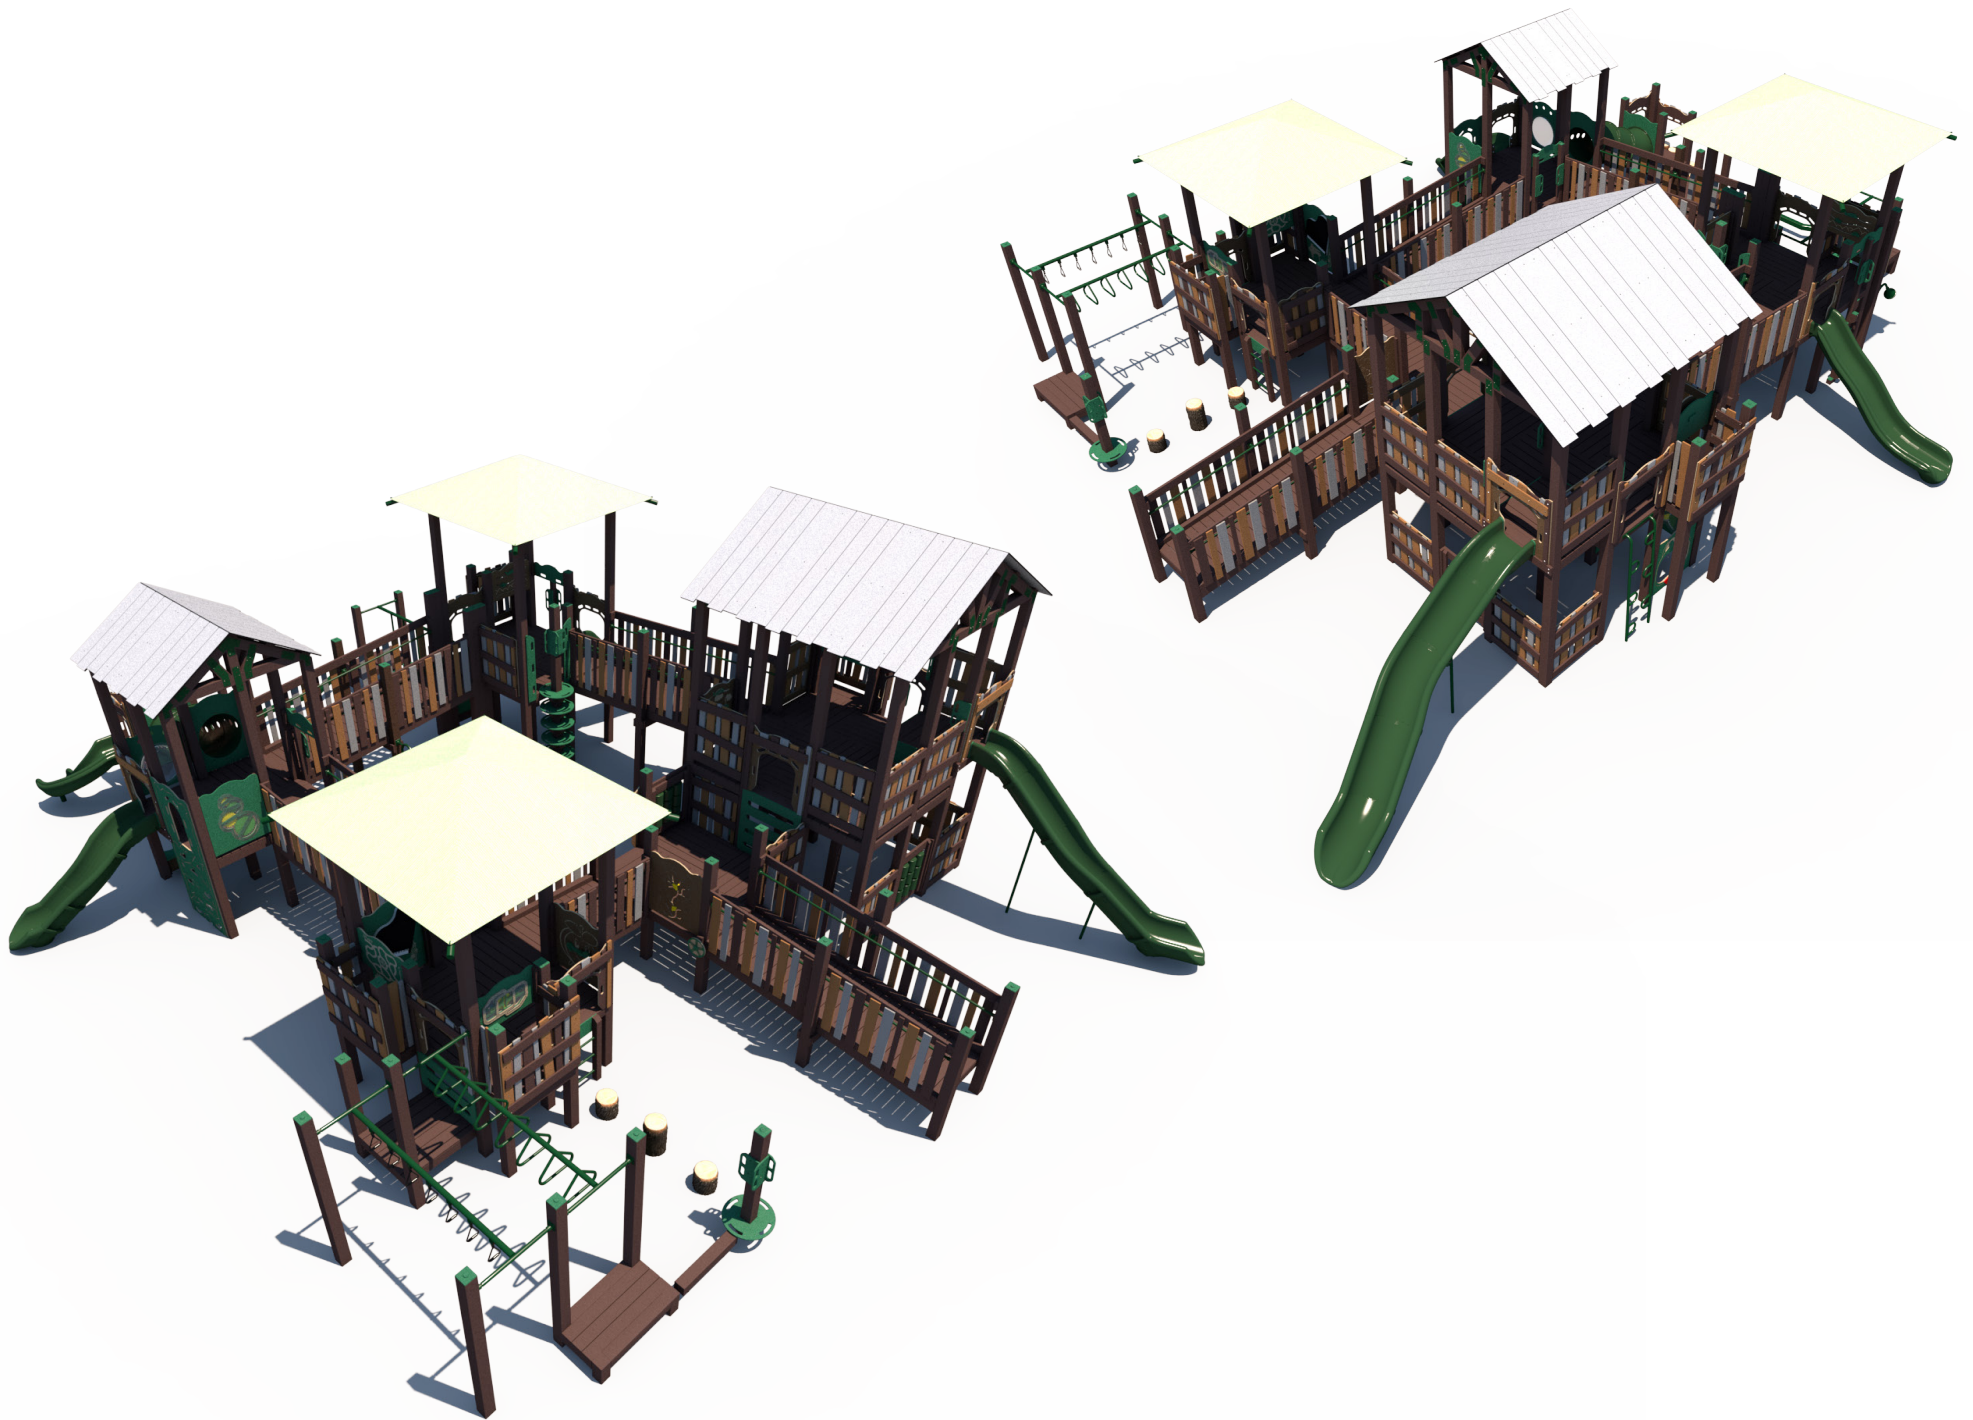

Structure: R3FX-30054-R4
Age: 5-12

Series: Recycled

Access: Ramp

Theme: Nature

Preliminary Concept Design

Conceptual Renderings Only. Subject to change without notice at SRP's Discretion

Structure: R3FX-30054-R4
Age: 5-12
Series: Recycled

Access: Ramp

Theme: Nature

Preliminary Concept Design

Conceptual Renderings Only. Subject to change without notice at SRP's Discretion

Structure: R3FX-30054-R4
Age: 5-12

Series: Recycled

Access: Ramp

Theme: Nature

Preliminary Concept Design

Conceptual Renderings Only. Subject to change without notice at SRP's Discretion

Structure: R3FX-30054-R4
Age: 5-12

Series: Recycled

Access: Ramp

Theme: Nature

Preliminary Concept Design

Scale: 1/10" = 1'

Structure: R3FX-30054-R4
Age: 5-12

Series: Recycled

Access: Ramp

Theme: Nature

Preliminary Concept Design

Conceptual Renderings Only. Subject to change without notice at SRP's Discretion

Scale: 1/10" = 1' 0 5 10