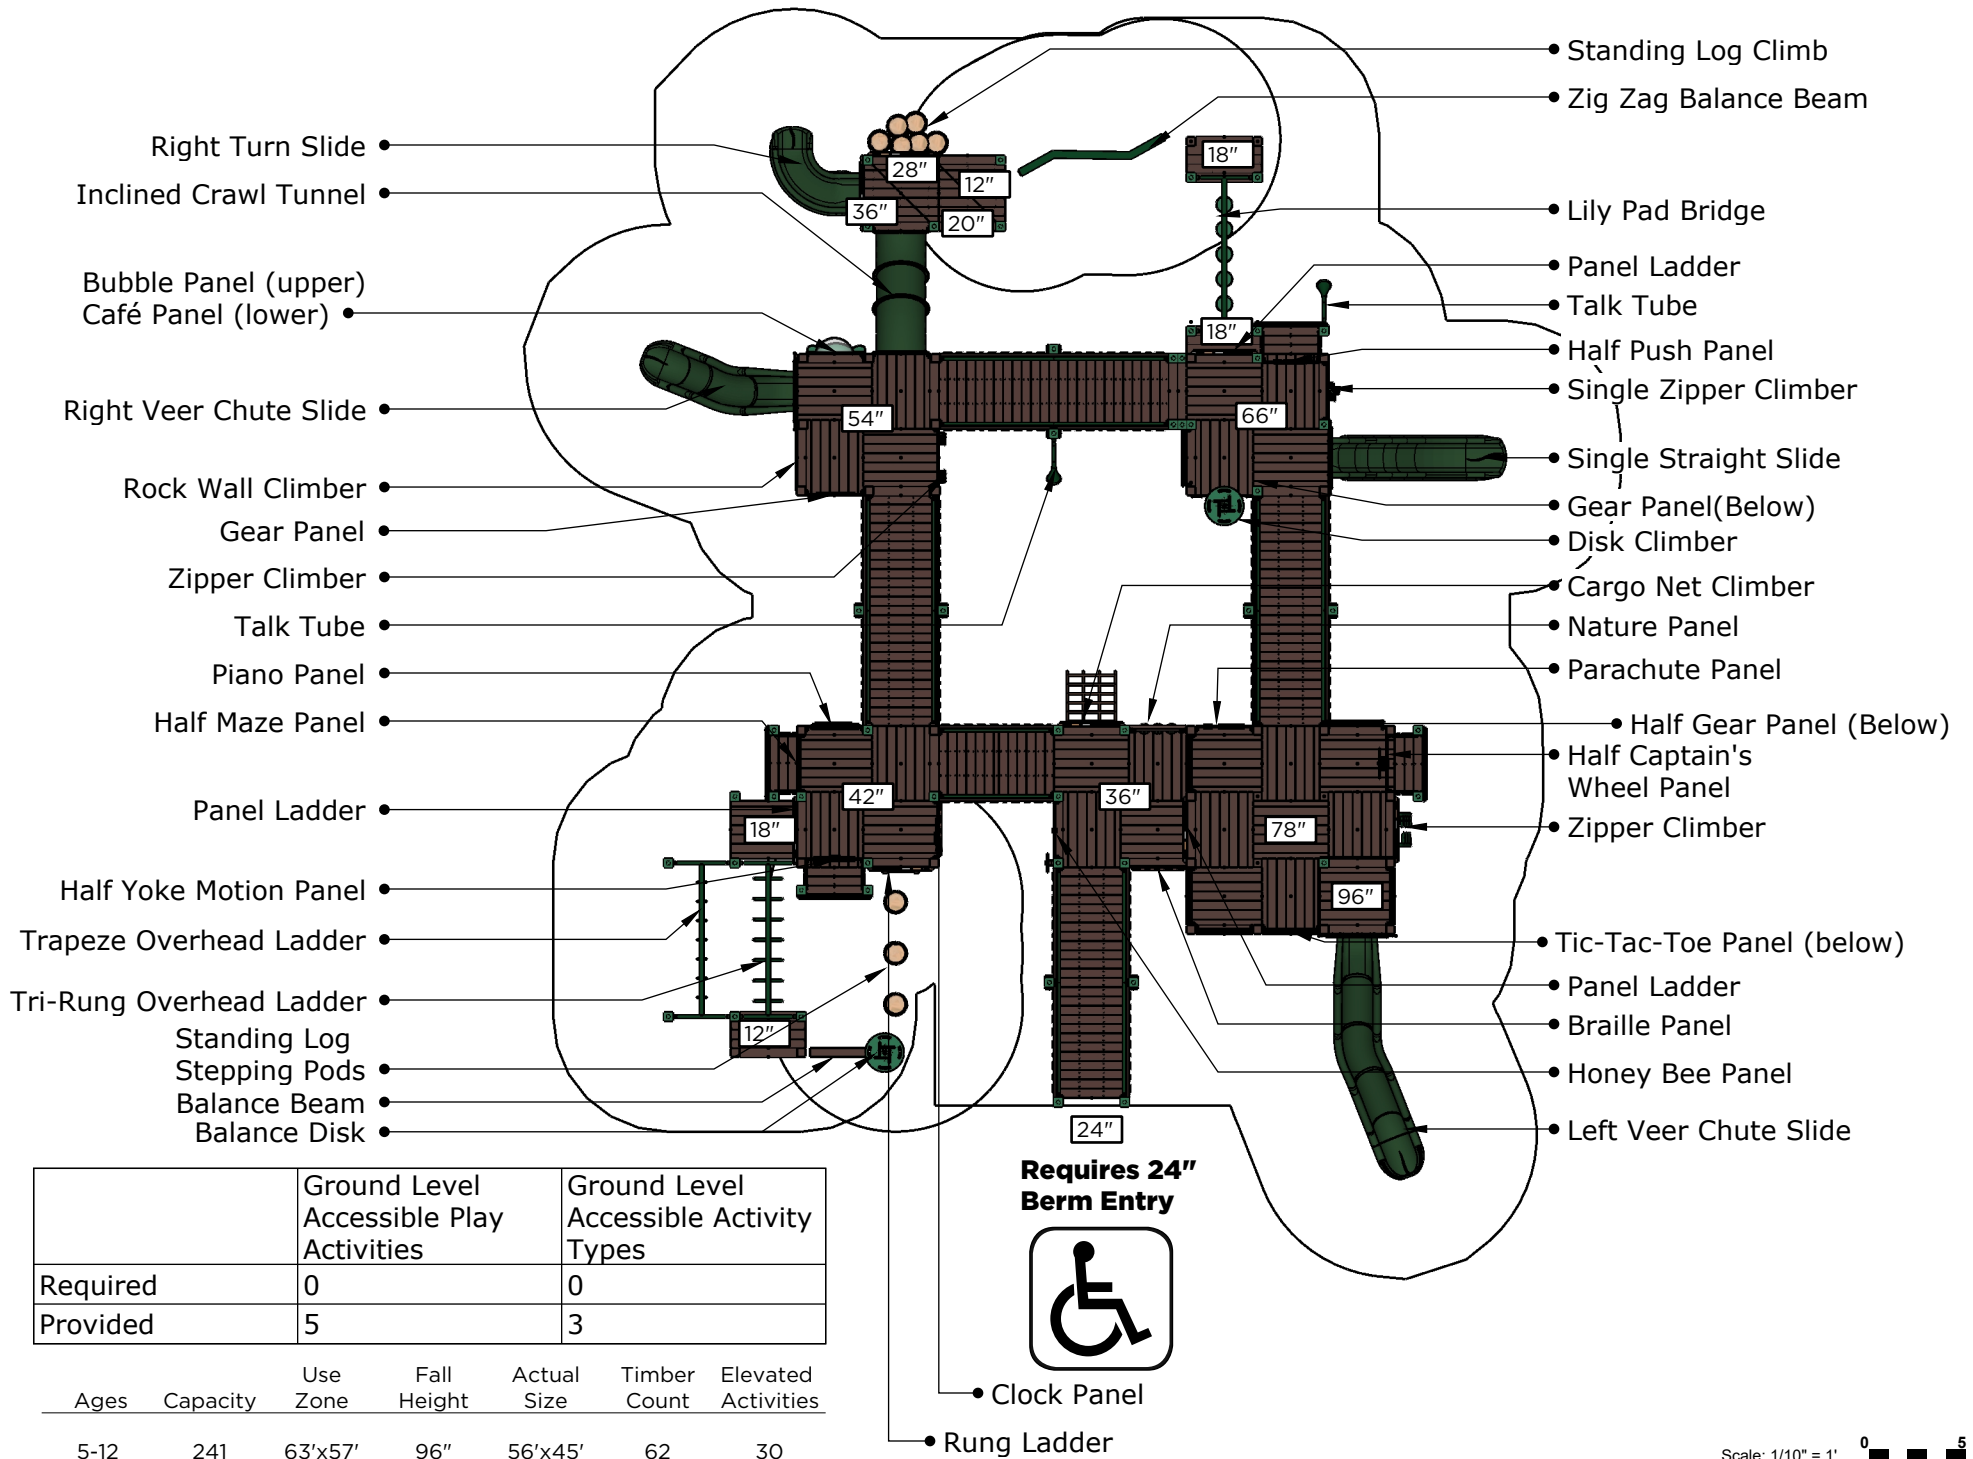

Conceptual Renderings Only. Subject to change without notice at SRP's Discretion

	Ground Level Accessible Play Activities	Ground Level Accessible Activity Types
Required	0	0
Provided	5	3

Ages	Capacity	Use Zone	Fall Height	Actual Size	Timber Count	Elevated Activities
5-12	241	63'x57'	96"	56'x45'	62	30

Scale: 1/10" = 1'

Structure: R3FX-30054-R4
Age: 5-12

Series: Recycled

Access: Ramp

Theme: Nature

Preliminary Concept Design

Conceptual Renderings Only. Subject to change without notice at SRP's Discretion

Scale: 1/10" = 1' 0 5 10

Ages	Capacity	Use Zone	Fall Height	Actual Size	Timber Count	Elevated Activities
5-12	241	63'x57'	96"	56'x45'	62	30

Partner

Superior[®]
RECREATIONAL PRODUCTS
A PLAYCORE Company

<https://srpplayground.com/>