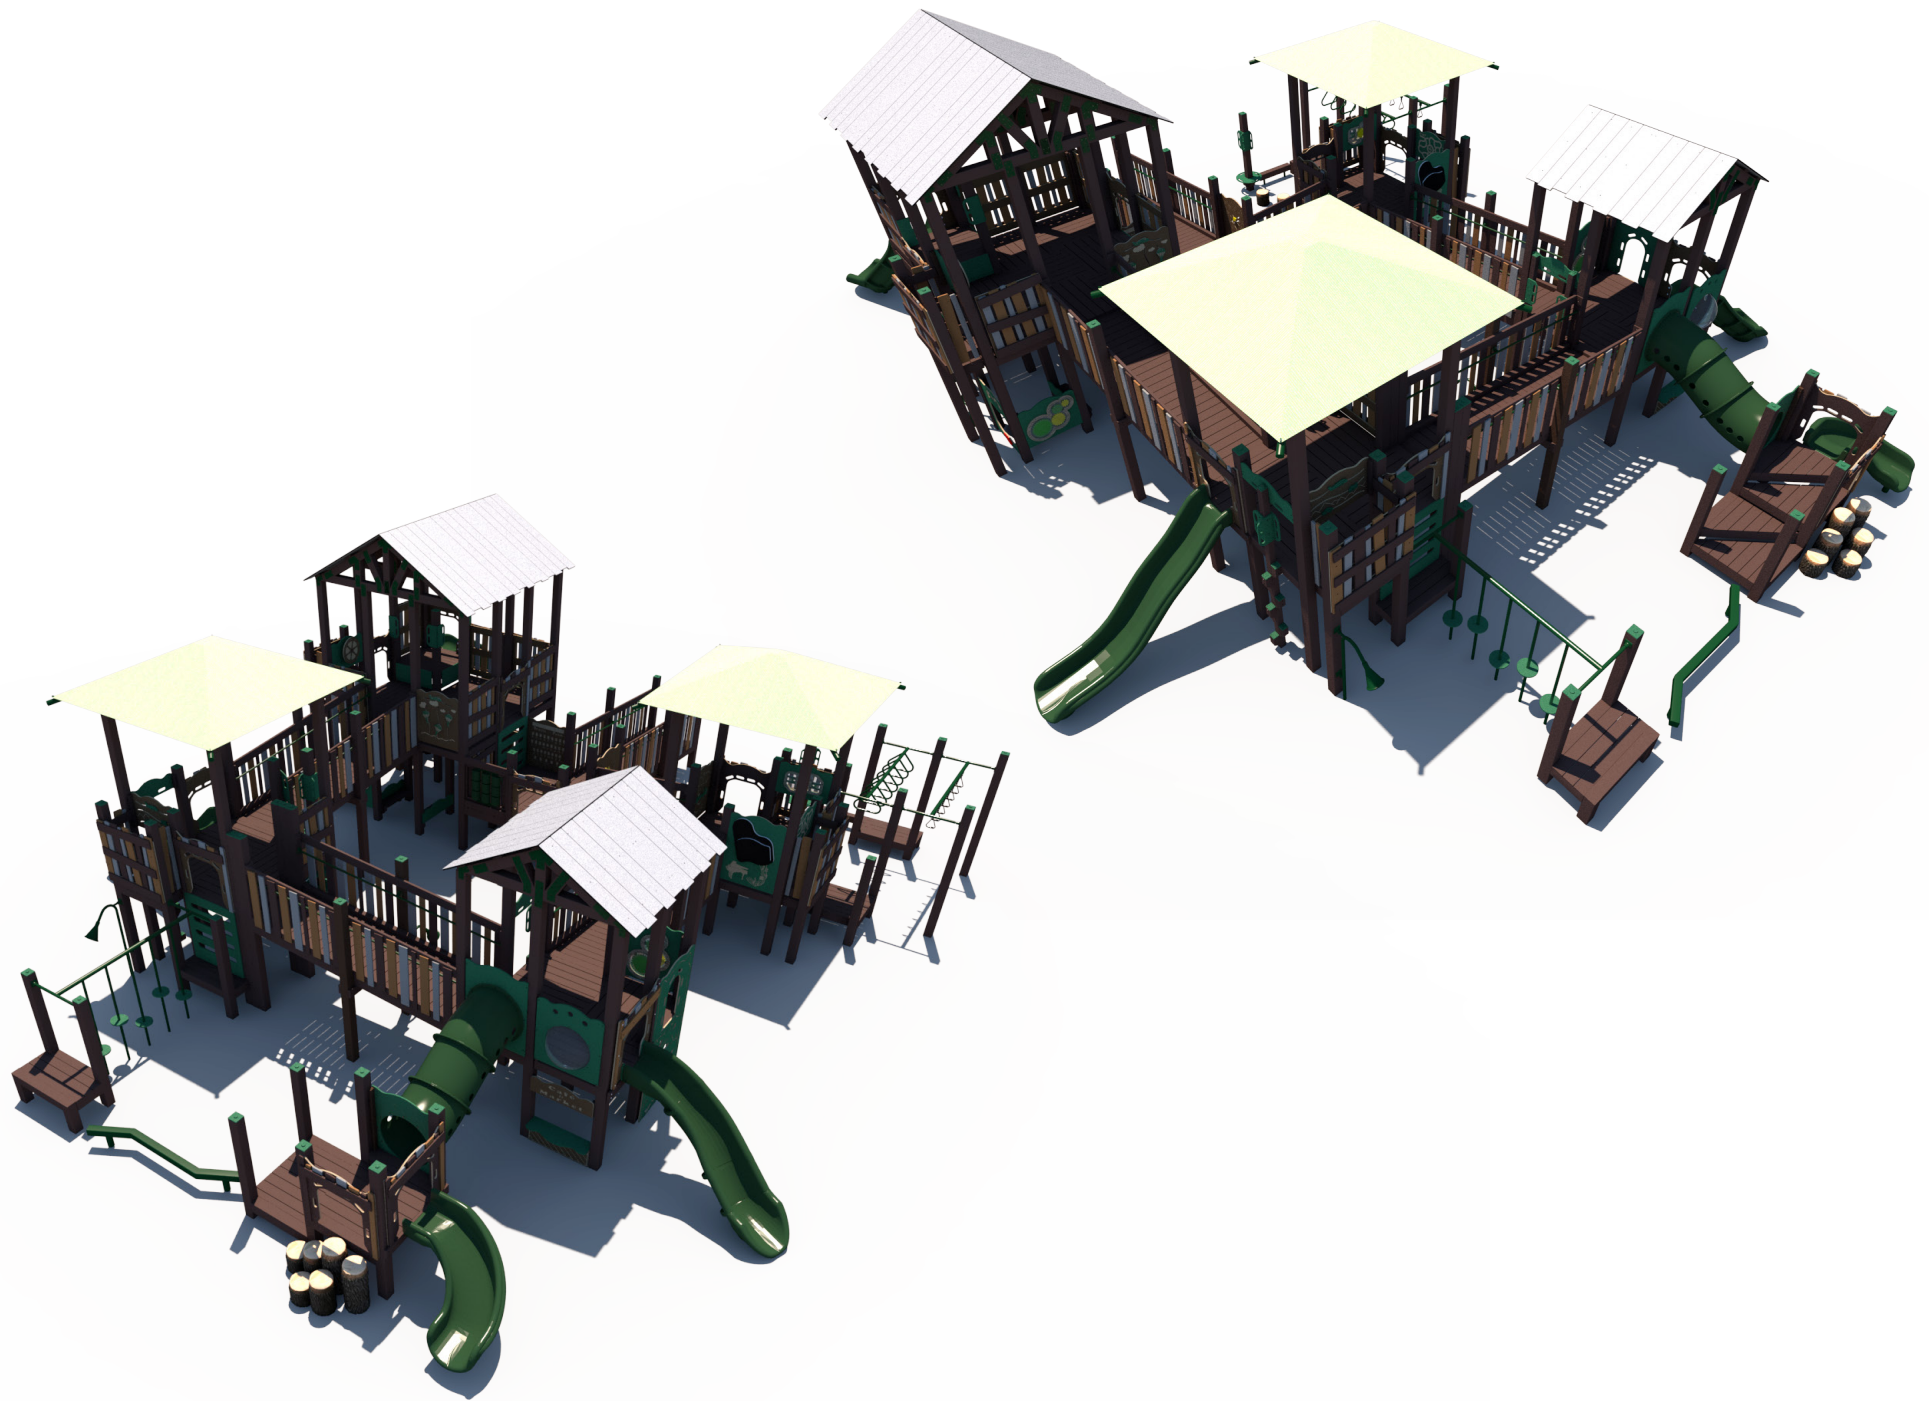

Structure: R3FX-30054-R4
Age: 5-12

Series: Recycled

Access: Ramp

Theme: Nature

Preliminary Concept Design

Conceptual Renderings Only. Subject to change without notice at SRP's Discretion