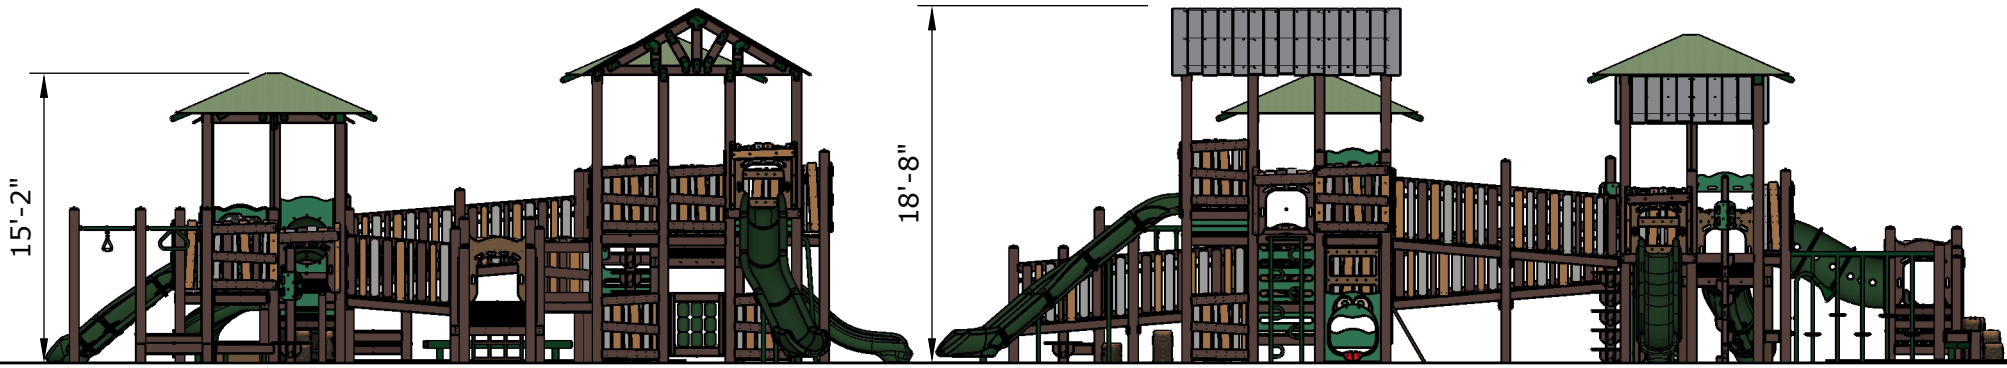

Conceptual Renderings Only. Subject to change without notice at SRP's Discretion

	Ground Level Accessible Play Activities	Ground Level Accessible Activity Types
Required	0	0
Provided	5	3

Ages	Capacity	Use Zone	Fall Height	Actual Size	Timber Count	Elevated Activities
5-12	241	63'x57'	96"	56'x45'	62	30

Scale: 1/10" = 1'

Structure: R3FX-30054-R4
Age: 5-12

Series: Recycled

Access: Ramp

Theme: Nature

Preliminary Concept Design

Conceptual Renderings Only. Subject to change without notice at SRP's Discretion

Scale: 1/10" = 1' 0 5 10

Ages	Capacity	Use Zone	Fall Height	Actual Size	Timber Count	Elevated Activities
5-12	241	63'x57'	96"	56'x45'	62	30

Partner

Superior[®]
RECREATIONAL PRODUCTS
A PLAYCORE Company

<https://srpplayground.com/>