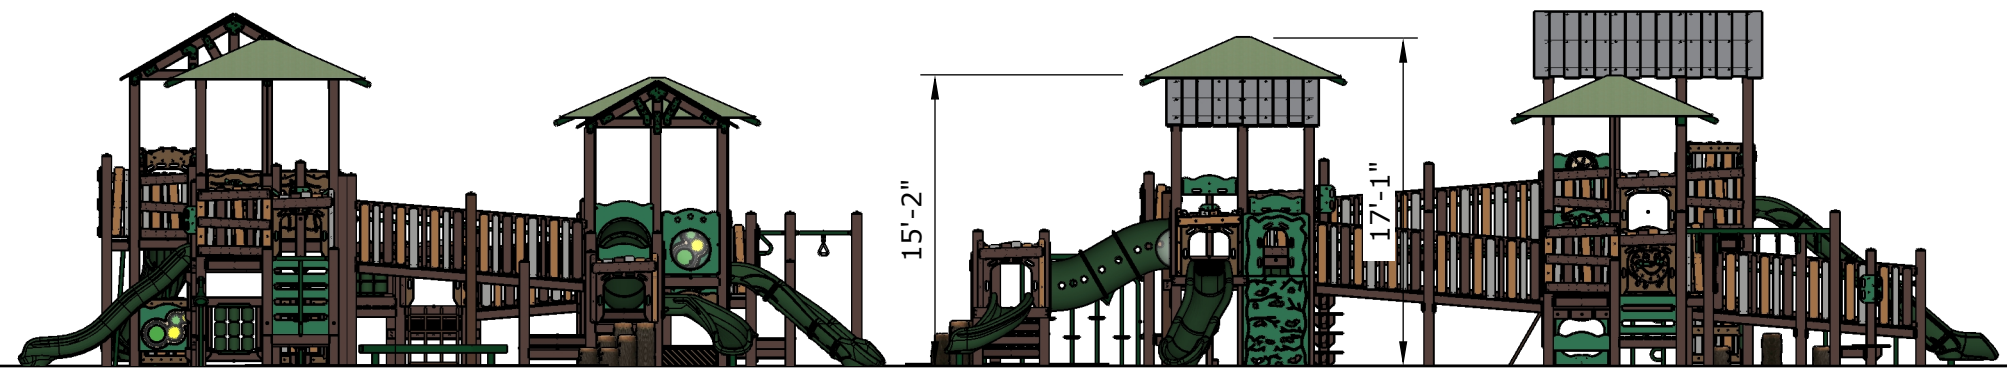

Conceptual Renderings Only. Subject to change without notice at SRP's Discretion

	Ground Level Accessible Play Activities	Ground Level Accessible Activity Types
Required	0	0
Provided	5	3

Ages	Capacity	Use Zone	Fall Height	Actual Size	Timber Count	Elevated Activities
5-12	241	63'x57'	96"	56'x45'	62	30

Scale: 1/10" = 1'

Structure: R3FX-30054-R4
Age: 5-12

Series: Recycled

Access: Ramp

Theme: Nature

Preliminary Concept Design

Conceptual Renderings Only. Subject to change without notice at SRP's Discretion

Scale: 1/10" = 1' 0 5 10

Ages	Capacity	Use Zone	Fall Height	Actual Size	Timber Count	Elevated Activities
5-12	241	63'x57'	96"	56'x45'	62	30

Partner

Superior[®]
RECREATIONAL PRODUCTS
A PLAYCORE Company

<https://srpplayground.com/>