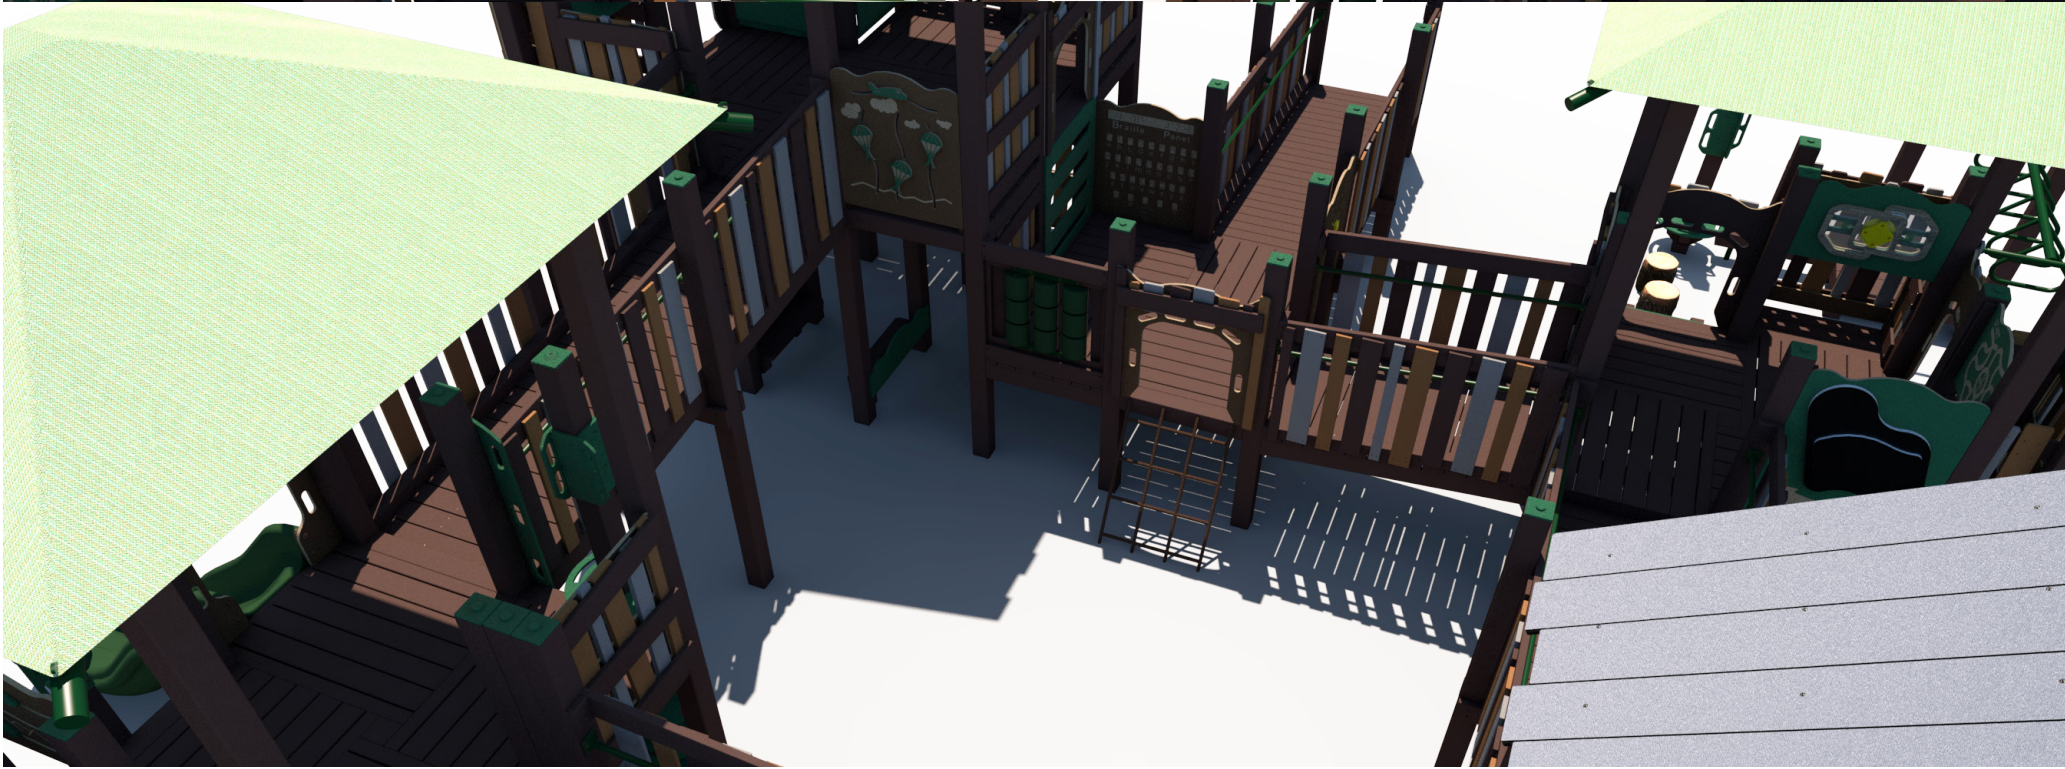

Structure: R3FX-30054-R4
Age: 5-12

Series: Recycled

Access: Ramp

Theme: Nature

Preliminary Concept Design

Conceptual Renderings Only. Subject to change without notice at SRP's Discretion

Structure: R3FX-30054-R4
Age: 5-12
Series: Recycled

Preliminary Concept Design

Conceptual Renderings Only. Subject to change without notice at SRP's Discretion

Structure: R3FX-30054-R4
Age: 5-12

Series: Recycled

Access: Ramp

Theme: Nature

Preliminary Concept Design

Conceptual Renderings Only. Subject to change without notice at SRP's Discretion

	Ground Level Accessible Play Activities	Ground Level Accessible Activity Types
Required	0	0
Provided	5	3

Ages	Capacity	Use Zone	Fall Height	Actual Size	Timber Count	Elevated Activities
5-12	241	63'x57'	96"	56'x45'	62	30

Scale: 1/10" = 1'

Structure: R3FX-30054-R4
Age: 5-12

Series: Recycled

Access: Ramp

Theme: Nature

Preliminary Concept Design

Conceptual Renderings Only. Subject to change without notice at SRP's Discretion

Scale: 1/10" = 1' 0 5 10