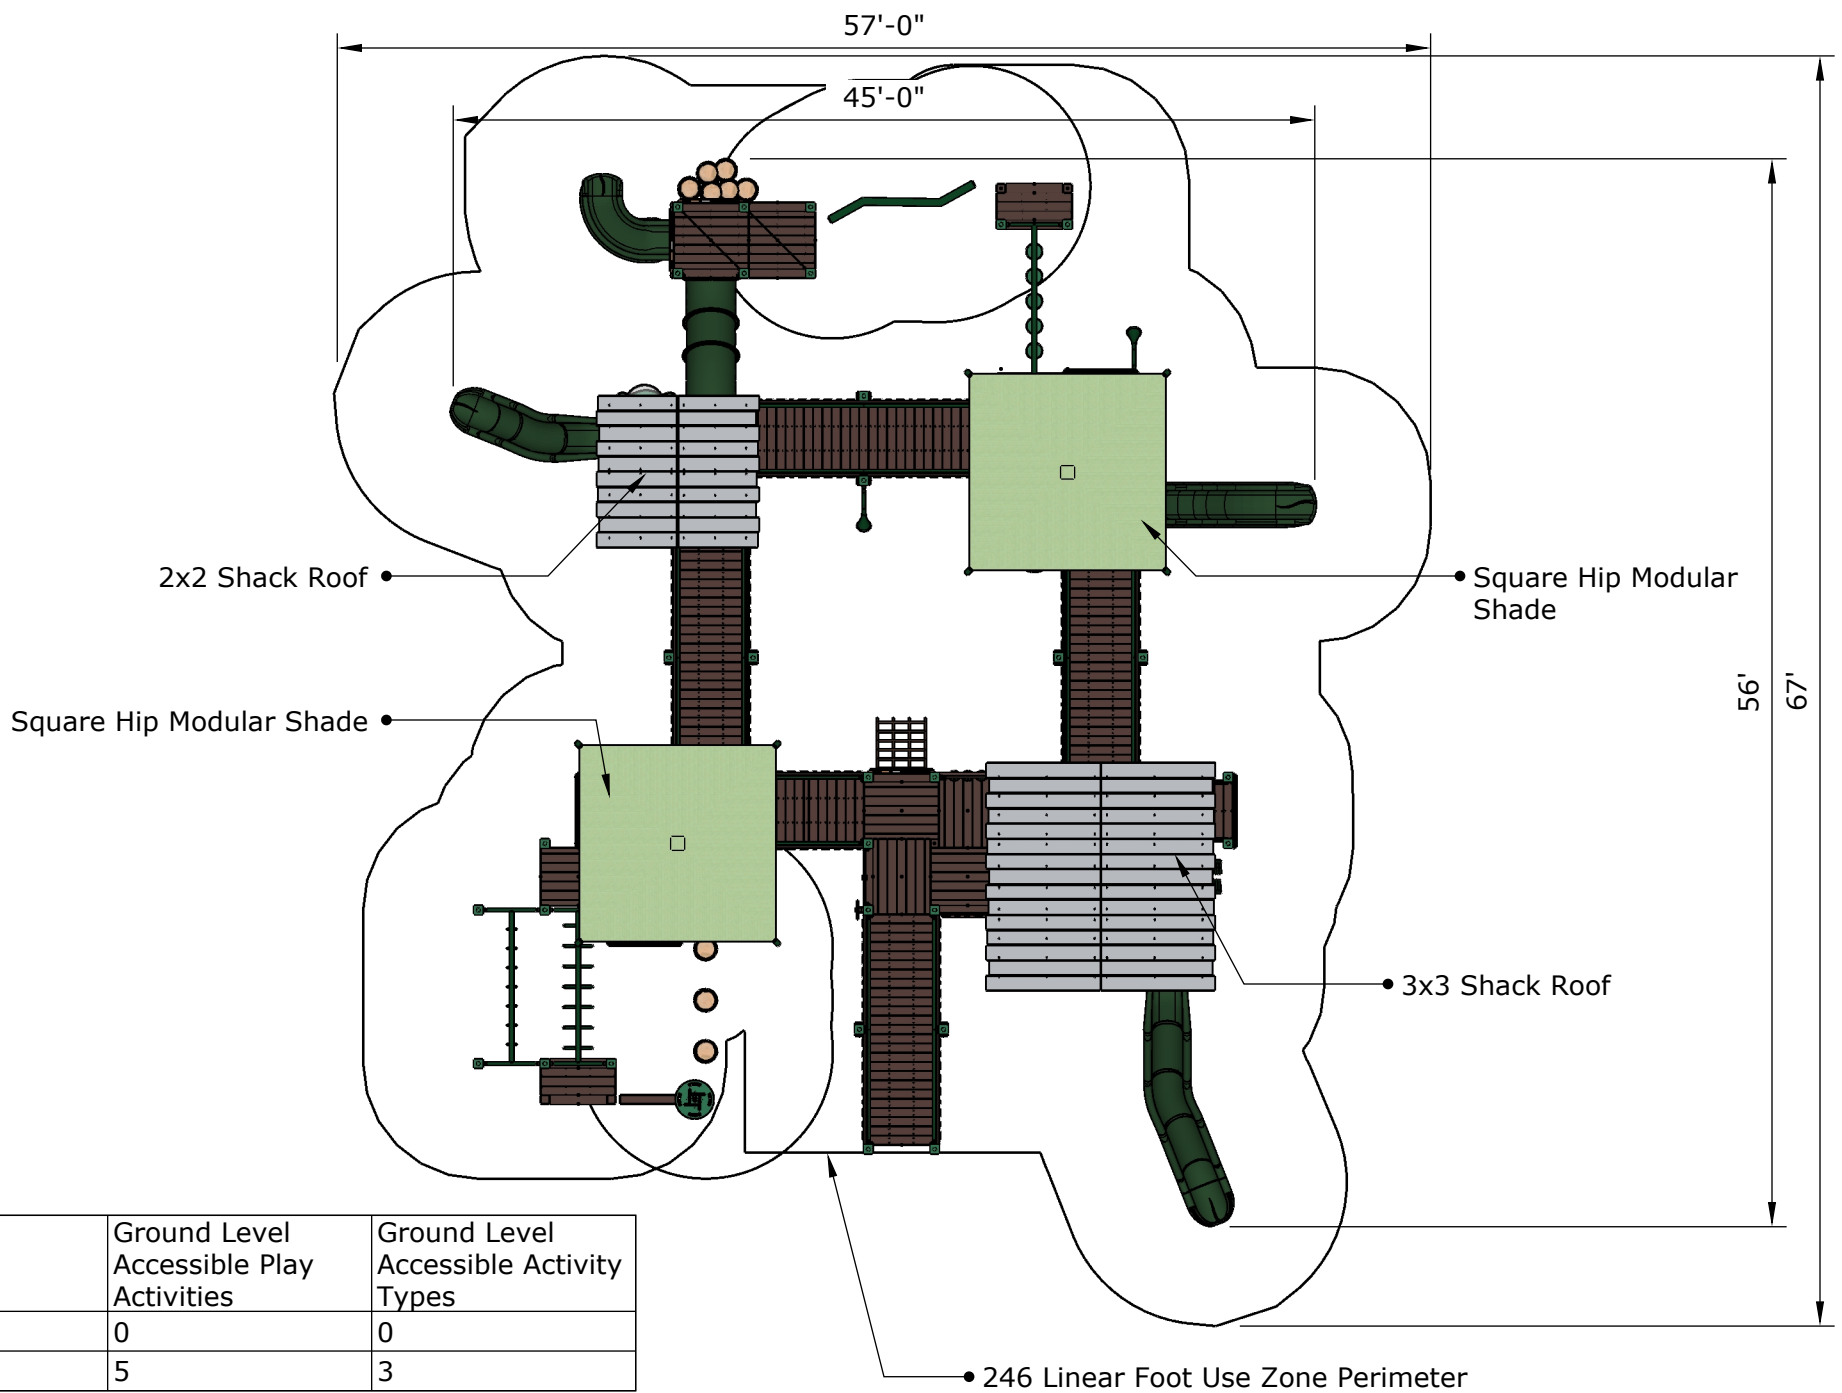

Preliminary Concept Design

Conceptual Renderings Only. Subject to change without notice at SRP's Discretion

Structure: R3FX-30054-R4
Age: 5-12

Series: Recycled

Access: Ramp

Theme: Nature

Preliminary Concept Design

Conceptual Renderings Only. Subject to change without notice at SRP's Discretion

	Ground Level Accessible Play Activities	Ground Level Accessible Activity Types
Required	0	0
Provided	5	3

Ages	Capacity	Use Zone	Fall Height	Actual Size	Timber Count	Elevated Activities
5-12	241	63'x57'	96"	56'x45'	62	30

Scale: 1/10" = 1'

Structure: R3FX-30054-R4
Age: 5-12

Series: Recycled

Access: Ramp

Theme: Nature

Preliminary Concept Design

Conceptual Renderings Only. Subject to change without notice at SRP's Discretion

Scale: 1/10" = 1' 0 5 10