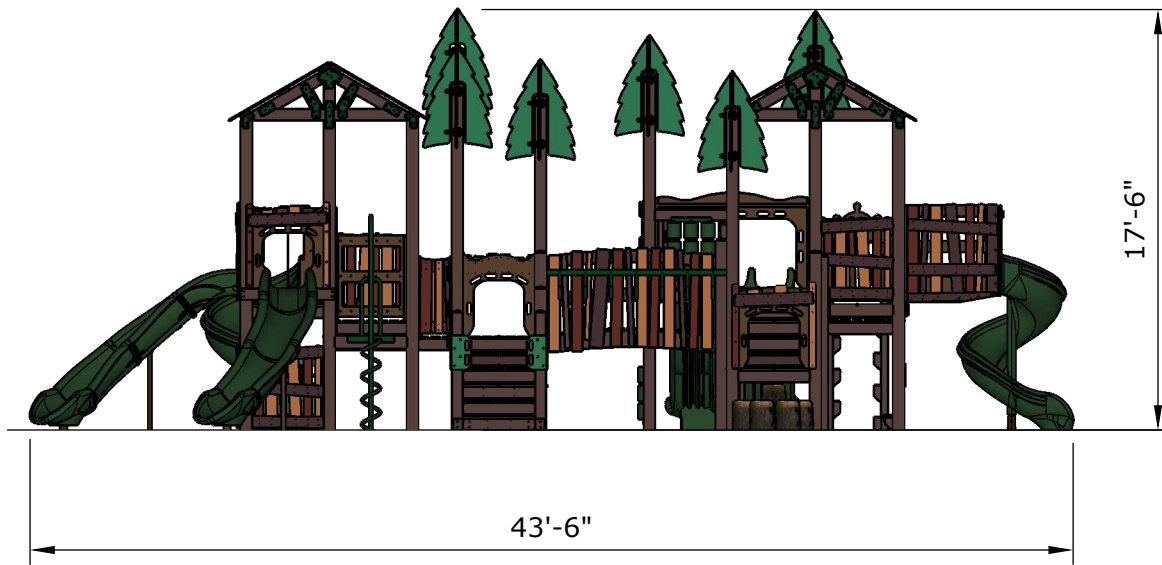

Series: Recycled

Access: Transfer

Theme: Nature

Preliminary Concept Design

Conceptual Renderings Only. Subject to change without notice at SRP's Discretion

Ages	Capacity	Use Zone	Fall Height	Actual Size	Timber Count	Elevated Activities
2-12	145	57'x46'	6'	44'x34'	42	19

Scale: 1/8" = 1'

	Ground Level Accessible Play Activities	Ground Level Accessible Activity Types
Required	6	3
Provided	7	3

Structure: R3FX-30057-R2
Age: 2-12
Series: Recycled

Access: Transfer

Theme: Nature

Conceptual Renderings Only. Subject to change without notice at SRP's Discretion

Preliminary Concept Design

Ages	Capacity	Use Zone	Fall Height	Actual Size	Timber Count	Elevated Activities
2-12	145	57'x46'	6'	44'x34'	42	19

	Ground Level Accessible Play Activities	Ground Level Accessible Activity Types
Required	6	3
Provided	7	3

Ages	Capacity	Use Zone	Fall Height	Actual Size	Timber Count	Elevated Activities
2-12	145	57'x46'	6'	44'x34'	42	19