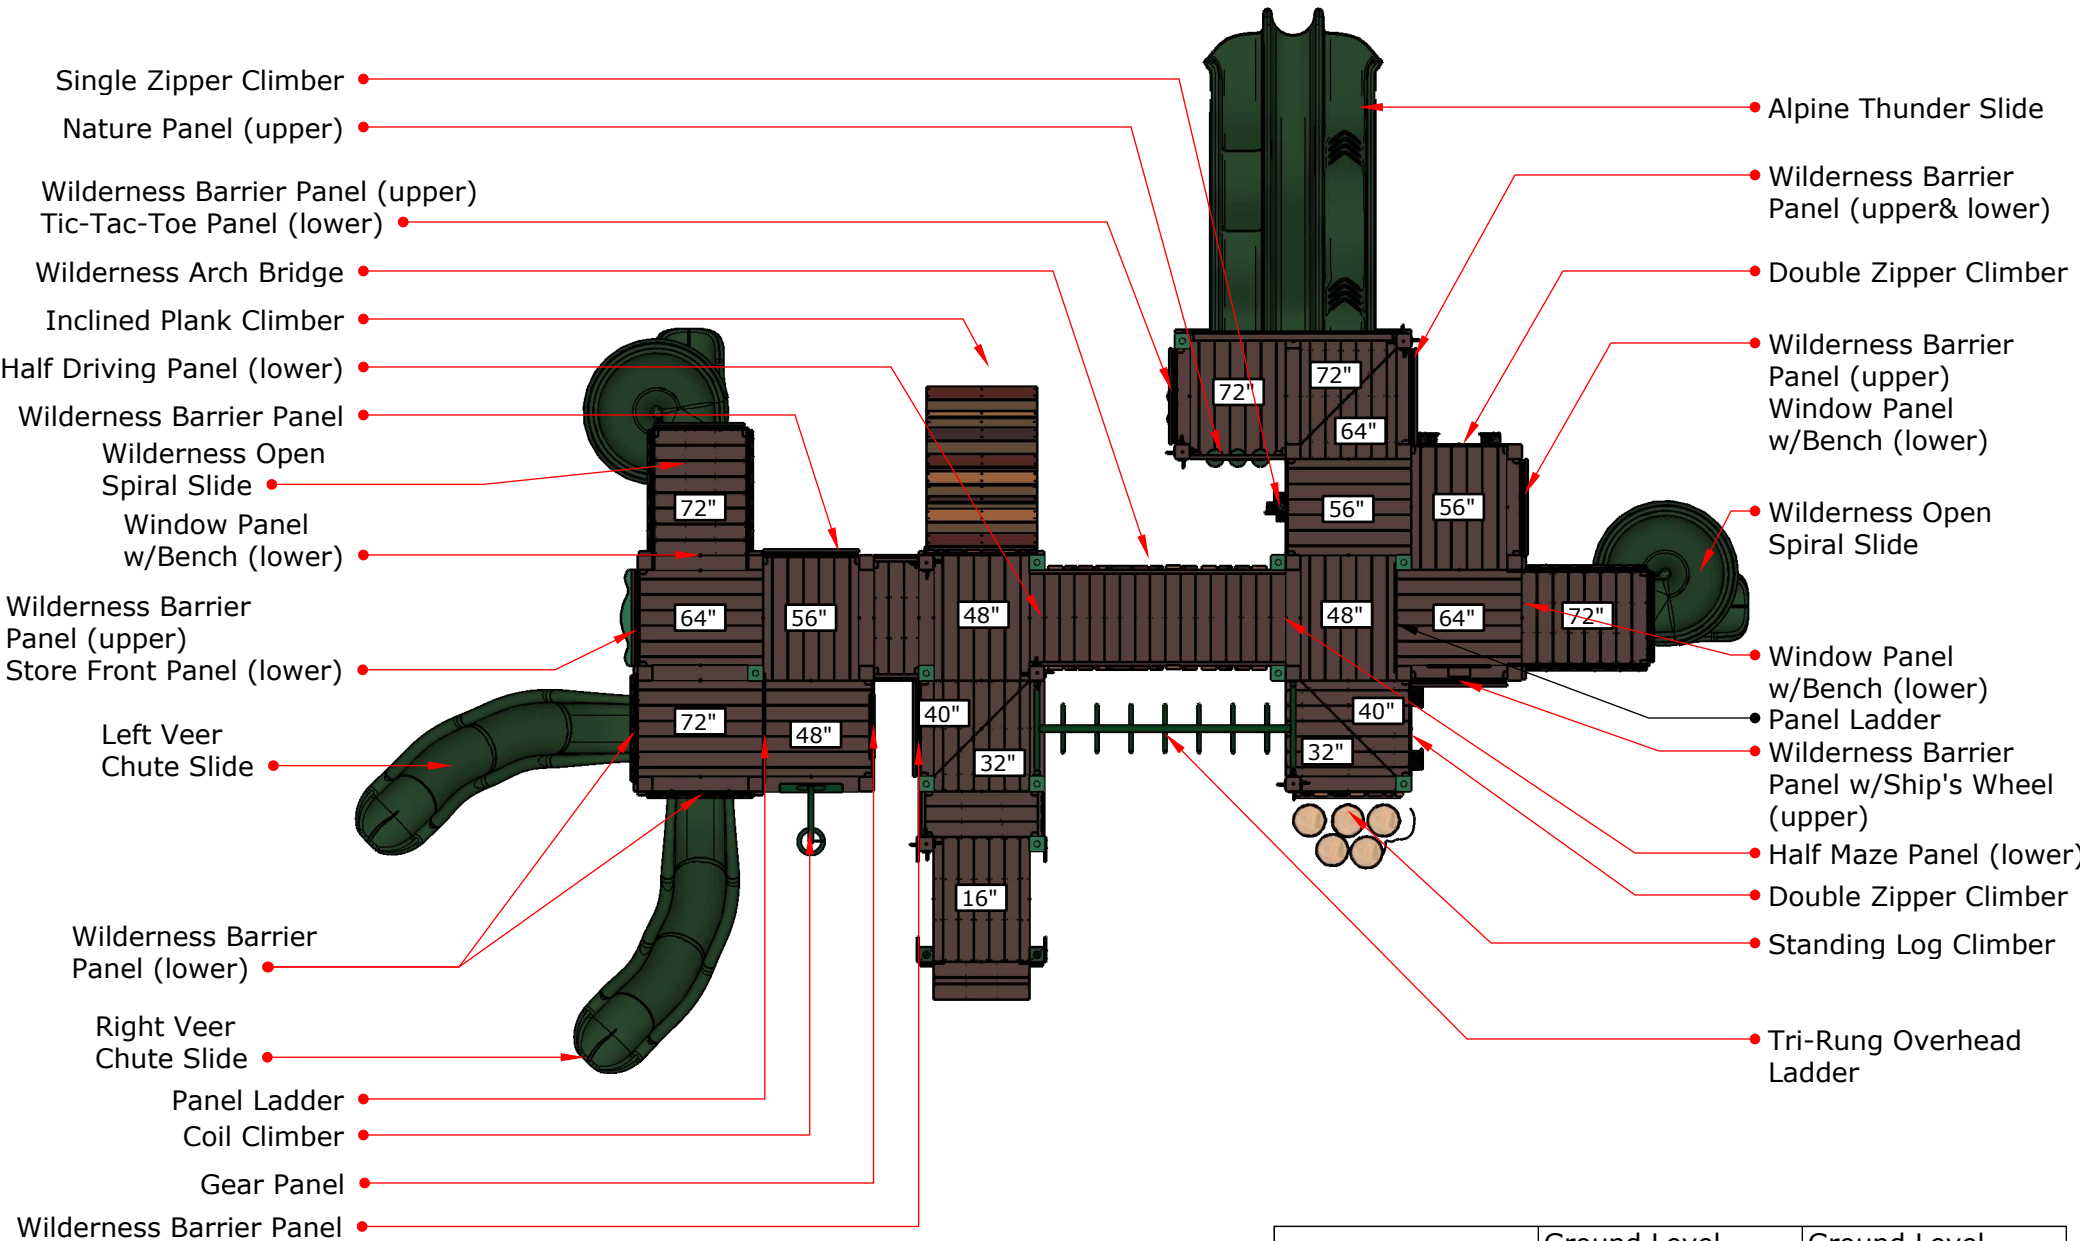

Scale: 1/8" = 1'

	Ground Level Accessible Play Activities	Ground Level Accessible Activity Types
Required	6	3
Provided	7	3

Structure: R3FX-30057-R2
Age: 2-12
Series: Recycled

Access: Transfer

Theme: Nature

Conceptual Renderings Only. Subject to change without notice at SRP's Discretion

Preliminary Concept Design

Ages	Capacity	Use Zone	Fall Height	Actual Size	Timber Count	Elevated Activities
2-12	145	57'x46'	6'	44'x34'	42	19

	Ground Level Accessible Play Activities	Ground Level Accessible Activity Types
Required	6	3
Provided	7	3

Ages	Capacity	Use Zone	Fall Height	Actual Size	Timber Count	Elevated Activities
2-12	145	57'x46'	6'	44'x34'	42	19