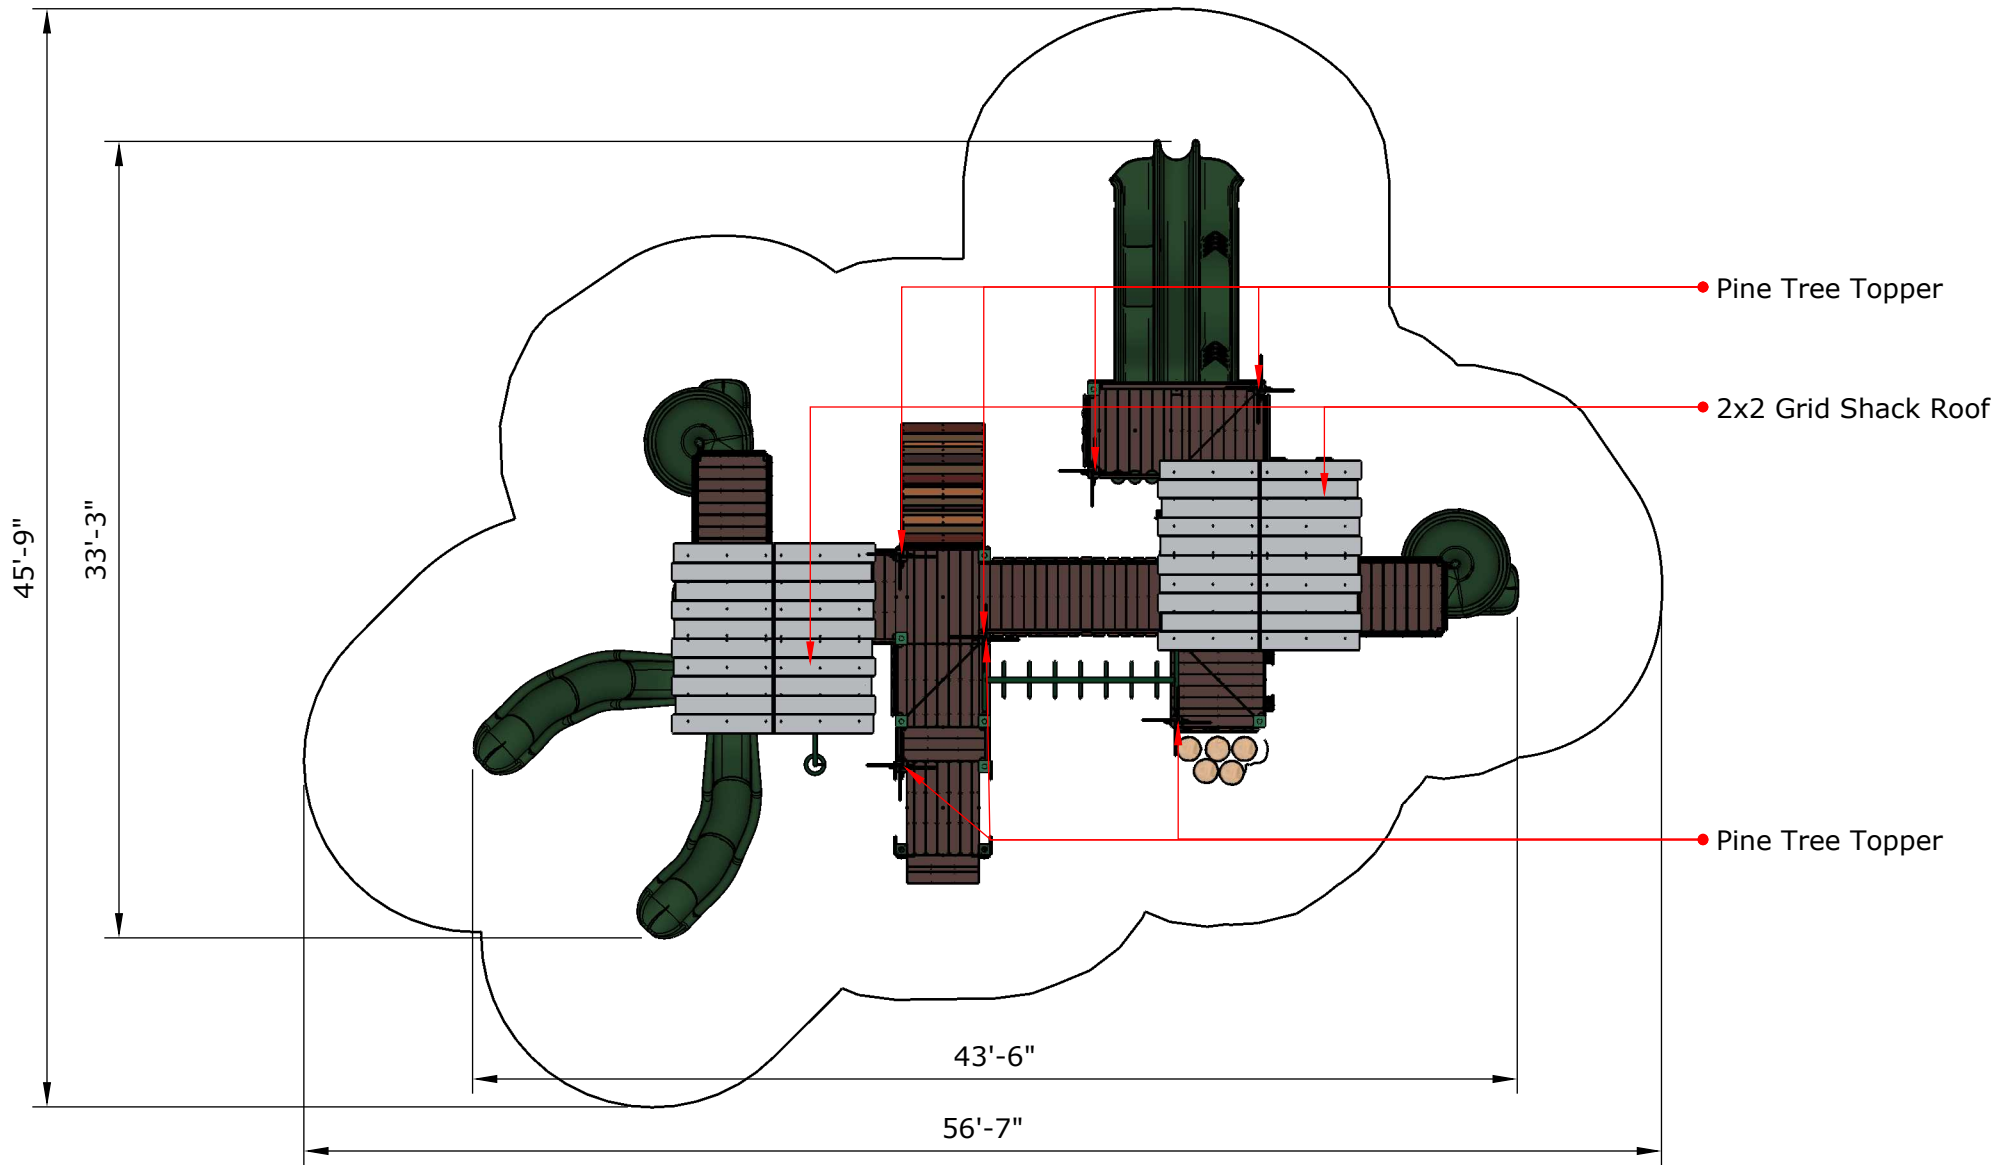

Date: 7/7/21

Structure: R3FX-30057-R2
Age: 2-12

Series: Recycled

Access: Transfer

Theme: Nature

Preliminary Concept Design

Conceptual Renderings Only. Subject to change without notice at SRP's Discretion

Structure: R3FX-30057-R2
Age: 2-12

Series: Recycled

Access: Transfer

Theme: Nature

Preliminary Concept Design

Conceptual Renderings Only. Subject to change without notice at SRP's Discretion

Ages	Capacity	Use Zone	Fall Height	Actual Size	Timber Count	Elevated Activities
2-12	145	57'x46'	6'	44'x34'	42	19

Scale: 1/8" = 1'

	Ground Level Accessible Play Activities	Ground Level Accessible Activity Types
Required	6	3
Provided	7	3

Structure: R3FX-30057-R2
Age: 2-12
Series: Recycled

Access: Transfer

Theme: Nature

Conceptual Renderings Only. Subject to change without notice at SRP's Discretion

Preliminary Concept Design

Ages	Capacity	Use Zone	Fall Height	Actual Size	Timber Count	Elevated Activities
2-12	145	57'x46'	6'	44'x34'	42	19