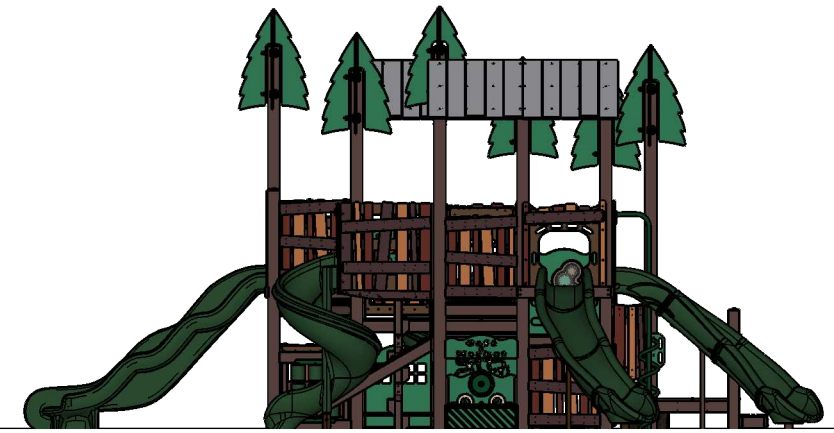

Date: 7/7/21

Structure: R3FX-30057-R2
Age: 2-12

Series: Recycled

Access: Transfer

Theme: Nature

Preliminary Concept Design

Conceptual Renderings Only. Subject to change without notice at SRP's Discretion

Structure: R3FX-30057-R2
Age: 2-12

Scale: 1/8" = 1'

	Ground Level Accessible Play Activities	Ground Level Accessible Activity Types
Required	6	3
Provided	7	3

Structure: R3FX-30057-R2
Age: 2-12
Series: Recycled

Access: Transfer

Theme: Nature

Conceptual Renderings Only. Subject to change without notice at SRP's Discretion

Preliminary Concept Design

Ages	Capacity	Use Zone	Fall Height	Actual Size	Timber Count	Elevated Activities
2-12	145	57'x46'	6'	44'x34'	42	19

	Ground Level Accessible Play Activities	Ground Level Accessible Activity Types
Required	6	3
Provided	7	3

Ages	Capacity	Use Zone	Fall Height	Actual Size	Timber Count	Elevated Activities
2-12	145	57'x46'	6'	44'x34'	42	19