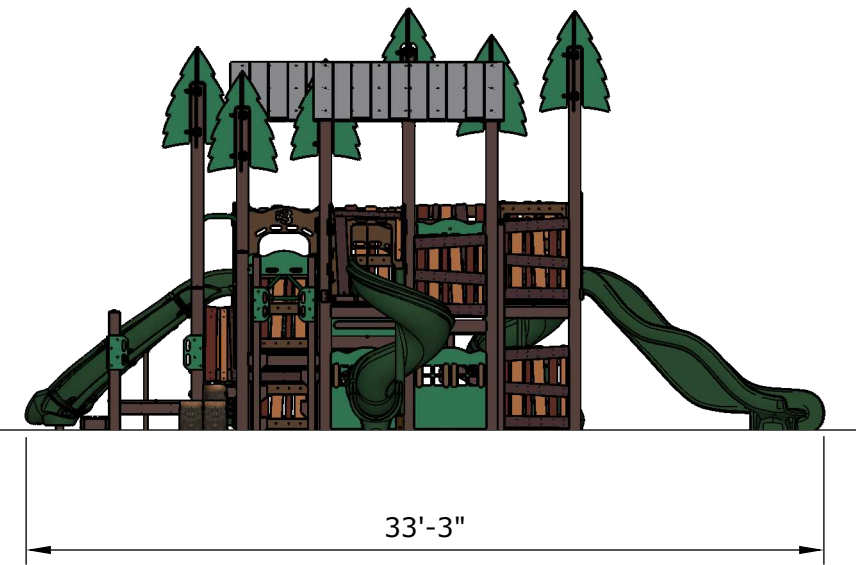

Date: 7/7/21

Structure: R3FX-30057-R2
Age: 2-12

Series: Recycled

Access: Transfer

Theme: Nature

Preliminary Concept Design

Conceptual Renderings Only. Subject to change without notice at SRP's Discretion

Structure: R3FX-30057-R2
Age: 2-12

Series: Recycled

Access: Transfer

Theme: Nature

Preliminary Concept Design

Conceptual Renderings Only. Subject to change without notice at SRP's Discretion

Ages	Capacity	Use Zone	Fall Height	Actual Size	Timber Count	Elevated Activities
2-12	145	57'x46'	6'	44'x34'	42	19

Conceptual Renderings Only. Subject to change without notice at SRP's Discretion

Preliminary Concept Design

Ages	Capacity	Use Zone	Fall Height	Actual Size	Timber Count	Elevated Activities
2-12	145	57'x46'	6'	44'x34'	42	19

	Ground Level Accessible Play Activities	Ground Level Accessible Activity Types
Required	6	3
Provided	7	3

Ages	Capacity	Use Zone	Fall Height	Actual Size	Timber Count	Elevated Activities
2-12	145	57'x46'	6'	44'x34'	42	19