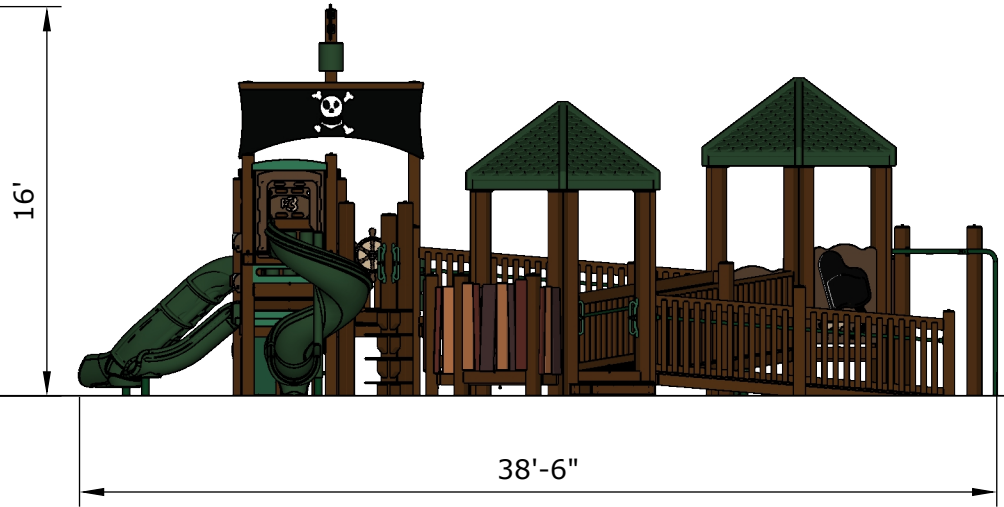

Pirate Theme

R3FX-30068 - Inclusive Pirate Theme

Ages	Capacity	Use Zone	Fall Height	Actual Size	Timber Count
2-12	112	51'x49'	6'	39'x37'	49

Scale: 1/8" = 1'

Pirates

Ages	Capacity	Use Zone	Fall Height	Actual Size	Timber Count
2-12	112	51'x49'	6'	39'x37'	49

Scale: 1/8" = 1'