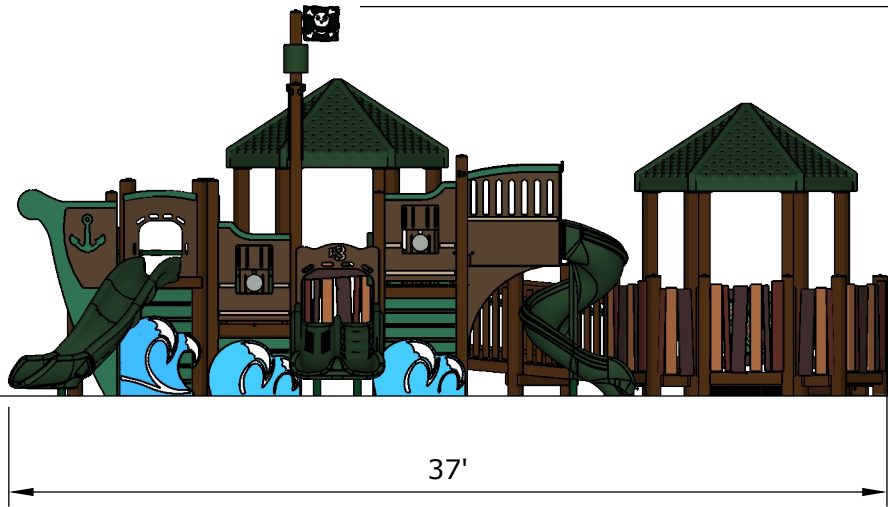

Pirate Theme

R3FX-30068 - Inclusive Pirate Theme

Ages	Capacity	Use Zone	Fall Height	Actual Size	Timber Count
2-12	112	51'x49'	6'	39'x37'	49

Scale: 1/8" = 1'

Pirates

Ages	Capacity	Use Zone	Fall Height	Actual Size	Timber Count
2-12	112	51'x49'	6'	39'x37'	49

Scale: 1/8" = 1'