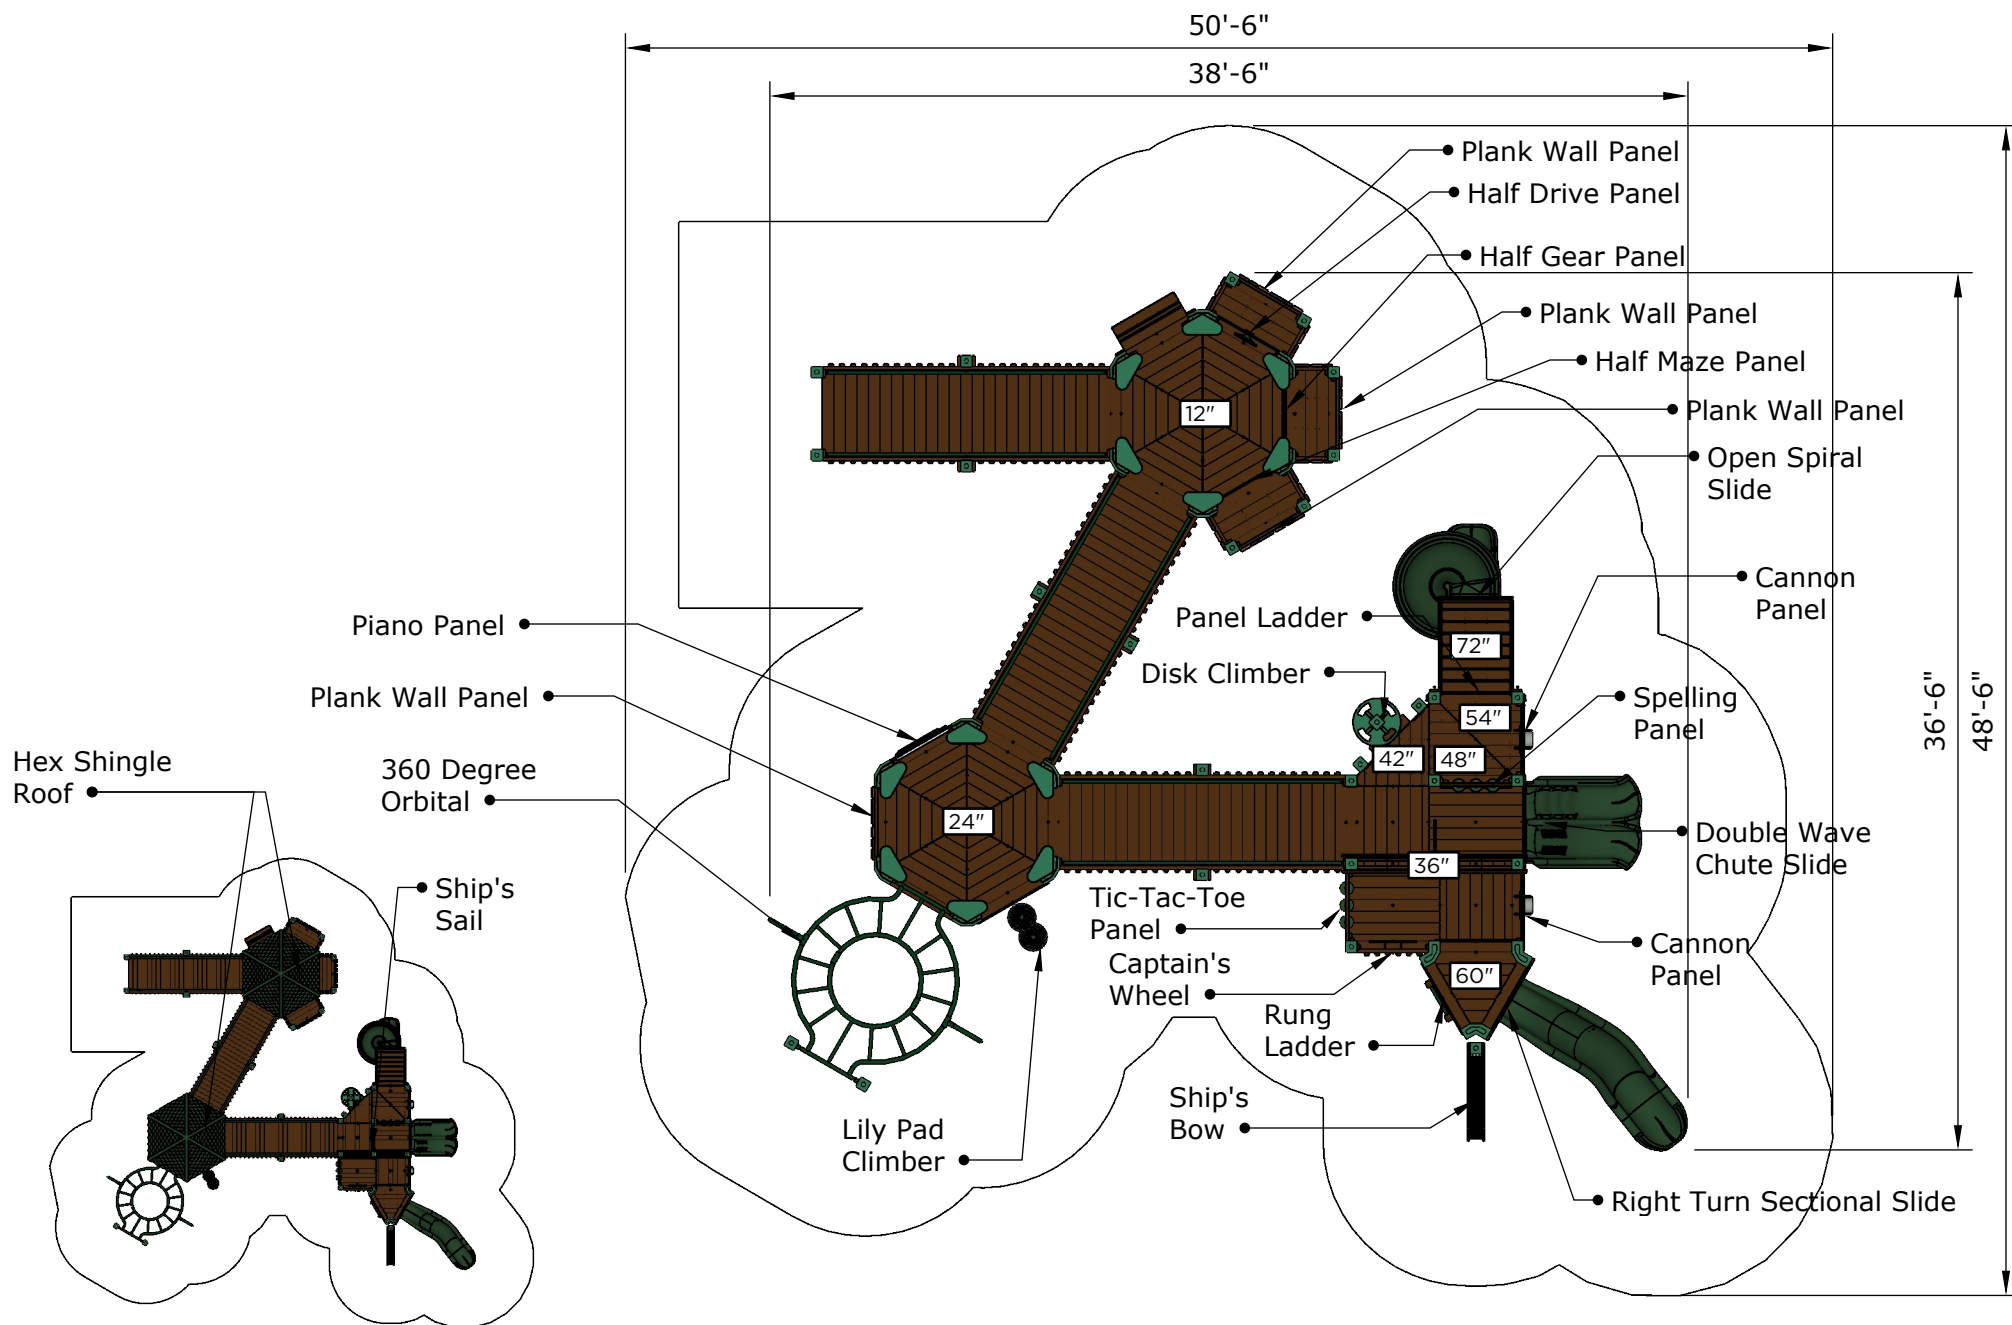

Pirate Theme

R3FX-30068 - Inclusive Pirate Theme

Ages	Capacity	Use Zone	Fall Height	Actual Size	Timber Count
2-12	112	51'x49'	6'	39'x37'	49

Scale: 1/8" = 1'

Pirates

Ages	Capacity	Use Zone	Fall Height	Actual Size	Timber Count
2-12	112	51'x49'	6'	39'x37'	49

Scale: 1/8" = 1'