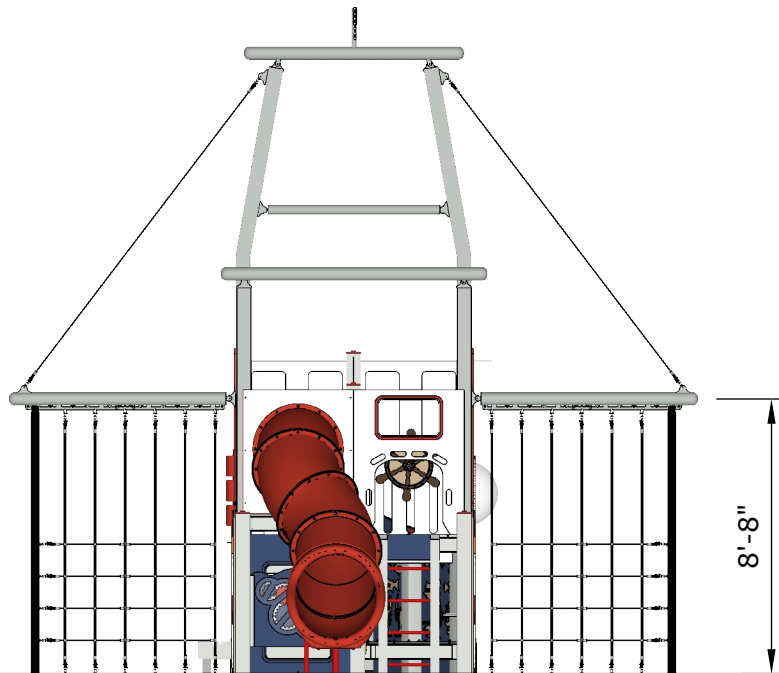

Scale: 1/6" = 1'

Lower Level Activities

Ages	Capacity	Use Zone	Fall Height	Actual Size	Timber Count	Elevated Activities
2-12	69	40'x33'	5'	28'x22'	29	11

	Ground Level Accessible Play Activities	Ground Level Accessible Activity Types
Required	4	3
Provided	11	4

Structure: R3FX-30075-R2
 Age: 2 - 12 / Series: Recycled / Theme: Shrimp Boat

Preliminary Concept Design

Conceptual Renderings Only. Subject to change without notice at SRP's Discretion

Ages	Capacity	Use Zone	Fall Height	Actual Size	Timber Count	Elevated Activities
2-12	69	40'x33'	5'	28'x22'	29	11

Scale: 1/6" = 1'

Structure: R3FX-30075-R2
 Age: 2 - 12 / Series: Recycled / Theme: Shrimp Boat

Preliminary Concept Design

Conceptual Renderings Only. Subject to change without notice at SRP's Discretion

SRP **FX**