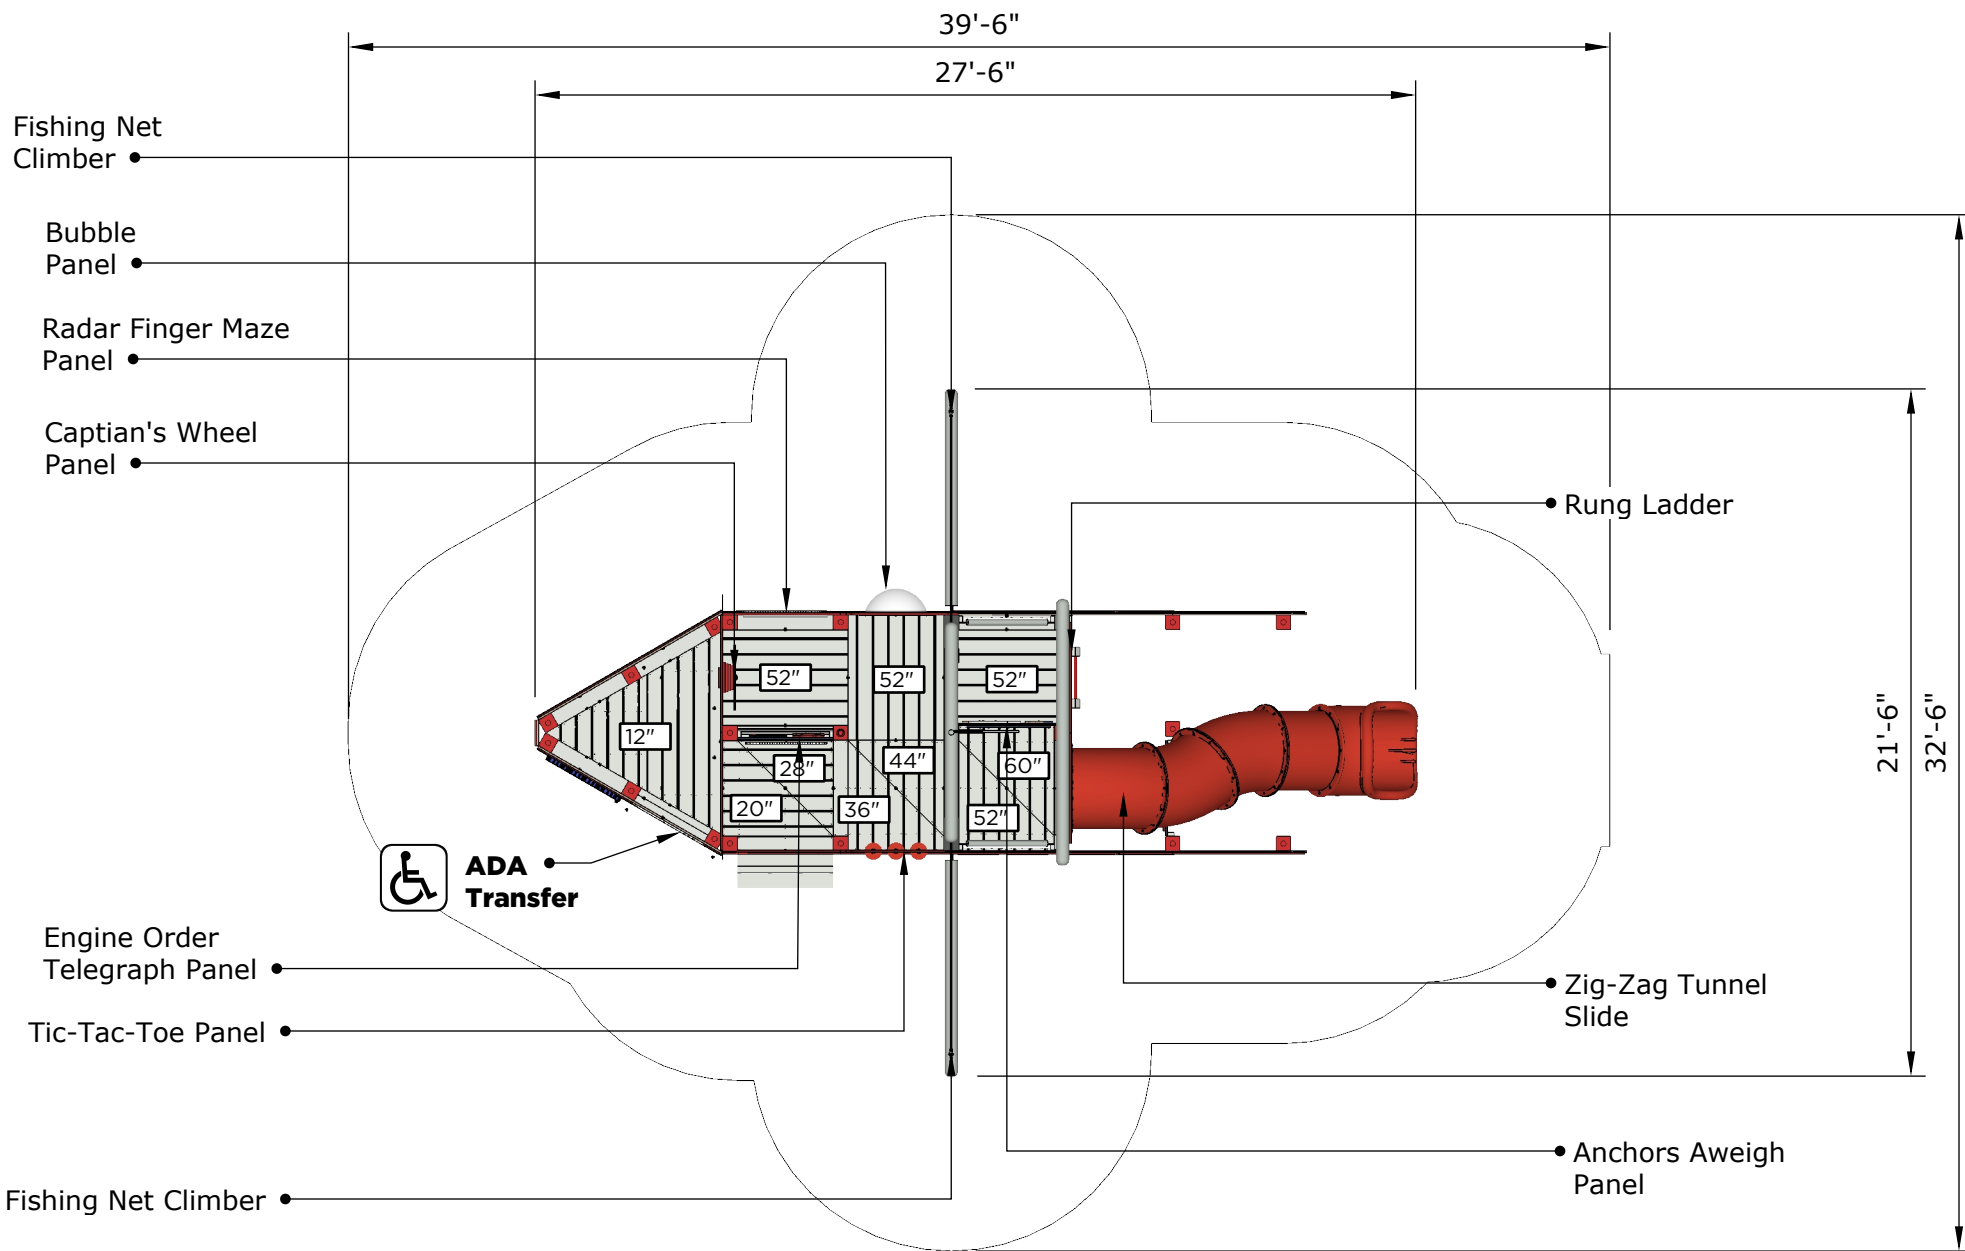

Upper Level Activities

Ages	Capacity	Use Zone	Fall Height	Actual Size	Timber Count	Elevated Activities
2-12	69	40'x33'	5'	28'x22'	29	11

	Ground Level Accessible Play Activities	Ground Level Accessible Activity Types
Required	4	3
Provided	11	4

Scale: 1/6" = 1'

Structure: R3FX-30075-R2
 Age: 2 - 12 / Series: Recycled / Theme: Shrimp Boat

Preliminary Concept Design

Conceptual Renderings Only. Subject to change without notice at SRP's Discretion

SRP **FX**