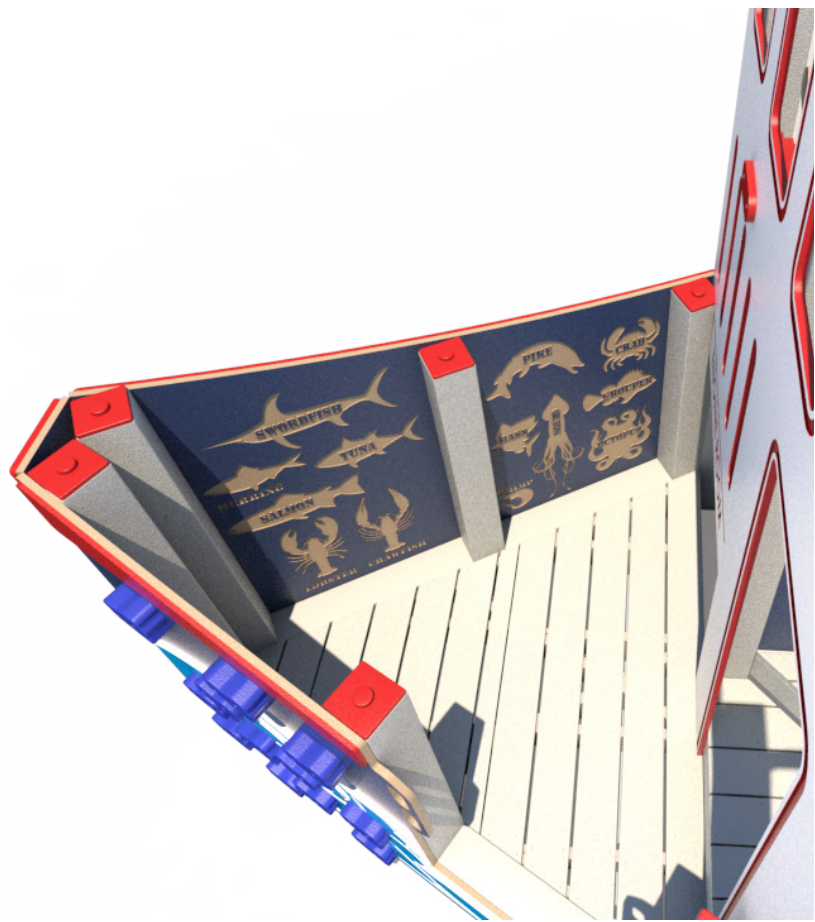

Transfer

Recycled

Age Group

Structure: R3FX-30075-R2

Theme: Shrimp Boat

Preliminary Concept Design

Designer: N.Guice

Date: 07/14/2020

Conceptual Renderings Only. Subject to change without notice at SRP's Discretion

Structure: R3FX-30075-R2
Age: 2 - 12 / Series: Recycled / Theme: Shrimp Boat

Preliminary Concept Design

Conceptual Renderings Only. Subject to change without notice at SRP's Discretion

Scale: 1/6" = 1'

Structure: R3FX-30075-R2
 Age: 2 - 12 / Series: Recycled / Theme: Shrimp Boat

Preliminary Concept Design

Conceptual Renderings Only. Subject to change without notice at SRP's Discretion

SRP **FX**