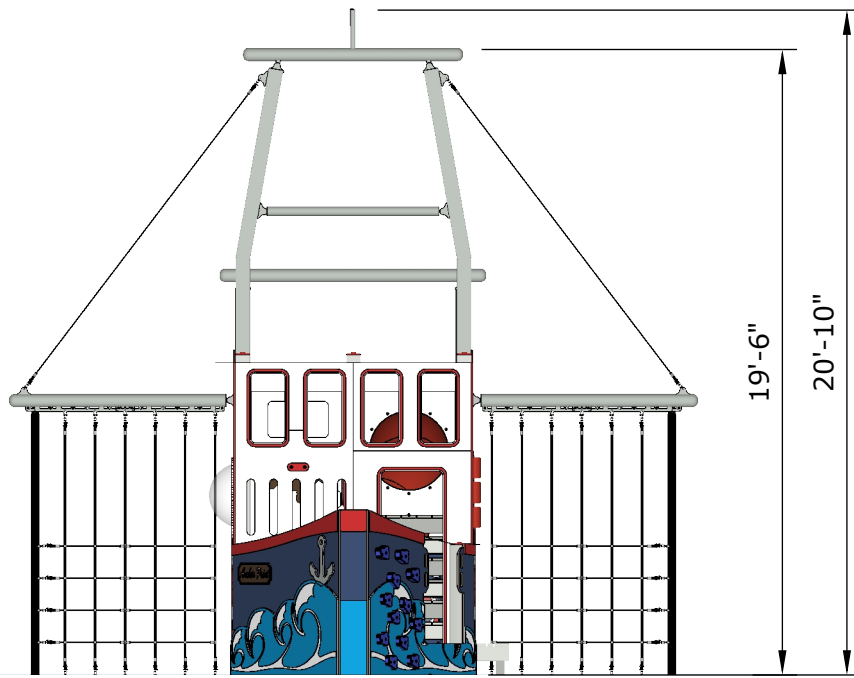

Conceptual Renderings Only. Subject to change without notice at SRP's Discretion

Structure: R3FX-30075-R2
Age: 2 - 12 / Series: Recycled / Theme: Shrimp Boat

Preliminary Concept Design

Conceptual Renderings Only. Subject to change without notice at SRP's Discretion

Scale: 1/6" = 1'

Lower Level Activities

Ages	Capacity	Use Zone	Fall Height	Actual Size	Timber Count	Elevated Activities
2-12	69	40'x33'	5'	28'x22'	29	11

	Ground Level Accessible Play Activities	Ground Level Accessible Activity Types
Required	4	3
Provided	11	4

Structure: R3FX-30075-R2
 Age: 2 - 12 / Series: Recycled / Theme: Shrimp Boat

Preliminary Concept Design

Conceptual Renderings Only. Subject to change without notice at SRP's Discretion

Ages	Capacity	Use Zone	Fall Height	Actual Size	Timber Count	Elevated Activities
2-12	69	40'x33'	5'	28'x22'	29	11

Scale: 1/6" = 1'

Structure: R3FX-30075-R2
 Age: 2 - 12 / Series: Recycled / Theme: Shrimp Boat

Preliminary Concept Design

Conceptual Renderings Only. Subject to change without notice at SRP's Discretion

SRP **FX**