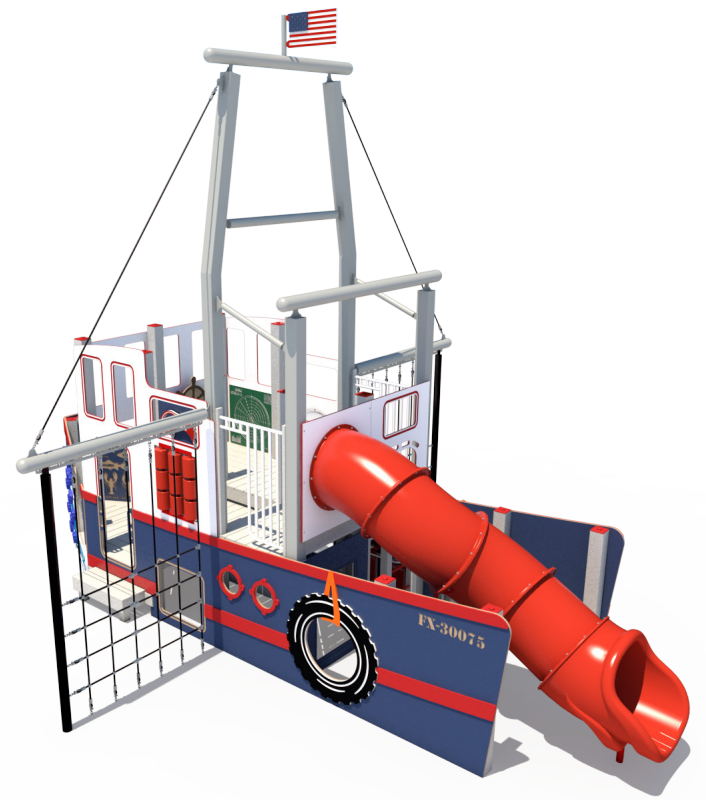

Transfer

Recycled

Age Group

Structure: R3FX-30075-R2

Theme: Shrimp Boat

Preliminary Concept Design

Designer: N.Guice

Date: 07/14/2020

Conceptual Renderings Only. Subject to change without notice at SRP's Discretion

Structure: R3FX-30075-R2
Age: 2 - 12 / Series: Recycled / Theme: Shrimp Boat

Preliminary Concept Design

Conceptual Renderings Only. Subject to change without notice at SRP's Discretion

Structure: R3FX-30075-R2
 Age: 2 - 12 / Series: Recycled / Theme: Shrimp Boat

Preliminary Concept Design

Conceptual Renderings Only. Subject to change without notice at SRP's Discretion

Ages	Capacity	Use Zone	Fall Height	Actual Size	Timber Count	Elevated Activities
2-12	69	40'x33'	5'	28'x22'	29	11

Scale: 1/6" = 1'

Structure: R3FX-30075-R2
 Age: 2 - 12 / Series: Recycled / Theme: Shrimp Boat

Preliminary Concept Design

Conceptual Renderings Only. Subject to change without notice at SRP's Discretion

SRP **FX**