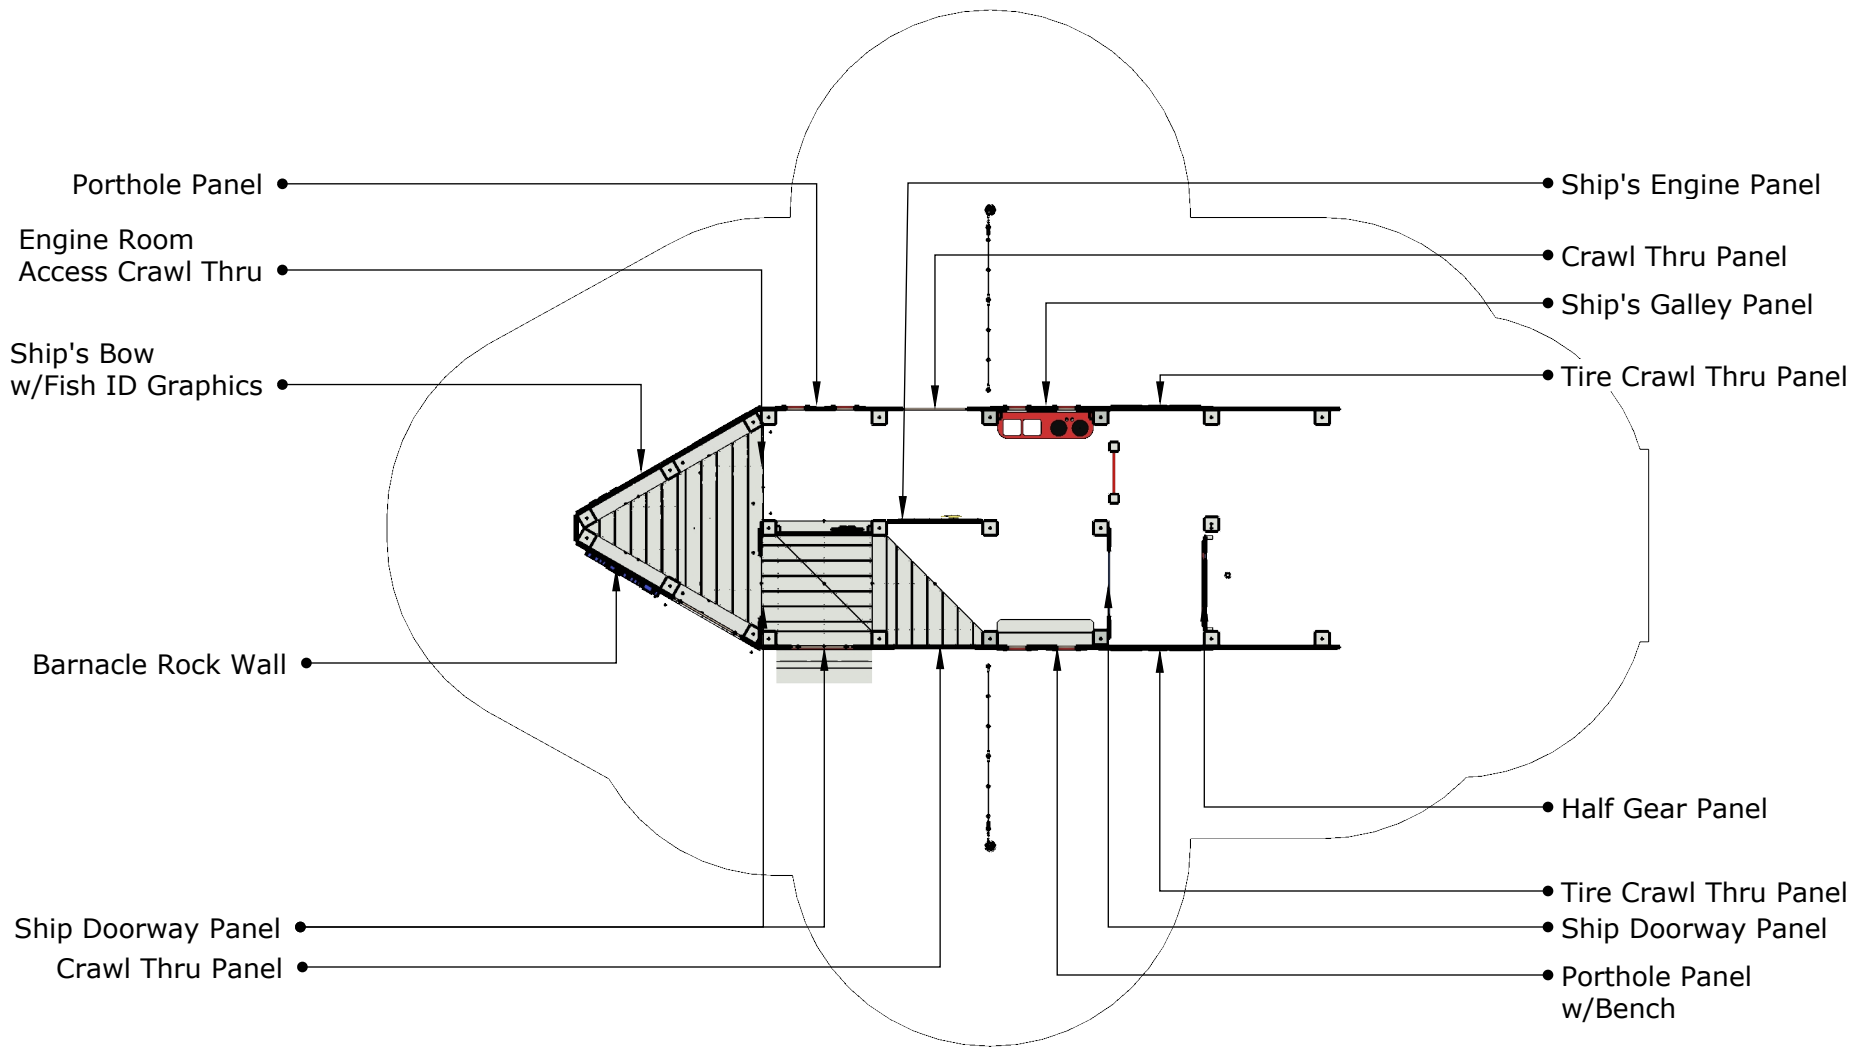

Upper Level Activities

Ages	Capacity	Use Zone	Fall Height	Actual Size	Timber Count	Elevated Activities
2-12	69	40'x33'	5'	28'x22'	29	11

	Ground Level Accessible Play Activities	Ground Level Accessible Activity Types
Required	4	3
Provided	11	4