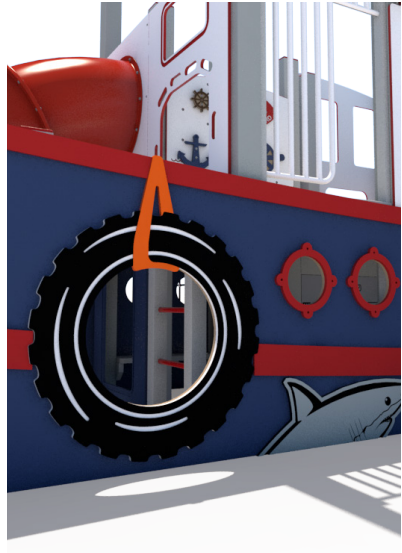

Transfer

Recycled

Age Group

Structure: R3FX-30075-R2

Theme: Shrimp Boat

Preliminary Concept Design

Designer: N.Guice

Date: 07/14/2020

Conceptual Renderings Only. Subject to change without notice at SRP's Discretion

Structure: R3FX-30075-R2
Age: 2 - 12 / Series: Recycled / Theme: Shrimp Boat

Preliminary Concept Design

Conceptual Renderings Only. Subject to change without notice at SRP's Discretion