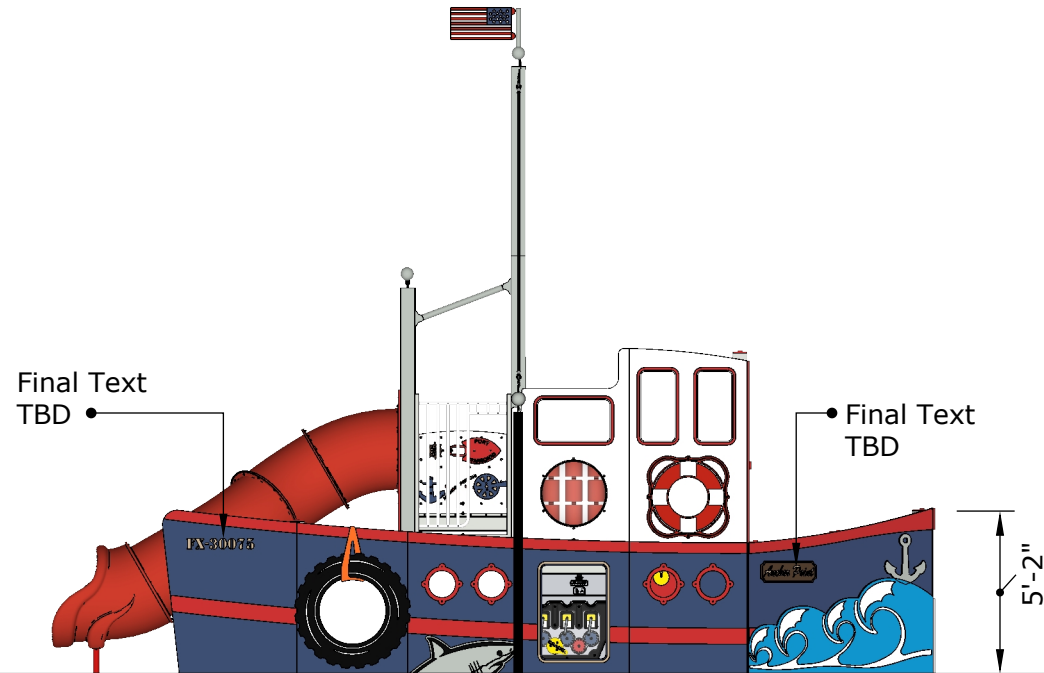

Conceptual Renderings Only. Subject to change without notice at SRP's Discretion

Structure: R3FX-30075-R2
Age: 2 - 12 / Series: Recycled / Theme: Shrimp Boat

Preliminary Concept Design

Conceptual Renderings Only. Subject to change without notice at SRP's Discretion

Scale: 1/6" = 1'

Lower Level Activities

Ages	Capacity	Use Zone	Fall Height	Actual Size	Timber Count	Elevated Activities
2-12	69	40'x33'	5'	28'x22'	29	11

	Ground Level Accessible Play Activities	Ground Level Accessible Activity Types
Required	4	3
Provided	11	4

Structure: R3FX-30075-R2
 Age: 2 - 12 / Series: Recycled / Theme: Shrimp Boat

Preliminary Concept Design

Conceptual Renderings Only. Subject to change without notice at SRP's Discretion

Ages	Capacity	Use Zone	Fall Height	Actual Size	Timber Count	Elevated Activities
2-12	69	40'x33'	5'	28'x22'	29	11

Scale: 1/6" = 1'

Structure: R3FX-30075-R2
 Age: 2 - 12 / Series: Recycled / Theme: Shrimp Boat

Preliminary Concept Design

Conceptual Renderings Only. Subject to change without notice at SRP's Discretion

SRP **FX**