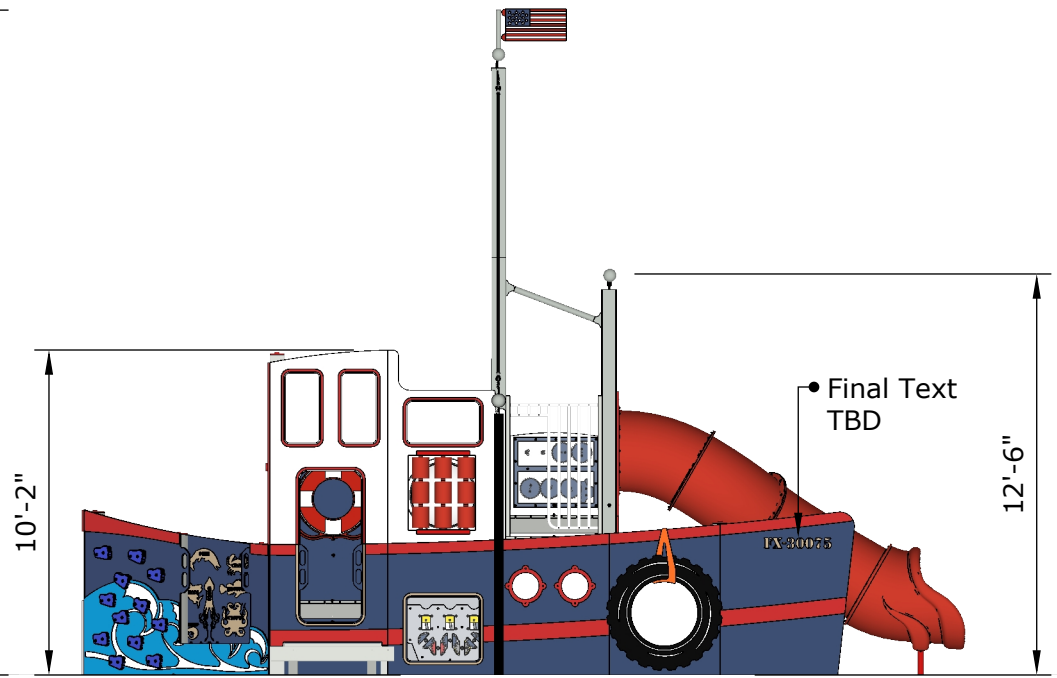

Conceptual Renderings Only. Subject to change without notice at SRP's Discretion

Structure: R3FX-30075-R2
Age: 2 - 12 / Series: Recycled / Theme: Shrimp Boat

Preliminary Concept Design

Conceptual Renderings Only. Subject to change without notice at SRP's Discretion

Scale: 1/6" = 1'

Lower Level Activities

Ages	Capacity	Use Zone	Fall Height	Actual Size	Timber Count	Elevated Activities
2-12	69	40'x33'	5'	28'x22'	29	11

	Ground Level Accessible Play Activities	Ground Level Accessible Activity Types
Required	4	3
Provided	11	4

Structure: R3FX-30075-R2
 Age: 2 - 12 / Series: Recycled / Theme: Shrimp Boat

Preliminary Concept Design

Conceptual Renderings Only. Subject to change without notice at SRP's Discretion

Ages	Capacity	Use Zone	Fall Height	Actual Size	Timber Count	Elevated Activities
2-12	69	40'x33'	5'	28'x22'	29	11

Scale: 1/6" = 1'

Structure: R3FX-30075-R2
 Age: 2 - 12 / Series: Recycled / Theme: Shrimp Boat

Preliminary Concept Design

Conceptual Renderings Only. Subject to change without notice at SRP's Discretion

SRP **FX**