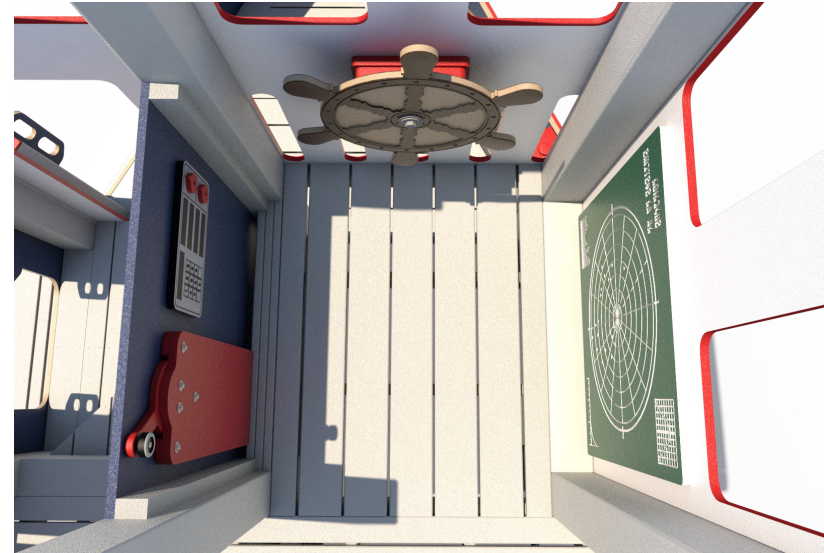

Transfer

Recycled

Age Group

Structure: R3FX-30075-R2

Theme: Shrimp Boat

Preliminary Concept Design

Designer: N.Guice

Date: 07/14/2020

Conceptual Renderings Only. Subject to change without notice at SRP's Discretion

Structure: R3FX-30075-R2
Age: 2 - 12 / Series: Recycled / Theme: Shrimp Boat

Preliminary Concept Design

Conceptual Renderings Only. Subject to change without notice at SRP's Discretion