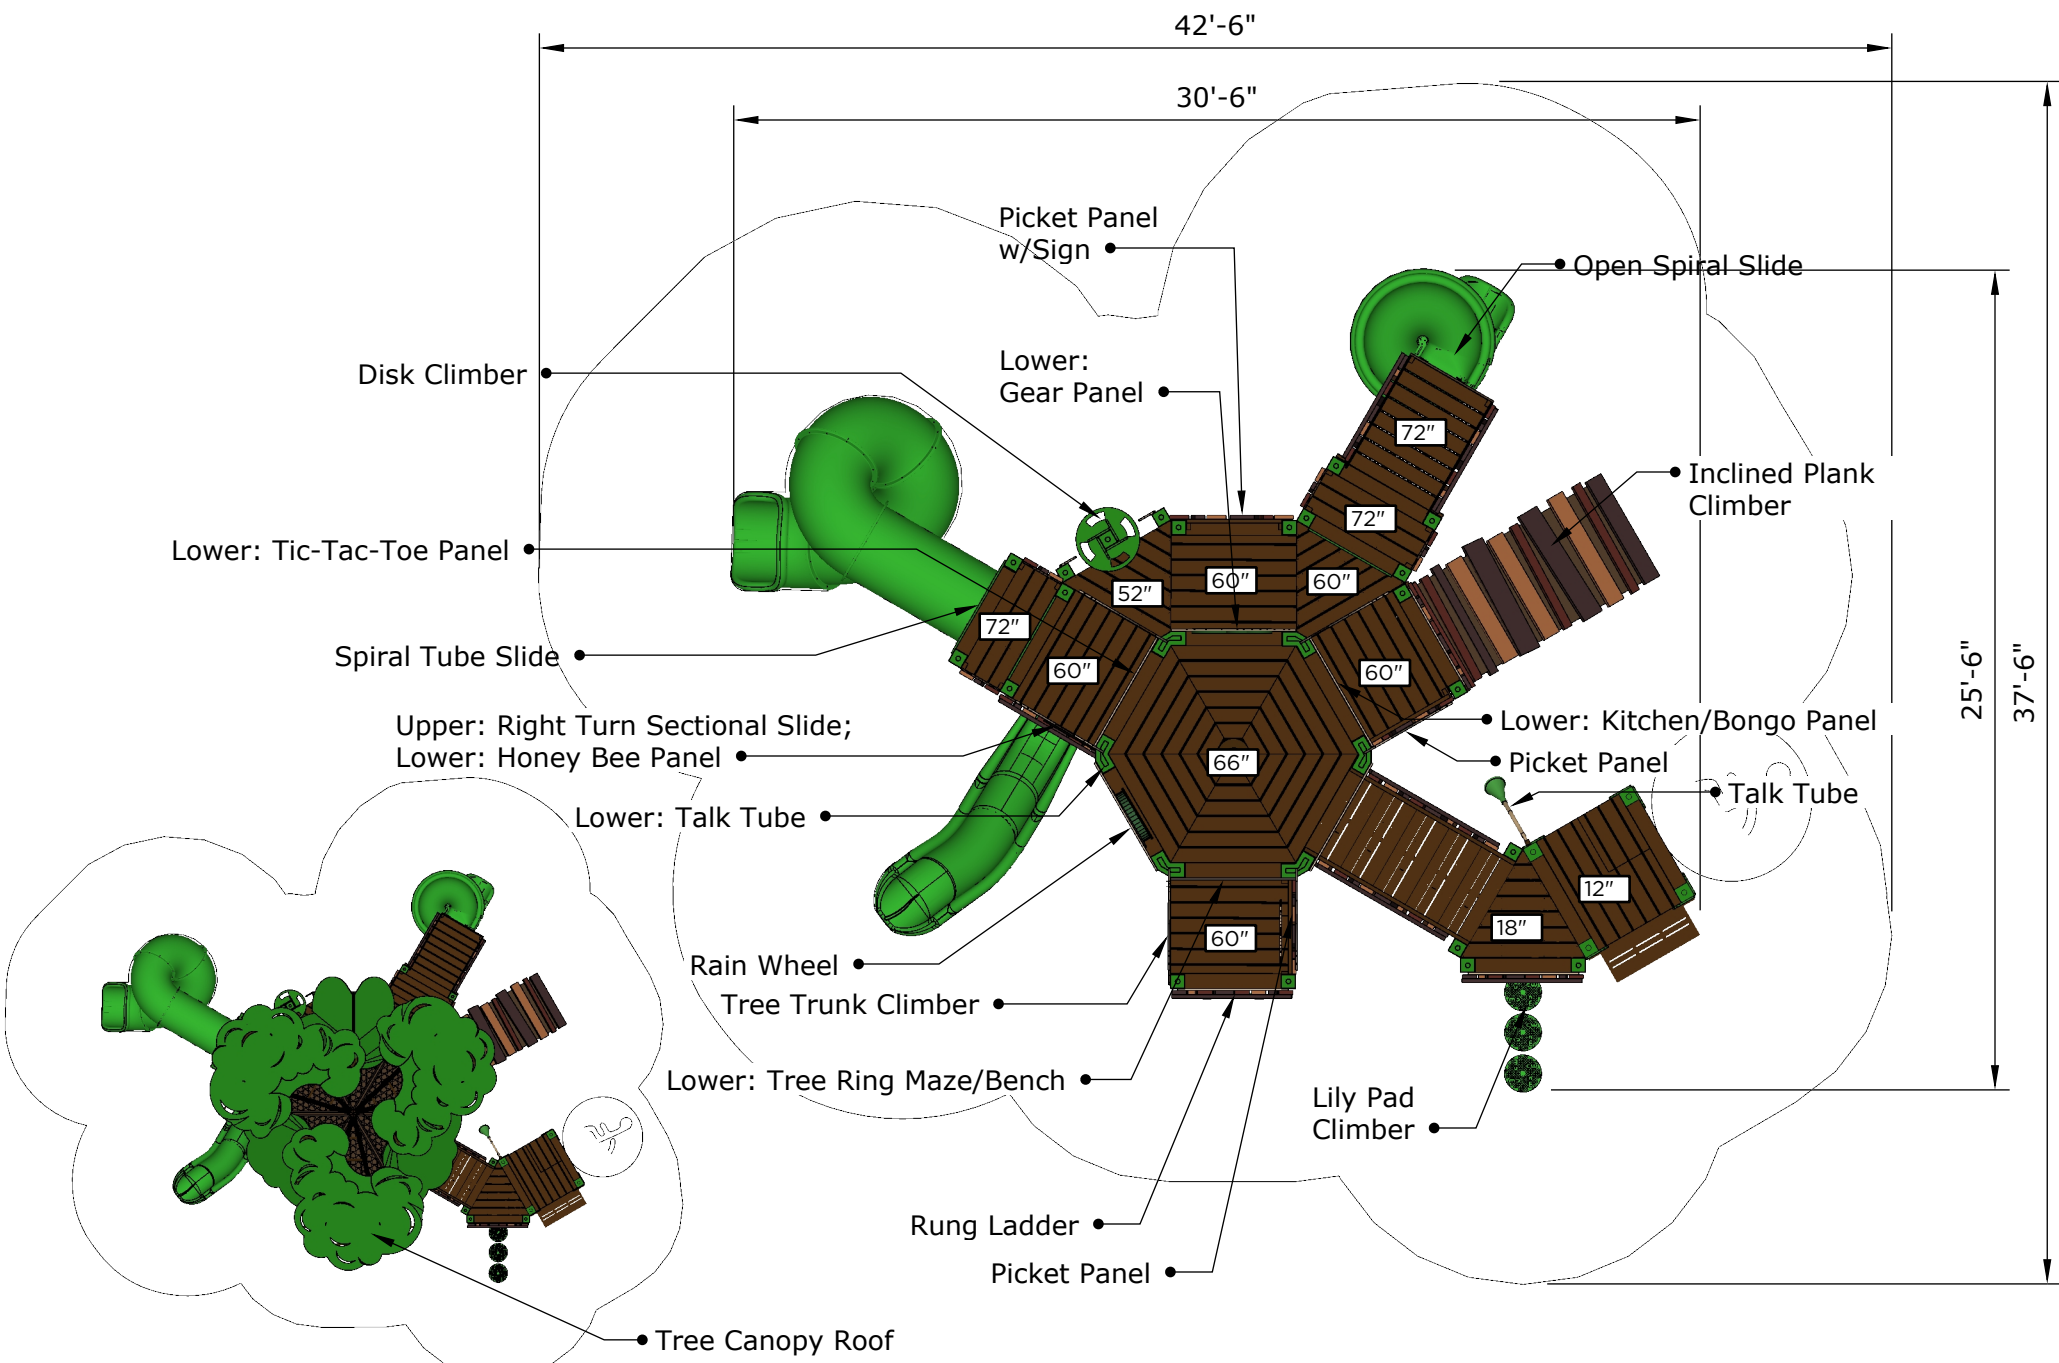

R3FX-30082-R1

Treehouse

2-12

Ages	Capacity	Use Zone	Fall Height	Actual Size	Timber Count
2-12	99	43'x38'	72"	31'x26'	35

Ages	Capacity	Use Zone	Fall Height	Actual Size	Timber Count
2-12	99	43'x38'	72"	31'x26'	35

Scale: 1" = 6'