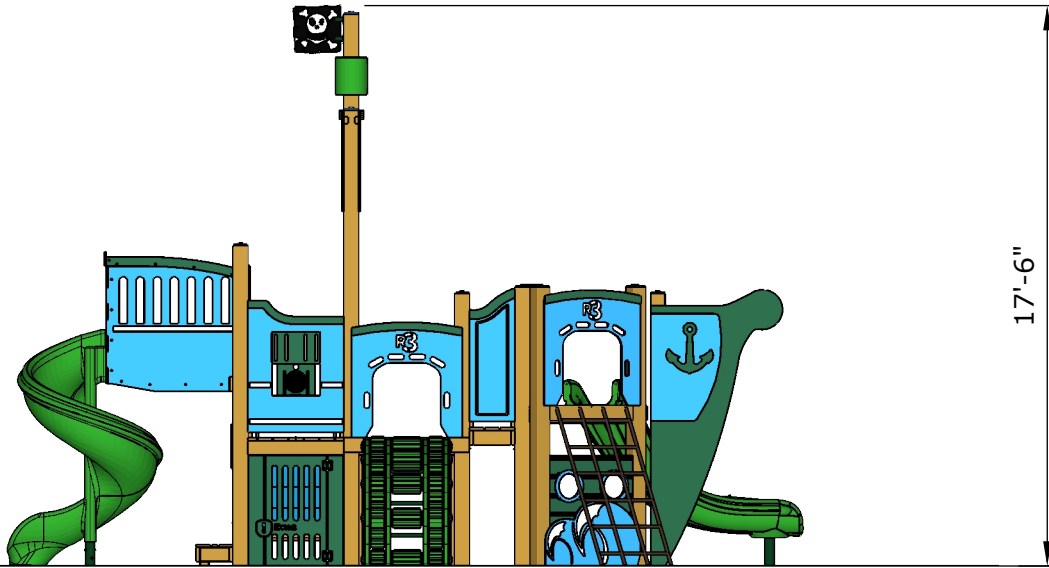

*Conceptual Renderings Only. Subject to change without notice at SRP's Discretion*

**Structure: R3FX-30091-R2**  
Age: 2 - 12 / Series: Recycled / Theme: Pirate Ship

**Preliminary Concept Design**

*Conceptual Renderings Only. Subject to change without notice at SRP's Discretion*

Ages	Capacity	Use Zone	Fall Height	Actual Size	Timber Count	Elevated Activities
2-12	47	37'x27'	6'	25'x17'	28	8

	Ground Level Accessible Play Activities	Ground Level Accessible Activity Types
Required	3	3
Provided	4	3

**Structure: R3FX-30091-R2**  
 Age: 2 - 12 / Series: Recycled / Theme: Pirate Ship

**Preliminary Concept Design**

*Conceptual Renderings Only. Subject to change without notice at SRP's Discretion*

17'-6"

Ages	Capacity	Use Zone	Fall Height	Actual Size	Timber Count	Elevated Activities
2-12	47	38'x28'	6'	28'x13'	28	8

**Structure: R3FX-30091-R2**  
 Age: 2 - 12 / Series: Recycled / Theme: Pirate Ship

**Preliminary Concept Design**