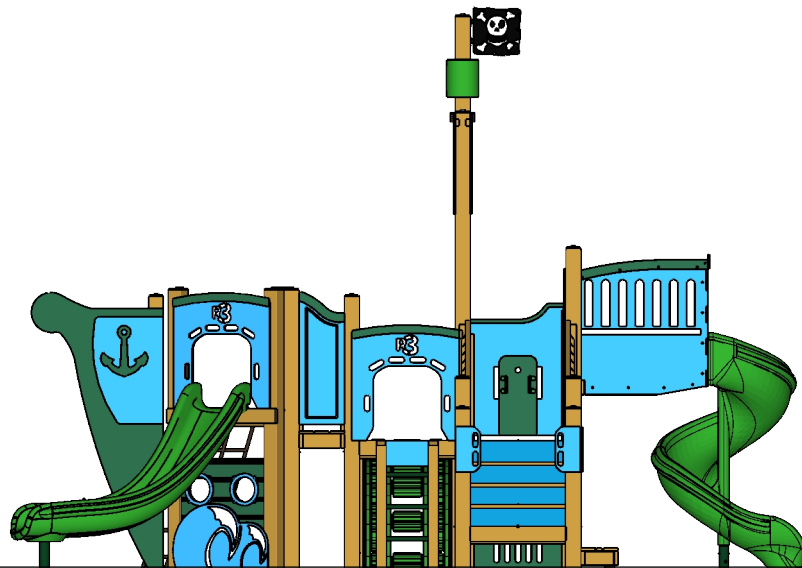

*Conceptual Renderings Only. Subject to change without notice at SRP's Discretion*

**Structure: R3FX-30091-R2**  
Age: 2 - 12 / Series: Recycled / Theme: Pirate Ship

**Preliminary Concept Design**

*Conceptual Renderings Only. Subject to change without notice at SRP's Discretion*

Ages	Capacity	Use Zone	Fall Height	Actual Size	Timber Count	Elevated Activities
2-12	47	37'x27'	6'	25'x17'	28	8

	Ground Level Accessible Play Activities	Ground Level Accessible Activity Types
Required	3	3
Provided	4	3

**Structure: R3FX-30091-R2**  
 Age: 2 - 12 / Series: Recycled / Theme: Pirate Ship

**Preliminary Concept Design**

*Conceptual Renderings Only. Subject to change without notice at SRP's Discretion*

17'-6"

Ages	Capacity	Use Zone	Fall Height	Actual Size	Timber Count	Elevated Activities
2-12	47	38'x28'	6'	28'x13'	28	8

**Structure: R3FX-30091-R2**  
 Age: 2 - 12 / Series: Recycled / Theme: Pirate Ship

**Preliminary Concept Design**