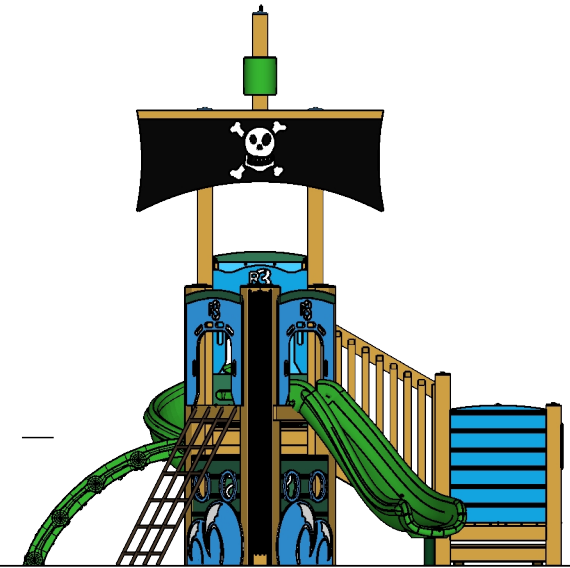

*Conceptual Renderings Only. Subject to change without notice at SRP's Discretion*

**Structure: R3FX-30091-R2**  
Age: 2 - 12 / Series: Recycled / Theme: Pirate Ship

**Preliminary Concept Design**

*Conceptual Renderings Only. Subject to change without notice at SRP's Discretion*

Ages	Capacity	Use Zone	Fall Height	Actual Size	Timber Count	Elevated Activities
2-12	47	37'x27'	6'	25'x17'	28	8

	Ground Level Accessible Play Activities	Ground Level Accessible Activity Types
Required	3	3
Provided	4	3

**Structure: R3FX-30091-R2**  
 Age: 2 - 12 / Series: Recycled / Theme: Pirate Ship

**Preliminary Concept Design**

*Conceptual Renderings Only. Subject to change without notice at SRP's Discretion*

17'-6"

Ages	Capacity	Use Zone	Fall Height	Actual Size	Timber Count	Elevated Activities
2-12	47	38'x28'	6'	28'x13'	28	8

**Structure: R3FX-30091-R2**  
 Age: 2 - 12 / Series: Recycled / Theme: Pirate Ship

**Preliminary Concept Design**