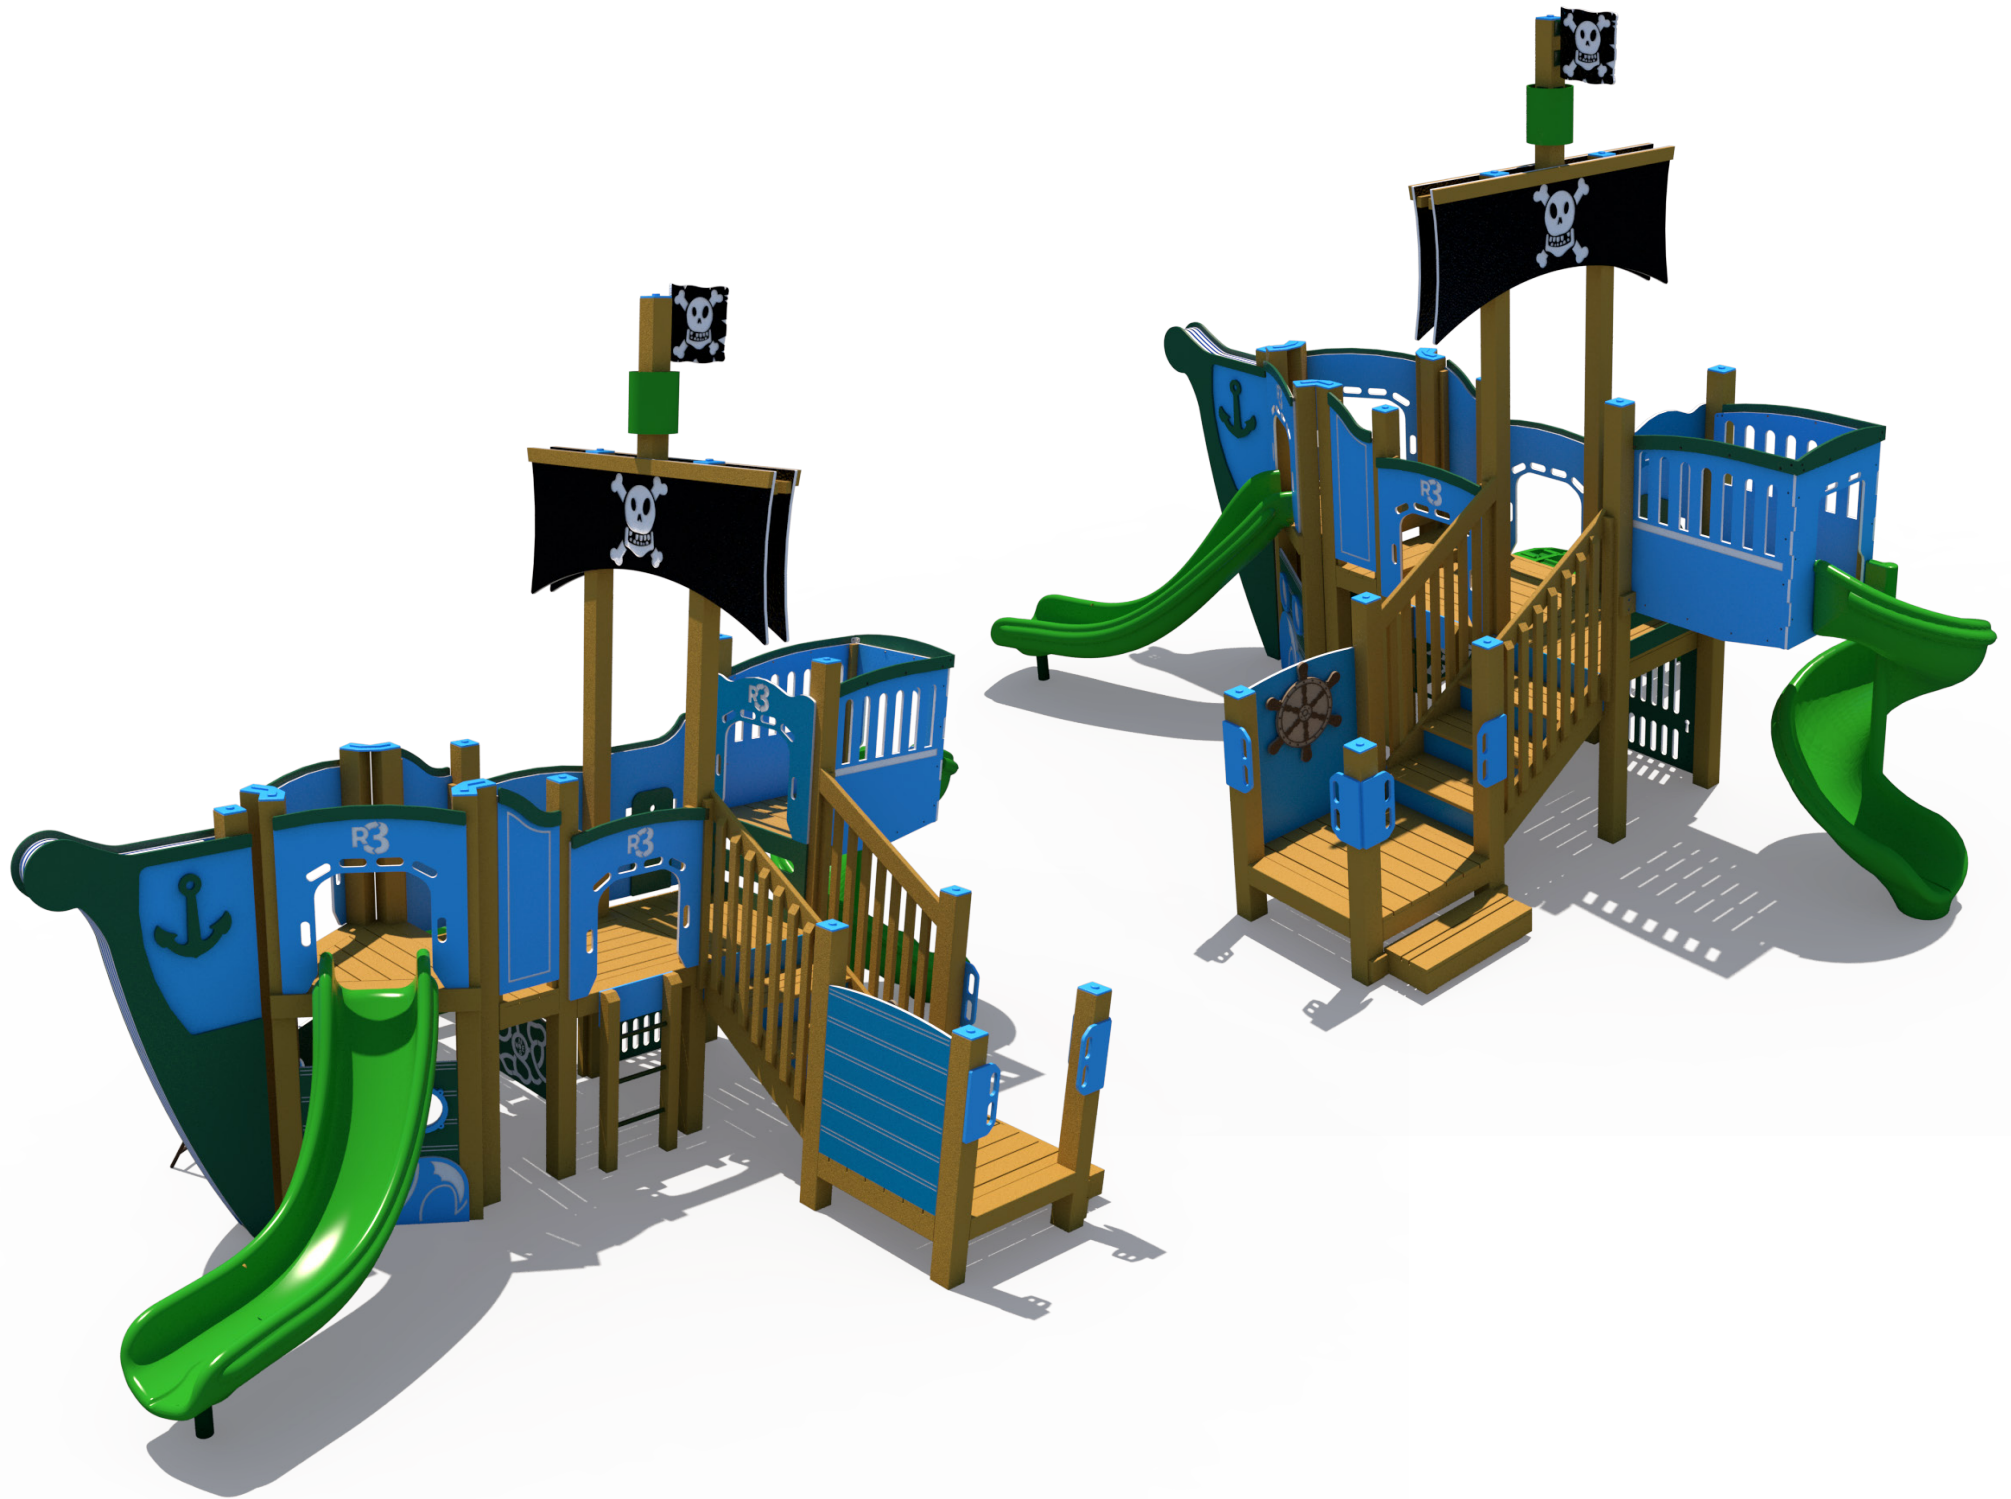

Transfer

Recycled

Age Group

**Structure: R3FX-30091-R2**

**Theme: Pirate Ship**

**Preliminary Concept Design**

**Designer: N.Guice**

**Date: 06/22/20**

*Conceptual Renderings Only. Subject to change without notice at SRP's Discretion*

**Structure: R3FX-30091-R2**  
Age: 2 - 12 / Series: Recycled / Theme: Pirate Ship

**Preliminary Concept Design**

*Conceptual Renderings Only. Subject to change without notice at SRP's Discretion*

**Structure: R3FX-30091-R2**  
 Age: 2 - 12 / Series: Recycled / Theme: Pirate Ship

**Preliminary Concept Design**

*Conceptual Renderings Only. Subject to change without notice at SRP's Discretion*

17'-6"

Ages	Capacity	Use Zone	Fall Height	Actual Size	Timber Count	Elevated Activities
2-12	47	38'x28'	6'	28'x13'	28	8

**Structure: R3FX-30091-R2**  
 Age: 2 - 12 / Series: Recycled / Theme: Pirate Ship

**Preliminary Concept Design**