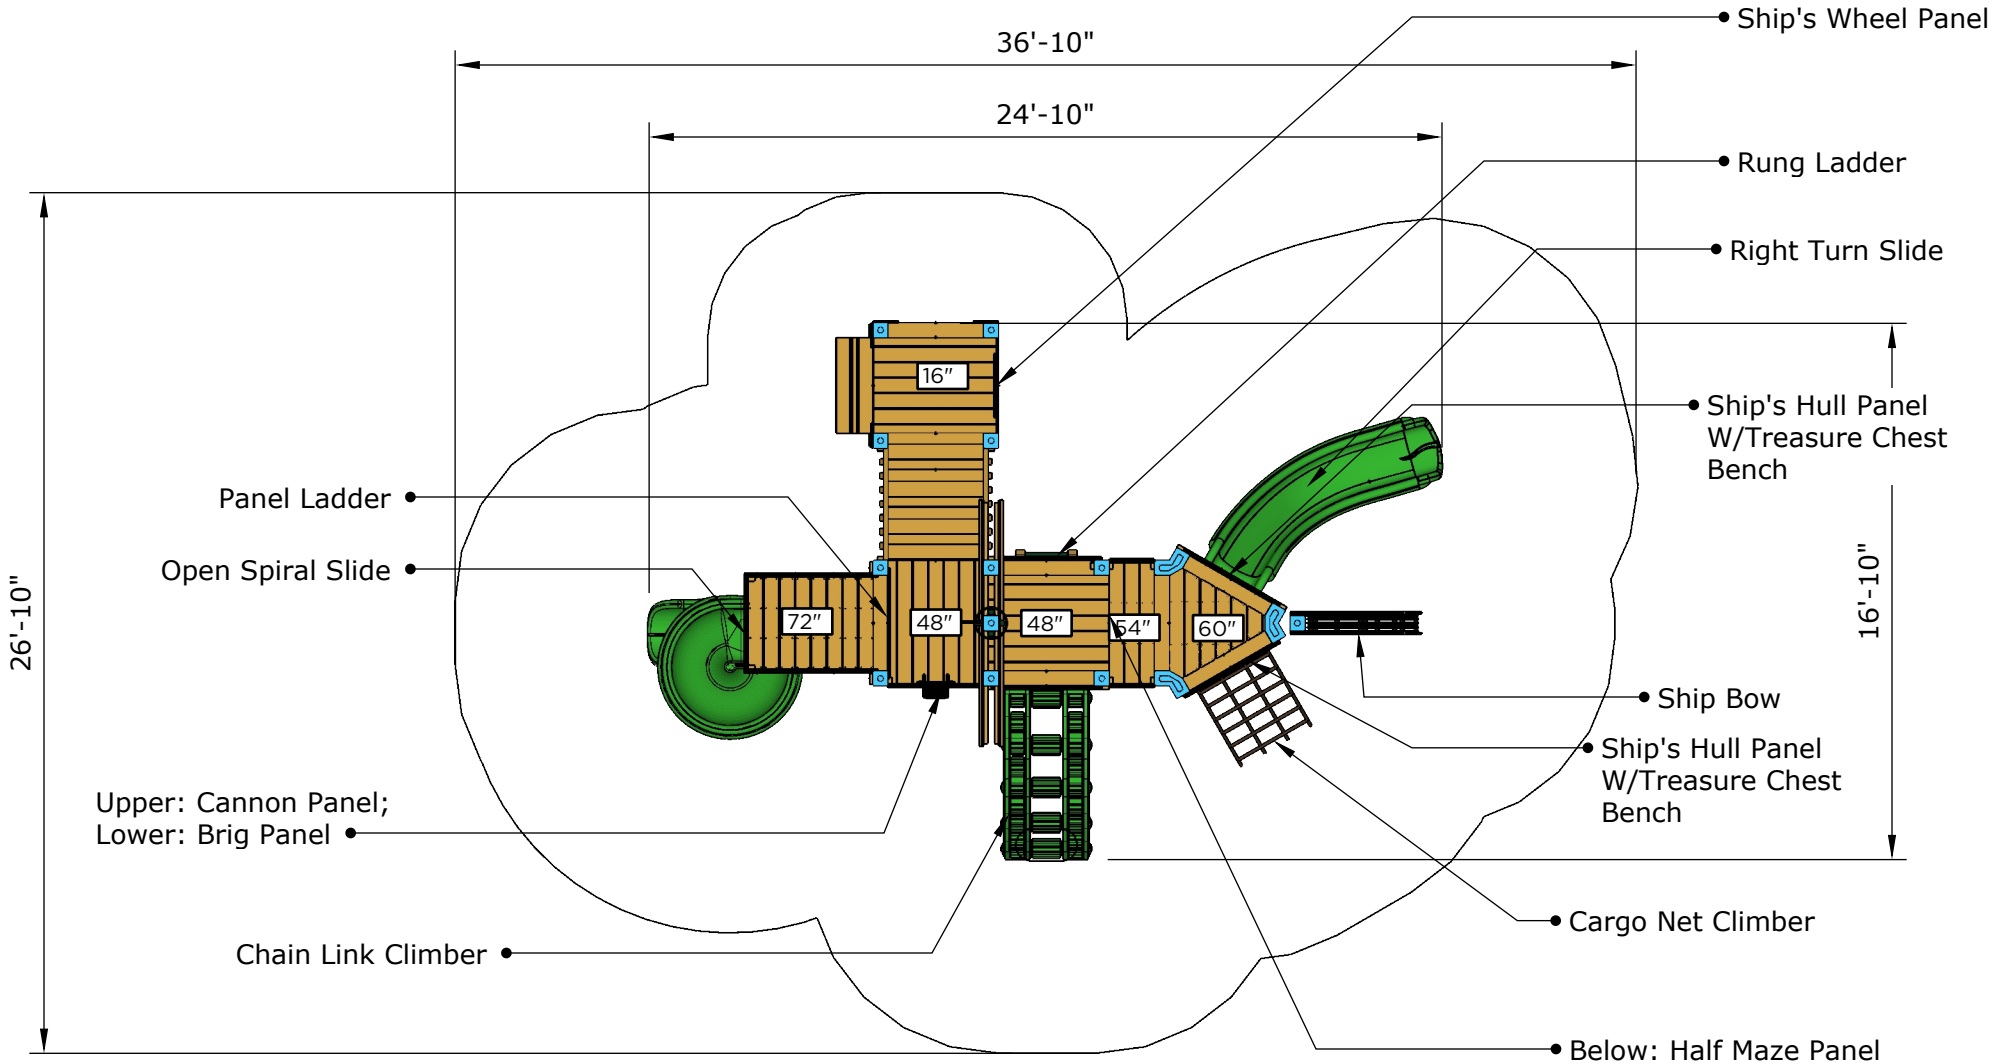

*Conceptual Renderings Only. Subject to change without notice at SRP's Discretion*

**Structure: R3FX-30091-R2**  
Age: 2 - 12 / Series: Recycled / Theme: Pirate Ship

**Preliminary Concept Design**

*Conceptual Renderings Only. Subject to change without notice at SRP's Discretion*

Ages	Capacity	Use Zone	Fall Height	Actual Size	Timber Count	Elevated Activities
2-12	47	37'x27'	6'	25'x17'	28	8

	Ground Level Accessible Play Activities	Ground Level Accessible Activity Types
Required	3	3
Provided	4	3

**Structure: R3FX-30091-R2**  
 Age: 2 - 12 / Series: Recycled / Theme: Pirate Ship

**Preliminary Concept Design**

*Conceptual Renderings Only. Subject to change without notice at SRP's Discretion*

17'-6"

Ages	Capacity	Use Zone	Fall Height	Actual Size	Timber Count	Elevated Activities
2-12	47	38'x28'	6'	28'x13'	28	8

**Structure: R3FX-30091-R2**  
 Age: 2 - 12 / Series: Recycled / Theme: Pirate Ship

**Preliminary Concept Design**