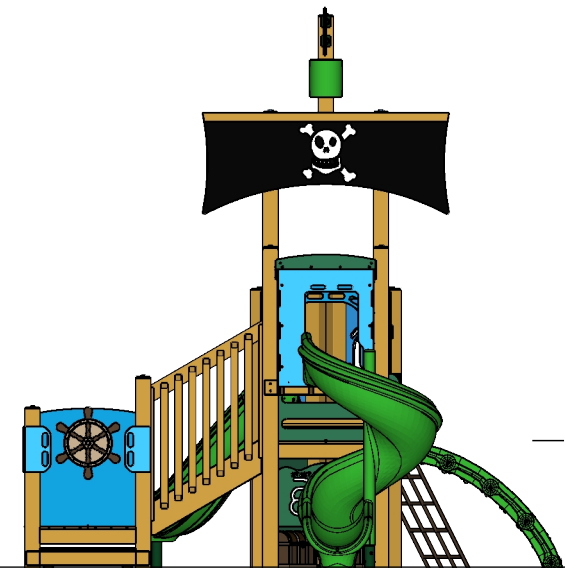

*Conceptual Renderings Only. Subject to change without notice at SRP's Discretion*

**Structure: R3FX-30091-R2**  
Age: 2 - 12 / Series: Recycled / Theme: Pirate Ship

**Preliminary Concept Design**

*Conceptual Renderings Only. Subject to change without notice at SRP's Discretion*

Ages	Capacity	Use Zone	Fall Height	Actual Size	Timber Count	Elevated Activities
2-12	47	37'x27'	6'	25'x17'	28	8

	Ground Level Accessible Play Activities	Ground Level Accessible Activity Types
Required	3	3
Provided	4	3

**Structure: R3FX-30091-R2**  
 Age: 2 - 12 / Series: Recycled / Theme: Pirate Ship

**Preliminary Concept Design**

*Conceptual Renderings Only. Subject to change without notice at SRP's Discretion*

17'-6"

Ages	Capacity	Use Zone	Fall Height	Actual Size	Timber Count	Elevated Activities
2-12	47	38'x28'	6'	28'x13'	28	8

**Structure: R3FX-30091-R2**  
 Age: 2 - 12 / Series: Recycled / Theme: Pirate Ship

**Preliminary Concept Design**