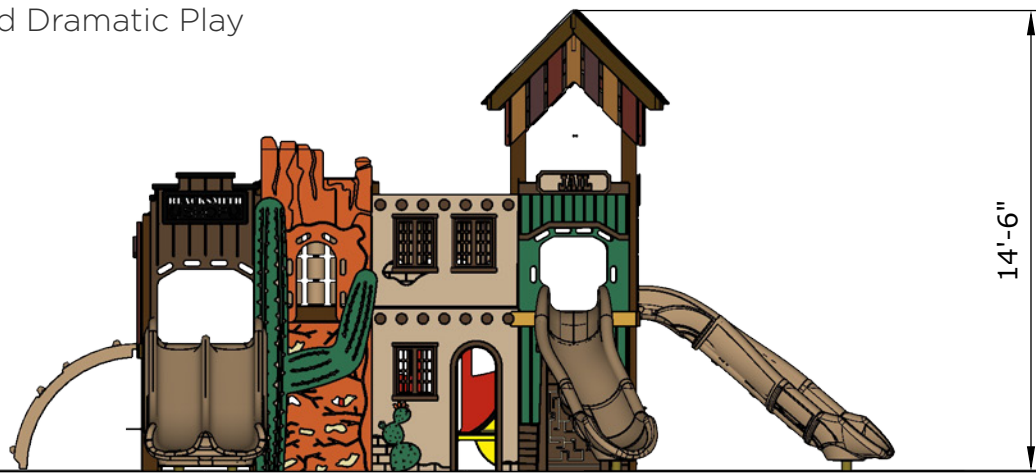

# Old West

Themed Dramatic Play

Ages	Capacity	Use Zone	Fall Height	Actual Size	Timber Count
2-5	36	40'x32'	60"	28'x20'	30

Scale: 1/6" = 1'

R3FX-30099

# Old West

Themed Dramatic Play

14'-6"

Ages	Capacity	Use Zone	Fall Height	Actual Size	Timber Count
2-5	36	40'x32'	60"	28'x20'	30

Scale: 1/6" = 1'

2-5

R3FX-30099