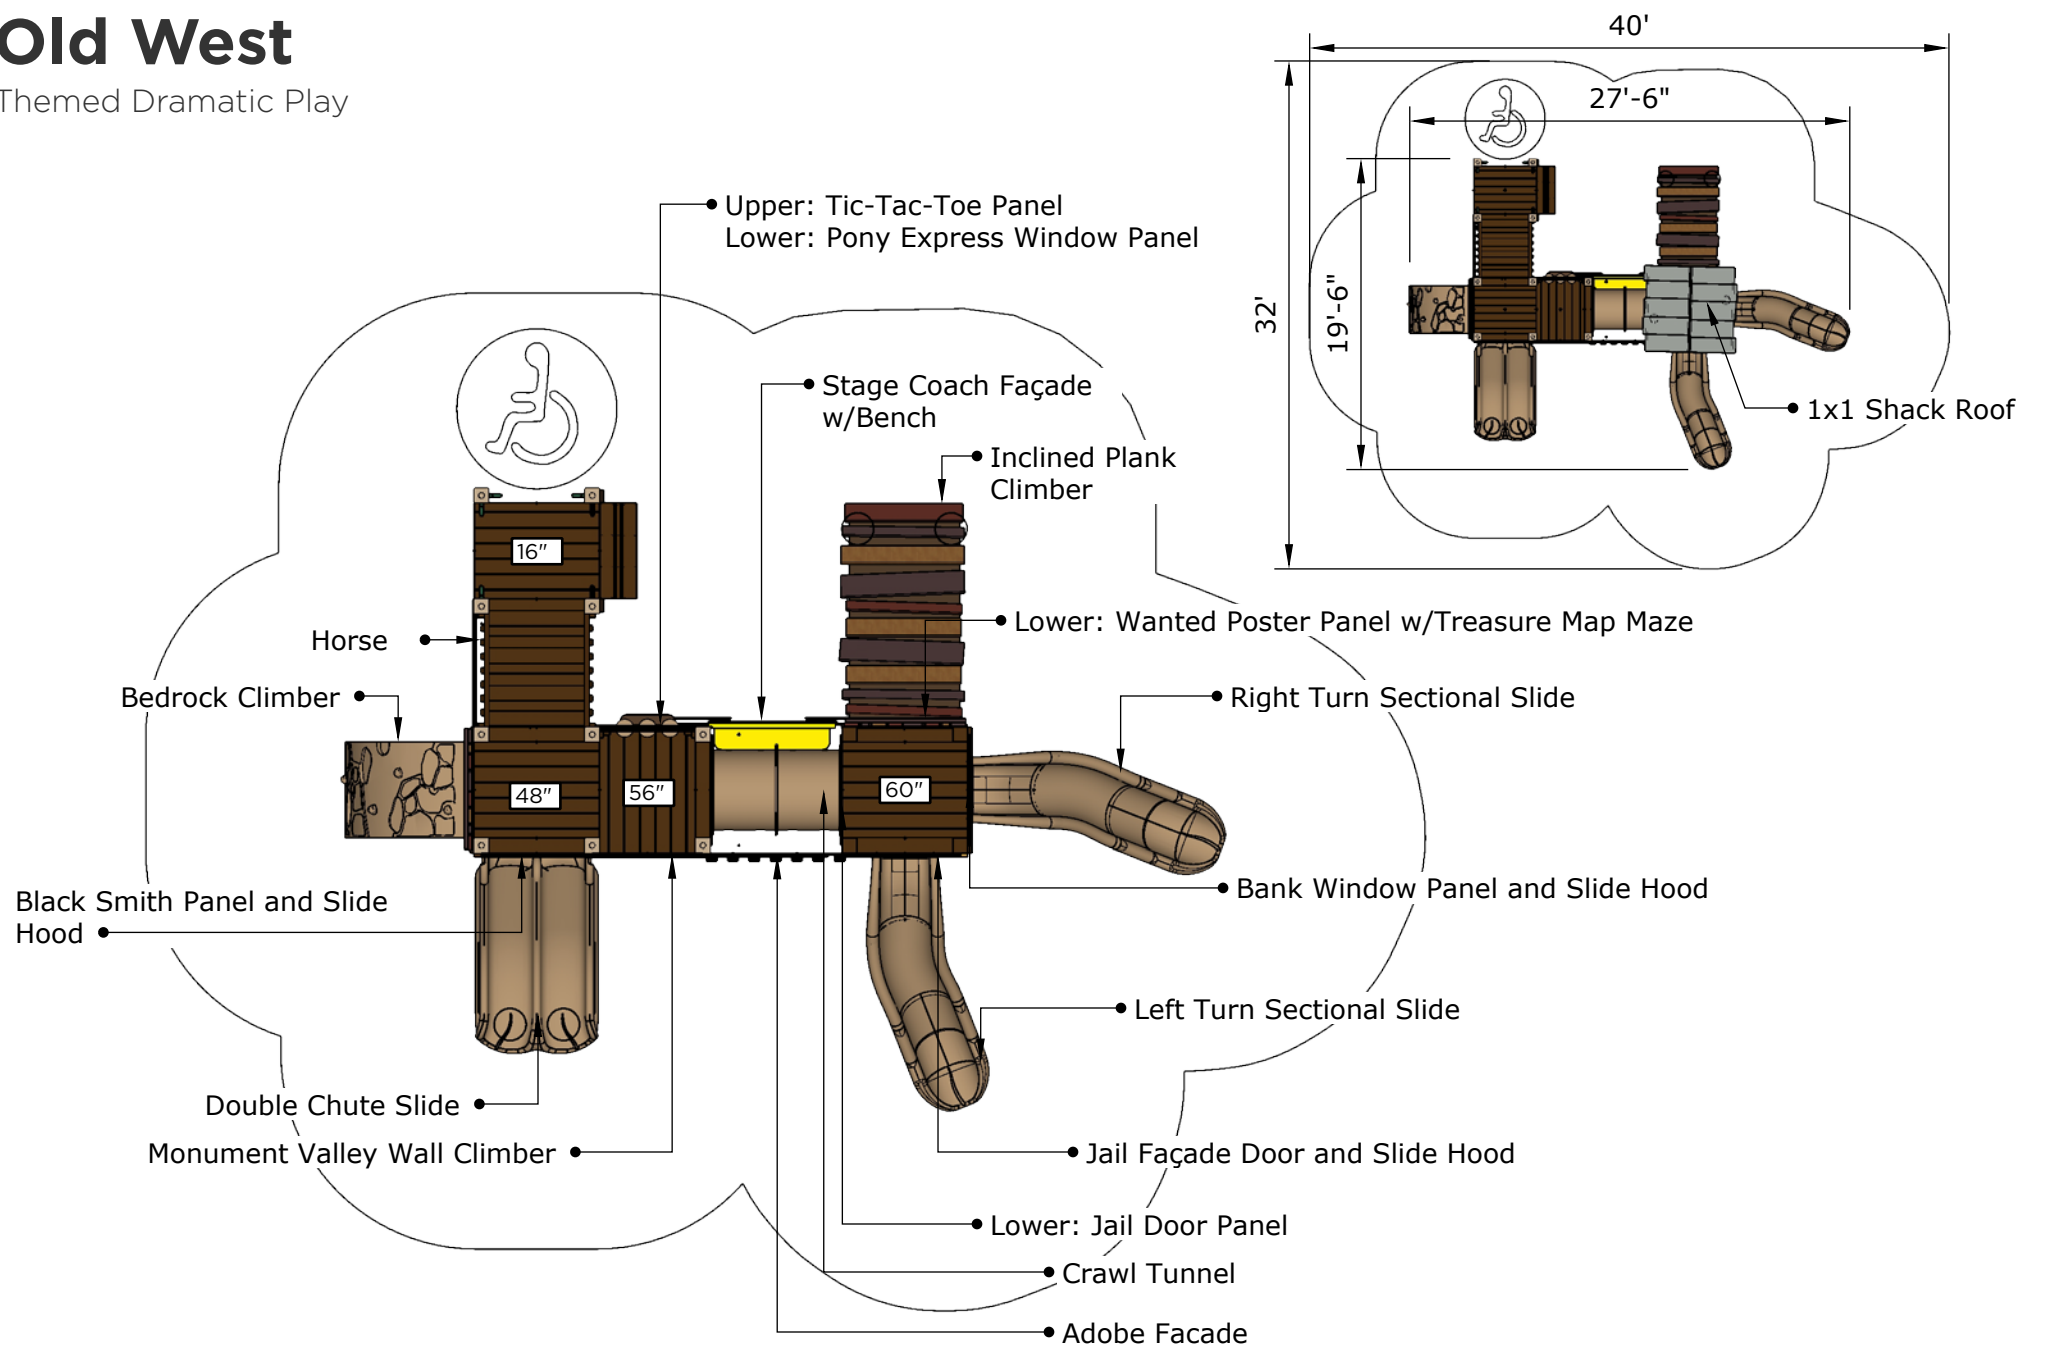

# Old West

Themed Dramatic Play

Ages	Capacity	Use Zone	Fall Height	Actual Size	Timber Count
2-5	36	40'x32'	60"	28'x20'	30

Scale: 1/6" = 1'

R3FX-30099

# Old West

Themed Dramatic Play

14'-6"

Ages	Capacity	Use Zone	Fall Height	Actual Size	Timber Count
2-5	36	40'x32'	60"	28'x20'	30

Scale: 1/6" = 1'

2-5

R3FX-30099