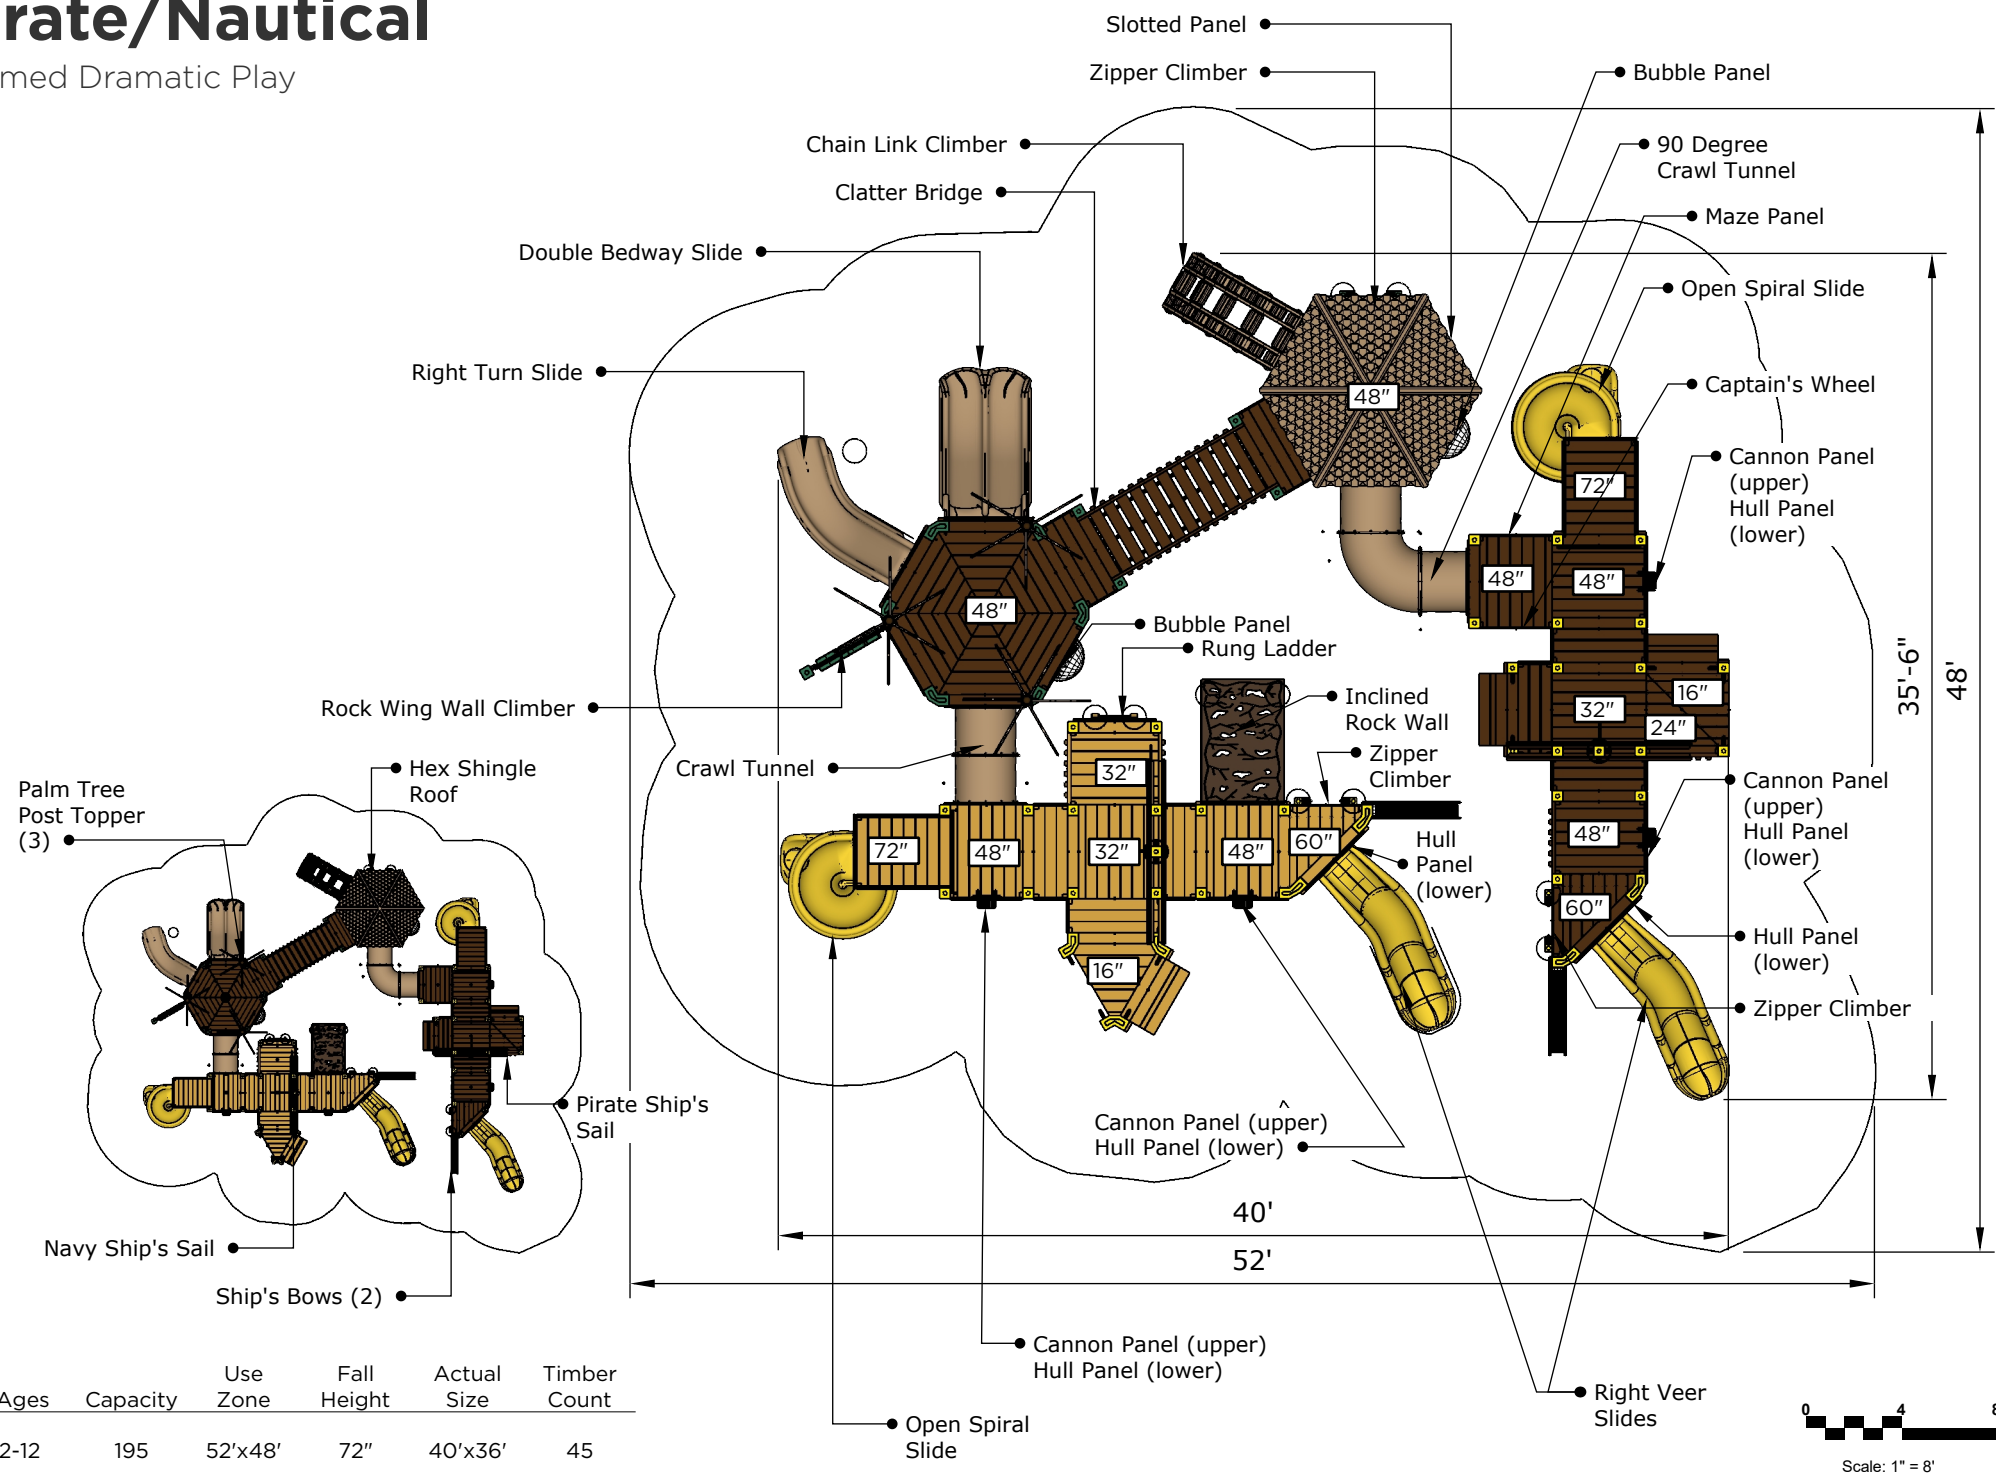

SRP *FX*

R3FX-30105

Battle of Skull Island II

W

Pirate/Nautical

Themed Dramatic Play

Pirate/Nautical

Themed Dramatic Play

Pirate/Nautical

Themed Dramatic Play

Pirate/Nautical

Themed Dramatic Play

Pirate/Nautical

Themed Dramatic Play

Ages	Capacity	Use Zone	Fall Height	Actual Size	Timber Count
2-12	195	52'x48'	72"	40'x36'	45

Pirate/Nautical

Themed Dramatic Play

Ages	Capacity	Use Zone	Fall Height	Actual Size	Timber Count
2-12	195	52'x48'	72"	40'x36'	45