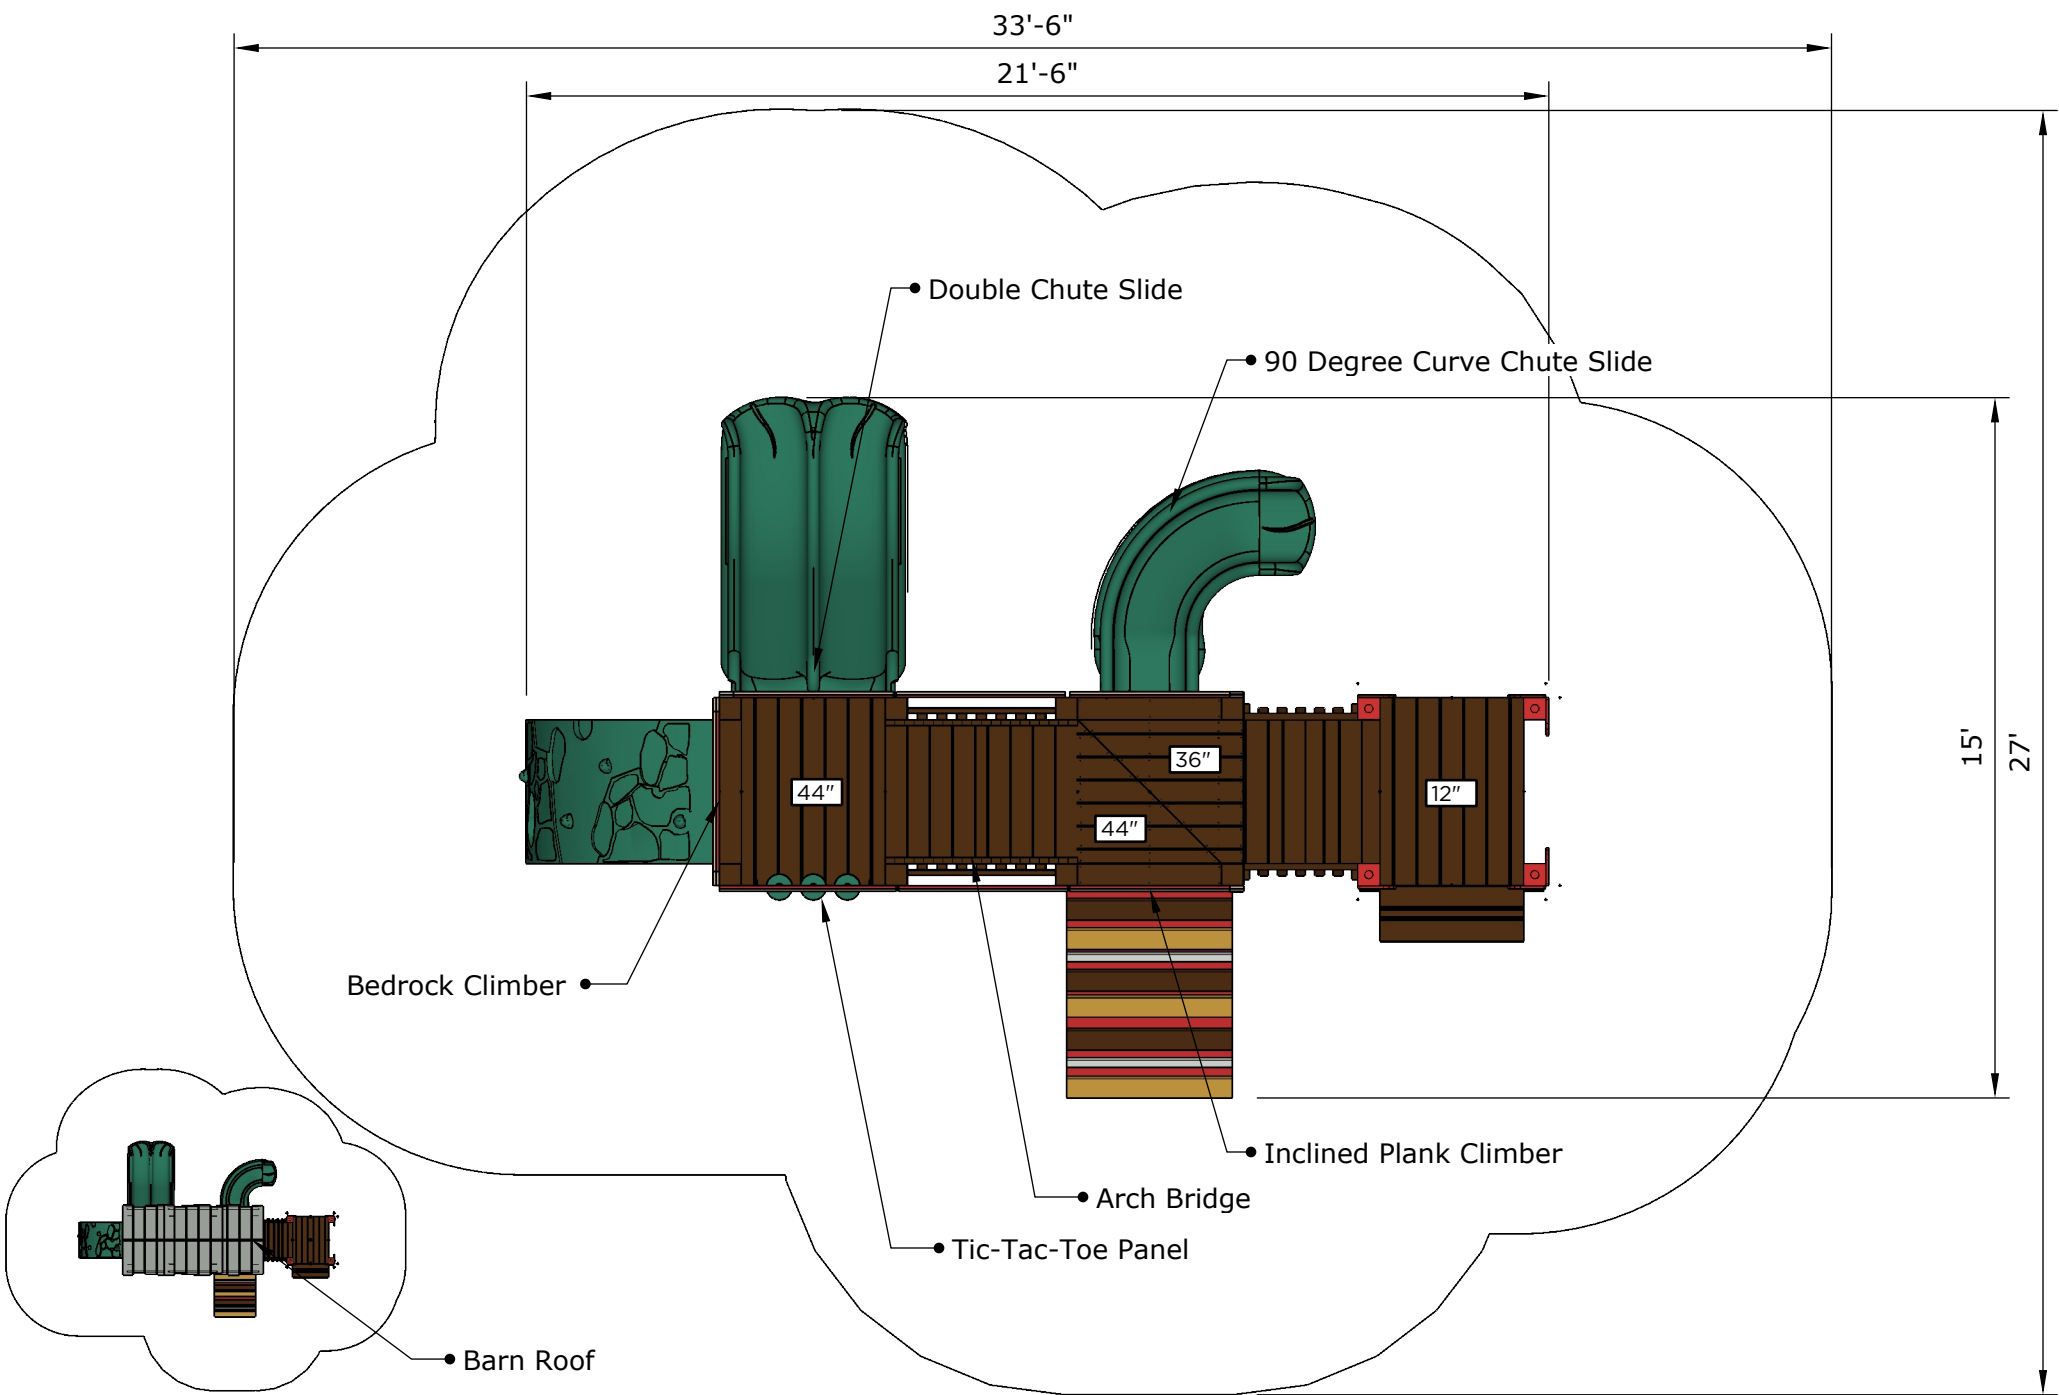

SRP

R3FX-30114

Barn

Ages	Capacity	Use Zone	Fall Height	Actual Size	Timber Count
2-5	35	34'x27'	44"	22'x15'	26

R3FX-30114

Ages	Capacity	Use Zone	Fall Height	Actual Size	Timber Count
2-5	35	34'x27'	44"	22'x15'	26