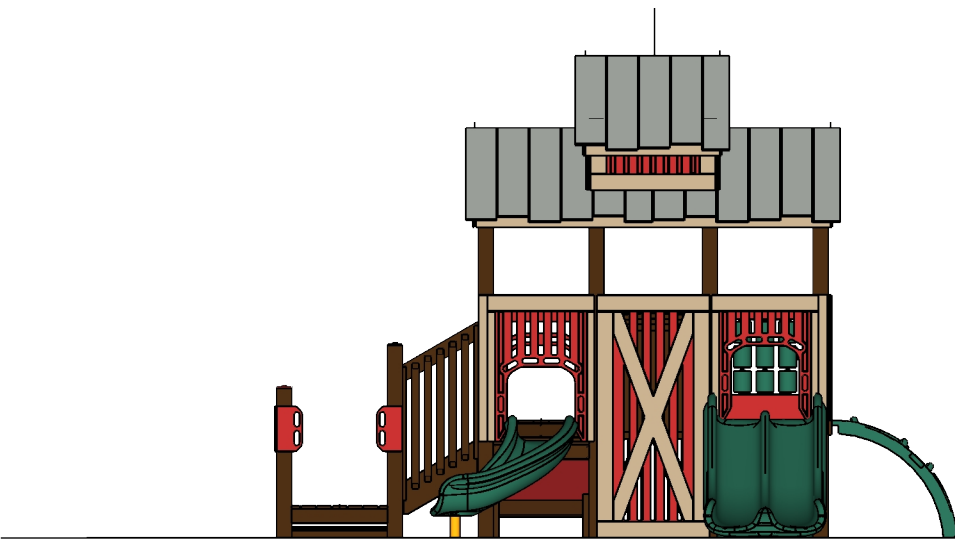

SRP

R3FX-30114

Barn

Ages	Capacity	Use Zone	Fall Height	Actual Size	Timber Count
2-5	35	34'x27'	44"	22'x15'	26

R3FX-30114

Ages	Capacity	Use Zone	Fall Height	Actual Size	Timber Count
2-5	35	34'x27'	44"	22'x15'	26