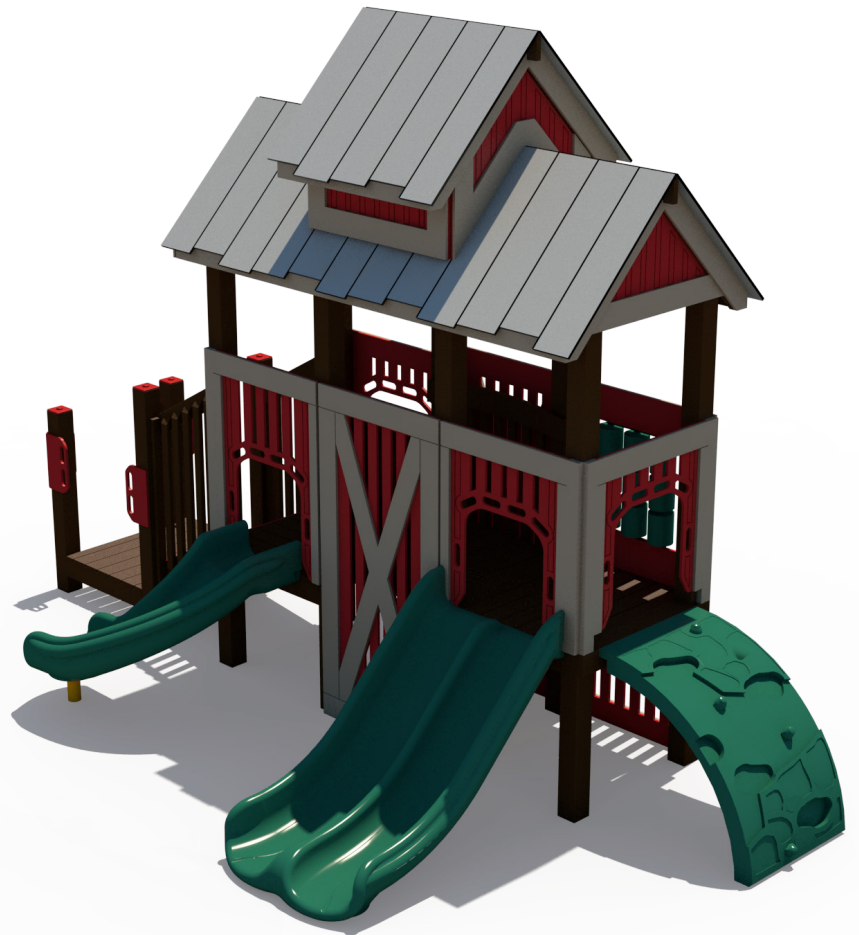

SRP

R3FX-30114

Barn

Ages	Capacity	Use Zone	Fall Height	Actual Size	Timber Count
2-5	35	34'x27'	44"	22'x15'	26

R3FX-30114

Ages	Capacity	Use Zone	Fall Height	Actual Size	Timber Count
2-5	35	34'x27'	44"	22'x15'	26