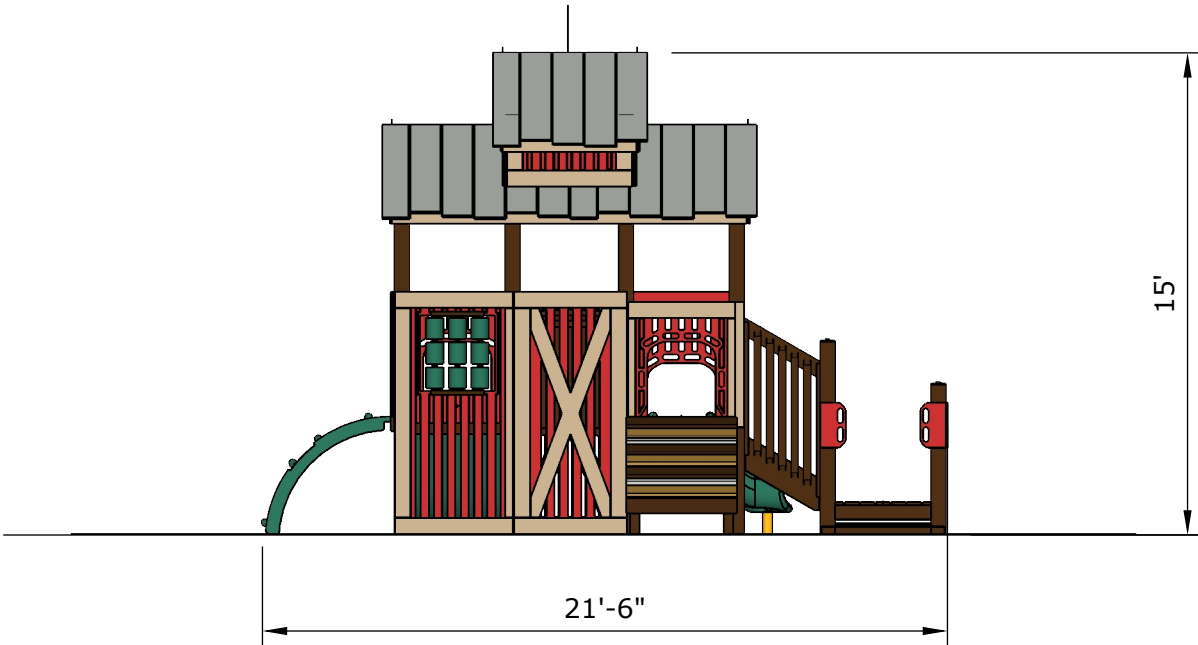

SRP

R3FX-30114

Barn

Ages	Capacity	Use Zone	Fall Height	Actual Size	Timber Count
2-5	35	34'x27'	44"	22'x15'	26

R3FX-30114

Ages	Capacity	Use Zone	Fall Height	Actual Size	Timber Count
2-5	35	34'x27'	44"	22'x15'	26