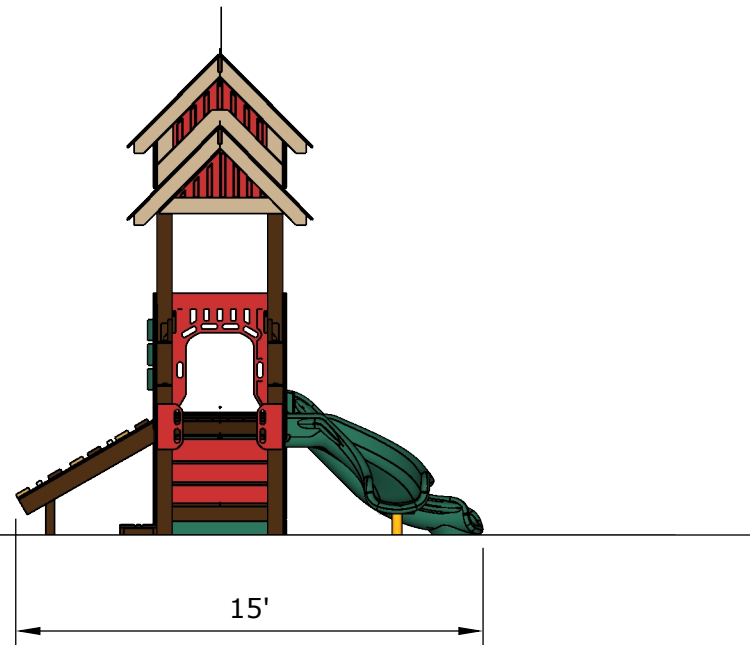

SRP

R3FX-30114

Barn

Ages	Capacity	Use Zone	Fall Height	Actual Size	Timber Count
2-5	35	34'x27'	44"	22'x15'	26

R3FX-30114

Ages	Capacity	Use Zone	Fall Height	Actual Size	Timber Count
2-5	35	34'x27'	44"	22'x15'	26