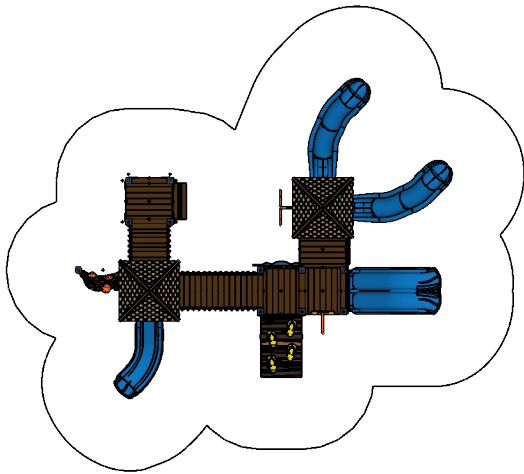

SRP **FX**

Transfer

Recycled

Age Group

Structure: R3FX-30119

Theme: Beach

Preliminary Concept Design

Designer: Eythan Carter

Date: 07/31/19

Conceptual Renderings Only. Subject to change without notice at SRP's Discretion

Structure: R3FX-30119
Age: 5 - 12 / Series: Recycled / Theme: Beach

Preliminary Concept Design

Conceptual Renderings Only. Subject to change without notice at SRP's Discretion

Ages	Capacity	Use Zone	Fall Height	Actual Size	Timber Count
5-12	58	44'x39'	72"	32'x27'	35

Structure: R3FX-3011
 Age: 5 - 12 / Series: Recycled / Theme: Beach

Preliminary Concept Design

Conceptual Renderings Only. Subject to change without notice at SRP's Discretion