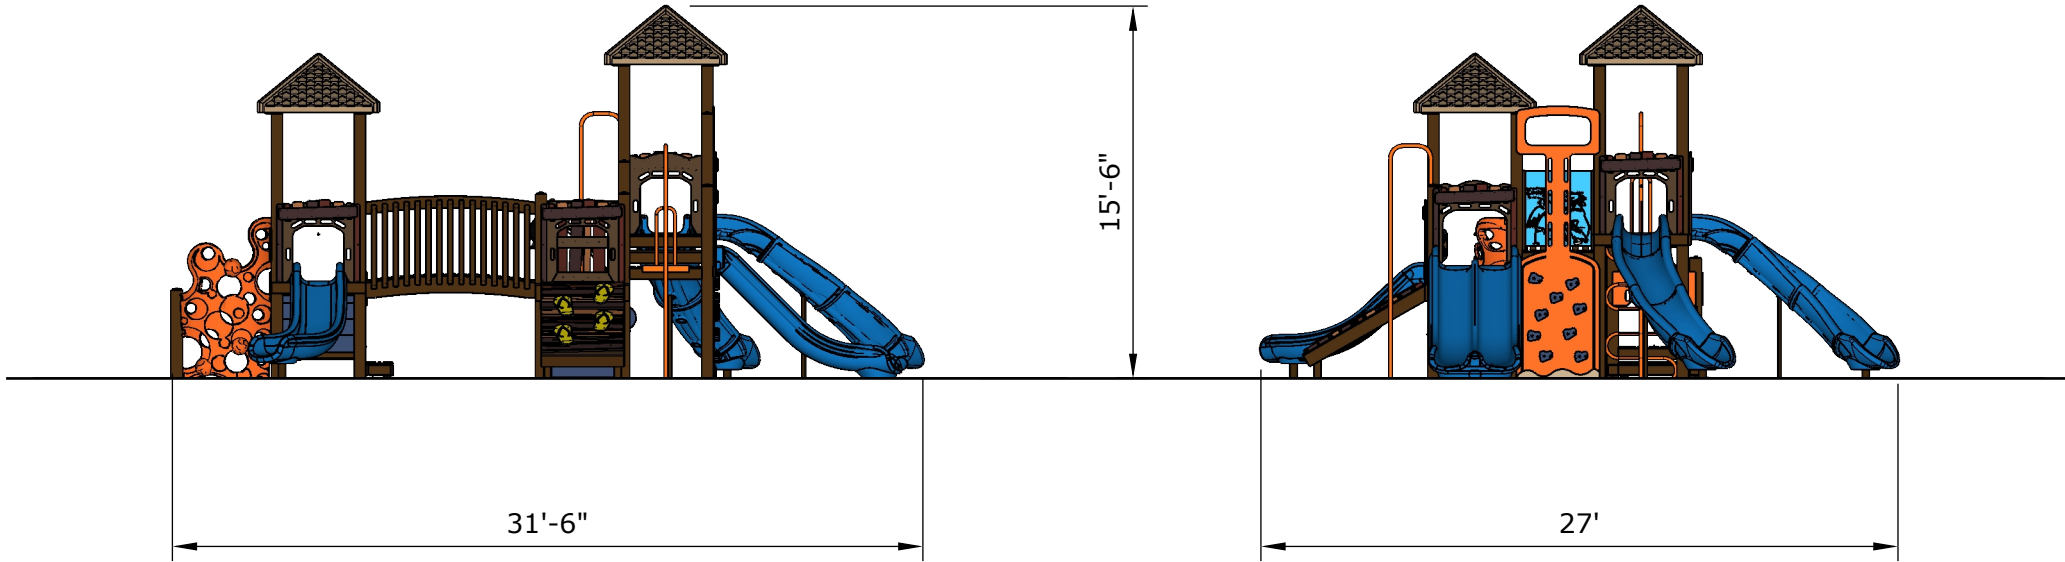

SRP **FX**

Transfer

Recycled

Age Group

Structure: R3FX-30119

Theme: Beach

Preliminary Concept Design

Designer: Eythan Carter

Date: 07/31/19

Conceptual Renderings Only. Subject to change without notice at SRP's Discretion

Structure: R3FX-30119
Age: 5 - 12 / Series: Recycled / Theme: Beach

Preliminary Concept Design

Conceptual Renderings Only. Subject to change without notice at SRP's Discretion

Ages	Capacity	Use Zone	Fall Height	Actual Size	Timber Count
5-12	58	44'x39'	72"	32'x27'	35

Structure: R3FX-3011
 Age: 5 - 12 / Series: Recycled / Theme: Beach

Preliminary Concept Design

Conceptual Renderings Only. Subject to change without notice at SRP's Discretion

Ages	Capacity	Use Zone	Fall Height	Actual Size	Timber Count
5-12	58	44'x39'	72"	32'x27'	35

Scale: 1/8" = 1'

Structure: R3FX-30119
 Age: 5 - 12 / Series: Recycled / Theme: Beach

Preliminary Concept Design