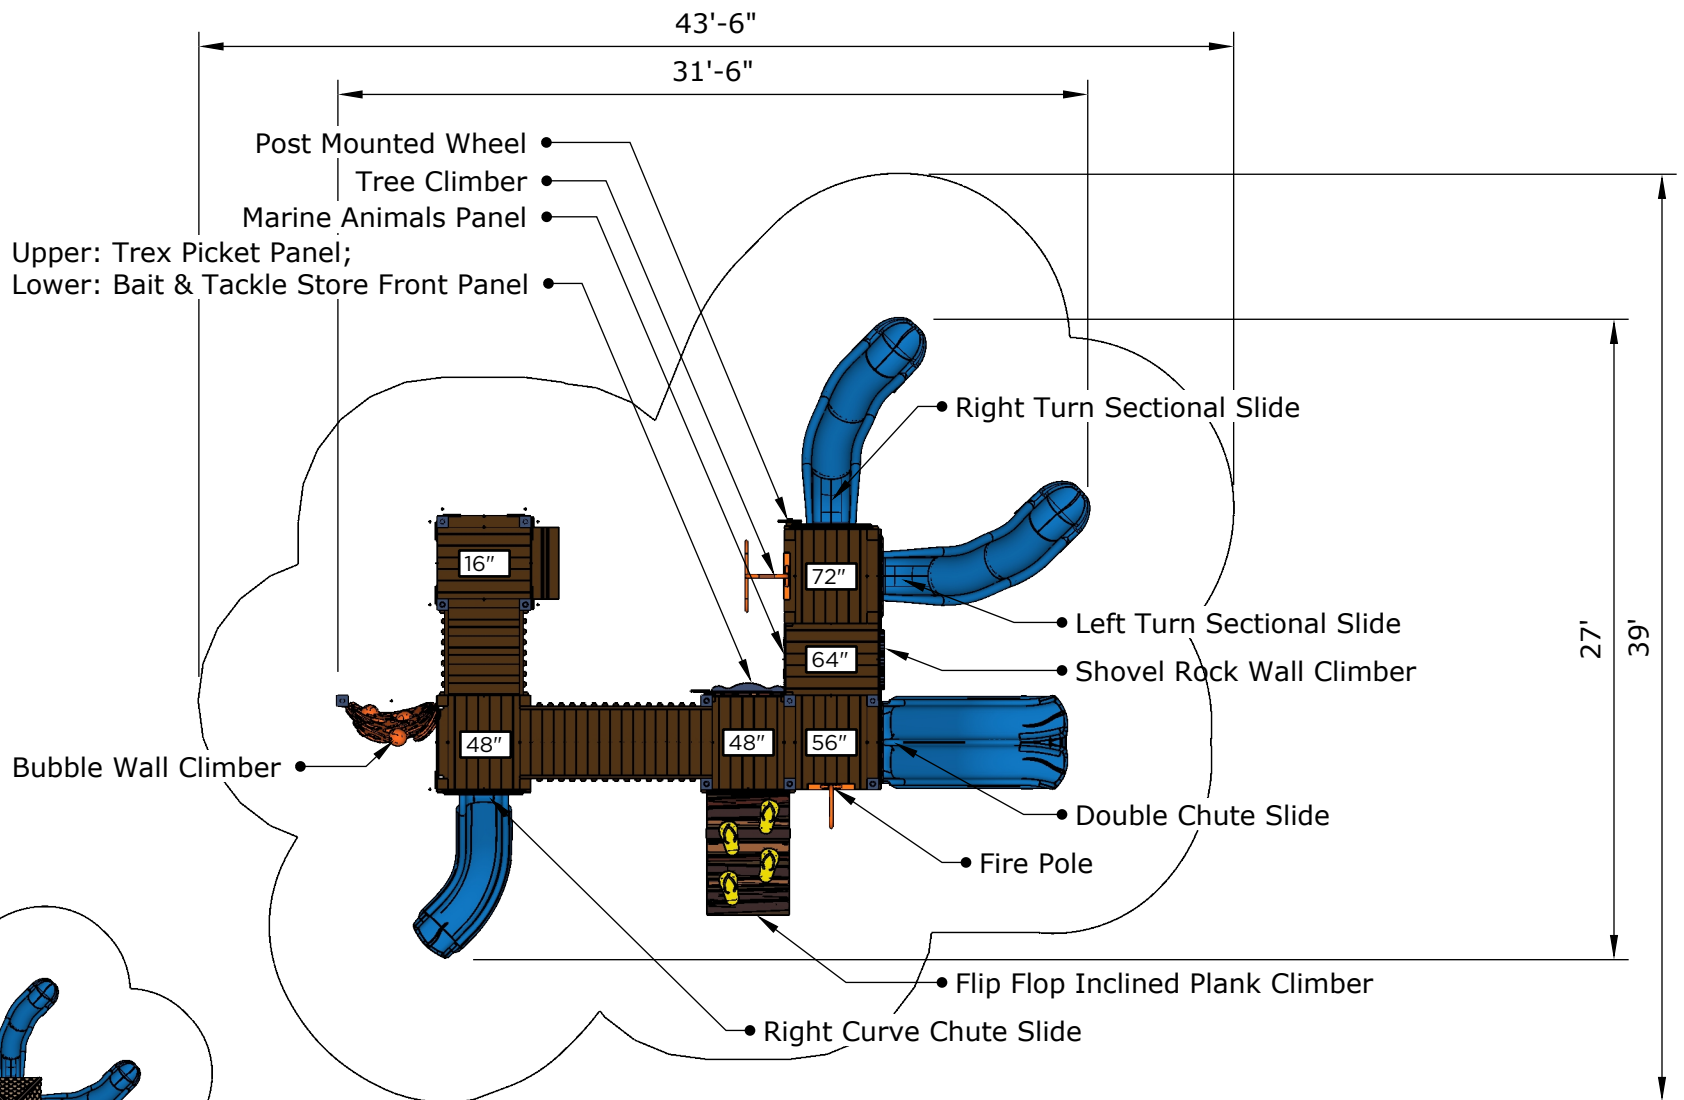

Ages	Capacity	Use Zone	Fall Height	Actual Size	Timber Count
5-12	58	44'x39'	72"	32'x27'	35

Structure: R3FX-3011
 Age: 5 - 12 / Series: Recycled / Theme: Beach

Preliminary Concept Design

Conceptual Renderings Only. Subject to change without notice at SRP's Discretion

Ages	Capacity	Use Zone	Fall Height	Actual Size	Timber Count
5-12	58	44'x39'	72"	32'x27'	35

Scale: 1/8" = 1'

Structure: R3FX-30119
 Age: 5 - 12 / Series: Recycled / Theme: Beach

Preliminary Concept Design