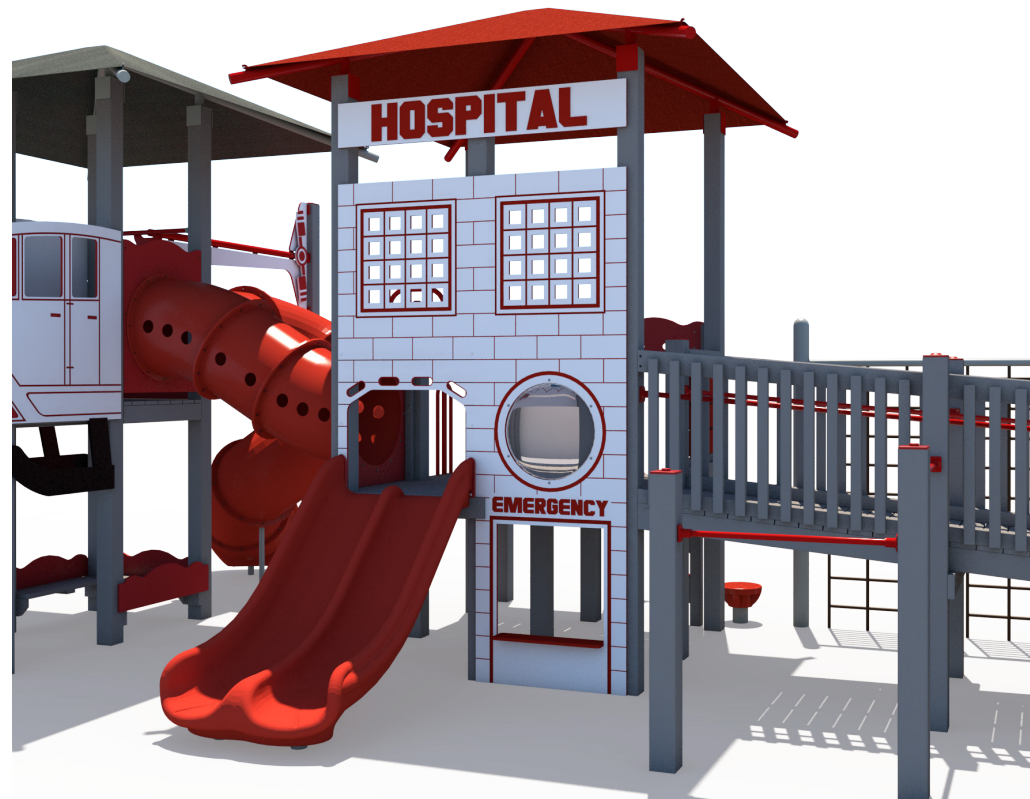

First Responders

Ramped

Recycled

2-12

Age Group

Structure: R3FX-30149

Theme: First Responders

Preliminary Concept Design

Designer: N.Guice Date: 10/15/20

Conceptual Renderings Only. Subject to change without notice at SRP's Discretion

Ages	Capacity	Use Zone	Fall Height	Actual Size	Timber Count	Elevated Activities
2-12	186	87'x32'	6'	75'x38'	57	27

Scale: 1/8" = 1'

	Ground Level Accessible Play Activities	Ground Level Accessible Activity Types
Required	8	5
Provided	13	6

Structure: R3FX-30149
 Age: 2- 12 / Series: Recycled / Theme: First Responders

Preliminary Concept Design

Conceptual Renderings Only. Subject to change without notice at SRP's Discretion

Ages	Capacity	Use Zone	Fall Height	Actual Size	Timber Count	Elevated Activities
2-12	186	87'x32'	6'	75'x38'	57	27