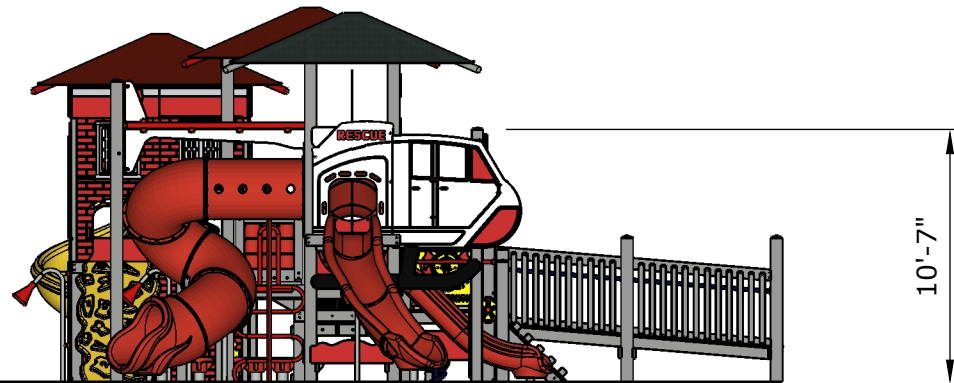

Conceptual Renderings Only. Subject to change without notice at SRP's Discretion

Front

Back

Ages	Capacity	Use Zone	Fall Height	Actual Size	Timber Count	Elevated Activities
2-12	186	87'x32'	6'	75'x38'	57	27

Structure: R3FX-30149
 Age: 2- 12 / Series: Recycled / Theme: First Responders

Preliminary Concept Design

Conceptual Renderings Only. Subject to change without notice at SRP's Discretion

Right

Left

Ages	Capacity	Use Zone	Fall Height	Actual Size	Timber Count	Elevated Activities
2-12	186	87'x32'	6'	75'x38'	57	27