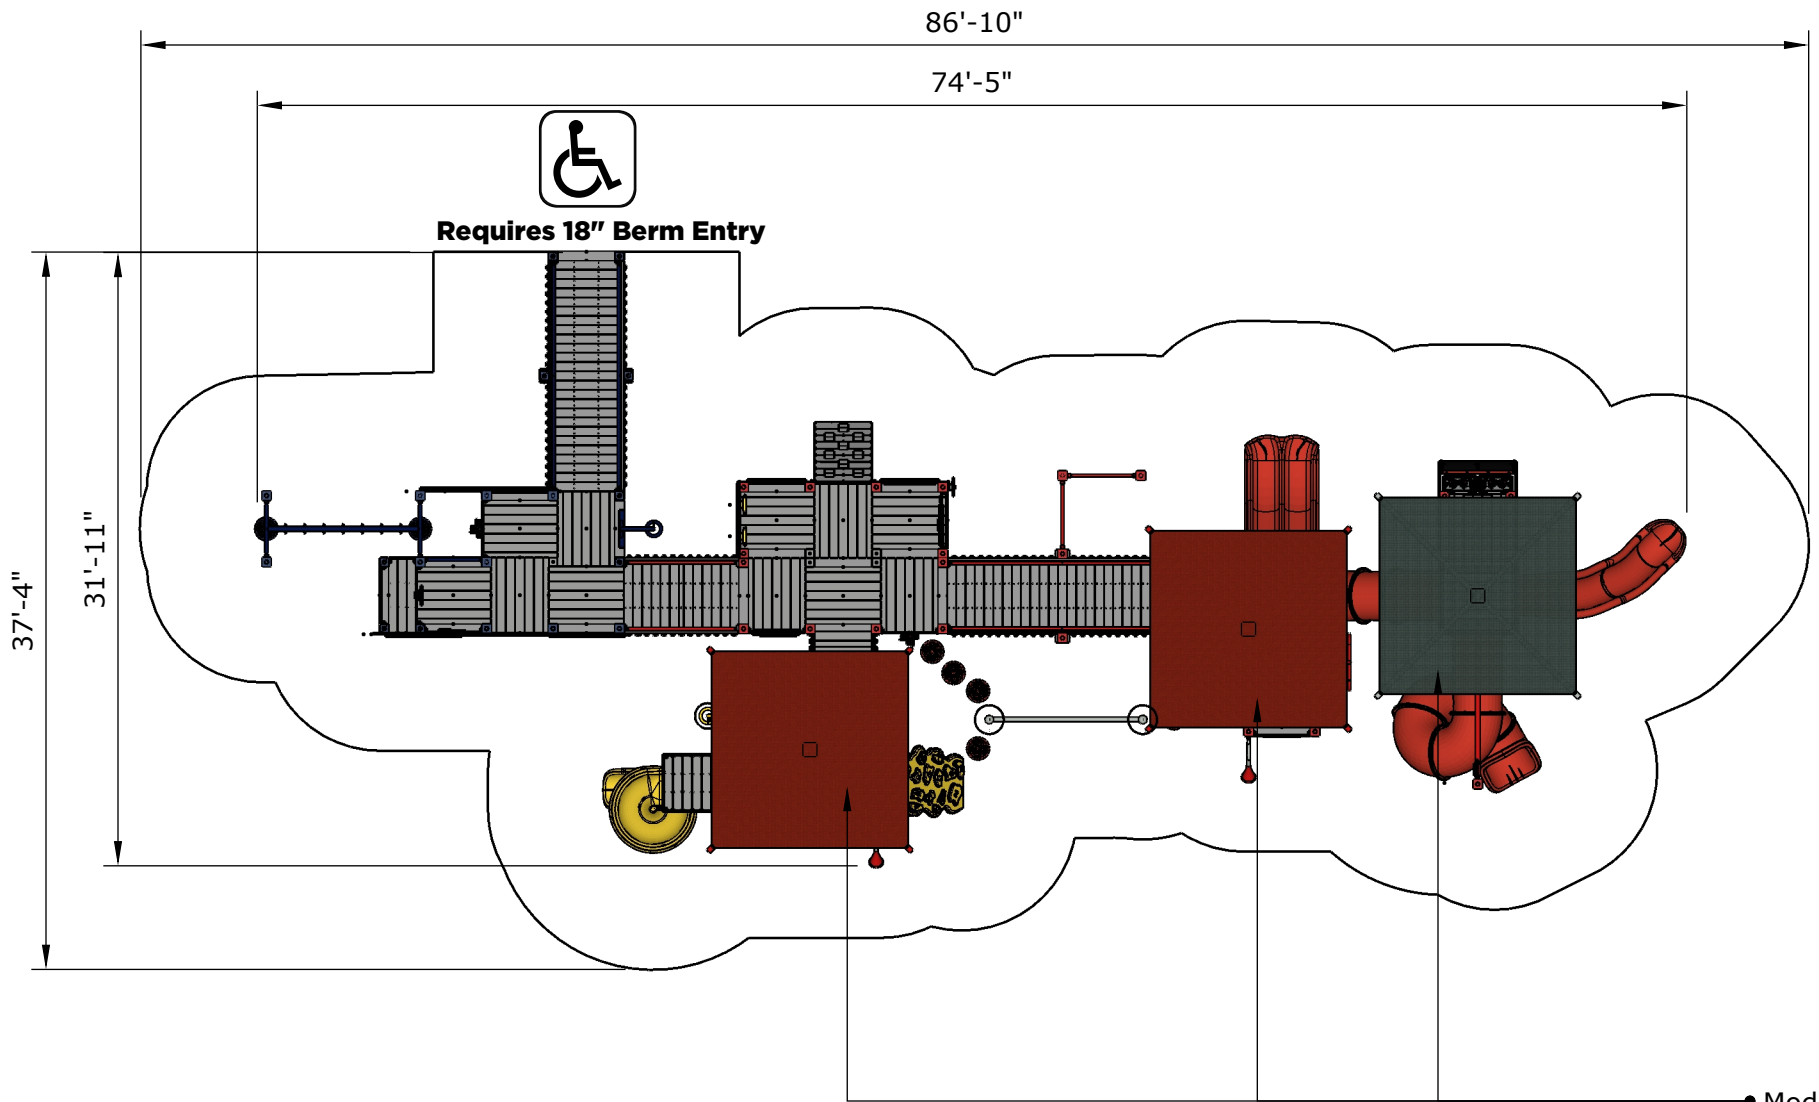

Designer: N.Guice Date: 10/15/20

Conceptual Renderings Only. Subject to change without notice at SRP's Discretion

Ages	Capacity	Use Zone	Fall Height	Actual Size	Timber Count	Elevated Activities
2-12	186	87'x32'	6'	75'x38'	57	27

Scale: 1/8" = 1'

	Ground Level Accessible Play Activities	Ground Level Accessible Activity Types
Required	8	5
Provided	13	6

Structure: R3FX-30149
 Age: 2- 12 / Series: Recycled / Theme: First Responders

Preliminary Concept Design

Conceptual Renderings Only. Subject to change without notice at SRP's Discretion

Ages	Capacity	Use Zone	Fall Height	Actual Size	Timber Count	Elevated Activities
2-12	186	87'x32'	6'	75'x38'	57	27