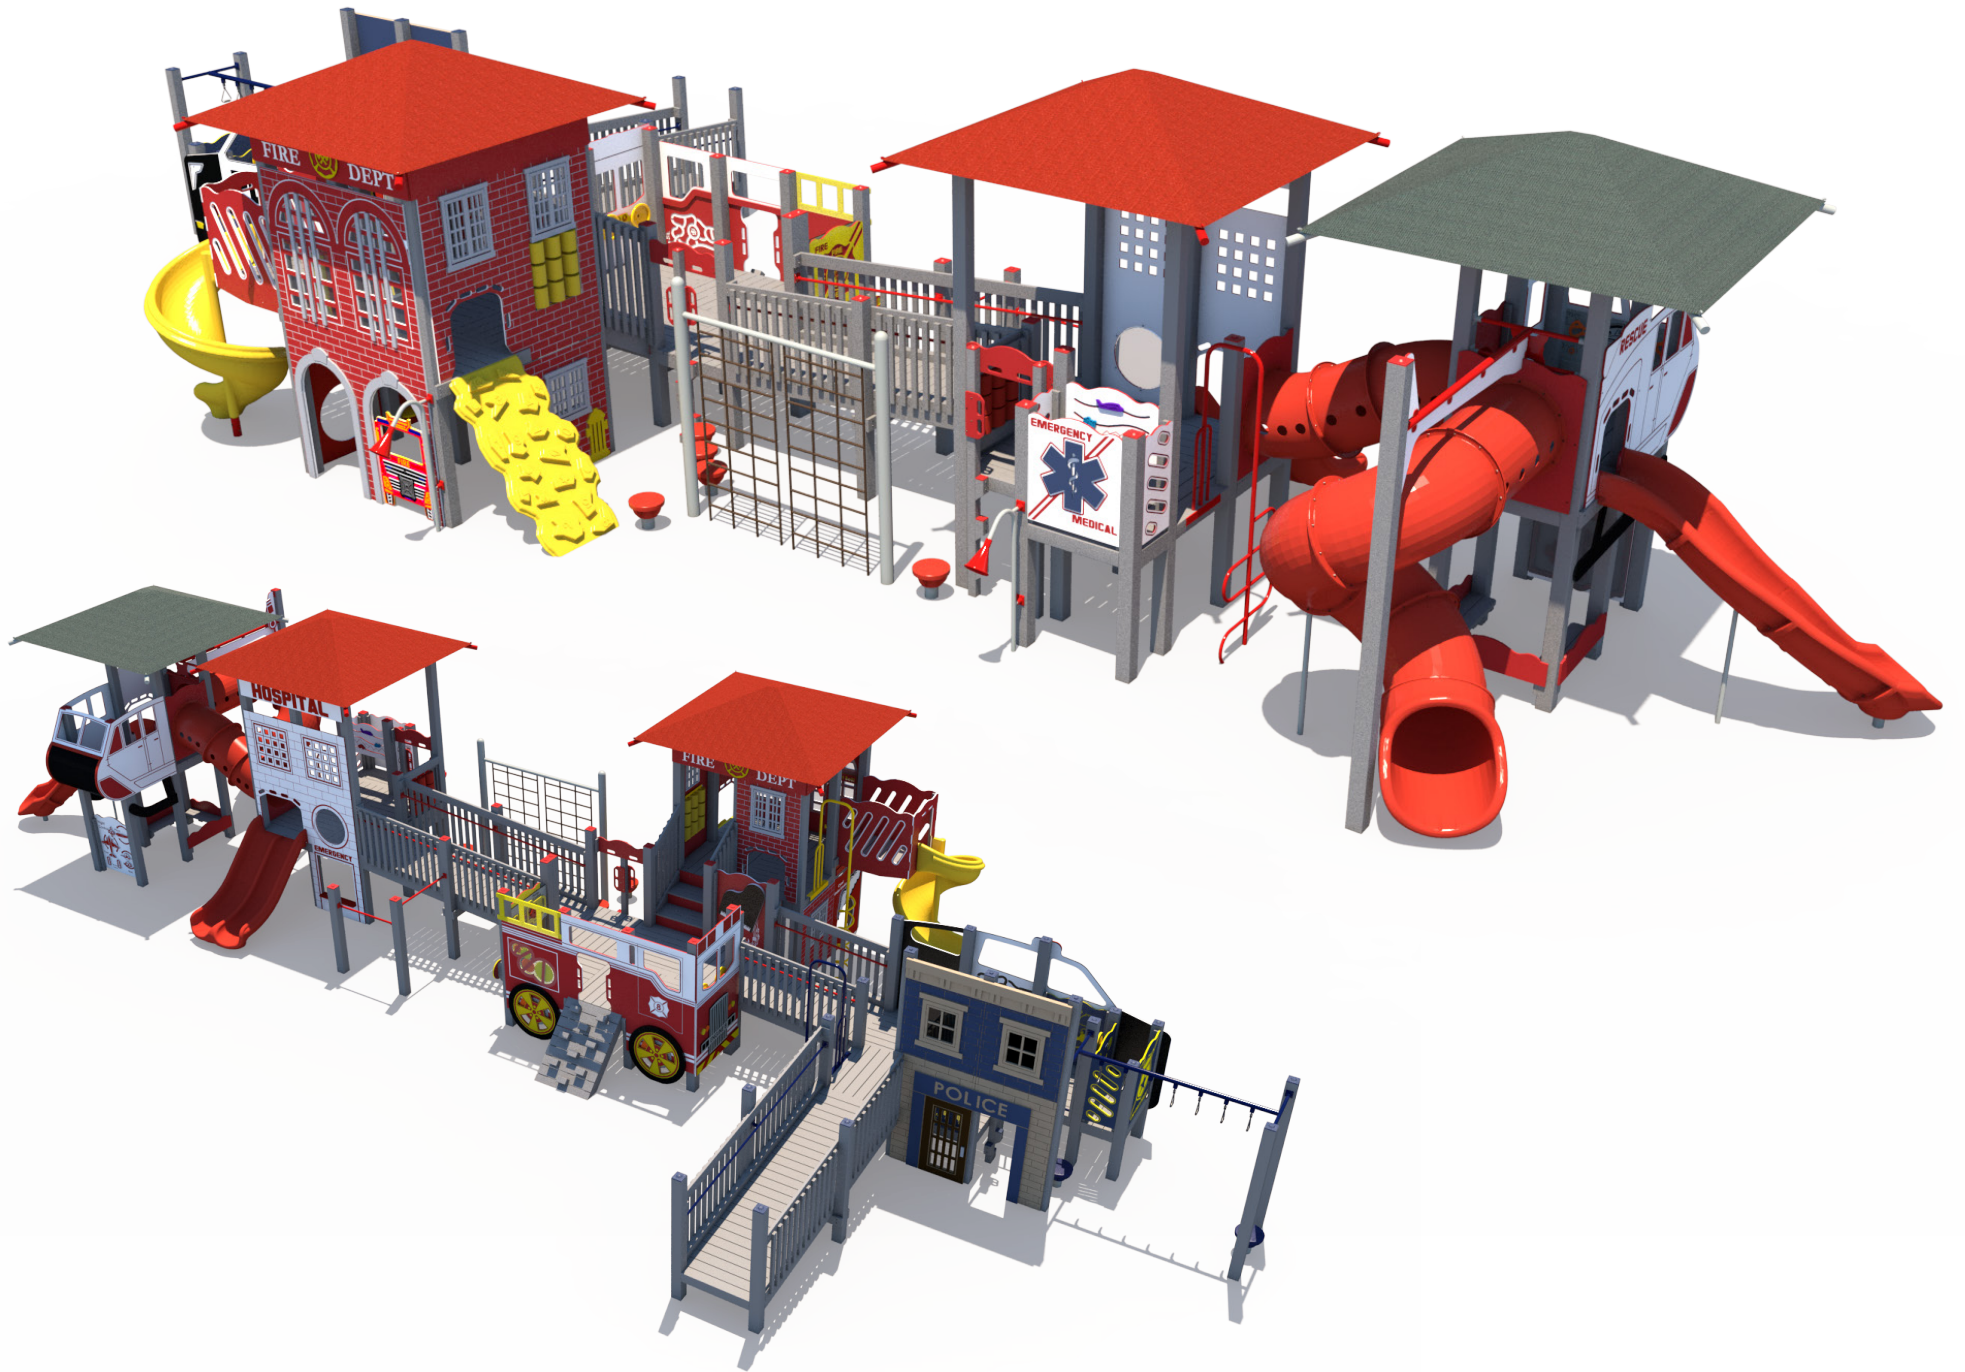

First Responders

Ramped

Recycled

2-12

Age Group

Structure: R3FX-30149

Theme: First Responders

Preliminary Concept Design

Designer: N.Guice Date: 10/15/20

Conceptual Renderings Only. Subject to change without notice at SRP's Discretion

Ages	Capacity	Use Zone	Fall Height	Actual Size	Timber Count	Elevated Activities
2-12	186	87'x32'	6'	75'x38'	57	27

Scale: 1/8" = 1'

	Ground Level Accessible Play Activities	Ground Level Accessible Activity Types
Required	8	5
Provided	13	6

Structure: R3FX-30149
 Age: 2- 12 / Series: Recycled / Theme: First Responders

Scale: 1" = 10'

	Ground Level Accessible Play Activities	Ground Level Accessible Activity Types
Required	8	5
Provided	13	6

Structure: R3FX-30149
 Age: 2- 12 / Series: Recycled / Theme: First Responders

Preliminary Concept Design