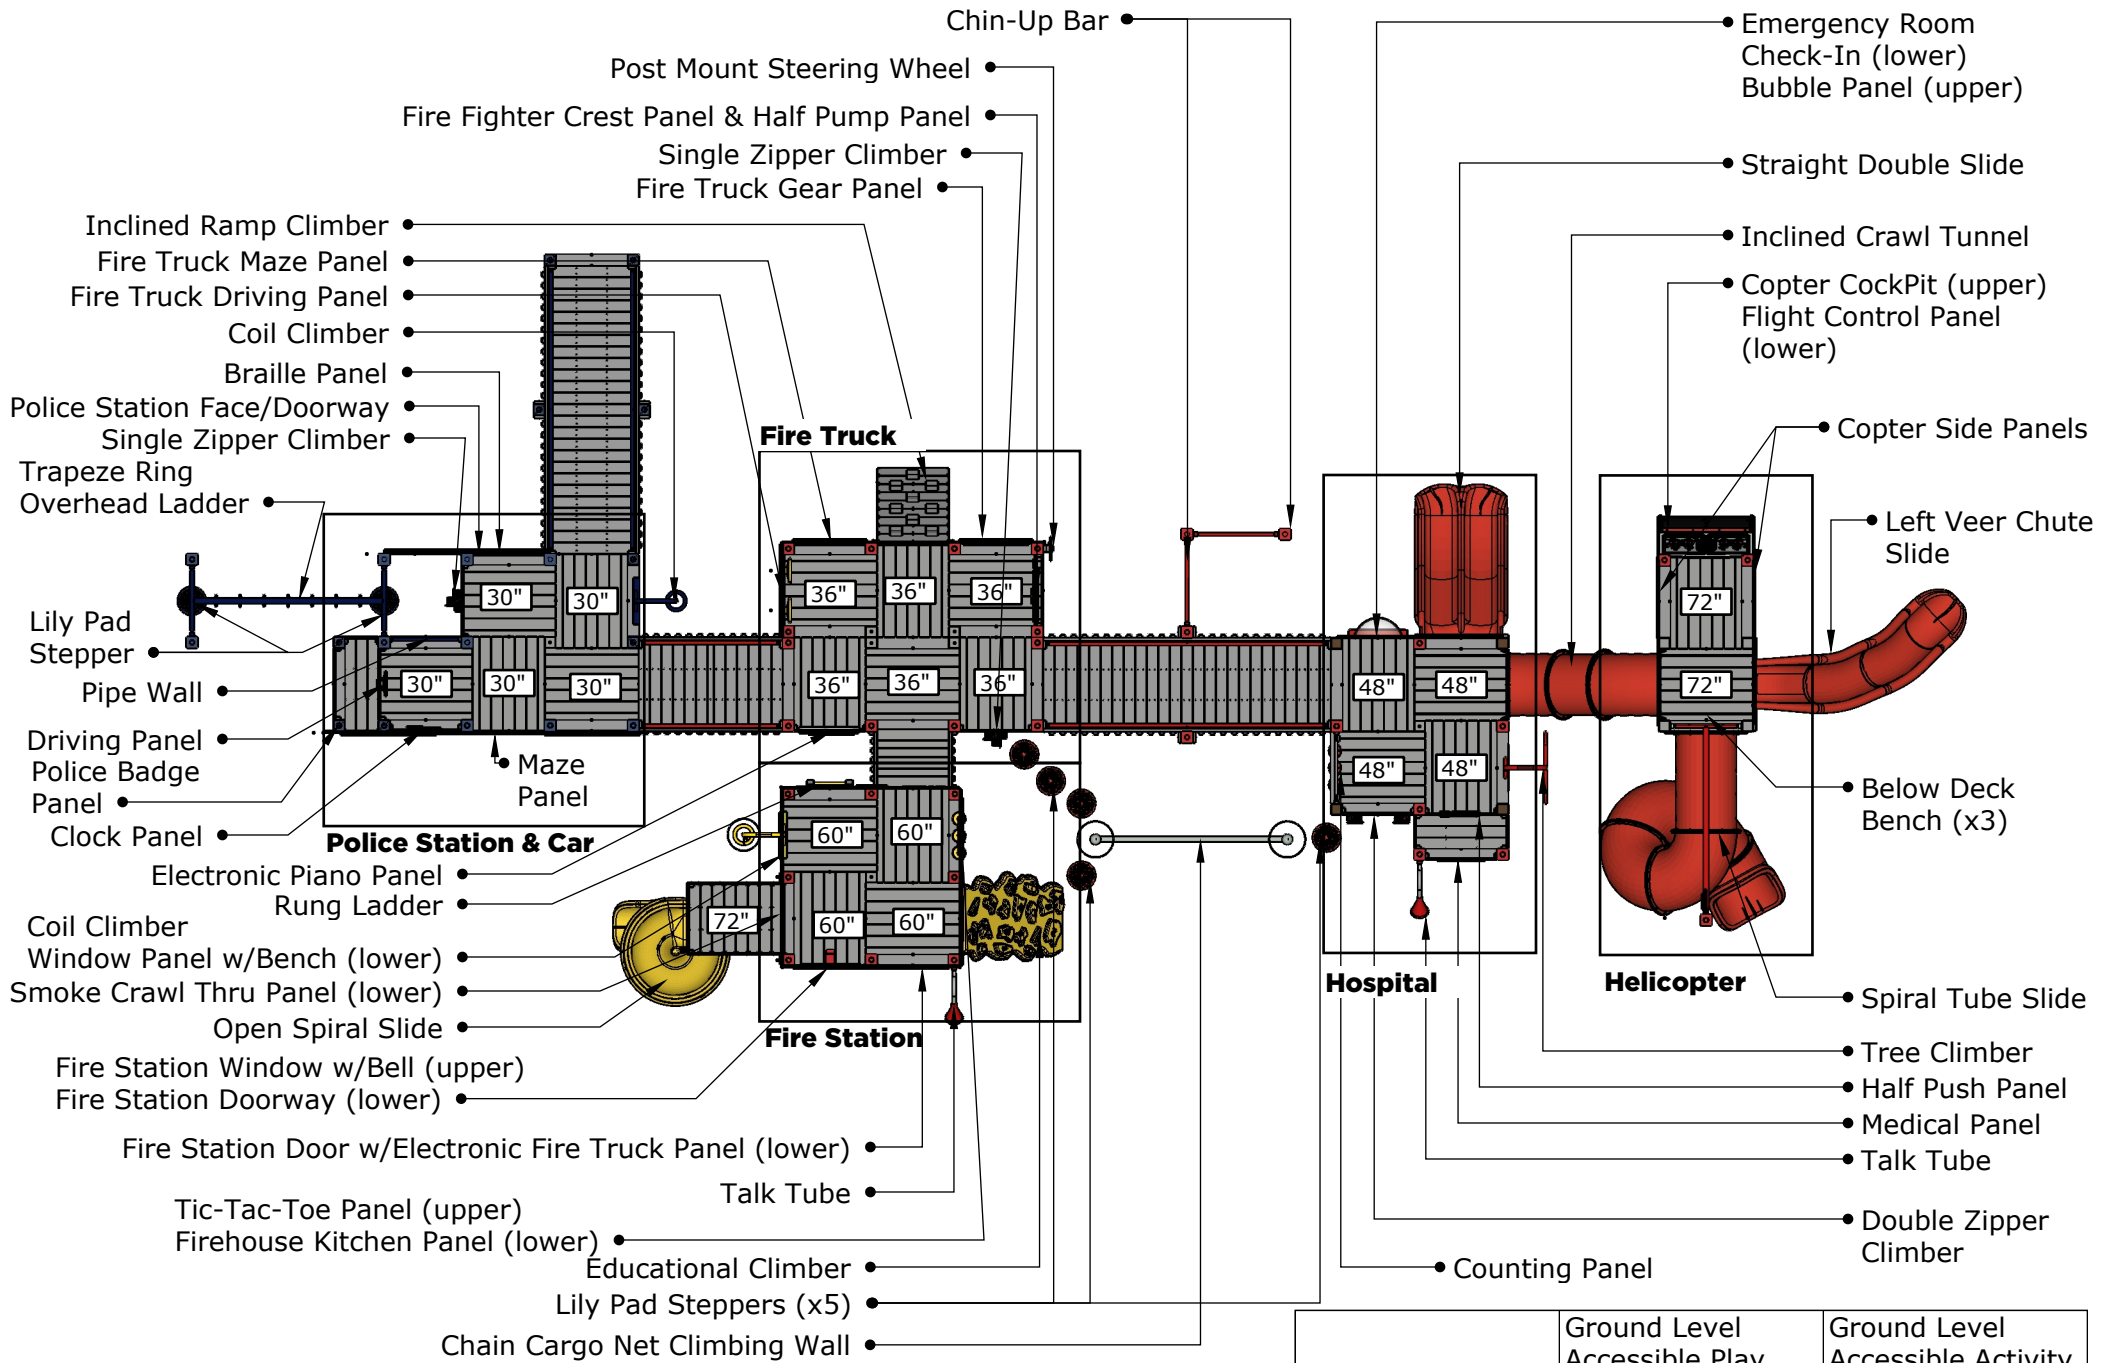

Designer: N.Guice Date: 10/15/20

Conceptual Renderings Only. Subject to change without notice at SRP's Discretion

Ages	Capacity	Use Zone	Fall Height	Actual Size	Timber Count	Elevated Activities
2-12	186	87'x32'	6'	75'x38'	57	27

Scale: 1/8" = 1'

	Ground Level Accessible Play Activities	Ground Level Accessible Activity Types
Required	8	5
Provided	13	6

Structure: R3FX-30149
 Age: 2- 12 / Series: Recycled / Theme: First Responders