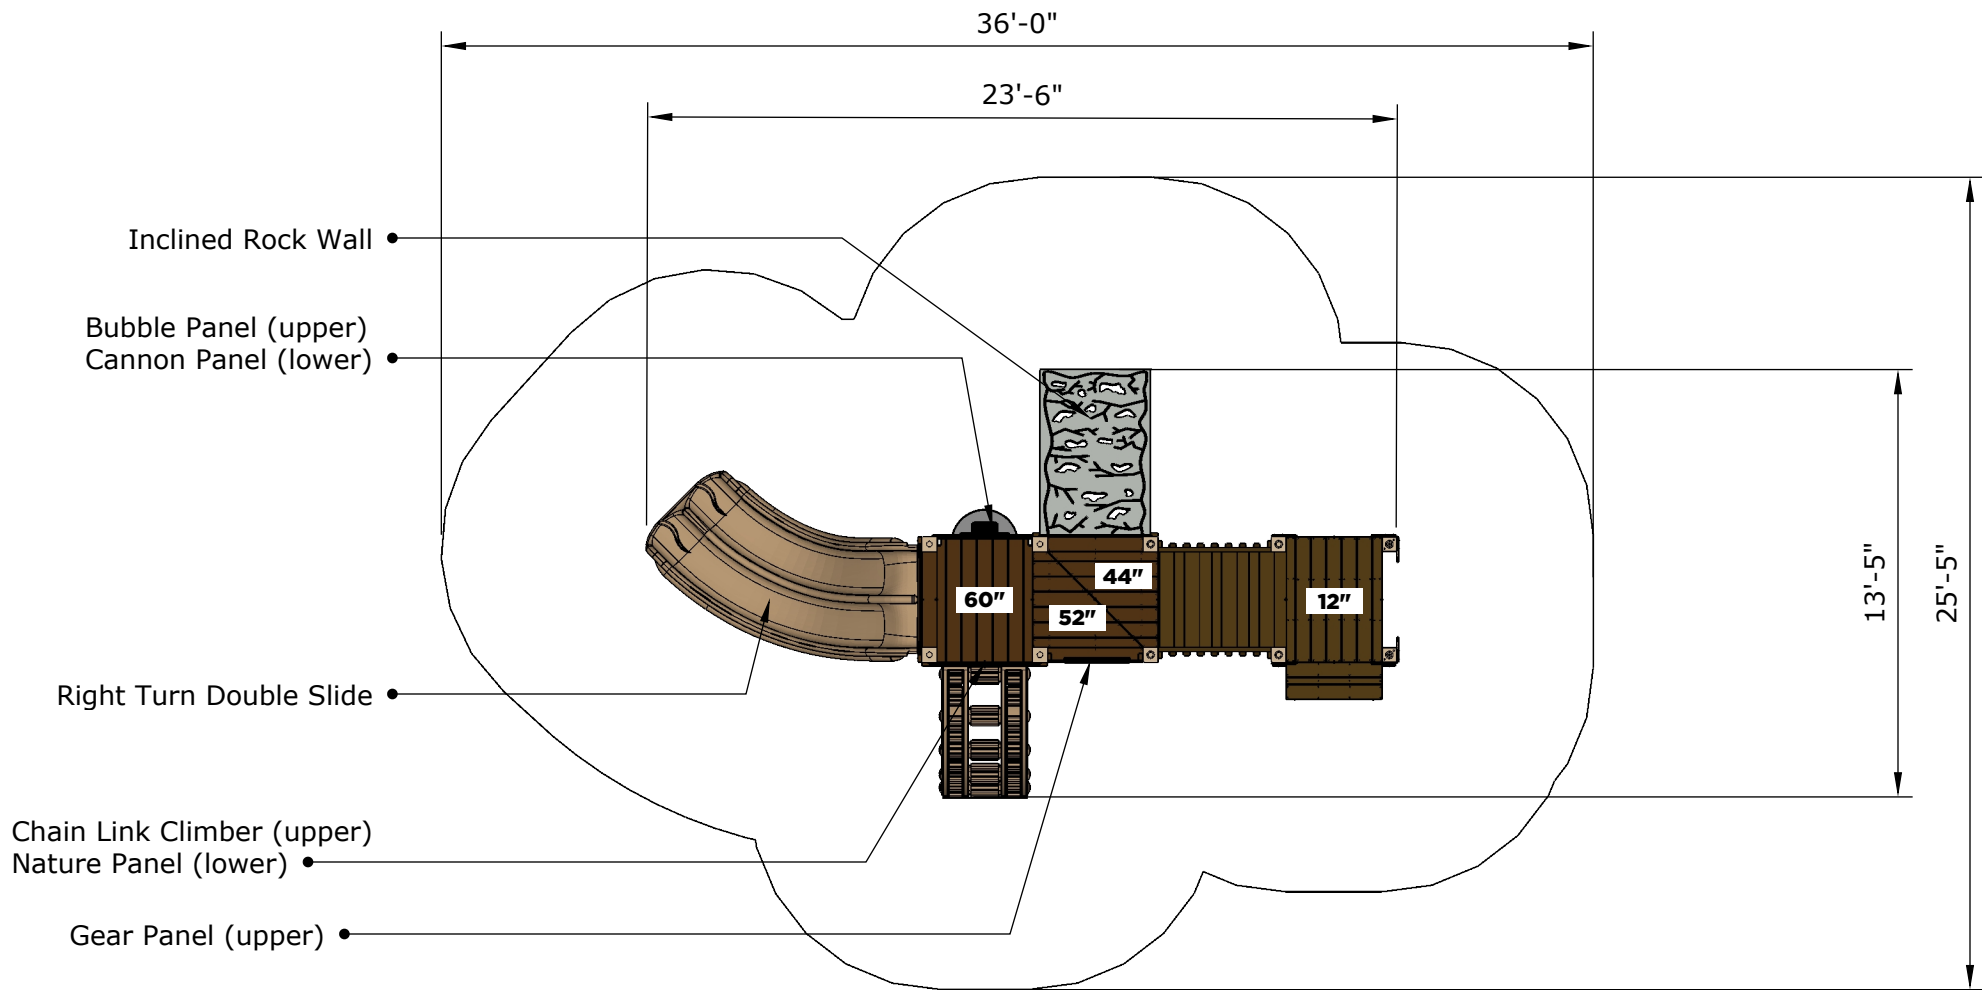

Transfer

Recycled

Age Group

Structure: R3FX-30151

Theme: Seaside Fort

Preliminary Concept Design

Designer: N.Guice

Date: 07/13/20

Conceptual Renderings Only. Subject to change without notice at SRP's Discretion

Ages	Capacity	Use Zone	Fall Height	Actual Size	Timber Count	Elevated Activities
2-12	32	36'x26'	60"	24'x14'	26	6

Scale: 1/6" = 1'

Ages	Capacity	Use Zone	Fall Height	Actual Size	Timber Count	Elevated Activities
2-12	32	36'x26'	60"	24'x14'	26	6

Structure: R3FX-30151
 Age: 2-12 / Series: Recycled / Theme: Fort

Preliminary Concept Design