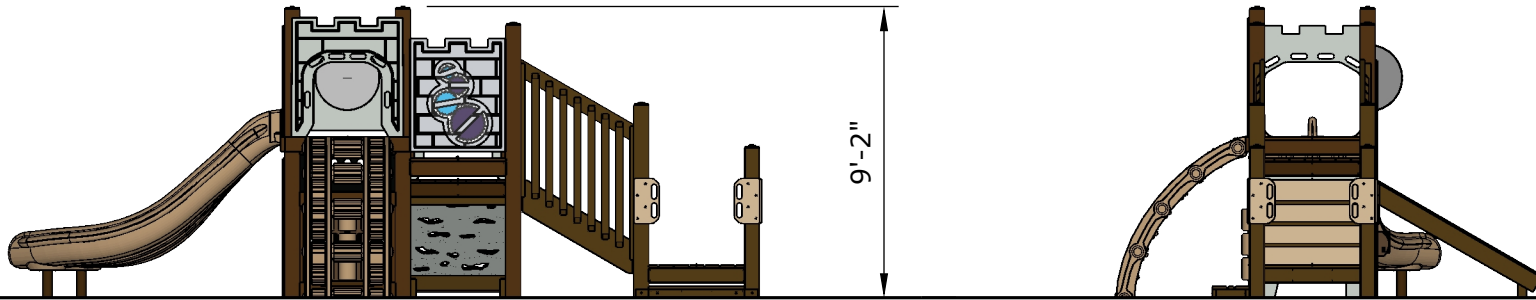

Transfer

Recycled

Age Group

Structure: R3FX-30151

Theme: Seaside Fort

Preliminary Concept Design

Designer: N.Guice

Date: 07/13/20

Conceptual Renderings Only. Subject to change without notice at SRP's Discretion

Ages	Capacity	Use Zone	Fall Height	Actual Size	Timber Count	Elevated Activities
2-12	32	36'x26'	60"	24'x14'	26	6

Scale: 1/6" = 1'

	Ground Level Accessible Play Activities	Ground Level Accessible Activity Types
Required	2	2
Provided	2	2

Structure: R3FX-30151
Age: 2-12 / Series: Recycled / Theme: Fort

Preliminary Concept Design

Conceptual Renderings Only. Subject to change without notice at SRP's Discretion

Ages	Capacity	Use Zone	Fall Height	Actual Size	Timber Count	Elevated Activities
2-12	32	36'x26'	60"	24'x14'	26	6

Structure: R3FX-30151
 Age: 2-12 / Series: Recycled / Theme: Fort

Preliminary Concept Design