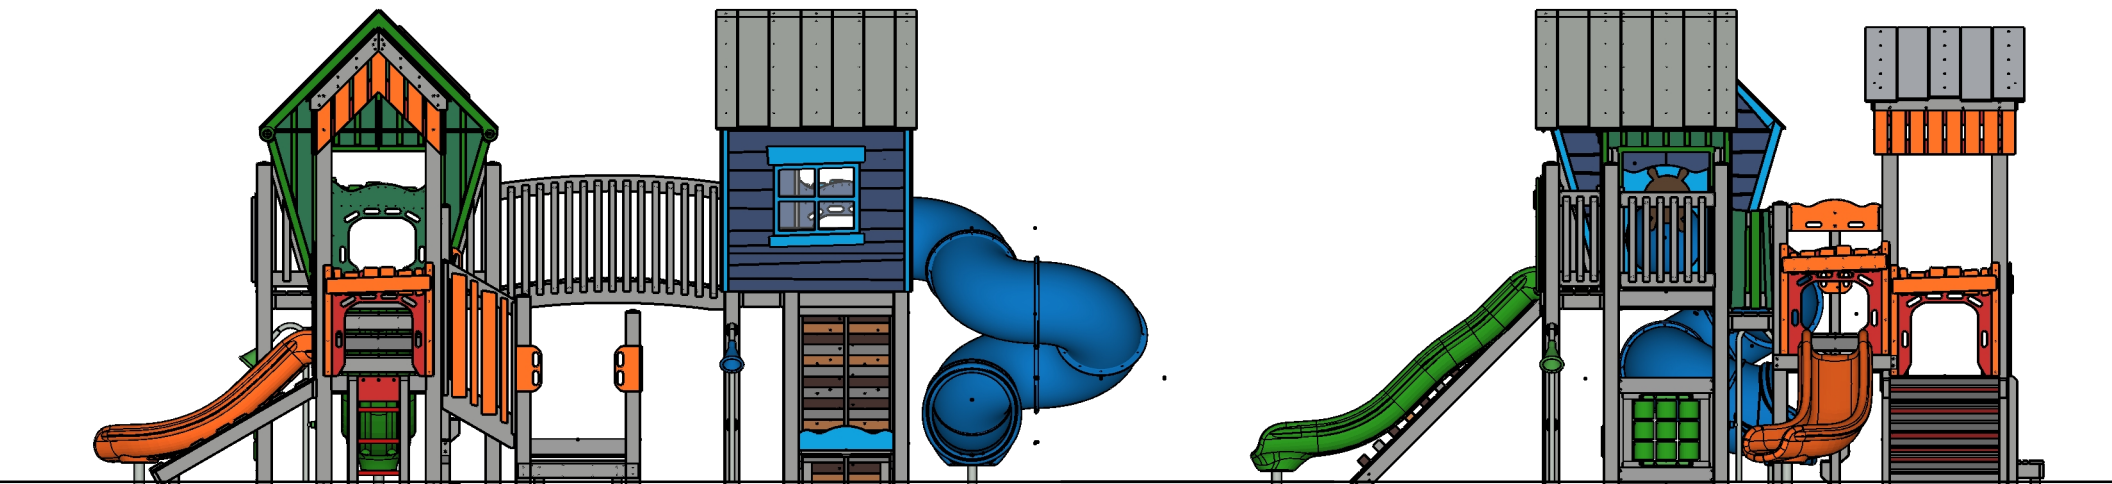

Conceptual Renderings Only. Subject to change without notice at SRP's Discretion

Ages	Capacity	Use Zone	Fall Height	Actual Size	Timber Count	Elevated Activities
5-12	82	46'x37'	72"	34'x25'	38	8

Scale: 1" = 4'

	Ground Level Accessible Play Activities	Ground Level Accessible Activity Types
Required	3	3
Provided	3	3

Structure: R3FX-30155
 Age: 5 - 12 / Series: Recycled / Theme: Cottage

Preliminary Concept Design

Conceptual Renderings Only. Subject to change without notice at SRP's Discretion

Ages	Capacity	Use Zone	Fall Height	Actual Size	Timber Count	Elevated Activities
5-12	82	46'x37'	72"	34'x25'	38	8

Scale: 1" = 6'