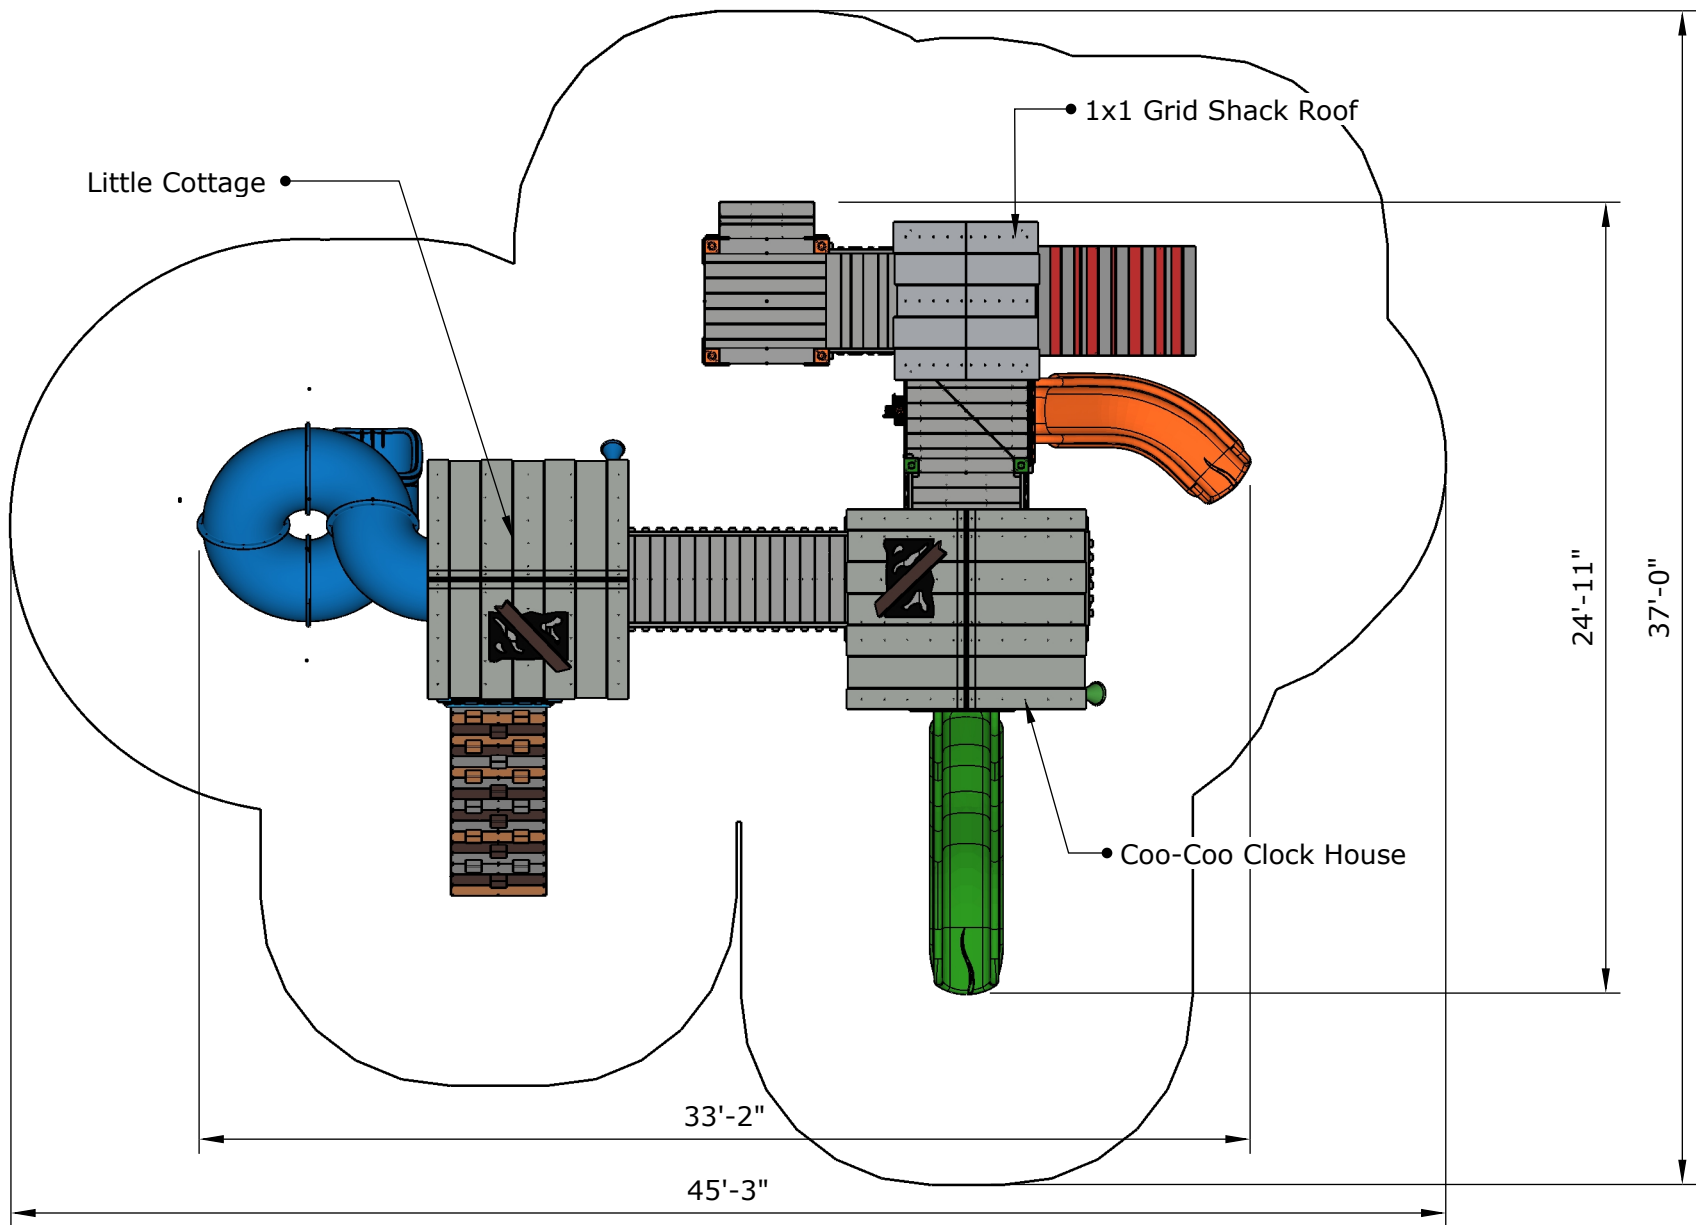

Preliminary Concept Design

Conceptual Renderings Only. Subject to change without notice at SRP's Discretion

Structure: R3FX-30155
Age: 5 - 12 / Series: Recycled / Theme: Cottage

Preliminary Concept Design

Conceptual Renderings Only. Subject to change without notice at SRP's Discretion

Ages	Capacity	Use Zone	Fall Height	Actual Size	Timber Count	Elevated Activities
5-12	82	46'x37'	72"	34'x25'	38	8

Scale: 1" = 6'

Conceptual Renderings Only. Subject to change without notice at SRP's Discretion

Ages	Capacity	Use Zone	Fall Height	Actual Size	Timber Count	Elevated Activities
5-12	82	46'x37'	72"	34'x25'	38	8

Scale: 1" = 4'