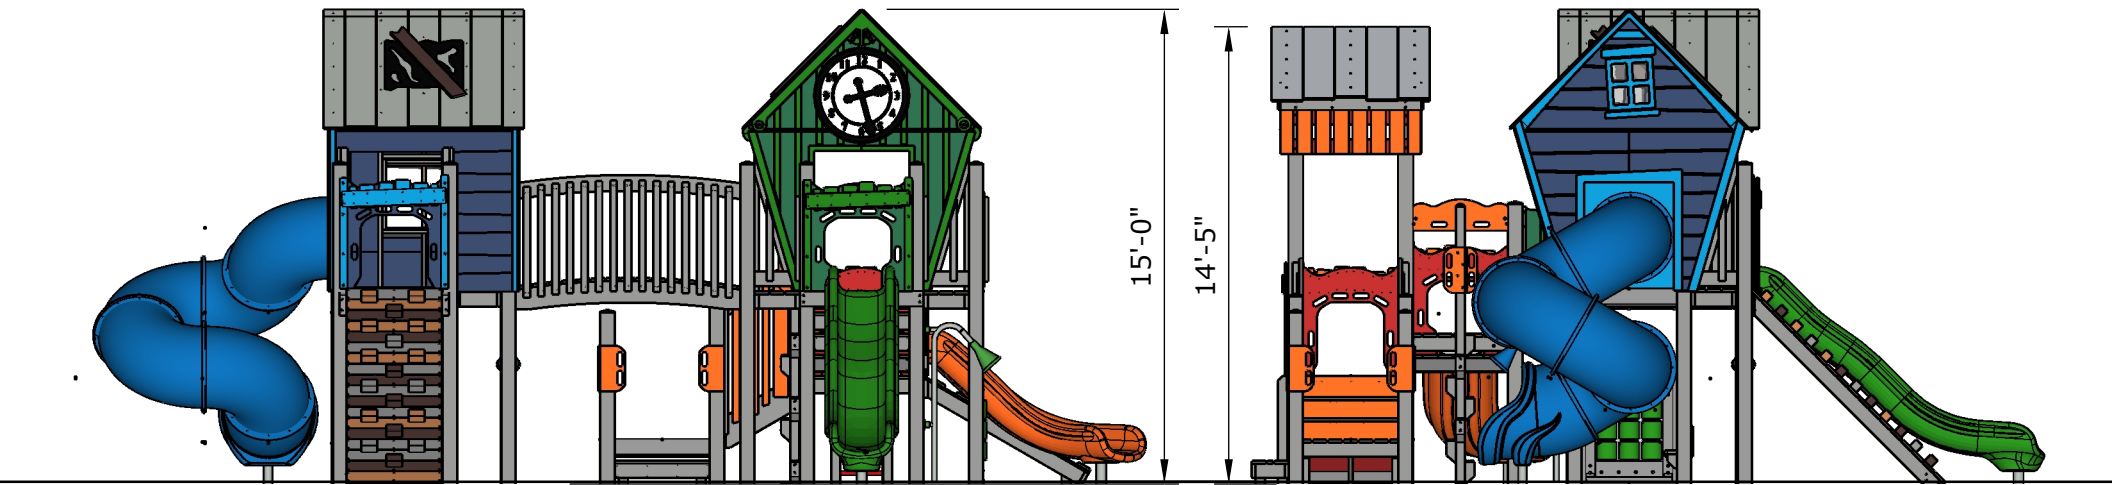

Conceptual Renderings Only. Subject to change without notice at SRP's Discretion

Ages	Capacity	Use Zone	Fall Height	Actual Size	Timber Count	Elevated Activities
5-12	82	46'x37'	72"	34'x25'	38	8

Scale: 1" = 4'

	Ground Level Accessible Play Activities	Ground Level Accessible Activity Types
Required	3	3
Provided	3	3

Structure: R3FX-30155
 Age: 5 - 12 / Series: Recycled / Theme: Cottage

Preliminary Concept Design

Conceptual Renderings Only. Subject to change without notice at SRP's Discretion

Ages	Capacity	Use Zone	Fall Height	Actual Size	Timber Count	Elevated Activities
5-12	82	46'x37'	72"	34'x25'	38	8

Scale: 1" = 6'

Structure: R3FX-30155
 Age: 5 - 12 / Series: Recycled / Theme: Cottage

Preliminary Concept Design

Conceptual Renderings Only. Subject to change without notice at SRP's Discretion

SRP **FX**

 **SUPERIOR**
RECREATIONAL PRODUCTS