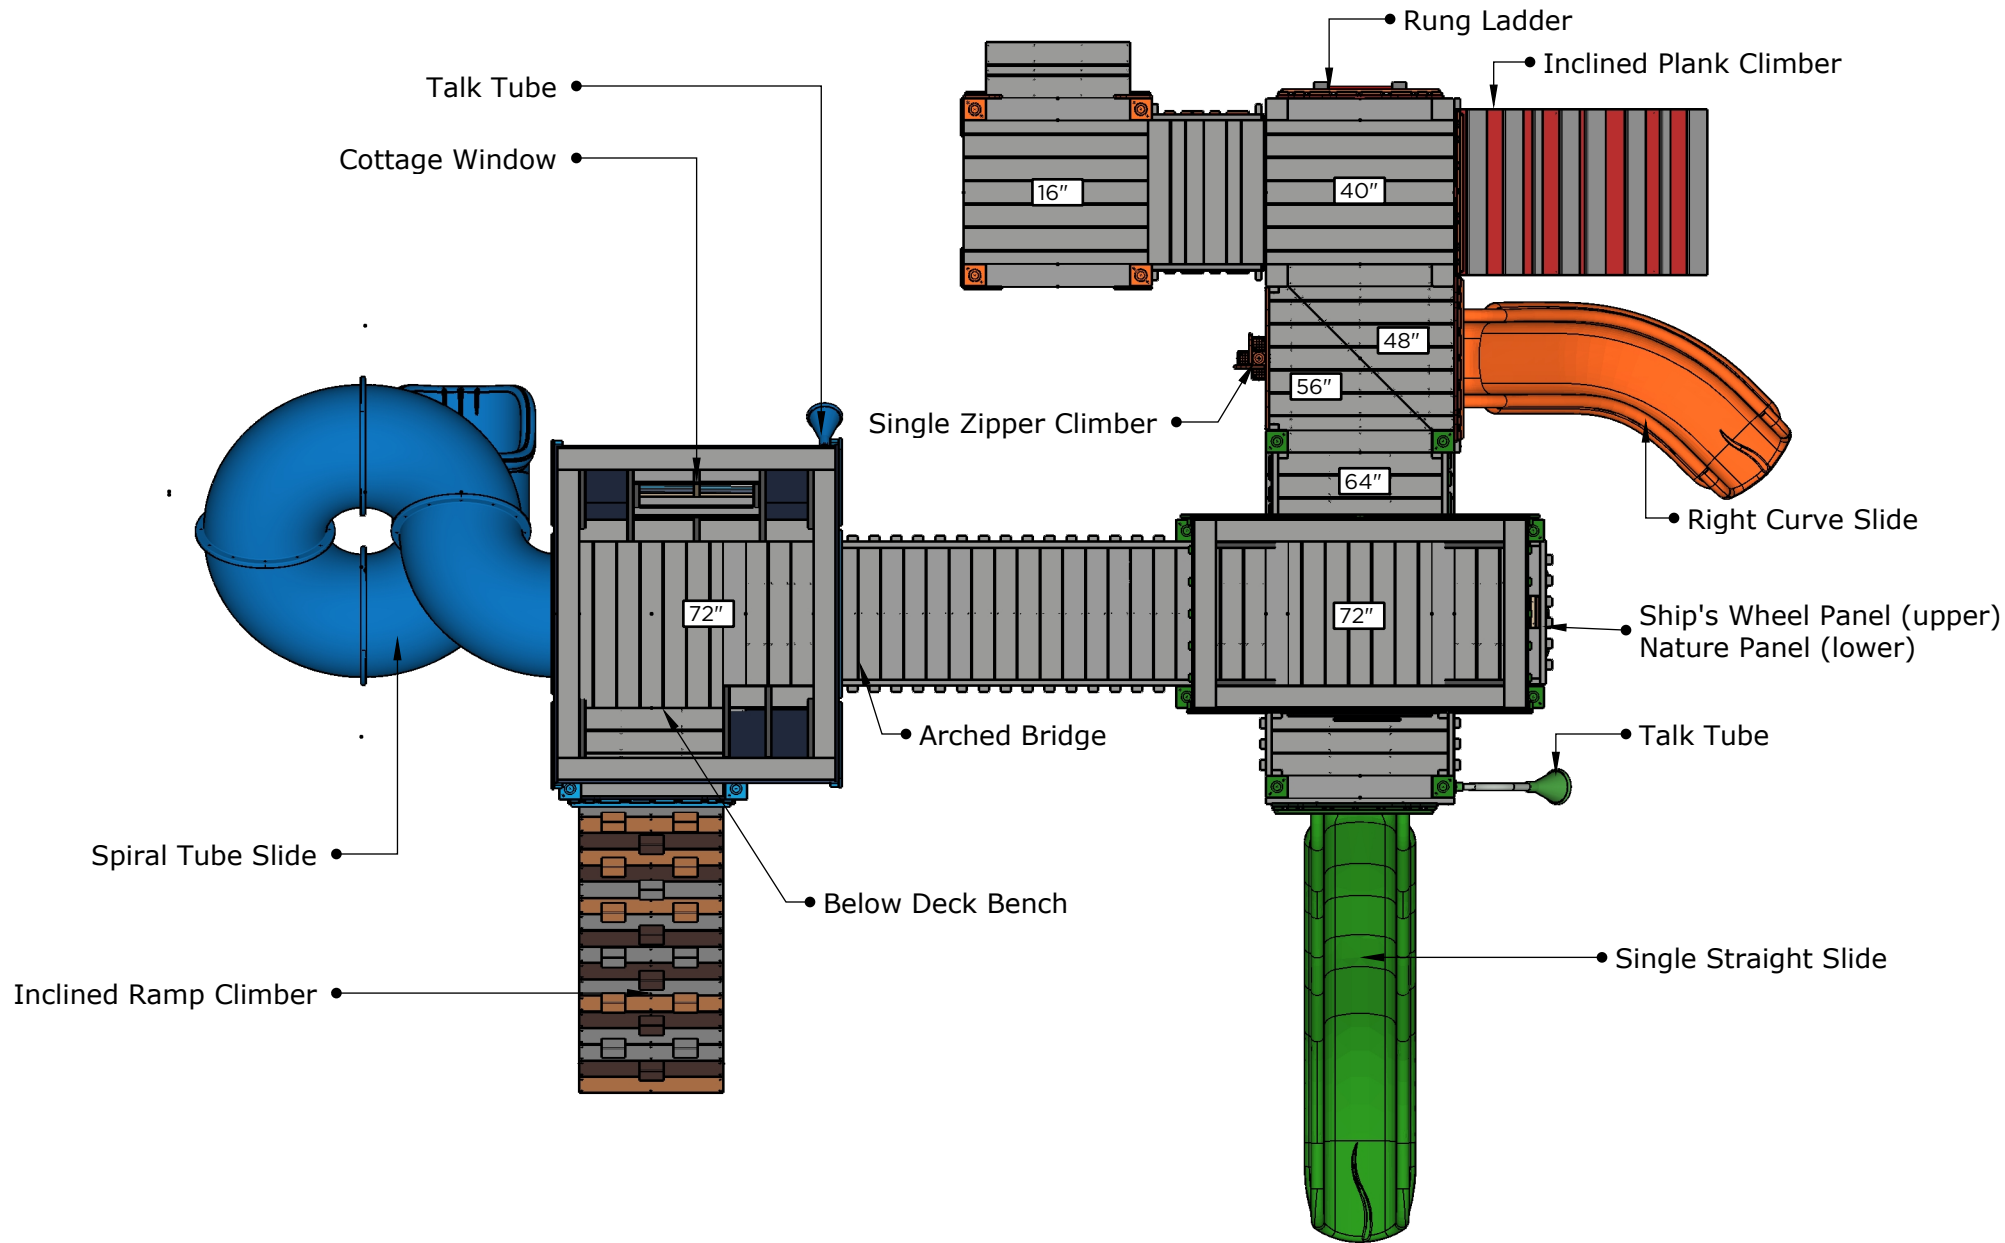

Ages	Capacity	Use Zone	Fall Height	Actual Size	Timber Count	Elevated Activities
5-12	82	46'x37'	72"	34'x25'	38	8

Scale: 1" = 4'

	Ground Level Accessible Play Activities	Ground Level Accessible Activity Types
Required	3	3
Provided	3	3

Structure: R3FX-30155
Age: 5 - 12 / Series: Recycled / Theme: Cottage

Preliminary Concept Design

Conceptual Renderings Only. Subject to change without notice at SRP's Discretion