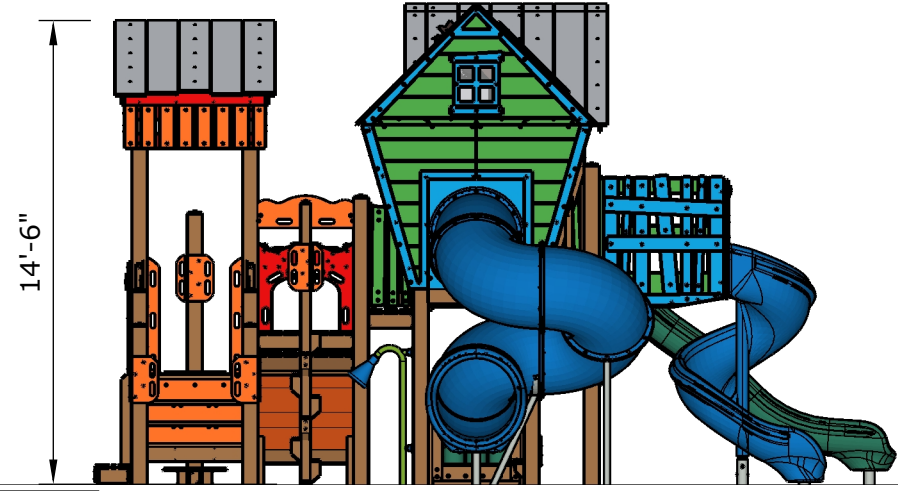

Structure: R3FX-30157-R1-EagleLanding
 Age: 2 - 12 / Series: Recycled / Theme: Cottage

As Engineered Design

Conceptual Renderings Only. Subject to change without notice at SRP's Discretion

All Elevations from Finished Surfacing

Ages	Capacity	Use Zone	Deck Height	Actual Size	Timber Count	Elevated Activities
2-12	82	44'x37'	72"	32'x25'	35	8

Scale: 1/6" = 1'

	Accessible Play Activities	Accessible Activity Types
Required	3	3
Provided	3	3