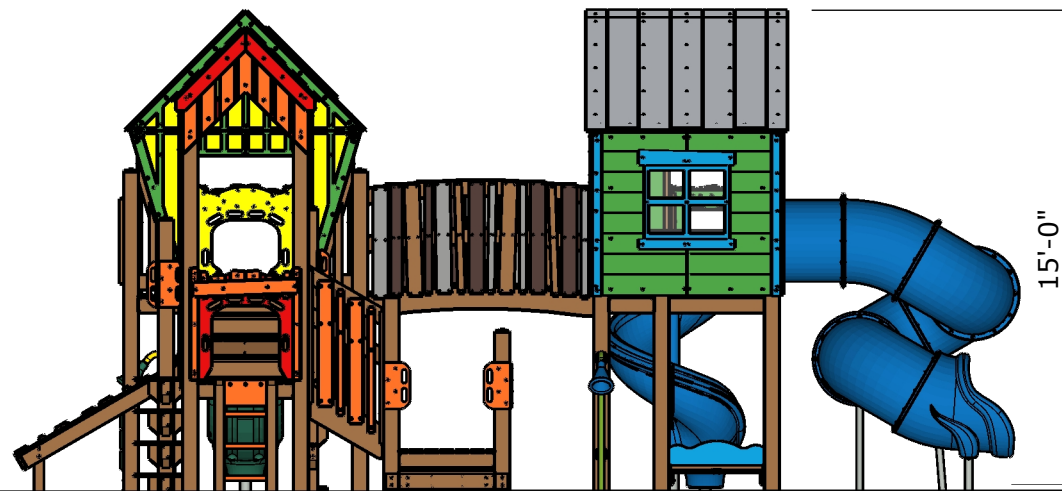

Structure: R3FX-30157-R1-EagleLanding
 Age: 2 - 12 / Series: Recycled / Theme: Cottage

As Engineered Design

Conceptual Renderings Only. Subject to change without notice at SRP's Discretion

All Elevations from Finished Surfacing

Ages	Capacity	Use Zone	Deck Height	Actual Size	Timber Count	Elevated Activities
2-12	82	44'x37'	72"	32'x25'	35	8

Scale: 1/6" = 1'

	Accessible Play Activities	Accessible Activity Types
Required	3	3
Provided	3	3