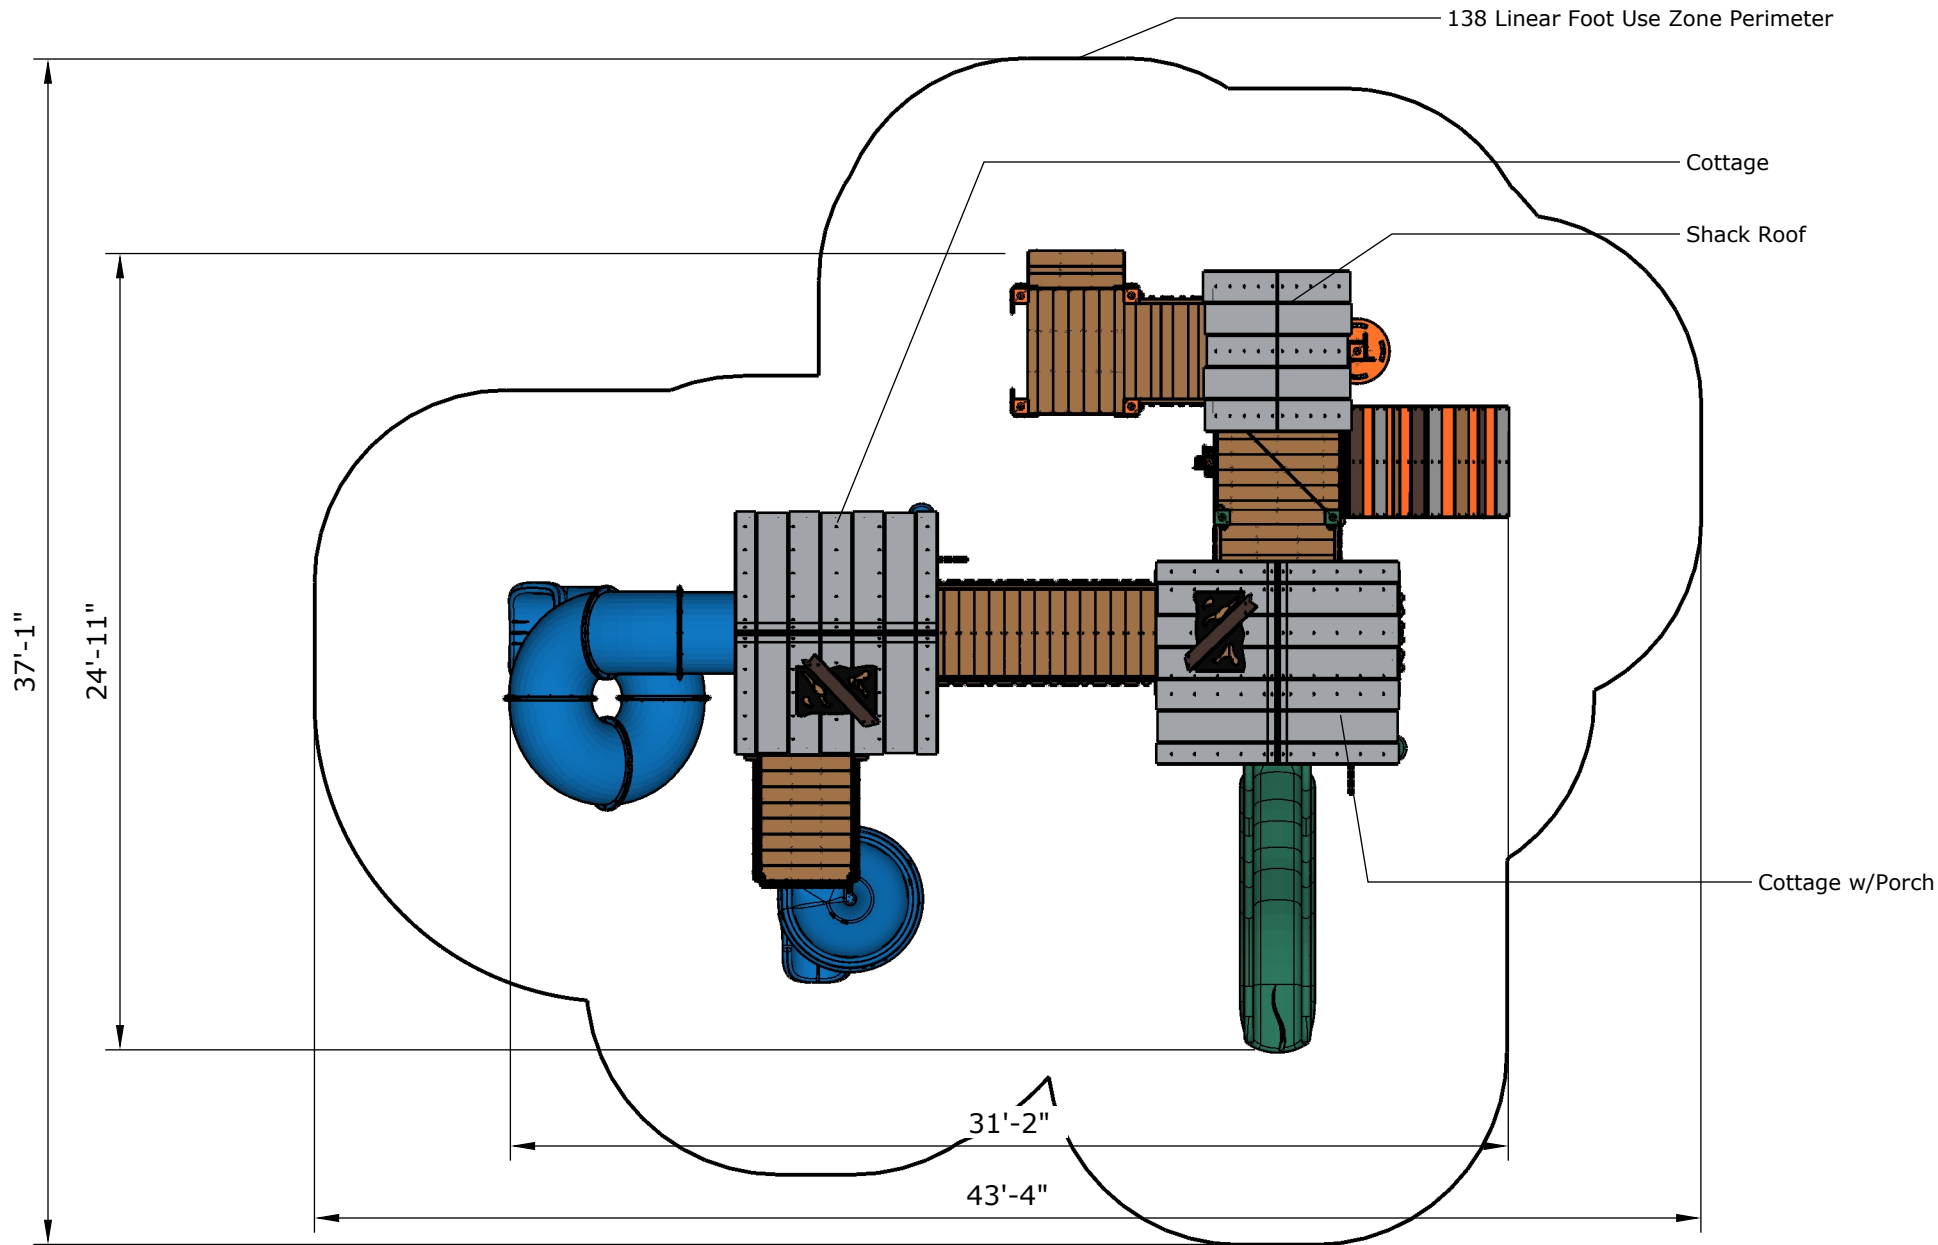

All Elevations from Finished Surfacing

Ages	Capacity	Use Zone	Deck Height	Actual Size	Timber Count	Elevated Activities
2-12	82	44'x37'	72"	32'x25'	35	8

Scale: 1/6" = 1'

	Accessible Play Activities	Accessible Activity Types
Required	3	3
Provided	3	3

Structure: R3FX-30157-R1-EagleLanding
Age: 2 - 12 / Series: Recycled / Theme: Cottage

As Engineered Design

Conceptual Renderings Only. Subject to change without notice at SRP's Discretion