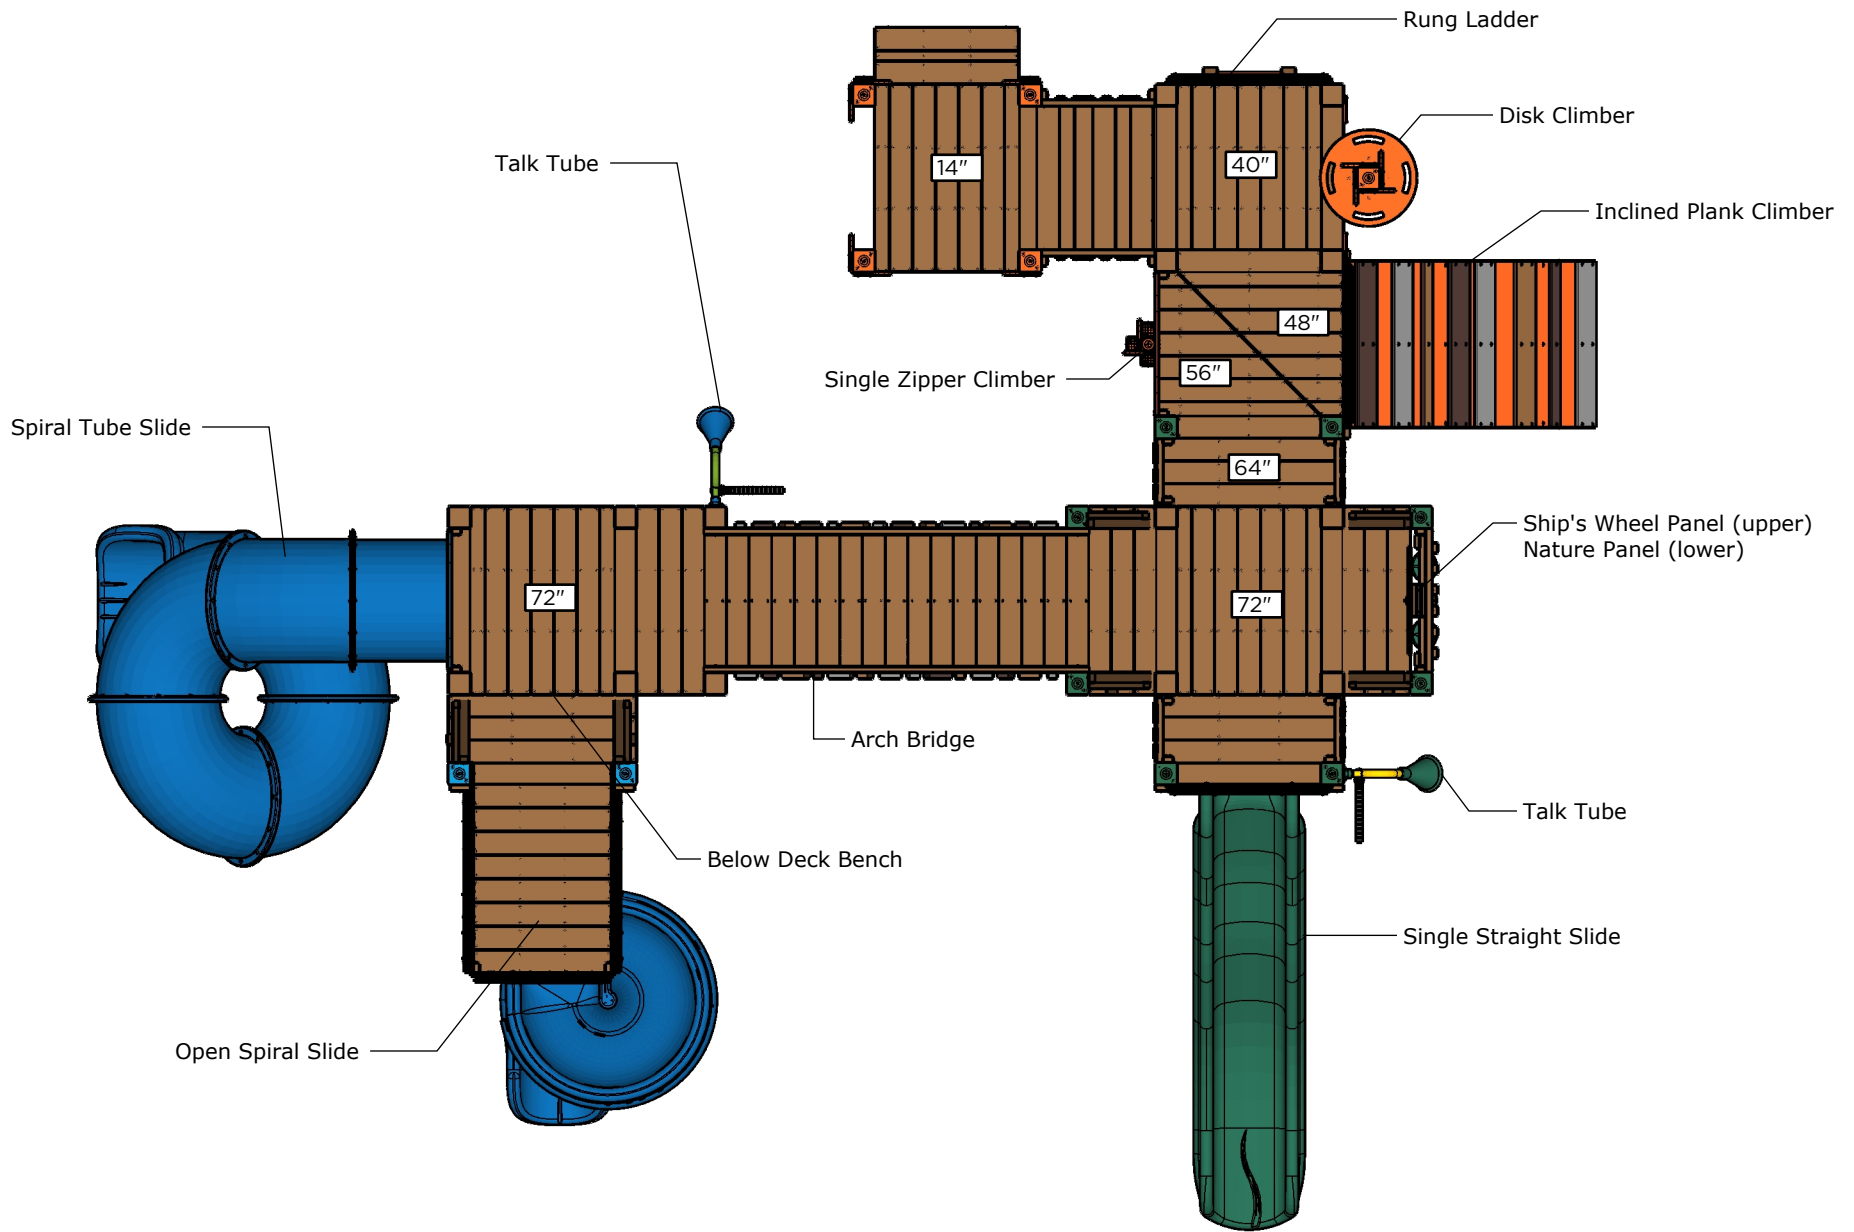

All Elevations from Finished Surfacing

Ages	Capacity	Use Zone	Deck Height	Actual Size	Timber Count	Elevated Activities
2-12	82	44'x37'	72"	32'x25'	35	8

Scale: 1/6" = 1'

	Accessible Play Activities	Accessible Activity Types
Required	3	3
Provided	3	3

Structure: R3FX-30157-R1-EagleLanding
Age: 2 - 12 / Series: Recycled / Theme: Cottage

As Engineered Design

Conceptual Renderings Only. Subject to change without notice at SRP's Discretion