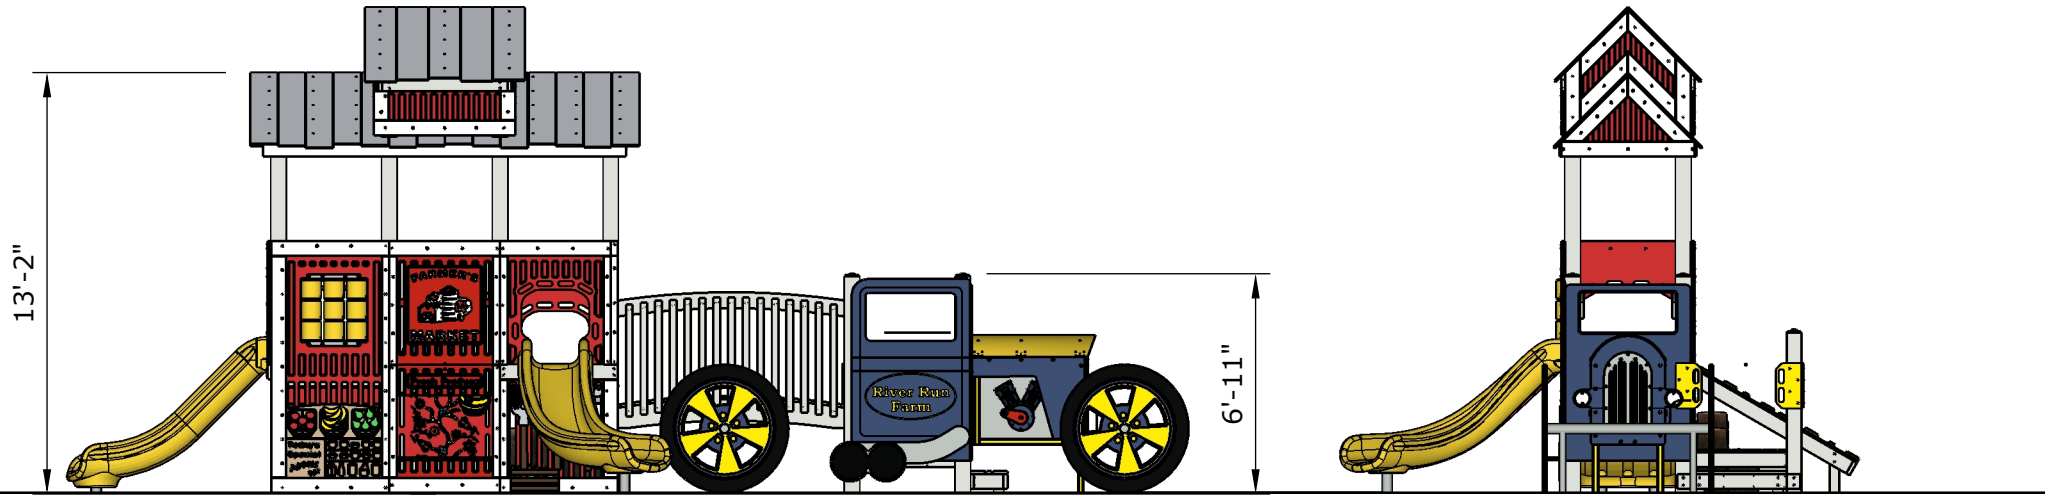

**Preliminary Design Concept**

*Conceptual Renderings Only. Subject to change without notice at SRP's Discretion*

**Structure: R3FX-30163-RRF**  
Age: 2 - 12 / Series: Recycled / Theme: Farmer Market

**Preliminary Design Concept**

*Conceptual Renderings Only. Subject to change without notice at SRP's Discretion*

Ages	Capacity	Use Zone	Fall Height	Actual Size	Timber Count	Elevated Activities
2-12	47	48'x29'	48"	35'x17'	33	7

	Ground Level Accessible Play Activities	Ground Level Accessible Activity Types
Required	2	2
Provided	3	3

**Structure: R3FX-30163-RRF**  
 Age: 2 - 12 / Series: Recycled / Theme: Farmer Market

**Preliminary Design Concept**

*Conceptual Renderings Only. Subject to change without notice at SRP's Discretion*

Ages	Capacity	Use Zone	Fall Height	Actual Size	Timber Count	Elevated Activities
2-12	47	48'x29'	48"	35'x17'	33	7