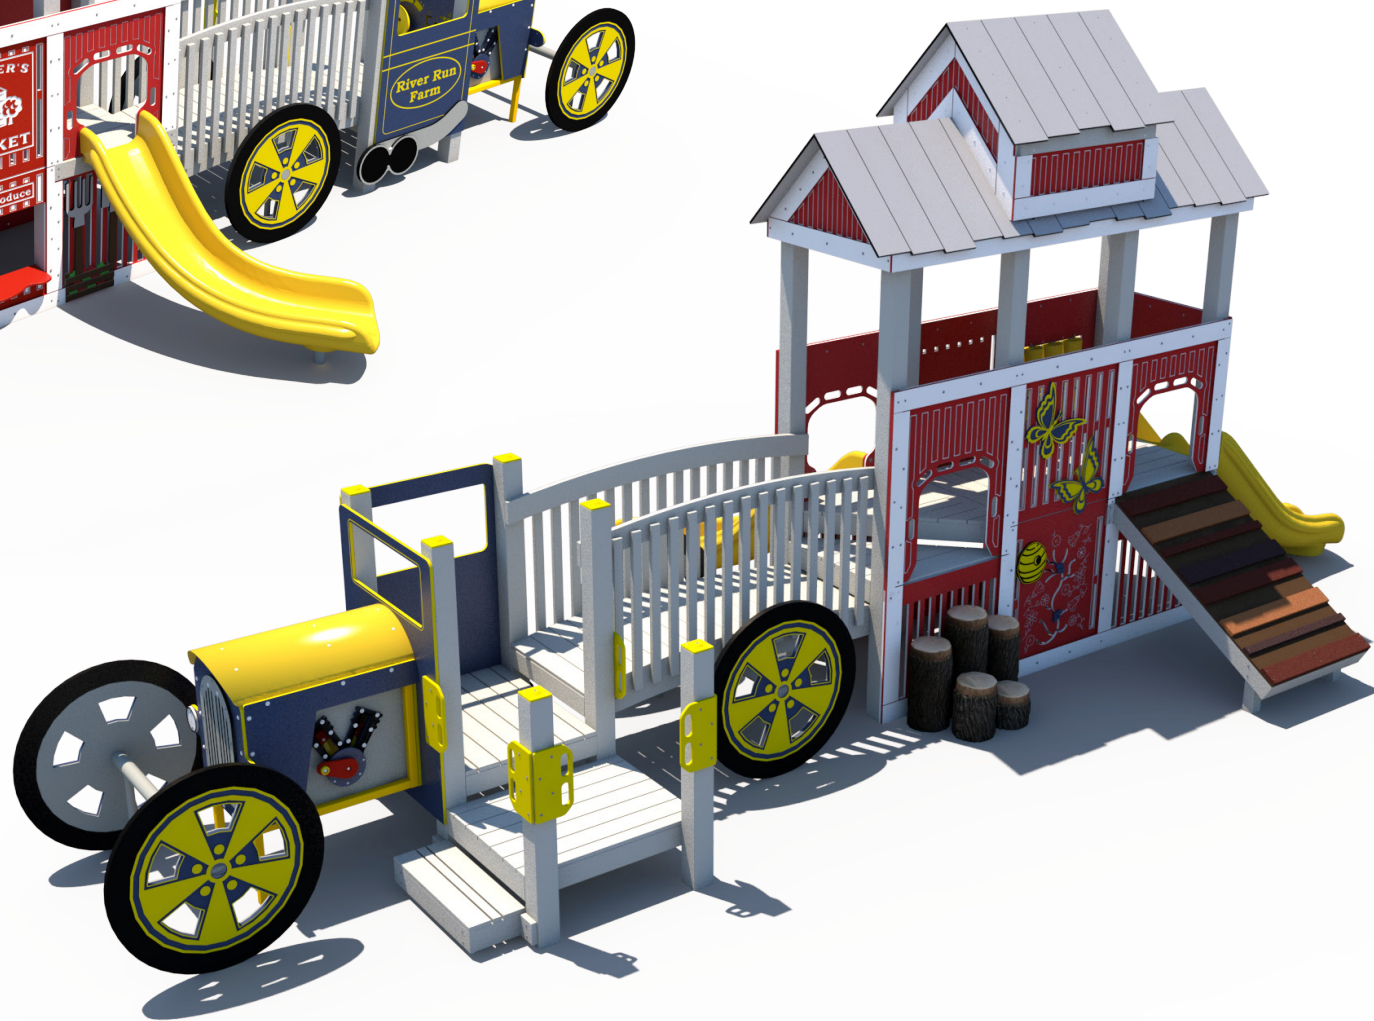

**Structure: R3FX-30163-RRF**  
Theme: Farmer's Market

**Preliminary Concept Design**  
Designer: N.Guice Date: 3/18/21

*Conceptual Renderings Only. Subject to change without notice at SRP's Discretion*

**Project: River Run Farms**  
Age: 2 - 12 / Series: Recycled / Theme: Farmer's Market

**Preliminary Design Concept**

*Conceptual Renderings Only. Subject to change without notice at SRP's Discretion*

**Structure: R3FX-30163-RRF**  
Age: 2 - 12 / Series: Recycled / Theme: Farmer Market

**Preliminary Design Concept**

*Conceptual Renderings Only. Subject to change without notice at SRP's Discretion*

**Structure: R3FX-30163-RRF**  
Age: 2 - 12 / Series: Recycled / Theme: Farmer Market

**Preliminary Design Concept**

**Structure: R3FX-30163-RRF**  
 Age: 2 - 12 / Series: Recycled / Theme: Farmer Market

**Preliminary Design Concept**

*Conceptual Renderings Only. Subject to change without notice at SRP's Discretion*

SRP **FX**