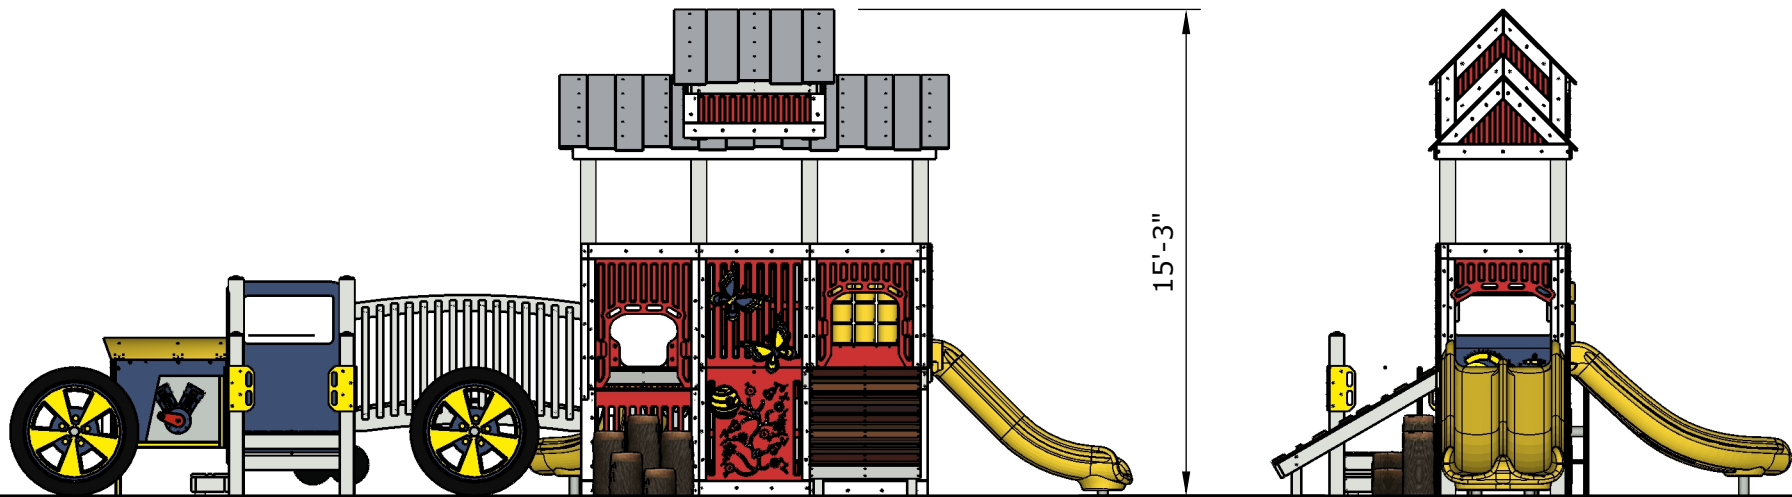

**Project: River Run Farms**  
Age: 2 - 12 / Series: Recycled / Theme: Farmer's Market

**Preliminary Design Concept**

*Conceptual Renderings Only. Subject to change without notice at SRP's Discretion*

**Structure: R3FX-30163-RRF**  
Age: 2 - 12 / Series: Recycled / Theme: Farmer Market

**Preliminary Design Concept**

*Conceptual Renderings Only. Subject to change without notice at SRP's Discretion*

**Structure: R3FX-30163-RRF**  
Age: 2 - 12 / Series: Recycled / Theme: Farmer Market

**Preliminary Design Concept**

*Conceptual Renderings Only. Subject to change without notice at SRP's Discretion*

Ages	Capacity	Use Zone	Fall Height	Actual Size	Timber Count	Elevated Activities
2-12	47	48'x29'	48"	35'x17'	33	7

	Ground Level Accessible Play Activities	Ground Level Accessible Activity Types
Required	2	2
Provided	3	3

**Structure: R3FX-30163-RRF**  
 Age: 2 - 12 / Series: Recycled / Theme: Farmer Market

**Preliminary Design Concept**

*Conceptual Renderings Only. Subject to change without notice at SRP's Discretion*

Ages	Capacity	Use Zone	Fall Height	Actual Size	Timber Count	Elevated Activities
2-12	47	48'x29'	48"	35'x17'	33	7