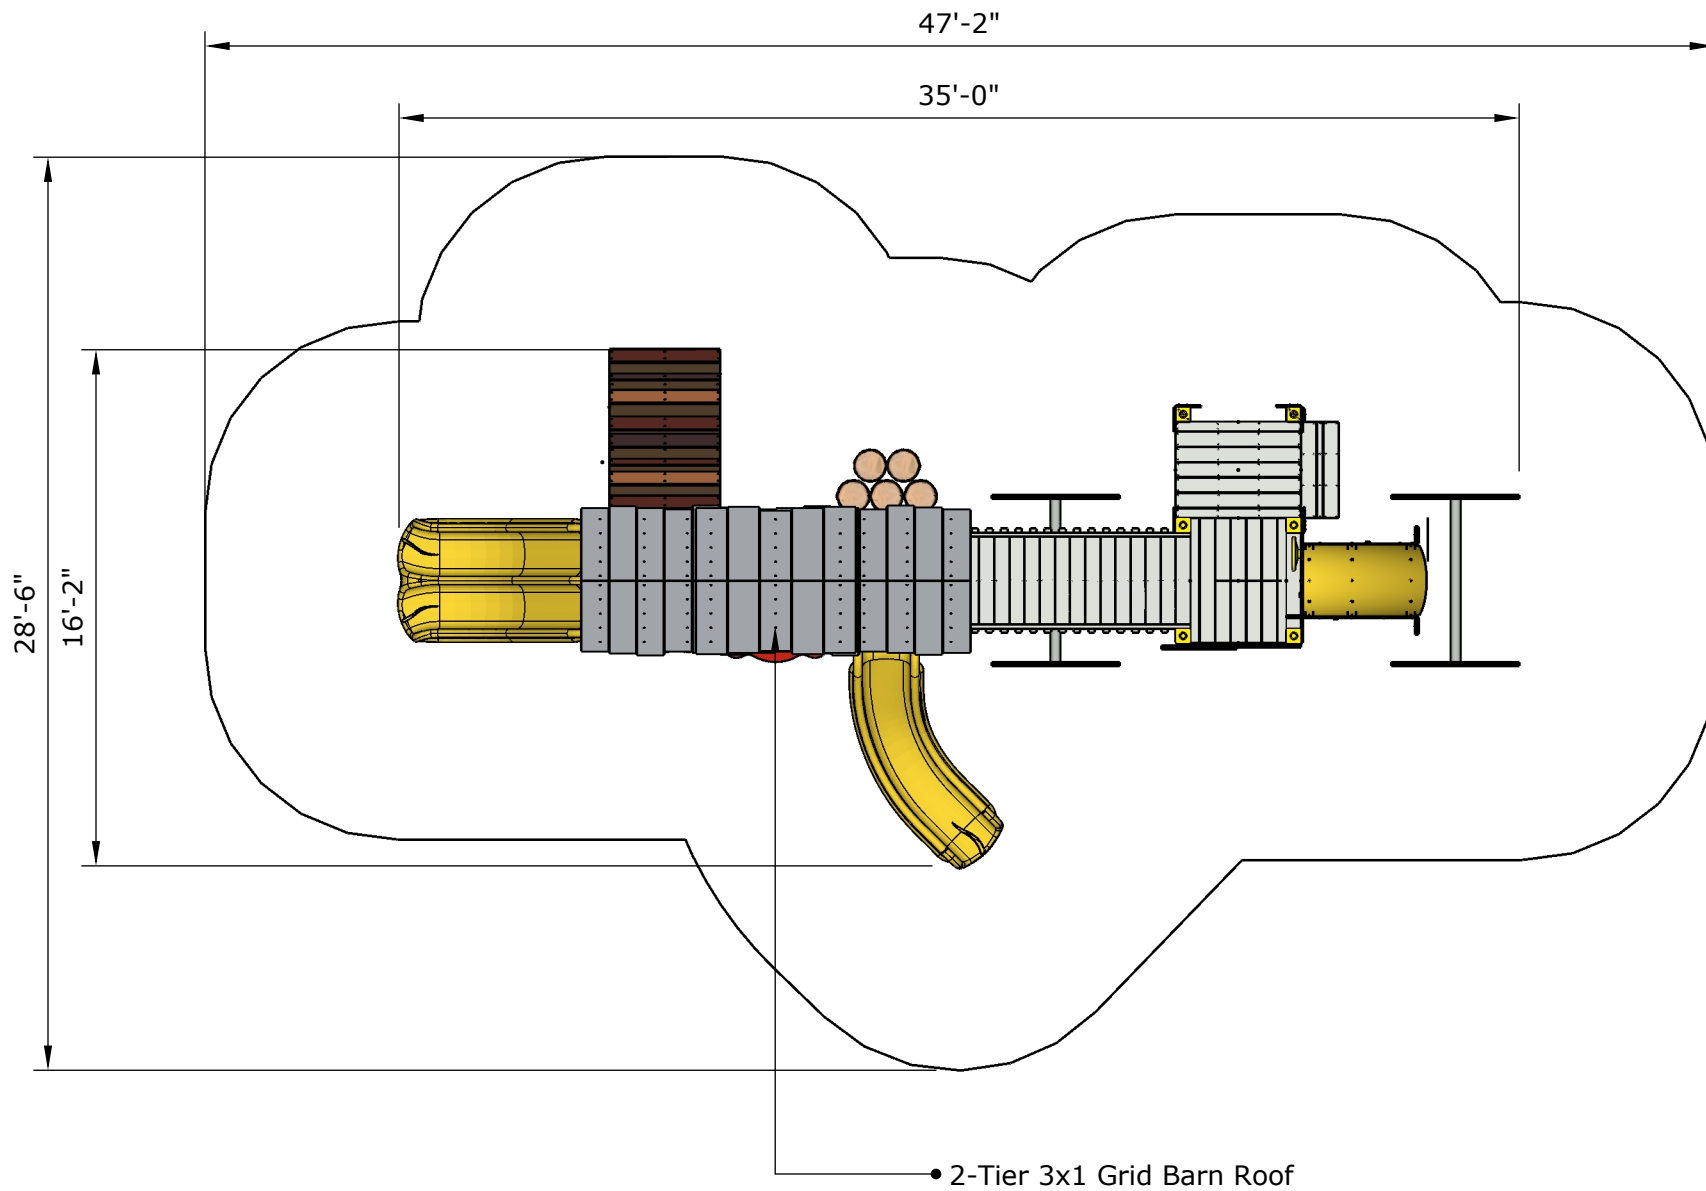

Ages	Capacity	Use Zone	Fall Height	Actual Size	Timber Count	Elevated Activities
2-12	47	48'x29'	48"	35'x17'	33	7

	Ground Level Accessible Play Activities	Ground Level Accessible Activity Types
Required	2	2
Provided	3	3

Structure: R3FX-30163-RRF
Age: 2 - 12 / Series: Recycled / Theme: Farmer Market

Preliminary Design Concept

Conceptual Renderings Only. Subject to change without notice at SRP's Discretion