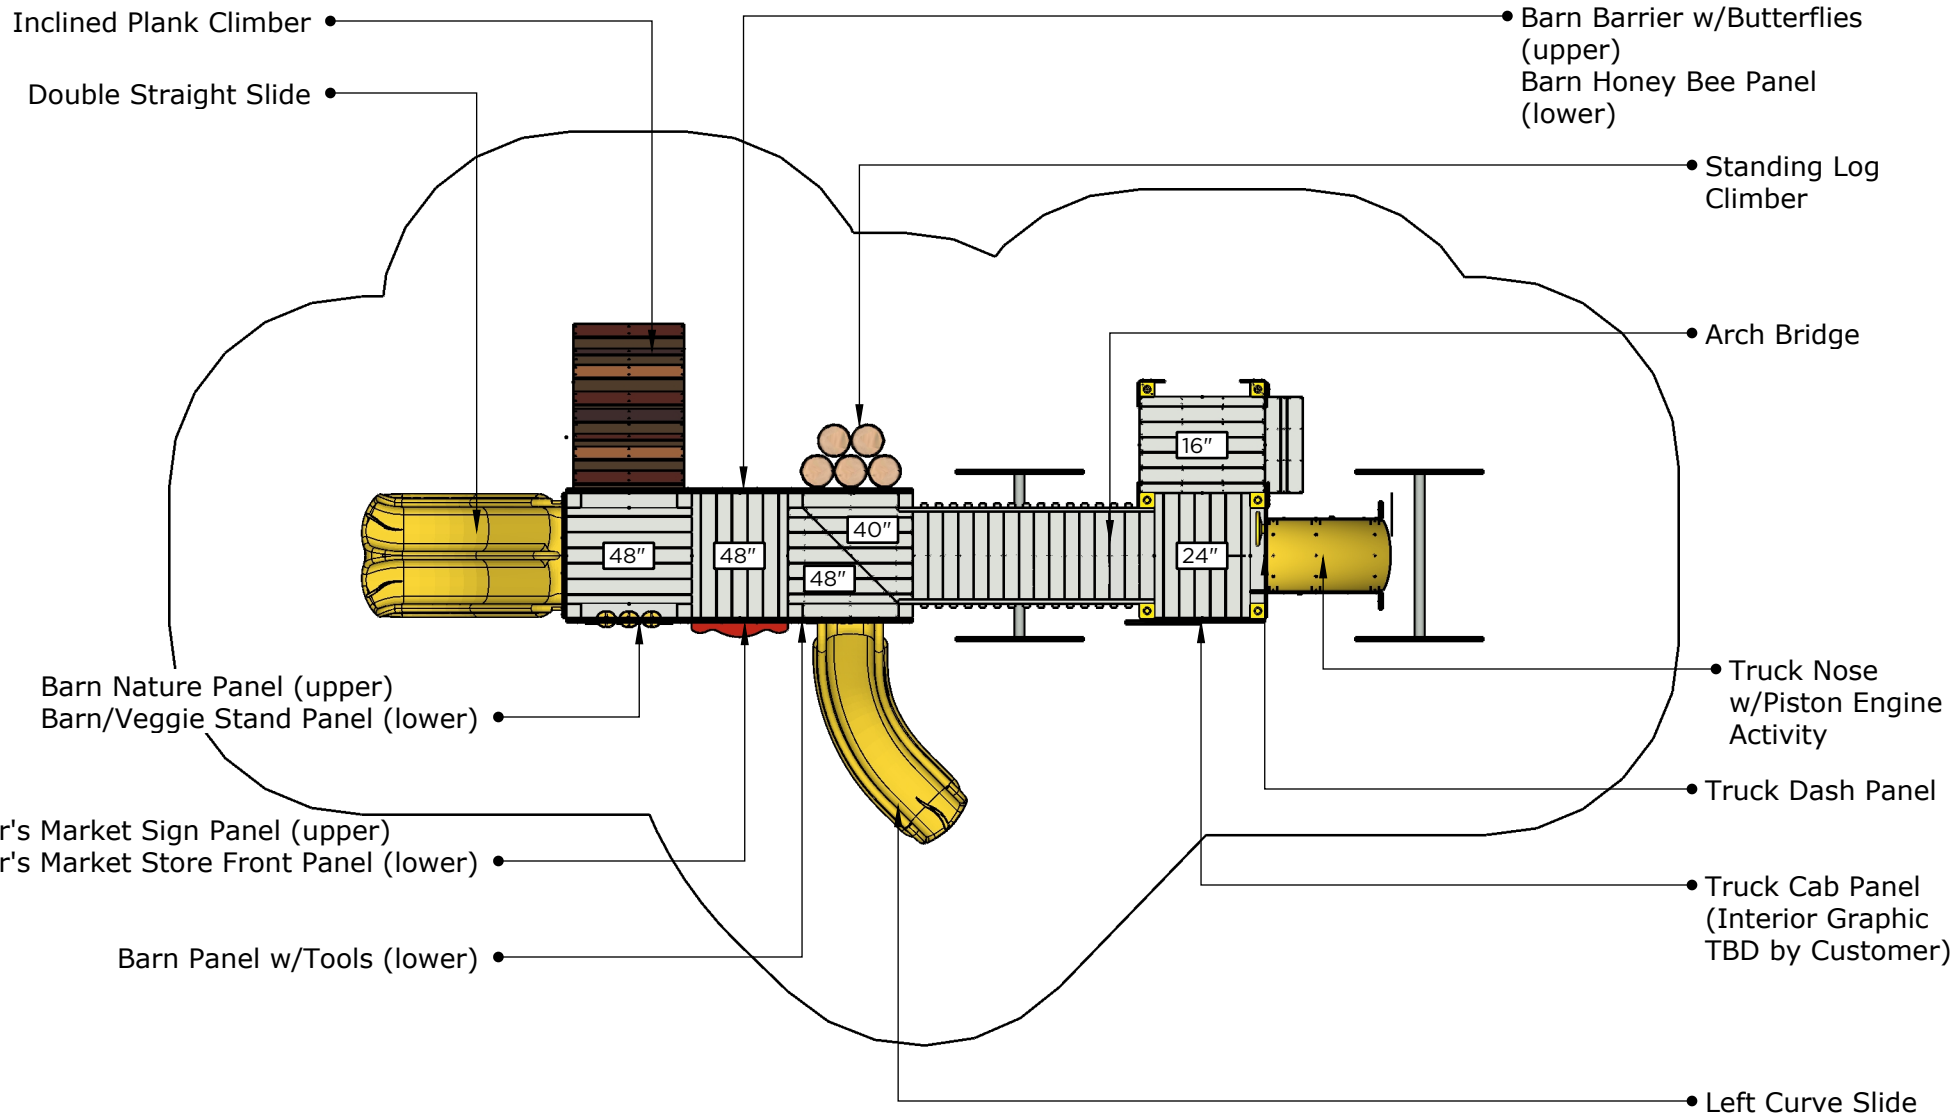

**Preliminary Design Concept**

*Conceptual Renderings Only. Subject to change without notice at SRP's Discretion*

**Structure: R3FX-30163-RRF**  
Age: 2 - 12 / Series: Recycled / Theme: Farmer Market

**Preliminary Design Concept**

*Conceptual Renderings Only. Subject to change without notice at SRP's Discretion*

Ages	Capacity	Use Zone	Fall Height	Actual Size	Timber Count	Elevated Activities
2-12	47	48'x29'	48"	35'x17'	33	7

	Ground Level Accessible Play Activities	Ground Level Accessible Activity Types
Required	2	2
Provided	3	3