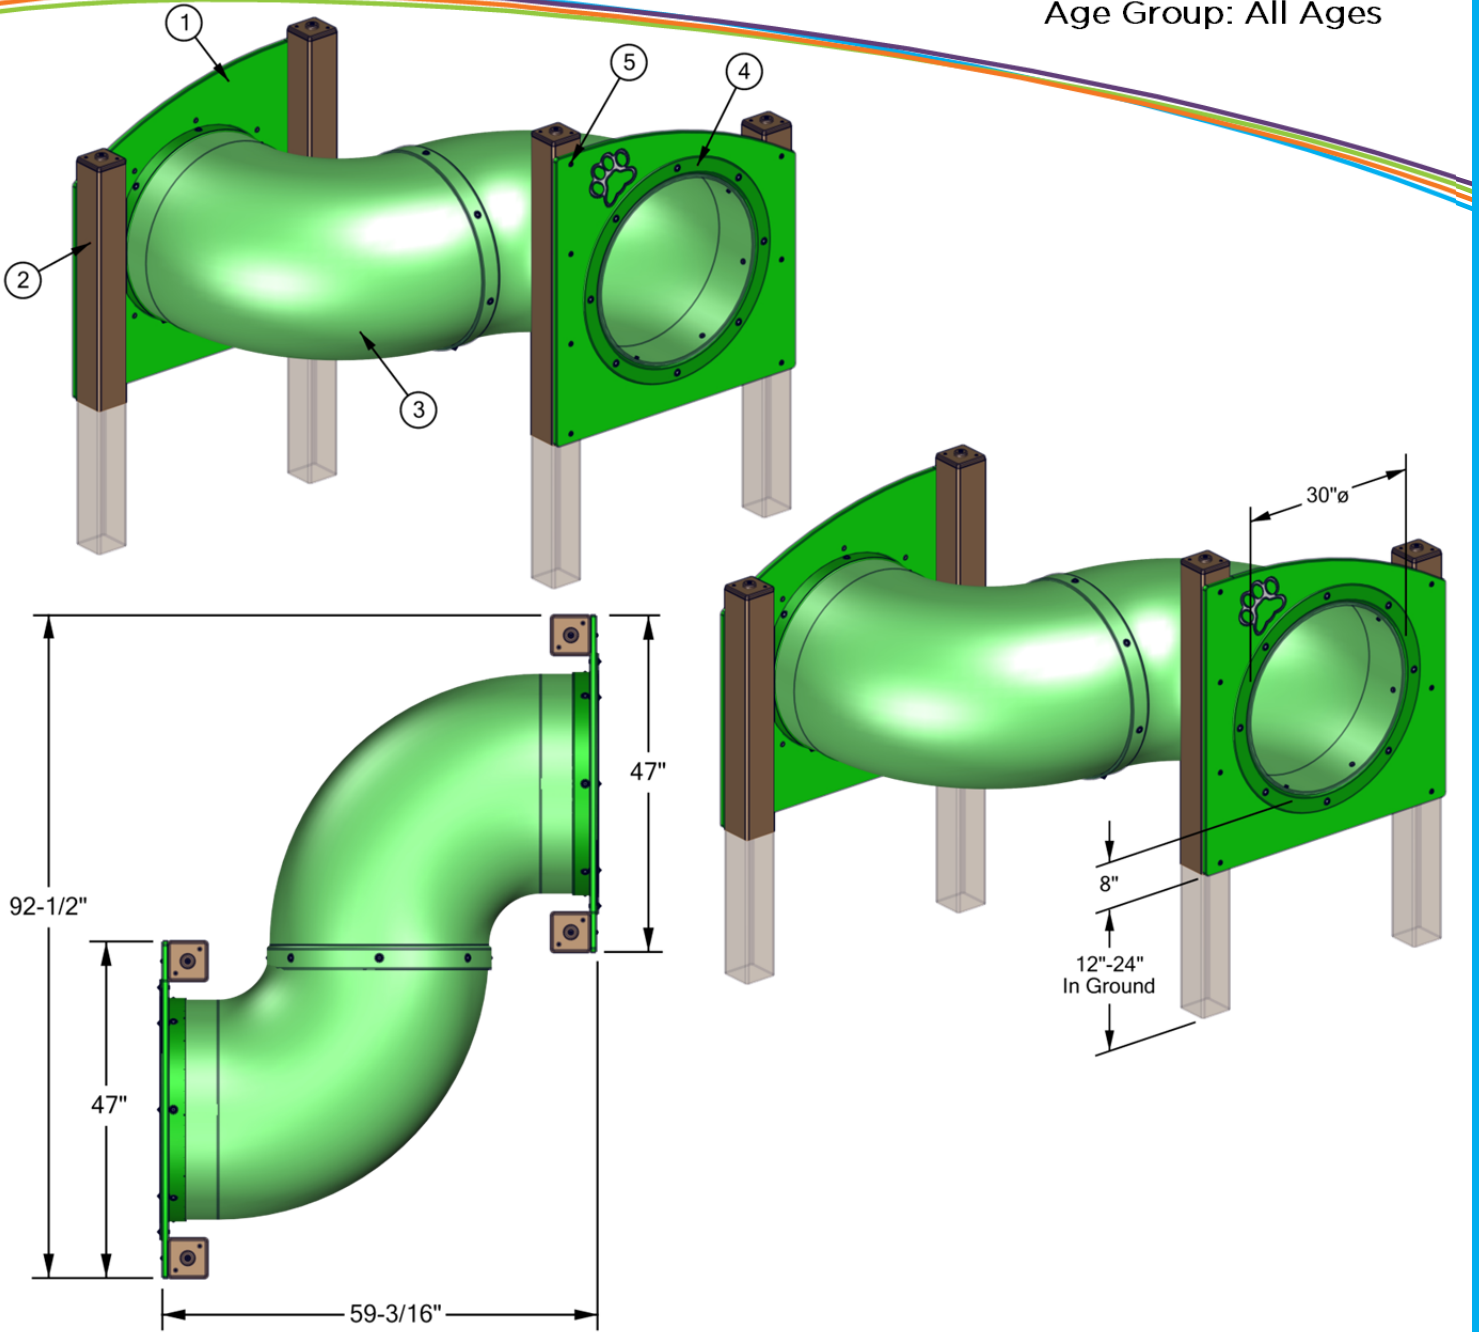

R3 Dog Park - Through the Tunnel Model: RECF0004XX

Age Group: All Ages

Total Weight: 420 lbs (190.5 kg)

ITEM	QTY	DESCRIPTION	MATERIAL
1	2	¾" End Panel	HDPE
2	4	6" x 6" Support Post	Recycled Plastic
3	2	90° Elbow Section	LDPE
4	2	Tube Flange	LDPE
5	72	Assembly Hardware	Stainless Steel