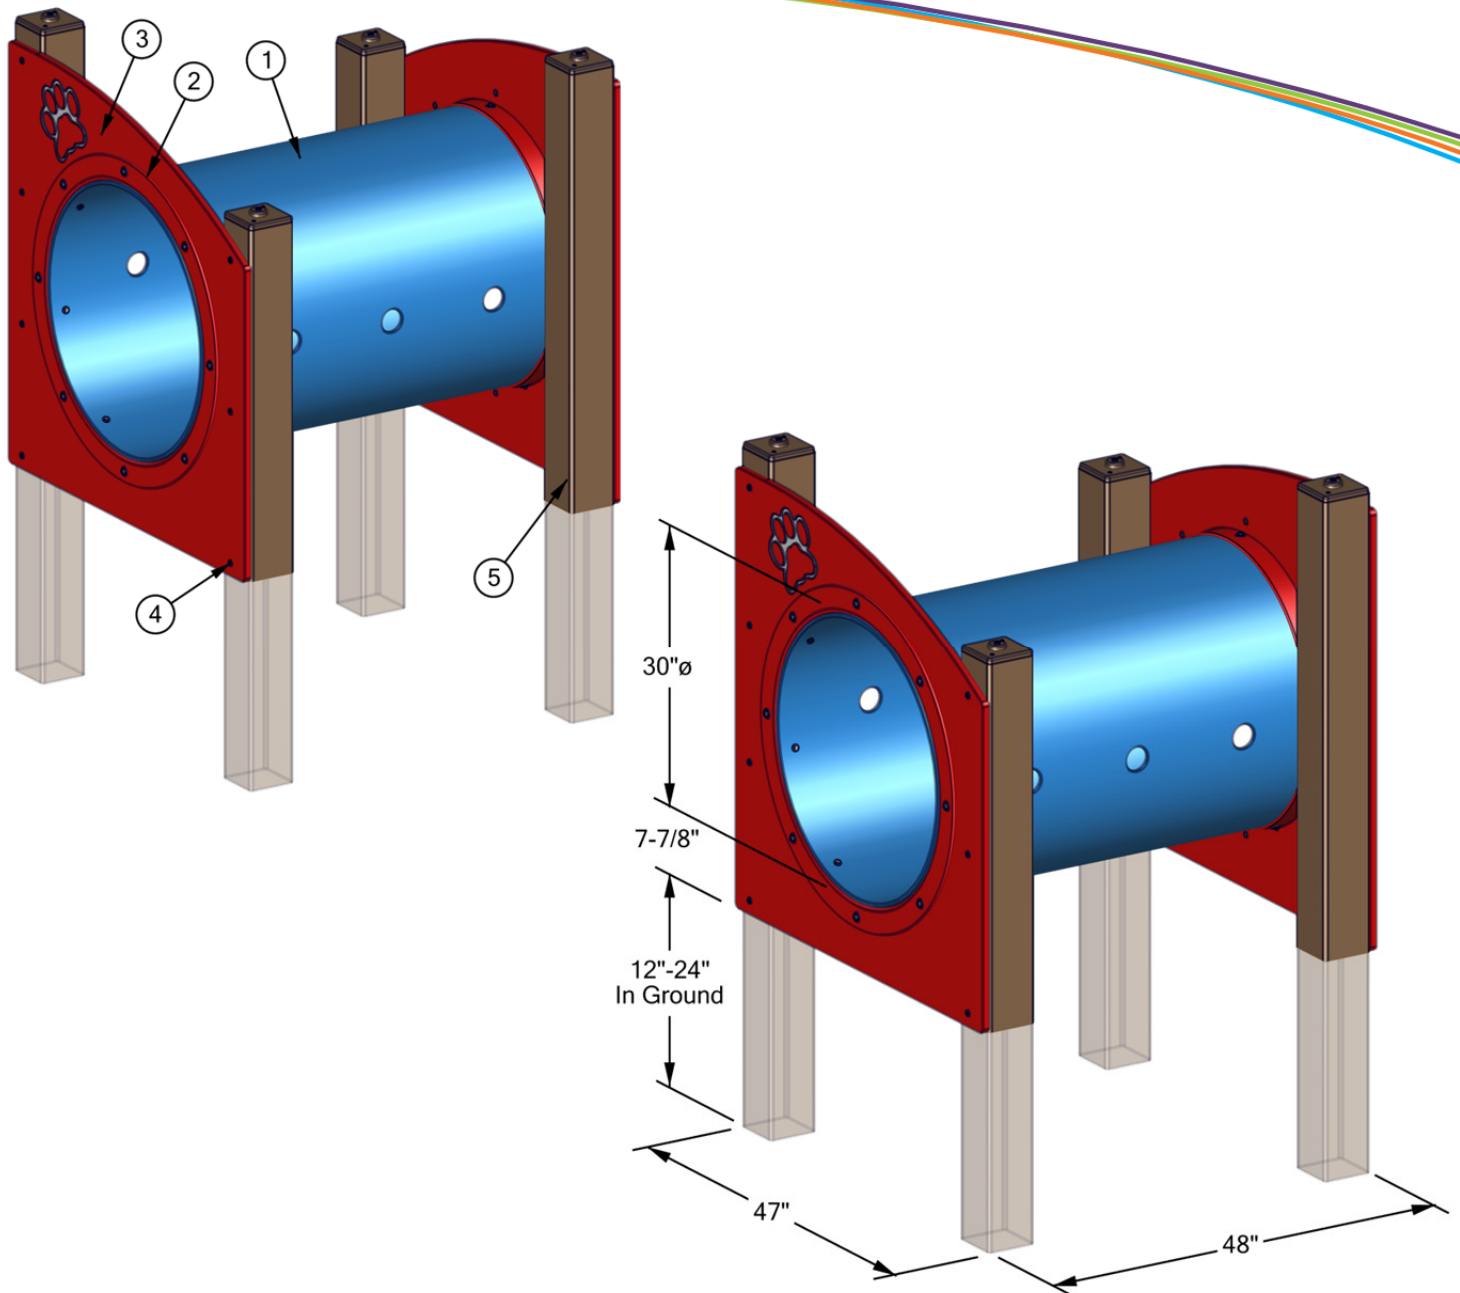

## R3 Dog Park - Dog Log Model: RECF0008XX

Age Group: All Ages

Total Weight: 401 lbs (181.9 kg)

ITEM	QTY	DESCRIPTION	MATERIAL
1	1	30"ø Tube Section	LDPE
2	2	Tube Flange	LDPE
3	2	¾" End Panel	HDPE
4	50	Assembly Hardware	Stainless Steel
5	4	6" x 6" Support Post	Recycled Plastic