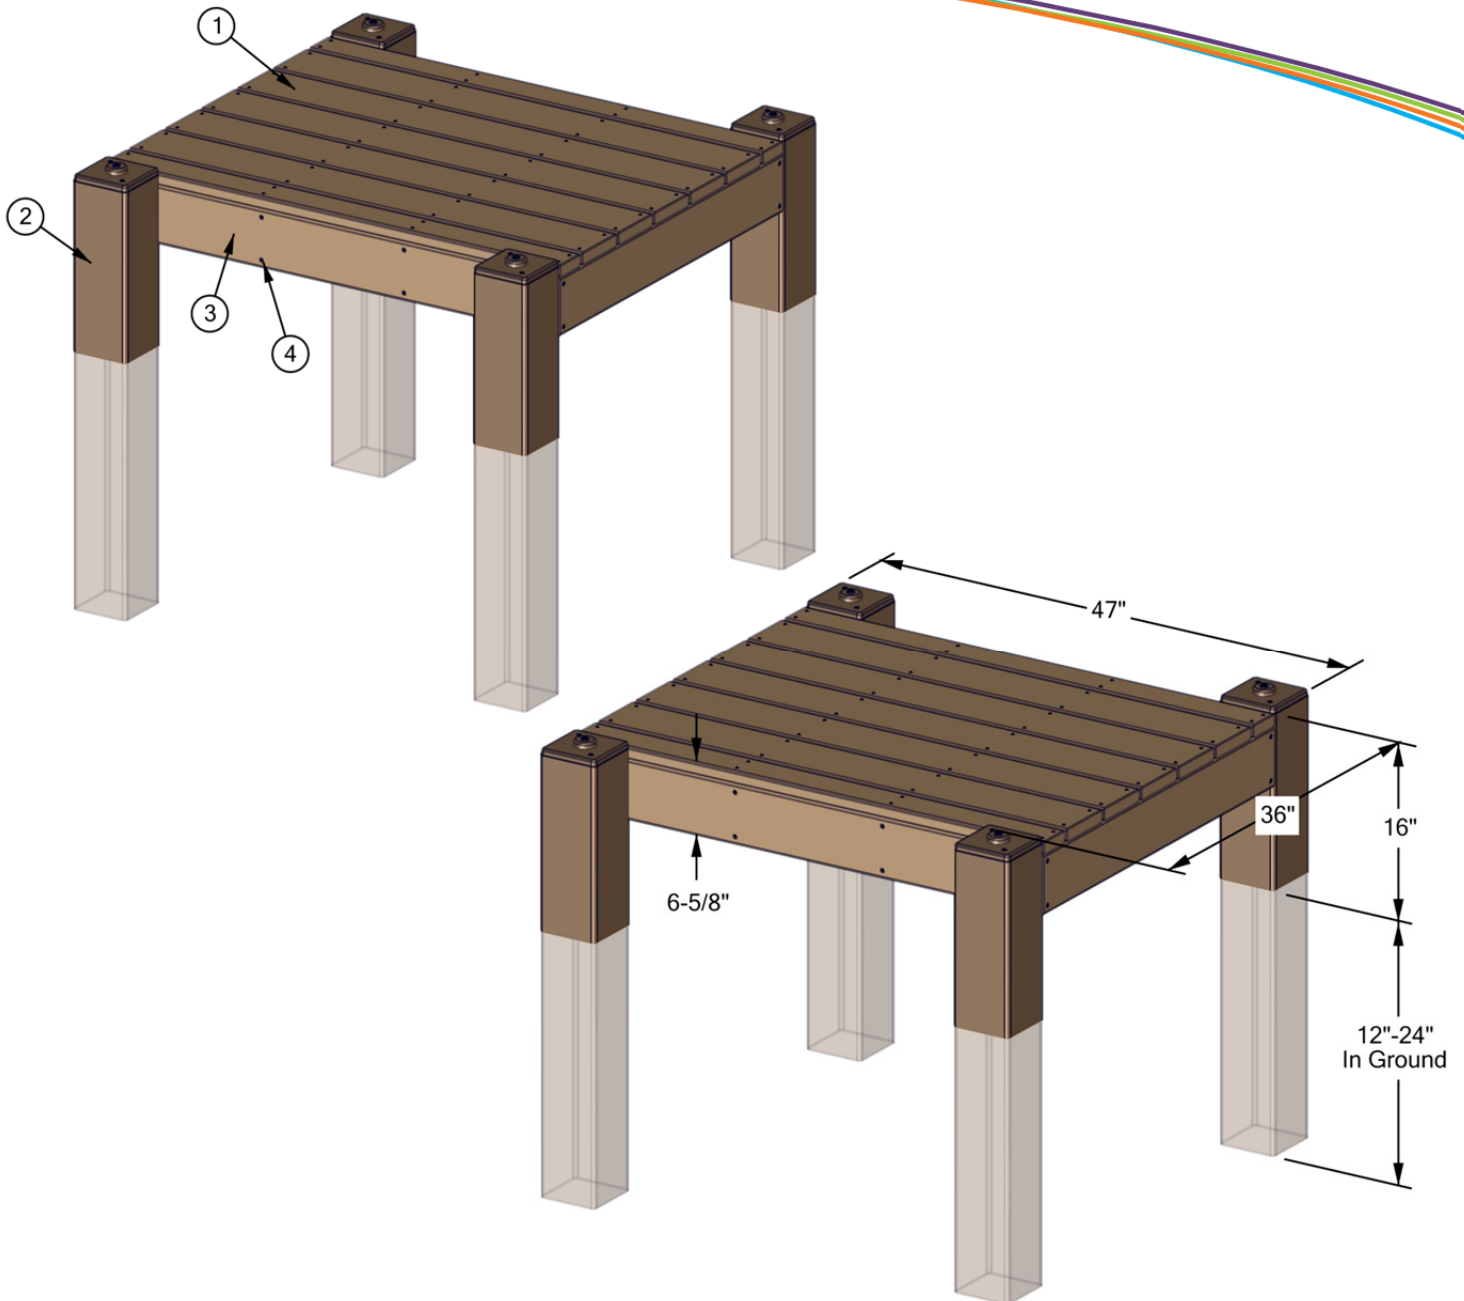

R3 Dog Park - Let's Rest Model: RECF0009XX

Age Group: All Ages

Total Weight: 246 lbs (111.6 kg)

ITEM	QTY	DESCRIPTION	MATERIAL
1	7	1" Surface Slat	Recycled Plastic
2	4	6" x 6" Support Post with Cap	Recycled Plastic
3	6	2" x 6" Frame and Joist	Recycled Plastic
4	52	Assembly Hardware	Stainless Steel