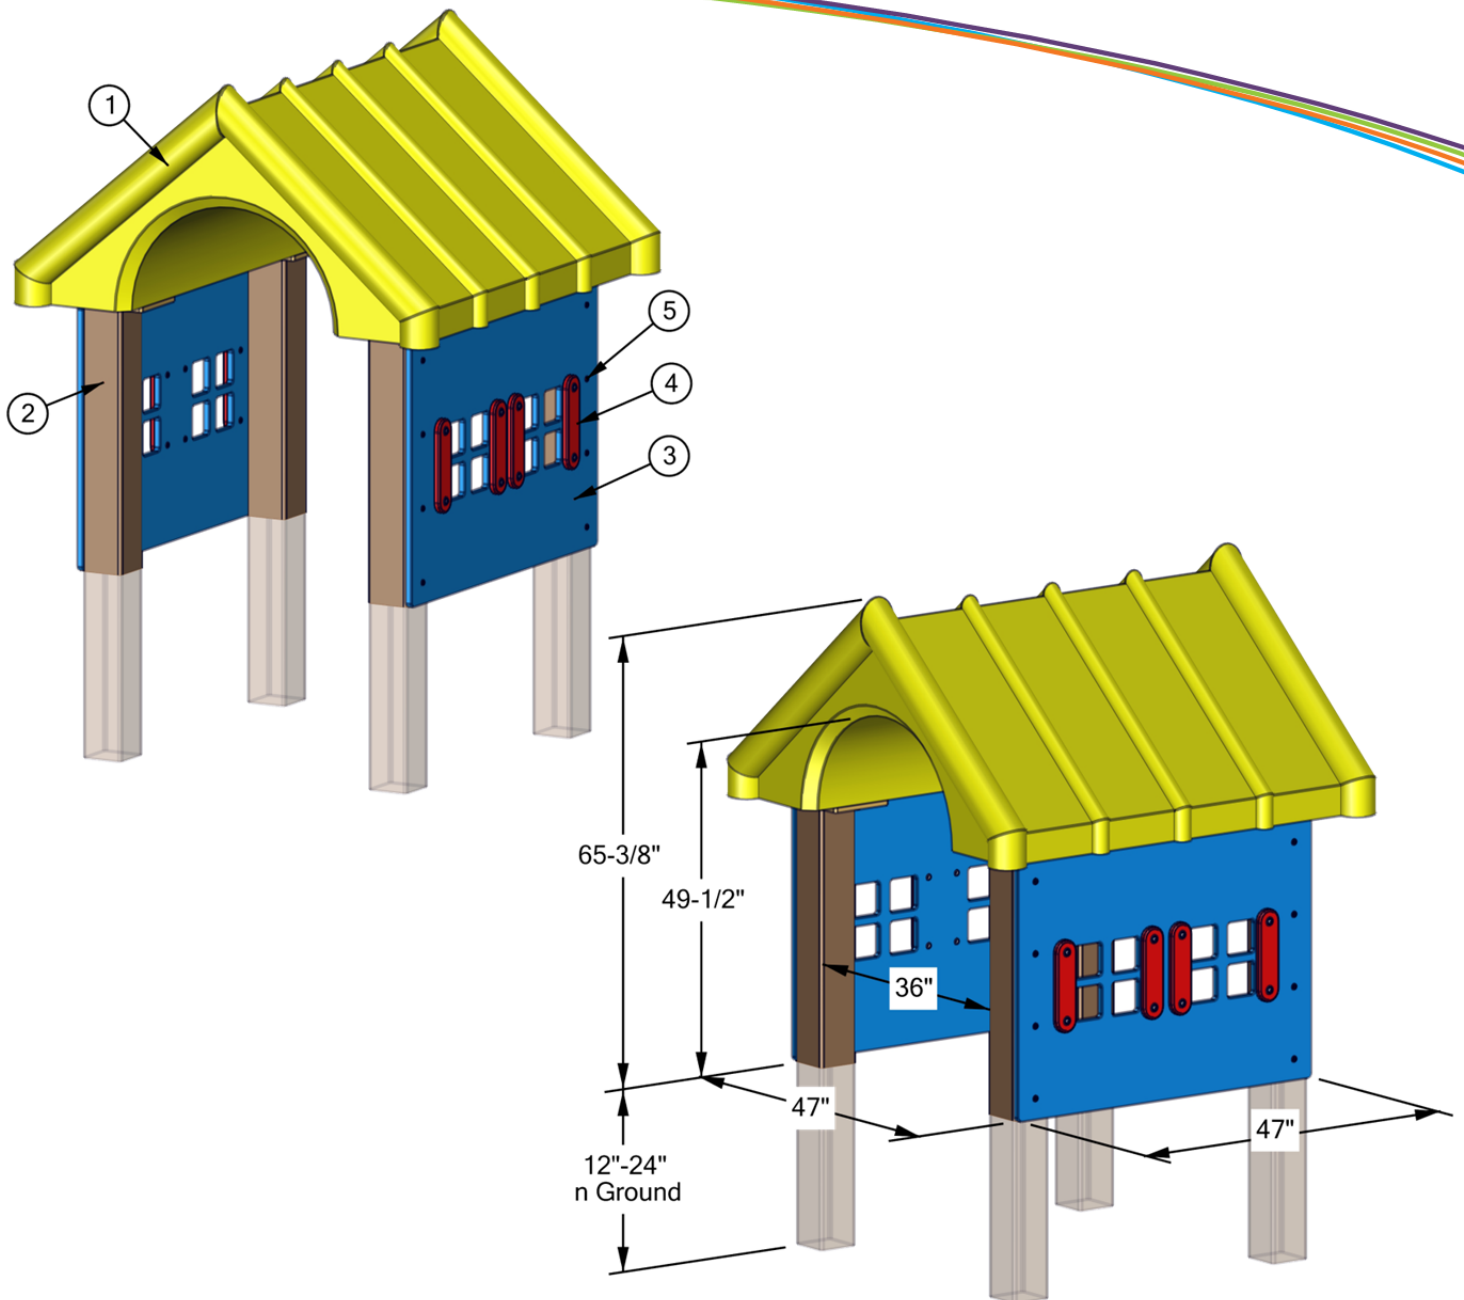

R3 Dog Park – Home Sweet Home Model:

Age Group: All Ages

Total Weight: 416 lbs (188.7 kg)

ITEM	QTY	DESCRIPTION	MATERIAL
1	1	Molded Roof	LDPE
2	4	6" x 6" Support Post with Cap Plate	Recycled Plastic
3	2	3/4" Side Panel	HDPE
4	8	1/2" Shutter Panel	HDPE
5	80	Assembly Hardware	Stainless Steel