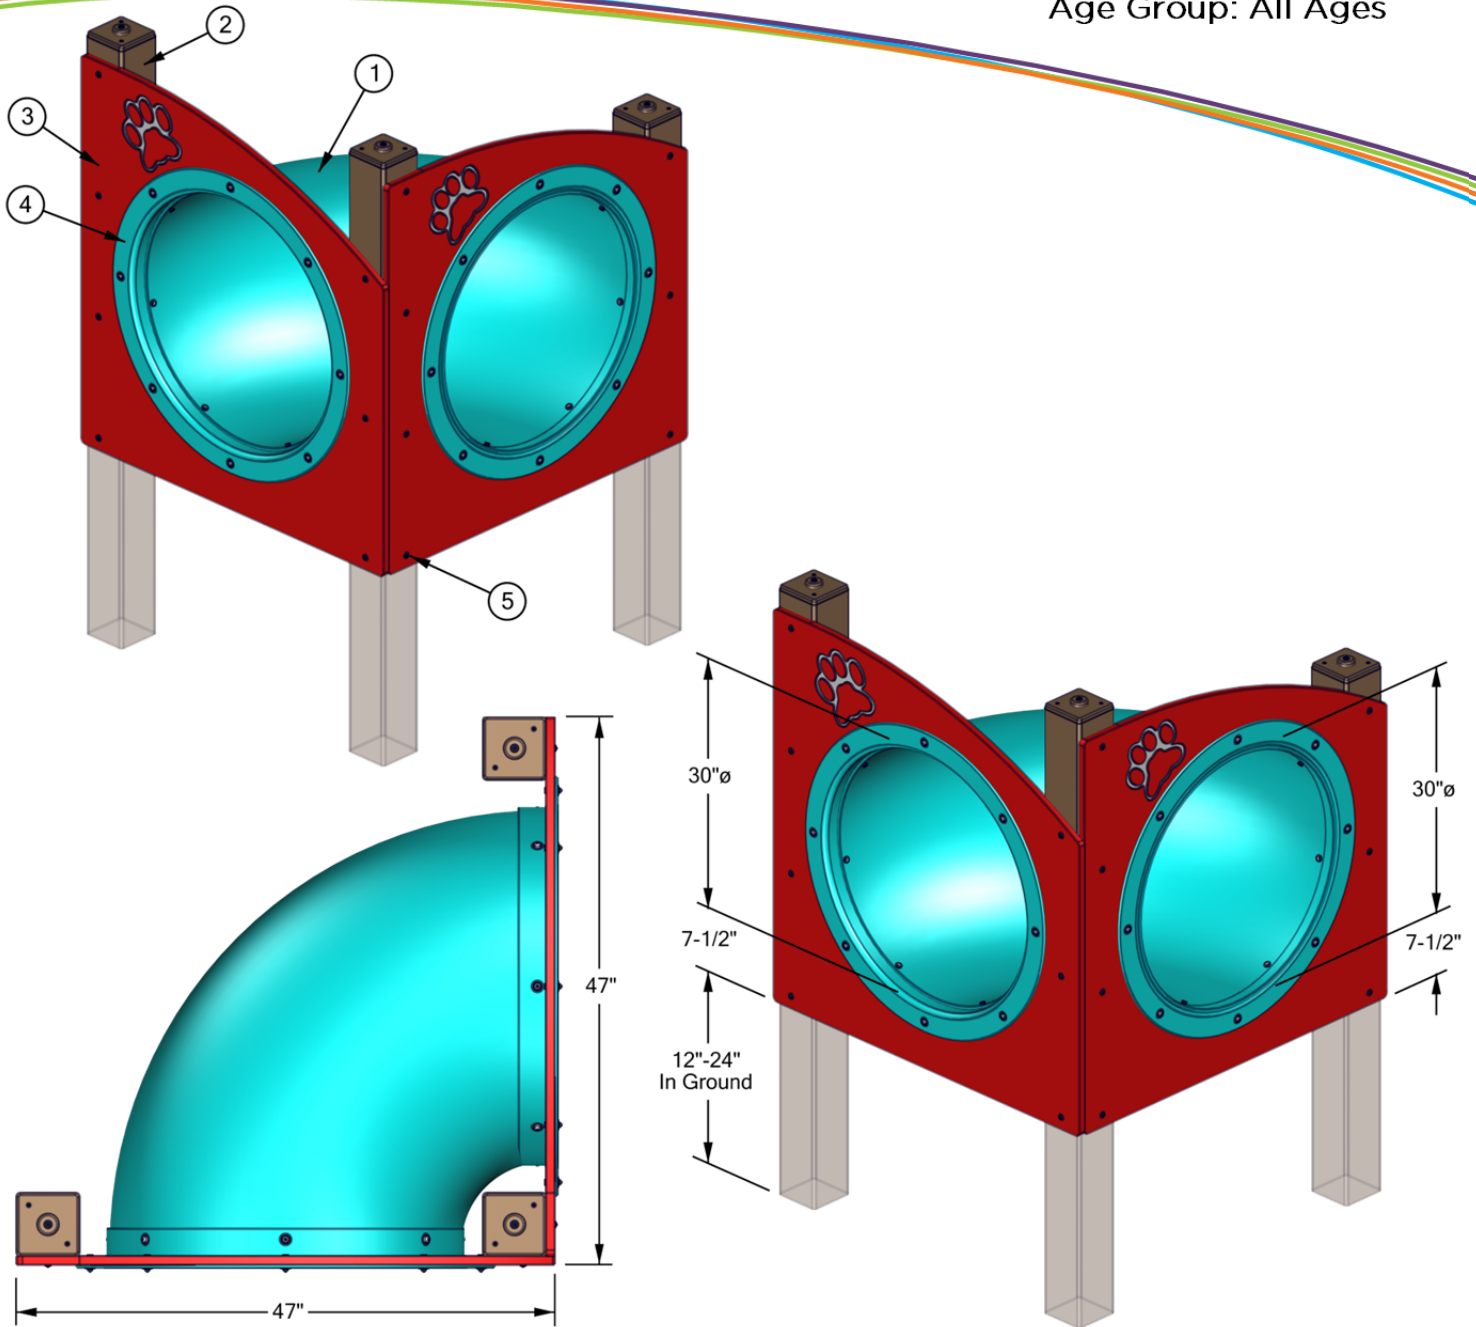

## R3 Dog Park – Nice Turn Model: RECF0013XX

Age Group: All Ages

Total Weight: 112 lbs (50.8 kg)

ITEM	QTY	DESCRIPTION	MATERIAL
1	1	90° Elbow Section	LDPE
2	3	6" x 6" Support Post with cap	Recycled Plastic
3	2	3/4" End Panel	HDPE
4	2	Tube Flange	LDPE
5	46	Assembly Hardware	Stainless Steel