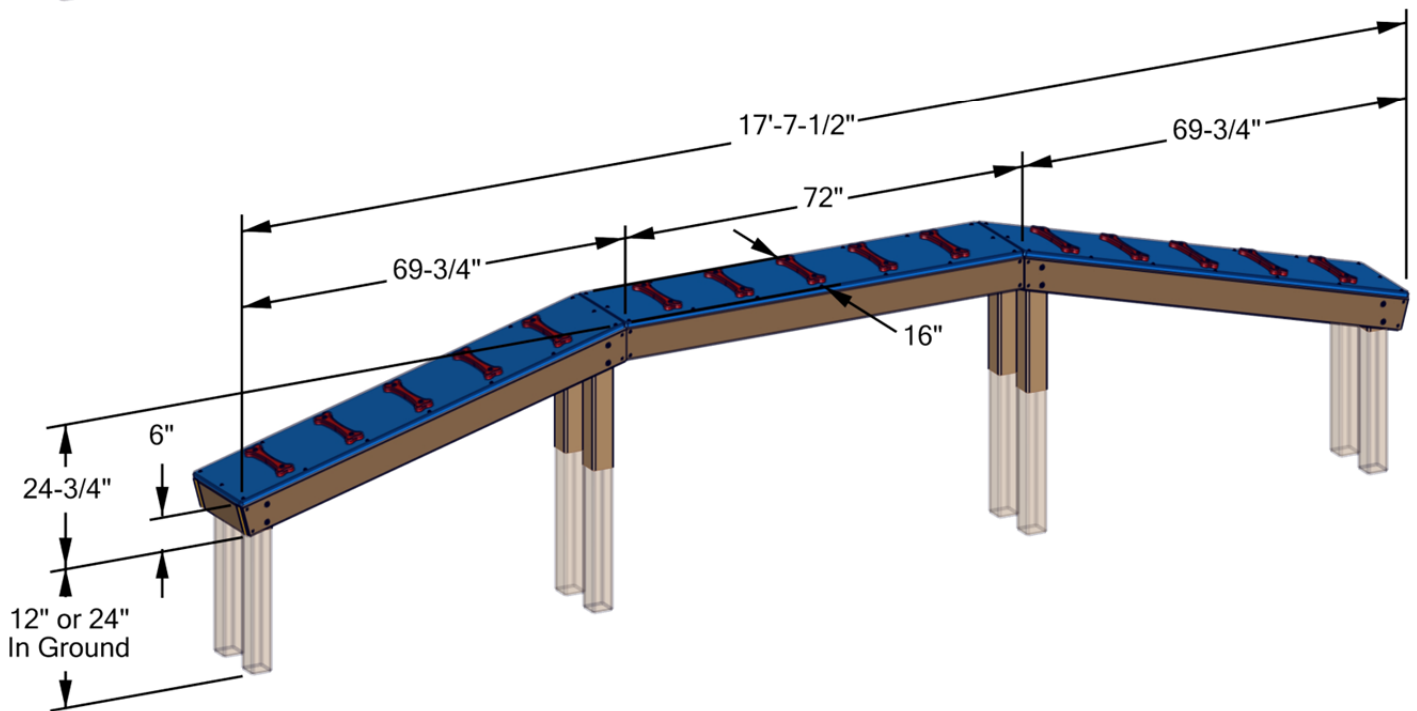

## R3 Dog Park - Walk the Plank Model: RECF0015XX

Age Group: All Ages

Total Weight: 347 lbs (112.0 kg)

ITEM	QTY	DESCRIPTION	MATERIAL
1	15	¾" Dog Bone Tread Panel	HDPE
2	3	¾" Surface Panel	HDPE
3	12	2" x 6" Frame Member	Trex
4	110	Assembly Hardware	Stainless Steel
5	4	4" x 4" Tall Support Post	Recycled Plastic
6	4	4" x 4" Short Support Post	Recycled Plastic