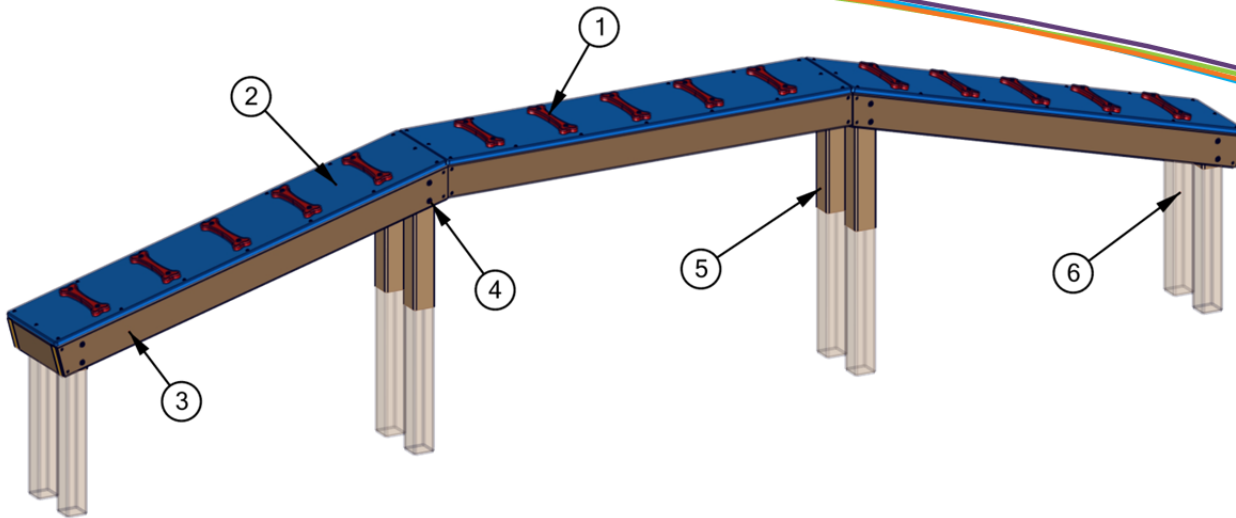

## R3 Dog Park - Walk the Plank Model: RECF0015XX

Age Group: All Ages

Total Weight: 347 lbs (112.0 kg)

ITEM	QTY	DESCRIPTION	MATERIAL
1	15	¾" Dog Bone Tread Panel	HDPE
2	3	¾" Surface Panel	HDPE
3	12	2" x 6" Frame Member	Trex
4	110	Assembly Hardware	Stainless Steel
5	4	4" x 4" Tall Support Post	Recycled Plastic
6	4	4" x 4" Short Support Post	Recycled Plastic