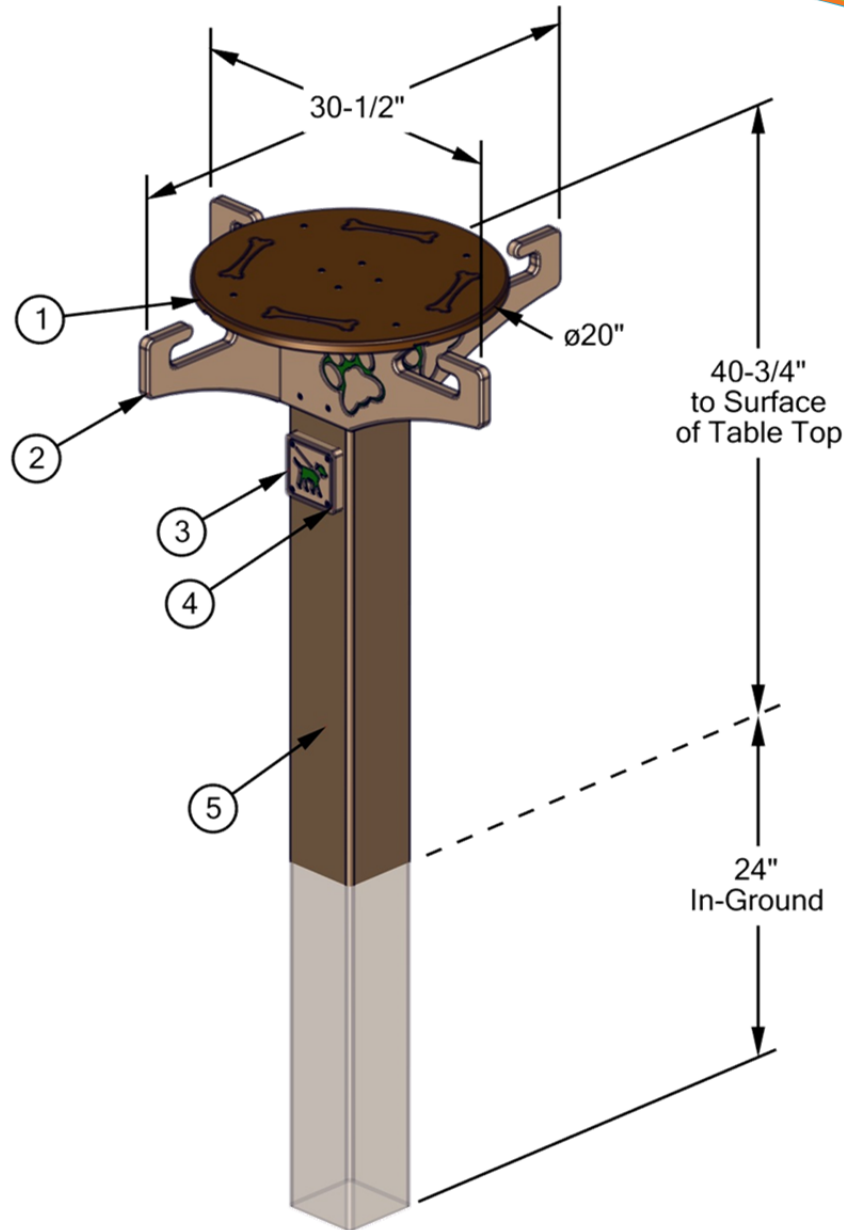

Age Group: Adult

Total Weight: 70 lbs (31.8 kg)

ITEM	QTY	DESCRIPTION	MATERIAL
1	1	3/4" Table Top Panel	HDPE Plastic
2	4	3/4" Leash Hook Panel	HDPE Plastic
3	1	3/4" Accessory Panel	HDPE Plastic
4	28	Assembly Hardware	Stainless Steel
5	1	6" x 6" Support Post	Recycled Plastic