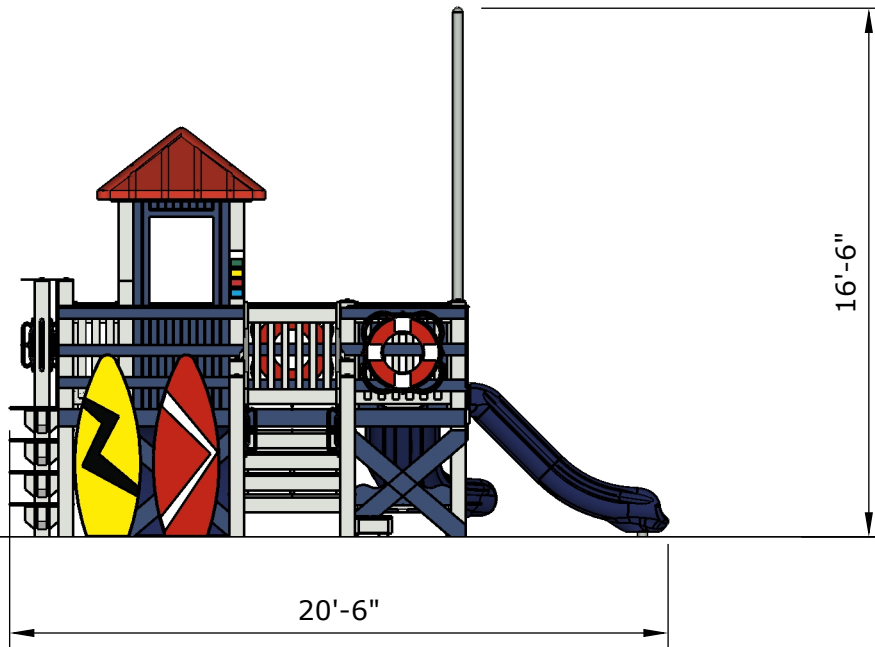

Ages	Capacity	Use Zone	Fall Height	Actual Size	Timber Count	Elevated Activities
2-5	35	33'x29'	48"	21'x17'	25	4

Scale: 1" = 6'

	Ground Level Accessible Play Activities	Ground Level Accessible Activity Types
Required	1	1
Provided	0	0

Structure: RFX-20025-R1
Age: 2-5

Series: Recycled

Access: Transfer

Theme: Beach

As Engineered Design

Conceptual Renderings Only. Subject to change without notice at SRP's Discretion

Ages	Capacity	Use Zone	Fall Height	Actual Size	Timber Count	Elevated Activities
2-5	35	33'x29'	48"	21'x17'	25	4