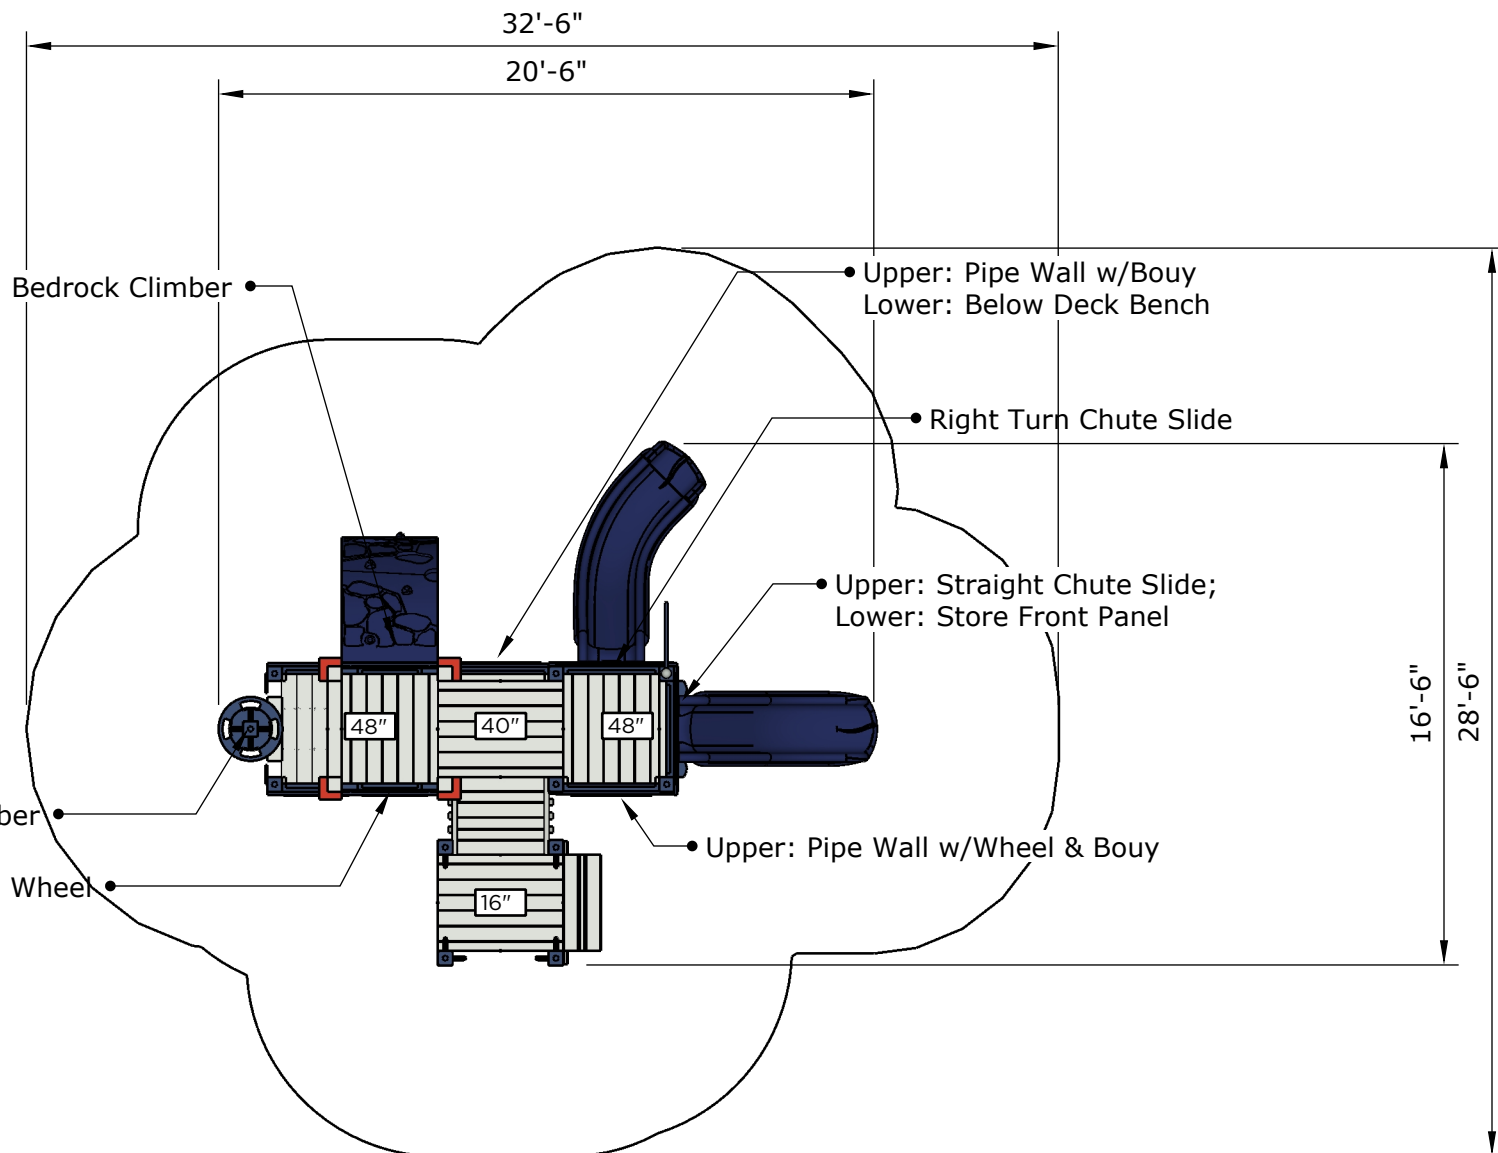

Date: 12/22/21

Structure: RFX-20025-R1

Age: 2-5

Series: Recycled

Access: Transfer

Theme: Beach

As Engineered Design

Conceptual Renderings Only. Subject to change without notice at SRP's Discretion

Ages	Capacity	Use Zone	Fall Height	Actual Size	Timber Count	Elevated Activities
2-5	35	33'x29'	48"	21'x17'	25	4

Scale: 1" = 6'

	Ground Level Accessible Play Activities	Ground Level Accessible Activity Types
Required	1	1
Provided	0	0

Structure: RFX-20025-R1
Age: 2-5

Series: Recycled

Access: Transfer

Theme: Beach

As Engineered Design

Conceptual Renderings Only. Subject to change without notice at SRP's Discretion

Ages	Capacity	Use Zone	Fall Height	Actual Size	Timber Count	Elevated Activities
2-5	35	33'x29'	48"	21'x17'	25	4