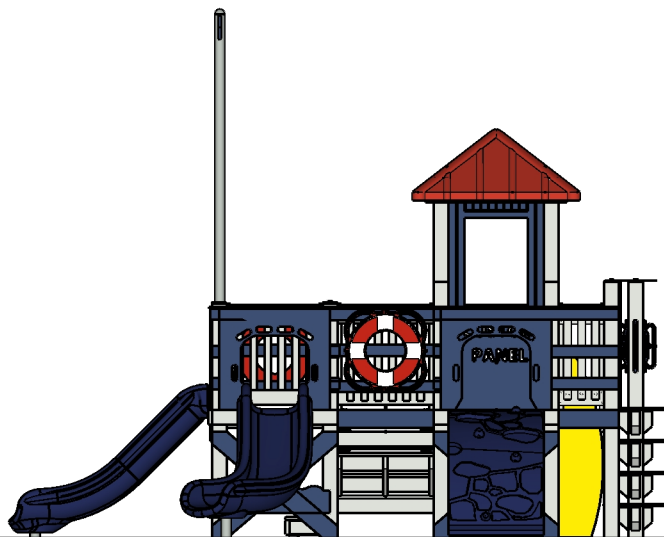

**Structure:
RFX-20025-R1**

**Theme:
LifeGuard Shack**

As Engineered Design

Conceptual Renderings Only. Subject to change without notice at SRP's Discretion

Transfer

Recycled

Age Group

Designer: N.Guice

Date: 12/22/21

Structure: RFX-20025-R1

Age: 2-5

Series: Recycled

Access: Transfer

Theme: Beach

As Engineered Design

Conceptual Renderings Only. Subject to change without notice at SRP's Discretion

Structure: RFX-20025-R1
Age: 2-5

Series: Recycled

Access: Transfer

Theme: Beach

As Engineered Design

Conceptual Renderings Only. Subject to change without notice at SRP's Discretion

Ages	Capacity	Use Zone	Fall Height	Actual Size	Timber Count	Elevated Activities
2-5	35	33'x29'	48"	21'x17'	25	4