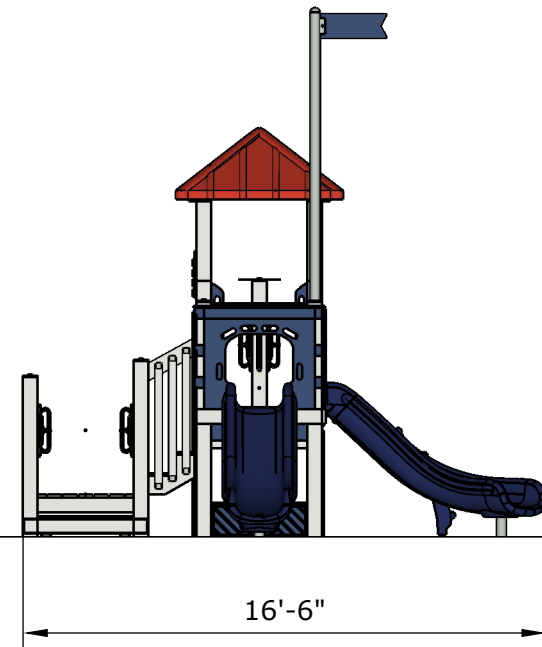

Date: 12/22/21

Structure: RFX-20025-R1

Age: 2-5

Series: Recycled

Access: Transfer

Theme: Beach

As Engineered Design

Conceptual Renderings Only. Subject to change without notice at SRP's Discretion

Ages	Capacity	Use Zone	Fall Height	Actual Size	Timber Count	Elevated Activities
2-5	35	33'x29'	48"	21'x17'	25	4

Scale: 1" = 6'

	Ground Level Accessible Play Activities	Ground Level Accessible Activity Types
Required	1	1
Provided	0	0

Structure: RFX-20025-R1
Age: 2-5

Series: Recycled

Access: Transfer

Theme: Beach

As Engineered Design

Conceptual Renderings Only. Subject to change without notice at SRP's Discretion

Ages	Capacity	Use Zone	Fall Height	Actual Size	Timber Count	Elevated Activities
2-5	35	33'x29'	48"	21'x17'	25	4