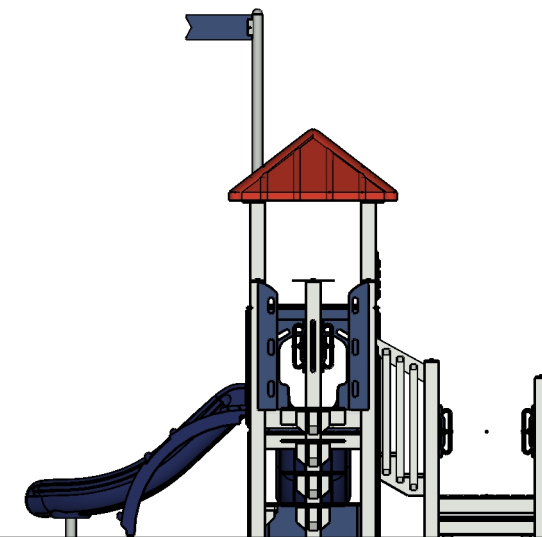

**Structure:
RFX-20025-R1**

**Theme:
LifeGuard Shack**

As Engineered Design

Conceptual Renderings Only. Subject to change without notice at SRP's Discretion

Transfer

Recycled

Age Group

Designer: N.Guice

Structure: RFX-20025-R1
Age: 2-5

Series: Recycled

Access: Transfer

Theme: Beach

As Engineered Design

Conceptual Renderings Only. Subject to change without notice at SRP's Discretion

Ages	Capacity	Use Zone	Fall Height	Actual Size	Timber Count	Elevated Activities
2-5	35	33'x29'	48"	21'x17'	25	4