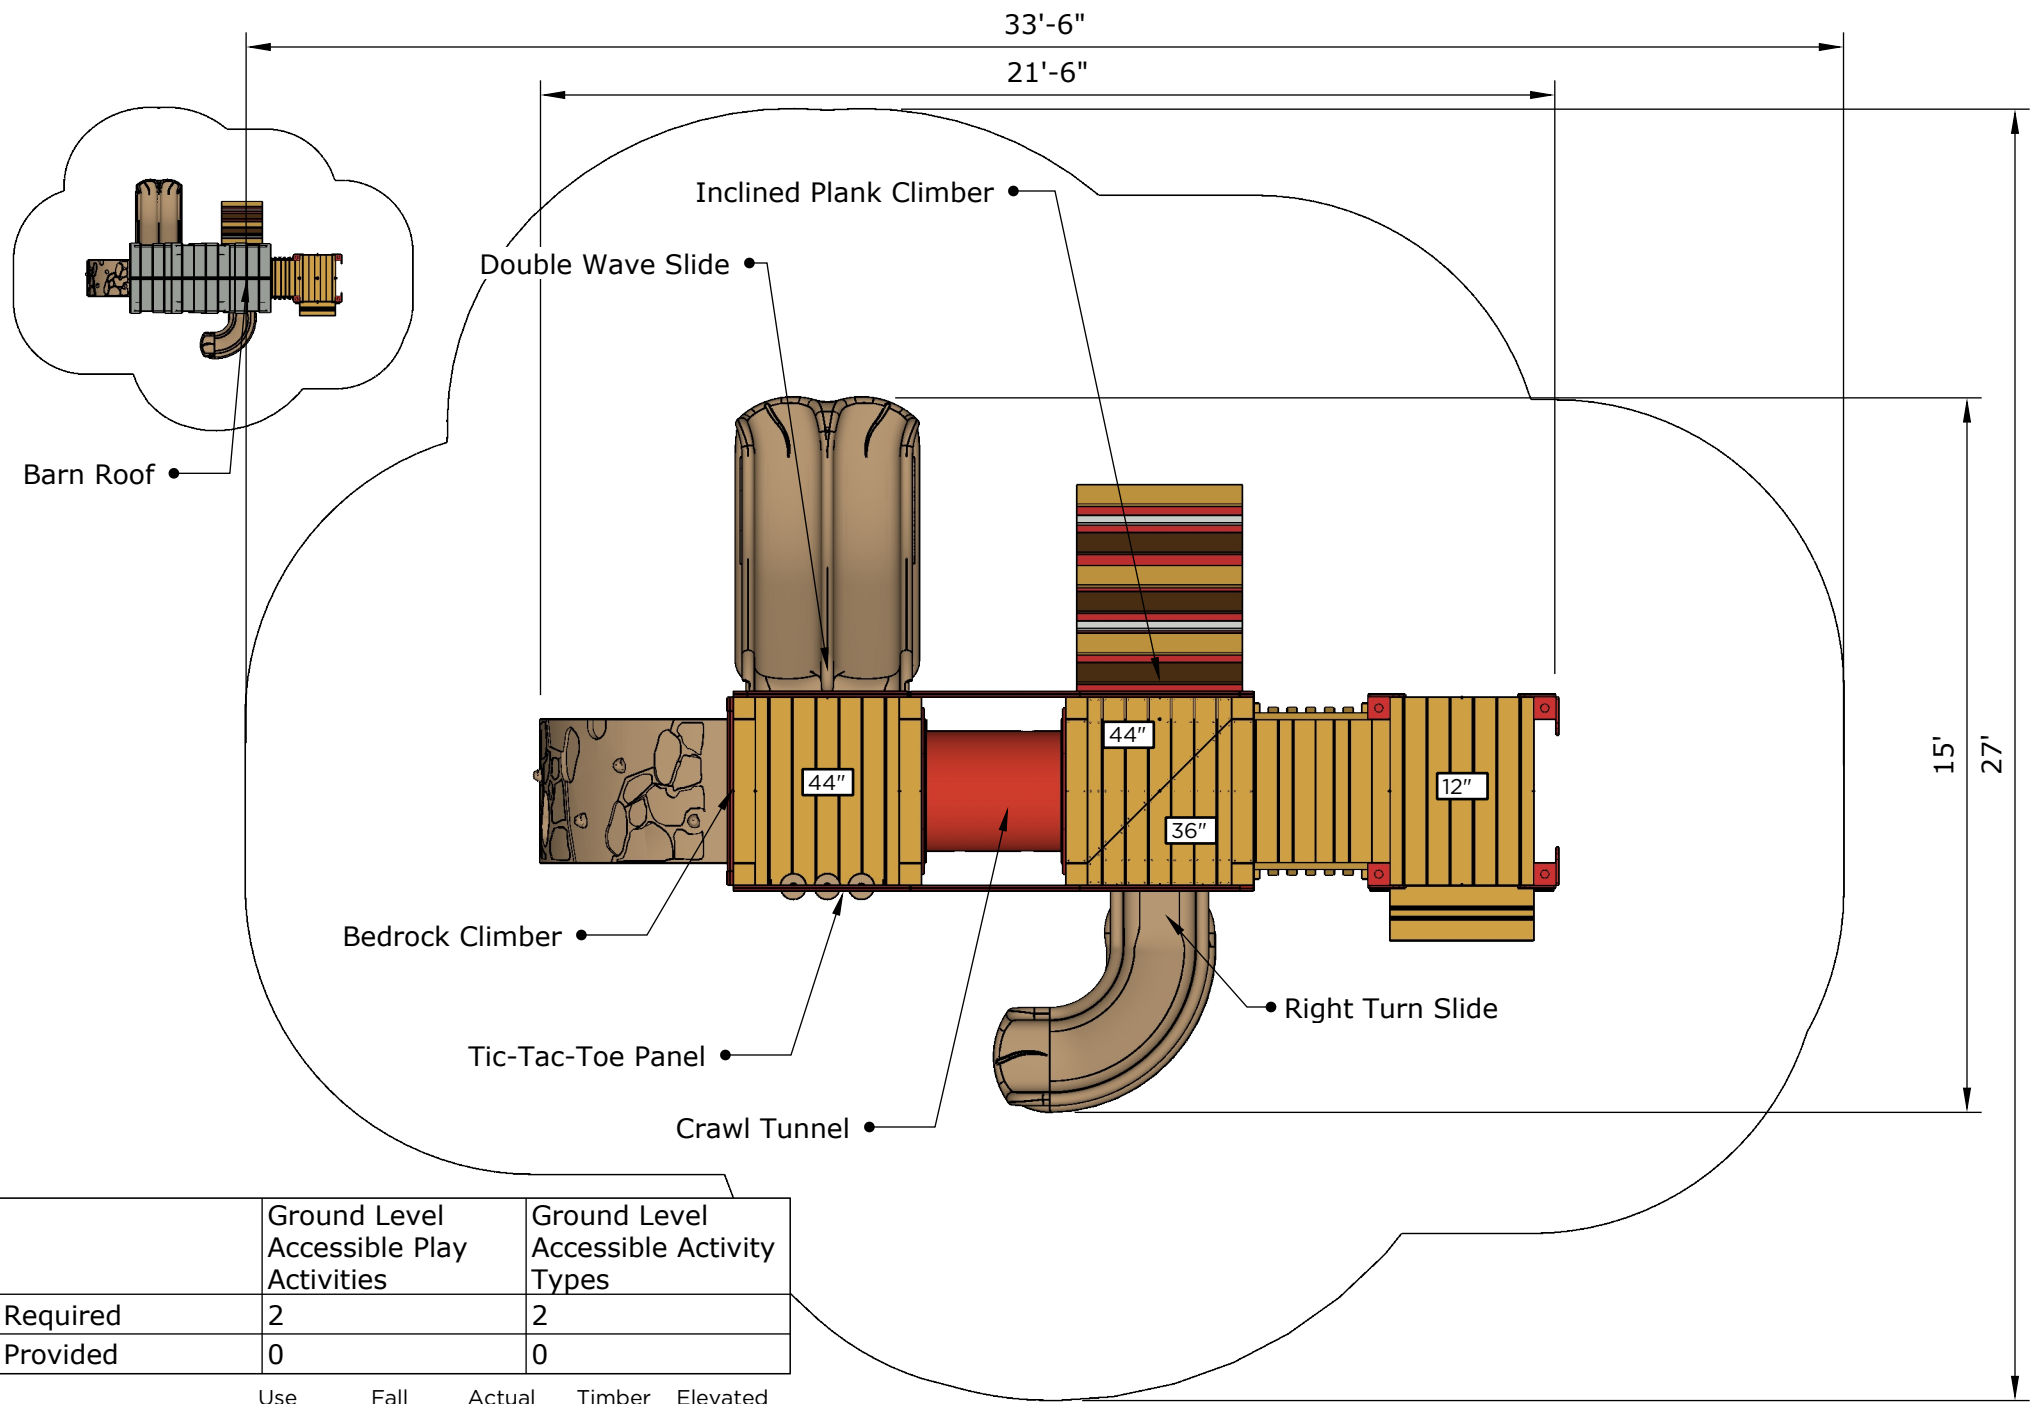

Transfer

Recycled

Age Group

**Structure: RFX-30038-R1**

**Theme: Barn**

**Preliminary Concept Design**

**Designer: N.Guice Date: 12/22/21**

*Conceptual Renderings Only. Subject to change without notice at SRP's Discretion*

	Ground Level Accessible Play Activities	Ground Level Accessible Activity Types
Required	2	2
Provided	0	0

Ages	Capacity	Use Zone	Fall Height	Actual Size	Timber Count	Elevated Activities
2-5	35	34'x27'	48"	22'x15'	26	7

**Structure: RFX-30038-R1**  
 Age: 2-5 / Series: Recycled / Theme: Barn

**Preliminary Concept Design**

*Conceptual Renderings Only. Subject to change without notice at SRP's Discretion*

Ages	Capacity	Use Zone	Fall Height	Actual Size	Timber Count	Elevated Activities
2-5	35	34'x27'	48"	22'x15'	26	7

**Structure: RFX-30038-R1**  
 Age: 2-5 / Series: Recycled / Theme: Barn

**Preliminary Concept Design**

*Conceptual Renderings Only. Subject to change without notice at SRP's Discretion*

SRP **FX**

 **SUPERIOR**  
RECREATIONAL PRODUCTS