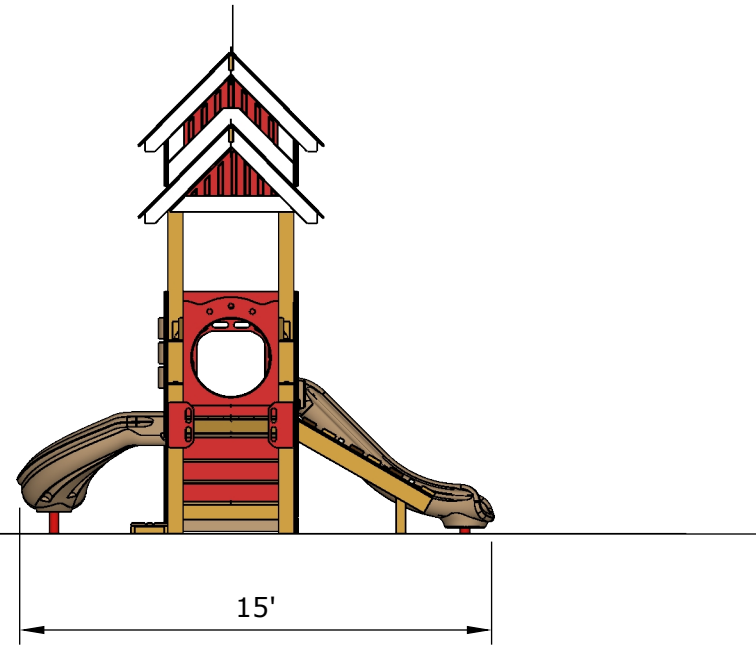

Transfer

Recycled

Age Group

**Structure: RFX-30038-R1**

**Theme: Barn**

**Preliminary Concept Design**

**Designer: N.Guice Date: 12/22/21**

*Conceptual Renderings Only. Subject to change without notice at SRP's Discretion*

	Ground Level Accessible Play Activities	Ground Level Accessible Activity Types
Required	2	2
Provided	0	0

Ages	Capacity	Use Zone	Fall Height	Actual Size	Timber Count	Elevated Activities
2-5	35	34'x27'	48"	22'x15'	26	7

**Structure: RFX-30038-R1**  
 Age: 2-5 / Series: Recycled / Theme: Barn

**Preliminary Concept Design**

*Conceptual Renderings Only. Subject to change without notice at SRP's Discretion*

Ages	Capacity	Use Zone	Fall Height	Actual Size	Timber Count	Elevated Activities
2-5	35	34'x27'	48"	22'x15'	26	7

**Structure: RFX-30038-R1**  
 Age: 2-5 / Series: Recycled / Theme: Barn

**Preliminary Concept Design**

*Conceptual Renderings Only. Subject to change without notice at SRP's Discretion*

SRP **FX**

 **SUPERIOR**  
RECREATIONAL PRODUCTS