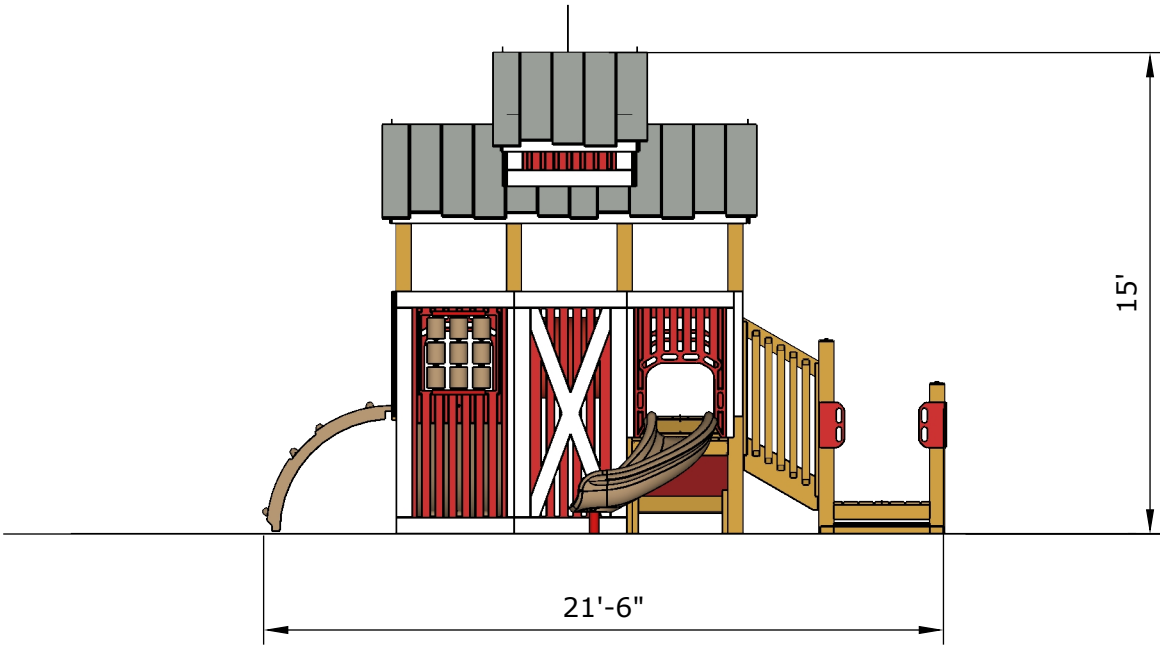

Transfer

Recycled

Age Group

**Structure: RFX-30038-R1**

**Theme: Barn**

**Preliminary Concept Design**

**Designer: N.Guice Date: 12/22/21**

*Conceptual Renderings Only. Subject to change without notice at SRP's Discretion*

	Ground Level Accessible Play Activities	Ground Level Accessible Activity Types
Required	2	2
Provided	0	0

Ages	Capacity	Use Zone	Fall Height	Actual Size	Timber Count	Elevated Activities
2-5	35	34'x27'	48"	22'x15'	26	7

**Structure: RFX-30038-R1**  
 Age: 2-5 / Series: Recycled / Theme: Barn

**Preliminary Concept Design**

*Conceptual Renderings Only. Subject to change without notice at SRP's Discretion*

Ages	Capacity	Use Zone	Fall Height	Actual Size	Timber Count	Elevated Activities
2-5	35	34'x27'	48"	22'x15'	26	7

**Structure: RFX-30038-R1**  
 Age: 2-5 / Series: Recycled / Theme: Barn

**Preliminary Concept Design**

*Conceptual Renderings Only. Subject to change without notice at SRP's Discretion*

SRP **FX**

 **SUPERIOR**  
RECREATIONAL PRODUCTS