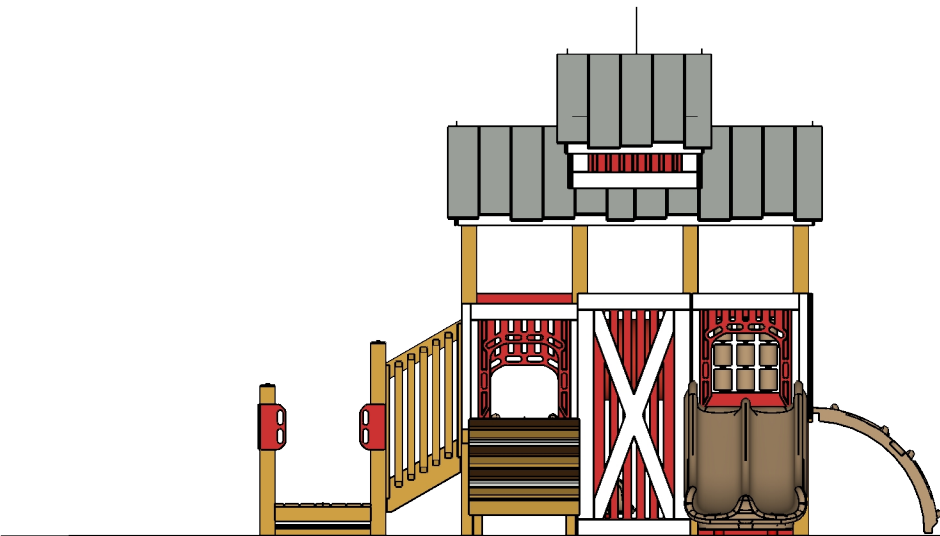

Transfer

Recycled

Age Group

**Structure: RFX-30038-R1**

**Theme: Barn**

**Preliminary Concept Design**

**Designer: N.Guice Date: 12/22/21**

*Conceptual Renderings Only. Subject to change without notice at SRP's Discretion*

	Ground Level Accessible Play Activities	Ground Level Accessible Activity Types
Required	2	2
Provided	0	0

Ages	Capacity	Use Zone	Fall Height	Actual Size	Timber Count	Elevated Activities
2-5	35	34'x27'	48"	22'x15'	26	7

**Structure: RFX-30038-R1**  
 Age: 2-5 / Series: Recycled / Theme: Barn

**Preliminary Concept Design**

*Conceptual Renderings Only. Subject to change without notice at SRP's Discretion*

Ages	Capacity	Use Zone	Fall Height	Actual Size	Timber Count	Elevated Activities
2-5	35	34'x27'	48"	22'x15'	26	7

**Structure: RFX-30038-R1**  
 Age: 2-5 / Series: Recycled / Theme: Barn

**Preliminary Concept Design**

*Conceptual Renderings Only. Subject to change without notice at SRP's Discretion*

SRP **FX**

 **SUPERIOR**  
RECREATIONAL PRODUCTS