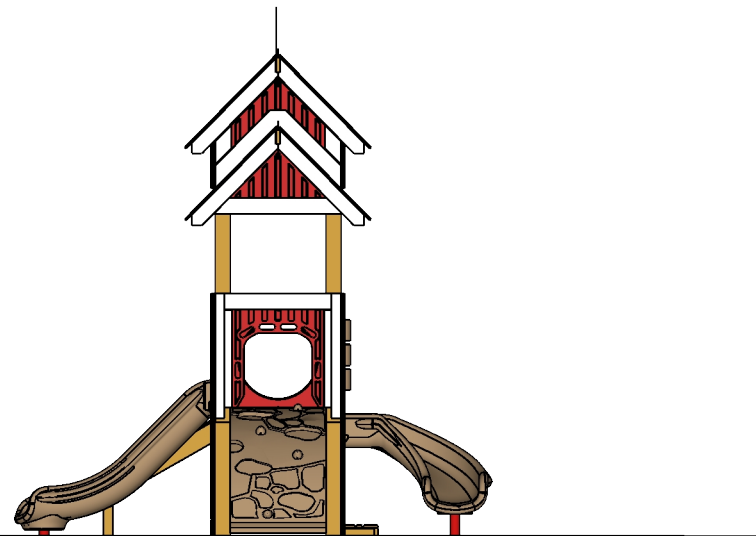

Transfer

Recycled

Age Group

**Structure: RFX-30038-R1**

**Theme: Barn**

**Preliminary Concept Design**

**Designer: N.Guice Date: 12/22/21**

*Conceptual Renderings Only. Subject to change without notice at SRP's Discretion*

	Ground Level Accessible Play Activities	Ground Level Accessible Activity Types
Required	2	2
Provided	0	0

Ages	Capacity	Use Zone	Fall Height	Actual Size	Timber Count	Elevated Activities
2-5	35	34'x27'	48"	22'x15'	26	7

**Structure: RFX-30038-R1**  
 Age: 2-5 / Series: Recycled / Theme: Barn

**Preliminary Concept Design**

*Conceptual Renderings Only. Subject to change without notice at SRP's Discretion*

Ages	Capacity	Use Zone	Fall Height	Actual Size	Timber Count	Elevated Activities
2-5	35	34'x27'	48"	22'x15'	26	7

**Structure: RFX-30038-R1**  
 Age: 2-5 / Series: Recycled / Theme: Barn

**Preliminary Concept Design**

*Conceptual Renderings Only. Subject to change without notice at SRP's Discretion*

SRP **FX**

 **SUPERIOR**  
RECREATIONAL PRODUCTS