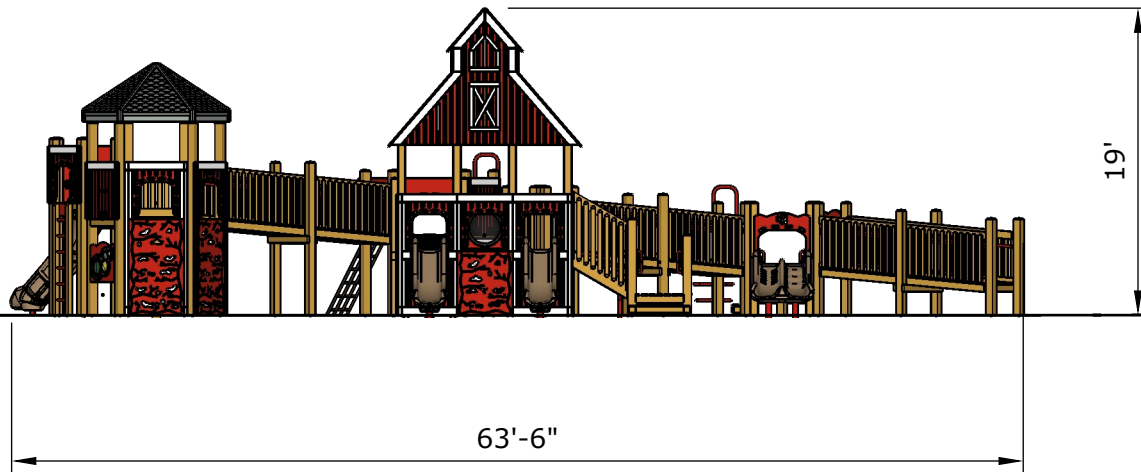

Date: 12/07/21

Structure: RFX-30072-R1
Age: 5-12
Series: Recycled
Access: Ramp

Preliminary Concept Design

Conceptual Renderings Only. Subject to change without notice at SRP's Discretion

Structure: RFX-30072-R1
Age: 5-12
Series: Recycled
Access: Ramp

Preliminary Concept Design

Conceptual Renderings Only. Subject to change without notice at SRP's Discretion

| Ages | Capacity | Use Zone | Fall Height | Actual Size | Timber Count | Elevated Activities |
|------|----------|----------|-------------|-------------|--------------|---------------------|
| 5-12 | 140 | 71'x56' | 84" | 64'x44' | 62 | 17 |

Structure: RFX-30072-R1
Age: 5-12
Series: Recycled **Access: Ramp**

Preliminary Concept Design

Conceptual Renderings Only. Subject to change without notice at SRP's Discretion

| Ages | Capacity | Use Zone | Fall Height | Actual Size | Timber Count | Elevated Activities |
|------|----------|----------|-------------|-------------|--------------|---------------------|
| 5-12 | 140 | 71'x56' | 84" | 64'x44' | 62 | 17 |

Scale: 1/12" = 1' 0 6 12

Structure: RFX-30072-R1
Age: 5-12 **Series: Recycled** **Access: Ramp**

Preliminary Concept Design

Conceptual Renderings Only. Subject to change without notice at SRP's Discretion