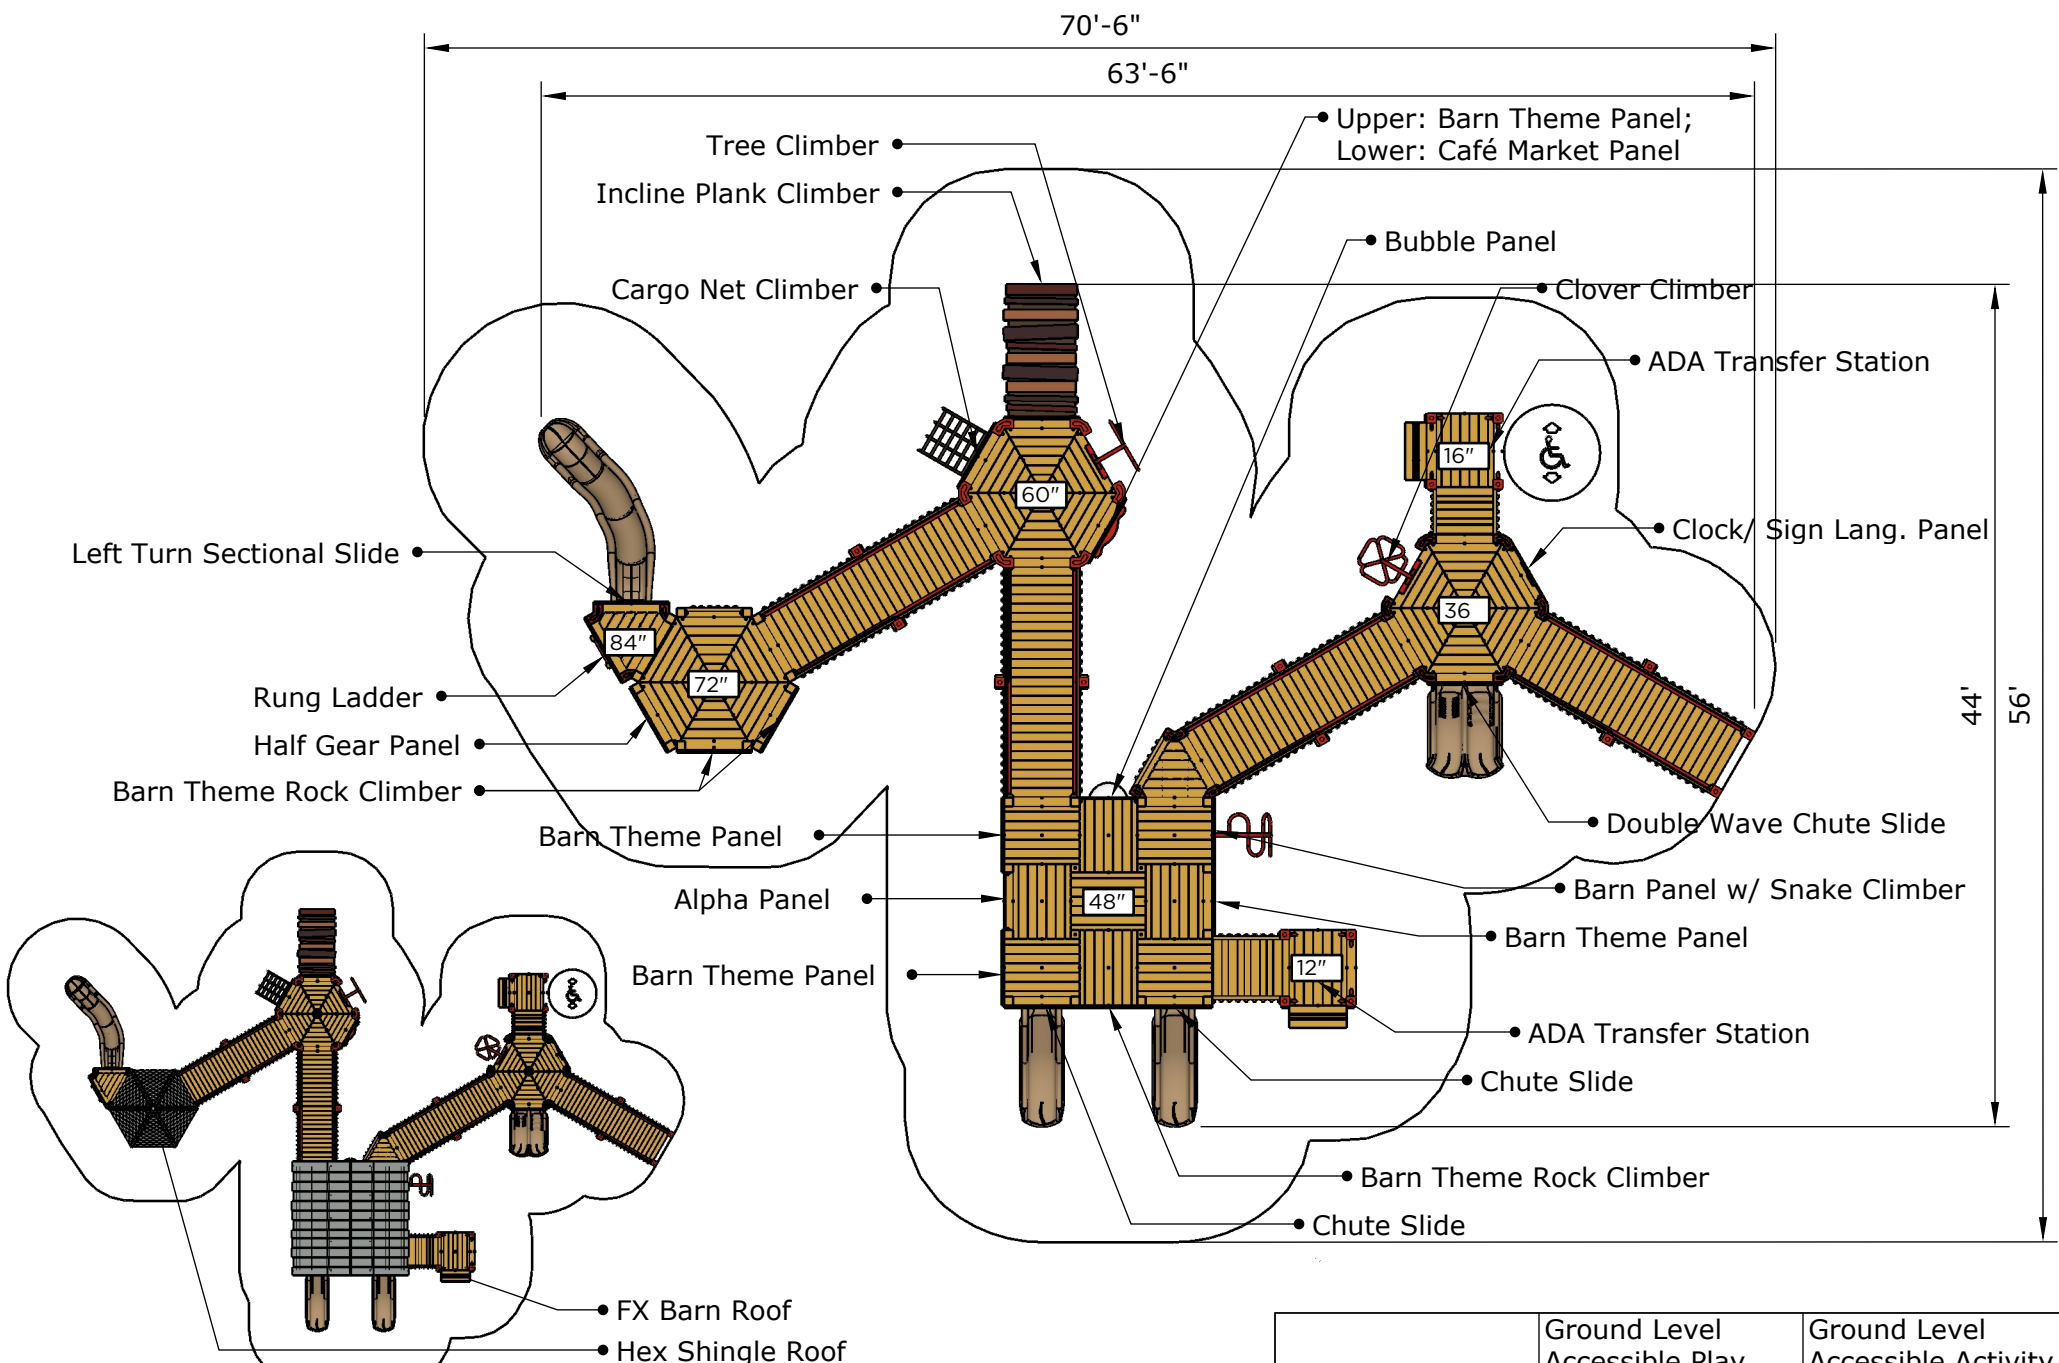

Date: 12/07/21

Structure: RFX-30072-R1
Age: 5-12
Series: Recycled
Access: Ramp

Preliminary Concept Design

Conceptual Renderings Only. Subject to change without notice at SRP's Discretion

Structure: RFX-30072-R1
Age: 5-12
Series: Recycled
Access: Ramp

Preliminary Concept Design

Conceptual Renderings Only. Subject to change without notice at SRP's Discretion

| Ages | Capacity | Use Zone | Fall Height | Actual Size | Timber Count | Elevated Activities |
|------|----------|----------|-------------|-------------|--------------|---------------------|
| 5-12 | 140 | 71'x56' | 84" | 64'x44' | 62 | 17 |

Structure: RFX-30072-R1
Age: 5-12
Series: Recycled **Access: Ramp**

Preliminary Concept Design

Conceptual Renderings Only. Subject to change without notice at SRP's Discretion

| Ages | Capacity | Use Zone | Fall Height | Actual Size | Timber Count | Elevated Activities |
|------|----------|----------|-------------|-------------|--------------|---------------------|
| 5-12 | 140 | 71'x56' | 84" | 64'x44' | 62 | 17 |

Scale: 1/12" = 1' 0 6 12

Structure: RFX-30072-R1
Age: 5-12 **Series: Recycled** **Access: Ramp**

Preliminary Concept Design

Conceptual Renderings Only. Subject to change without notice at SRP's Discretion