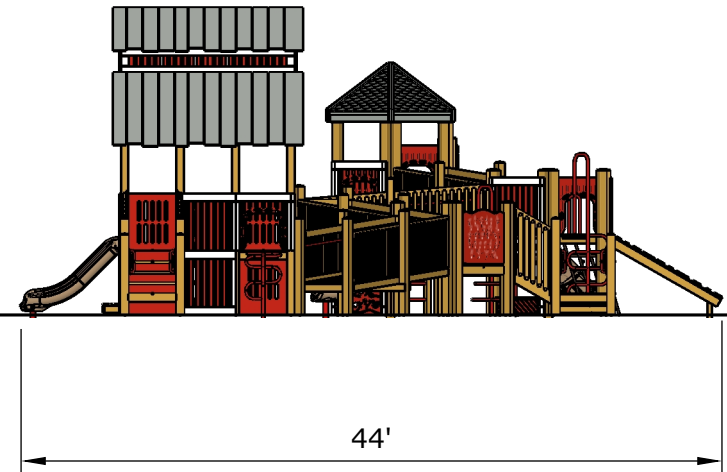

Date: 12/07/21

Structure: RFX-30072-R1
Age: 5-12
Series: Recycled
Access: Ramp

Preliminary Concept Design

Conceptual Renderings Only. Subject to change without notice at SRP's Discretion

Structure: RFX-30072-R1
Age: 5-12
Series: Recycled
Access: Ramp

Preliminary Concept Design

Conceptual Renderings Only. Subject to change without notice at SRP's Discretion

| Ages | Capacity | Use Zone | Fall Height | Actual Size | Timber Count | Elevated Activities |
|------|----------|----------|-------------|-------------|--------------|---------------------|
| 5-12 | 140 | 71'x56' | 84" | 64'x44' | 62 | 17 |

Structure: RFX-30072-R1
Age: 5-12
Series: Recycled **Access: Ramp**

Preliminary Concept Design

Conceptual Renderings Only. Subject to change without notice at SRP's Discretion

| Ages | Capacity | Use Zone | Fall Height | Actual Size | Timber Count | Elevated Activities |
|------|----------|----------|-------------|-------------|--------------|---------------------|
| 5-12 | 140 | 71'x56' | 84" | 64'x44' | 62 | 17 |

Scale: 1/12" = 1' 0 6 12

Structure: RFX-30072-R1
Age: 5-12 **Series: Recycled** **Access: Ramp**

Preliminary Concept Design

Conceptual Renderings Only. Subject to change without notice at SRP's Discretion