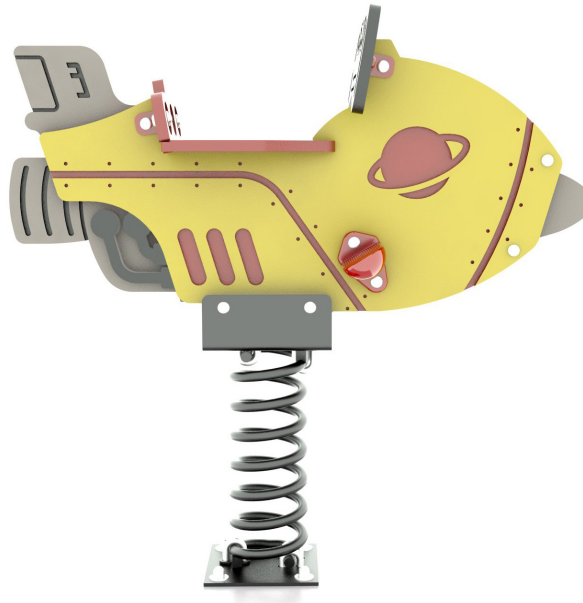

Rocket Rider

TFS0037XX

Age Range: 2-5

Use Zone: 17' x 17'

Capacity: 1

DESCRIPTION

Get ready to blast off to space with our Rocket Rider. Featuring sturdy powder coated metal springs, children will really feel as if they are springing into space. This spring rider is ideal for children ages 2-5 and is available in your choice of sandwich HDPE panel colors.

QUICK REFERENCE

Mounting Type: In Ground

Color Scheme: Your Choice of Sandwich HDPE Panel Colors

Material Type: HDPE Panel and Powder Coated Steel Springs

SANDWICH CORE

	White/Red		Spring Green/White
	Red/White		Green/White
	Red/Yellow		Green/Iced Coffee
	Yellow/Red		Iced Coffee/Green
	Yellow/Blue		Brown/Iced Coffee
	Yellow/Black		Gray/Black
	Blue/Yellow		White/Black
	Blue/Iced Coffee		Black/White
	Ocean Blue/White		