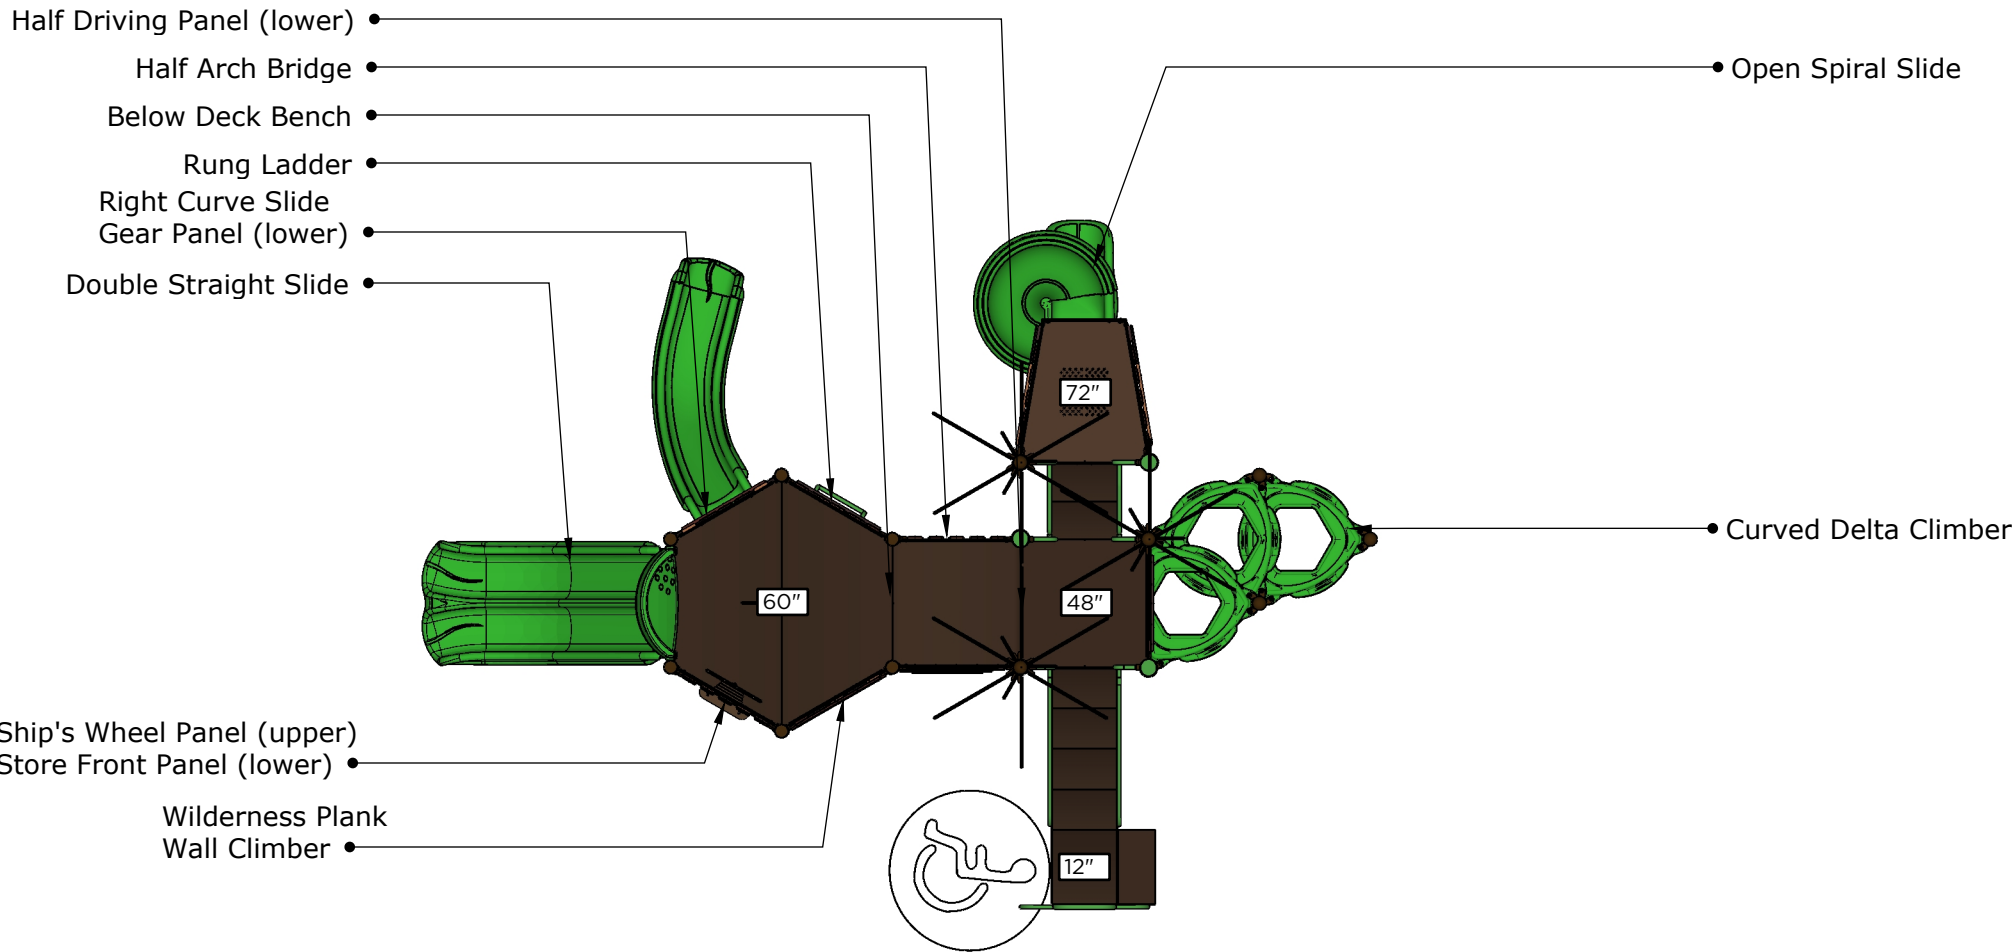

Conceptual Renderings Only. Subject to change without notice at SRP's Discretion

Ages	Capacity	Use Zone	Fall Height	Actual Size	Timber Count	Elevated Activities
2-12	50	42'x34'	72'	30'x22'	22	8

Scale 1/8" = 1'

	Ground Level Accessible Play Activities	Ground Level Accessible Activity Types
Required	3	3
Provided	4	3

Structure: SRPFX-50013-R1
 Age: 2-12 / Series: Steel / Theme: Tropical - Safari

Preliminary Concept Design

Conceptual Renderings Only. Subject to change without notice at SRP's Discretion

Ship's Wheel Panel (upper)
Store Front Panel (lower)

Wilderness Plank
Wall Climber

Ages	Capacity	Use Zone	Fall Height	Actual Size	Timber Count	Elevated Activities
2-12	50	42'x34'	72"	30'x22'	32	8

Conceptual Renderings Only. Subject to change without notice at SRP's Discretion

Ages	Capacity	Use Zone	Fall Height	Actual Size	Timber Count	Elevated Activities
2-12	50	42'x34'	72"	30'x22'	32	8

Structure: SRPFX-50013-R1
 Age: 2-12 / Series: Steel / Theme: Tropical - Safari