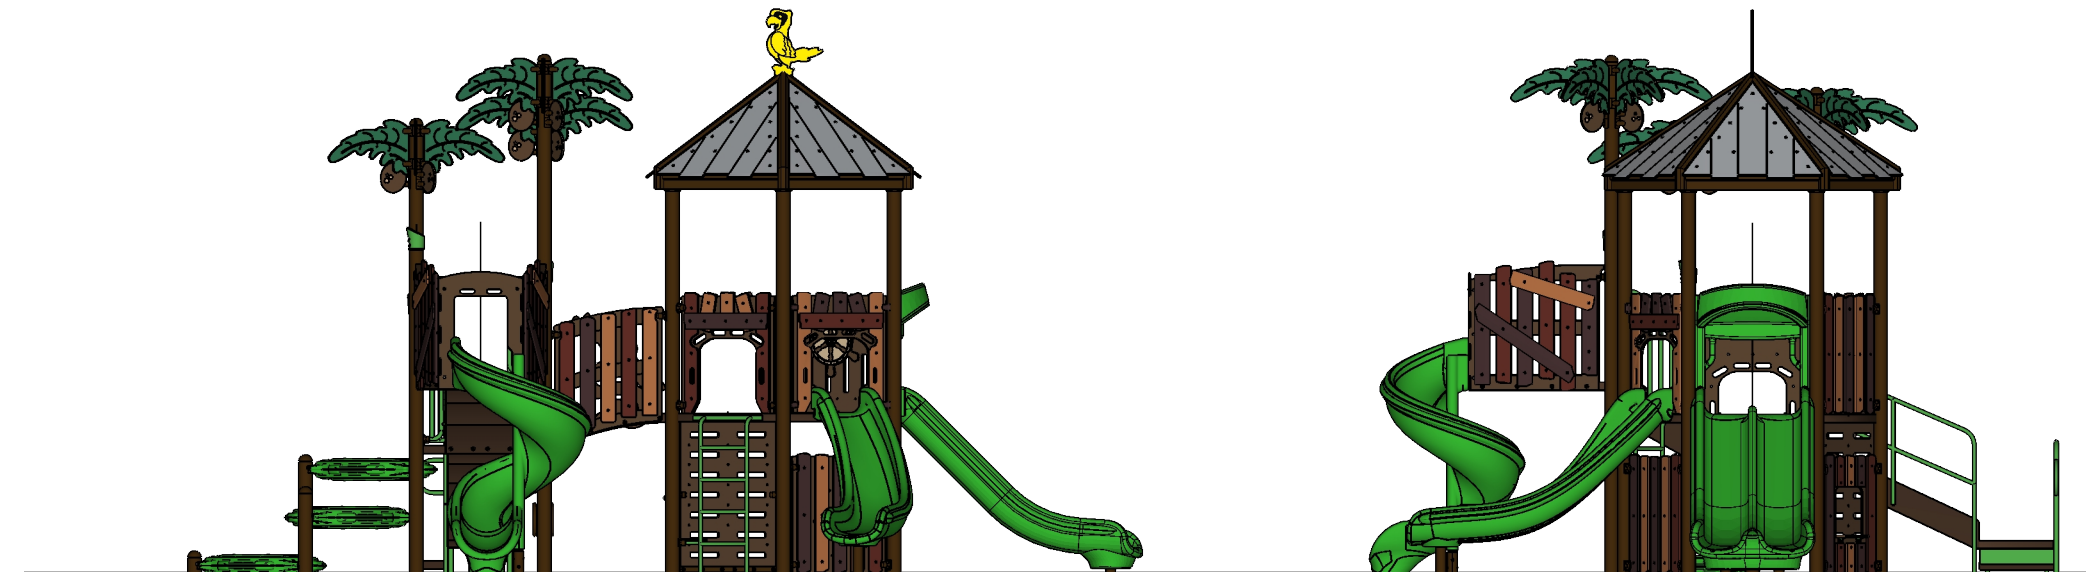

	Ground Level Accessible Play Activities	Ground Level Accessible Activity Types
Required	3	3
Provided	4	3

Structure: SRPFX-50013-R1
 Age: 2-12 / Series: Steel / Theme: Tropical - Safari

Preliminary Concept Design

Conceptual Renderings Only. Subject to change without notice at SRP's Discretion

Ship's Wheel Panel (upper)
Store Front Panel (lower)

Wilderness Plank
Wall Climber

Ages	Capacity	Use Zone	Fall Height	Actual Size	Timber Count	Elevated Activities
2-12	50	42'x34'	72"	30'x22'	32	8

Conceptual Renderings Only. Subject to change without notice at SRP's Discretion

Ages	Capacity	Use Zone	Fall Height	Actual Size	Timber Count	Elevated Activities
2-12	50	42'x34'	72"	30'x22'	32	8

Structure: SRPFX-50013-R1
 Age: 2-12 / Series: Steel / Theme: Tropical - Safari