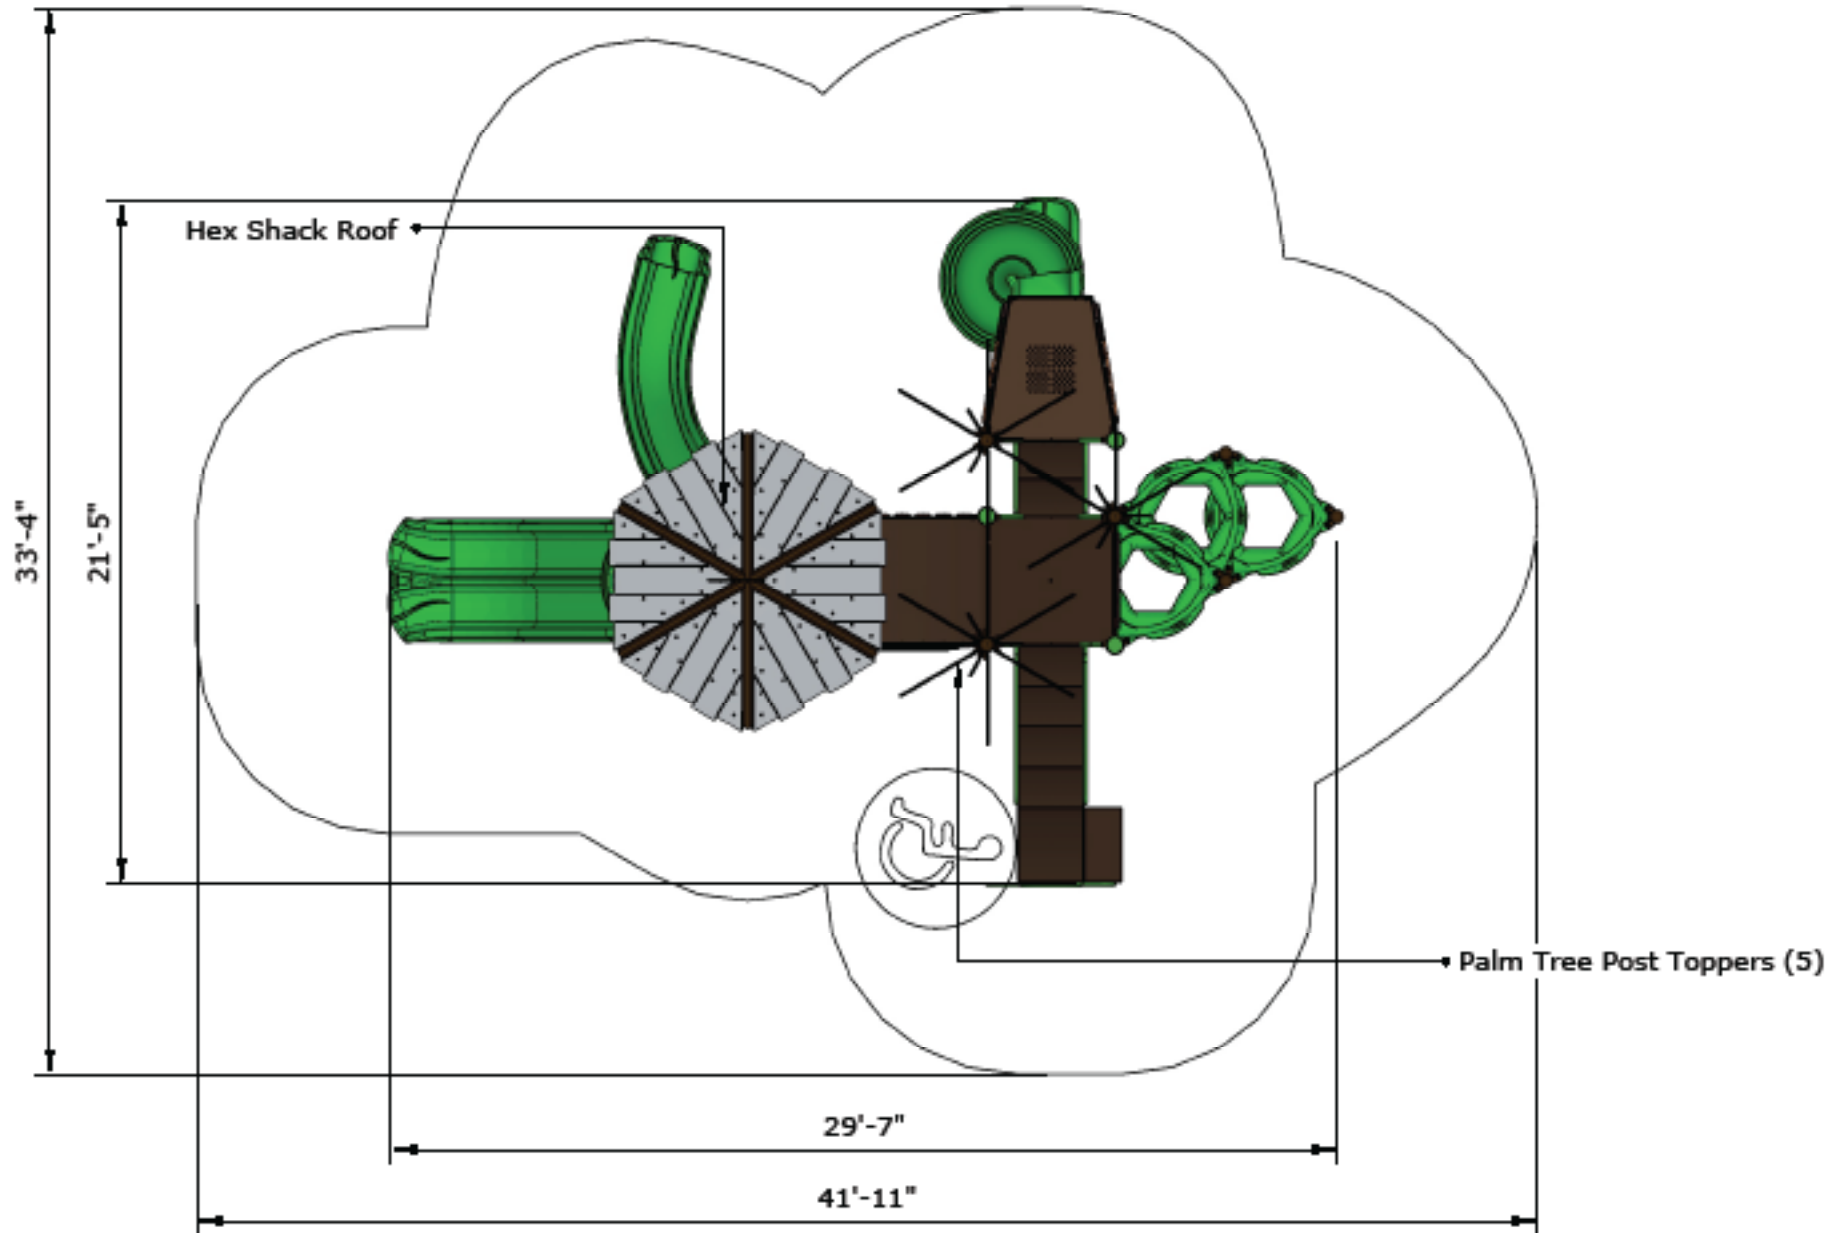

Structure: SRPFX-50013-R1
Theme: Tropical Rain Forest

Preliminary Concept Design
Designer: N.Guice Date: 8/12/20

Conceptual Renderings Only. Subject to change without notice at SRP's Discretion

Structure: SRPFX-50013-R1
Age: 2-12 / Series: Steel / Theme: Tropical - Safari

Preliminary Concept Design

Conceptual Renderings Only. Subject to change without notice at SRP's Discretion

Structure: SRPFX-50013-R1
Age: 2-12 / Series: Steel / Theme: Tropical - Safari

Preliminary Concept Design

Conceptual Renderings Only. Subject to change without notice at SRP's Discretion

Ages	Capacity	Use Zone	Fall Height	Actual Size	Timber Count	Elevated Activities
2-12	50	42'x34'	72'	30'x22'	22	8

Scale 1/8" = 1'

Conceptual Renderings Only. Subject to change without notice at SRP's Discretion

Ages	Capacity	Use Zone	Fall Height	Actual Size	Timber Count	Elevated Activities
2-12	50	42'x34'	72"	30'x22'	32	8

Structure: SRPFX-50013-R1
 Age: 2-12 / Series: Steel / Theme: Tropical - Safari