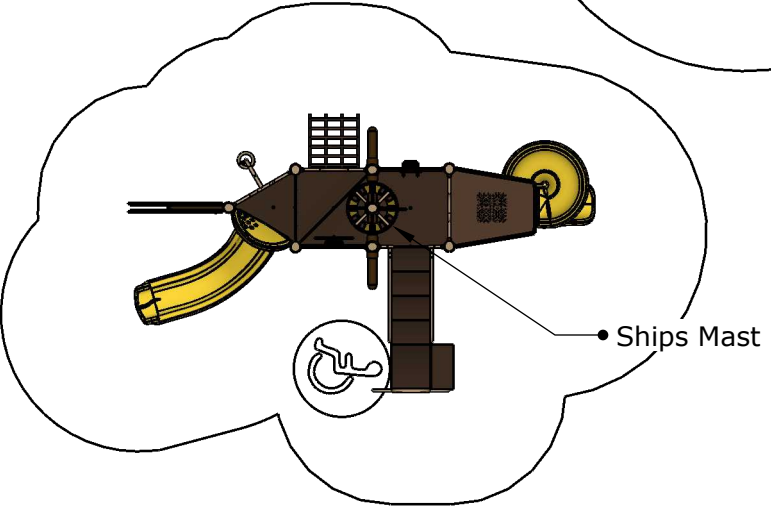

Structure: SRPFX-50022-R1
Theme: Pirate Ship

Preliminary Concept Design
Designer: E. Carter Date: 05/18/21

Conceptual Renderings Only. Subject to change without notice at SRP's Discretion

Structure: SRPFX-50022-R1
Age: 2 - 5 / Series: Steel / Theme: Pirate Ship

Preliminary Concept Design

Conceptual Renderings Only. Subject to change without notice at SRP's Discretion

Structure: SRPFX-50022-R1
Age: 2 - 5 / Series: Steel / Theme: Pirate Ship

Preliminary Concept Design

Conceptual Renderings Only. Subject to change without notice at SRP's Discretion

Ages	Capacity	Use Zone	Fall Height	Actual Size	Timber Count
2-5	43	37'x27'	6'	25'x15'	26

Ages	Capacity	Use Zone	Fall Height	Actual Size	Timber Count
2-5	43	37'x27'	6'	25'x15'	26

Structure: SRPFX-50022-R1
 Age: 2 - 5 / Series: Steel / Theme: Pirate Ship

Preliminary Concept Design

Conceptual Renderings Only. Subject to change without notice at SRP's Discretion

SRP **FX**

 **SUPERIOR**
RECREATIONAL PRODUCTS