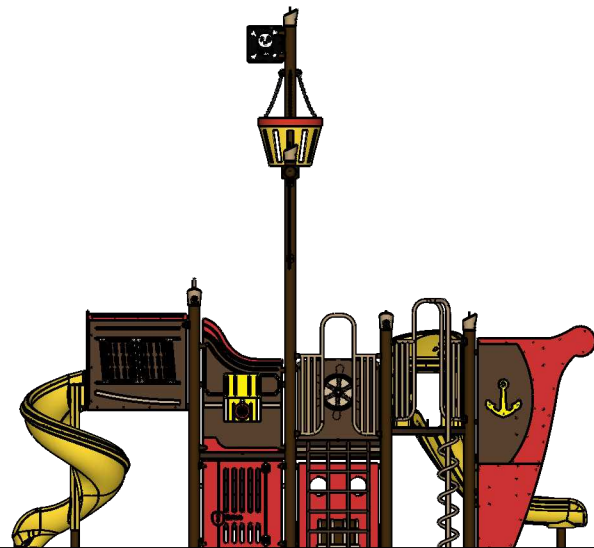

Structure: SRPFX-50022-R1
Theme: Pirate Ship

Preliminary Concept Design
Designer: E. Carter Date: 05/18/21

Conceptual Renderings Only. Subject to change without notice at SRP's Discretion

Structure: SRPFX-50022-R1
Age: 2 - 5 / Series: Steel / Theme: Pirate Ship

Preliminary Concept Design

Conceptual Renderings Only. Subject to change without notice at SRP's Discretion

Structure: SRPFX-50022-R1
Age: 2 - 5 / Series: Steel / Theme: Pirate Ship

Preliminary Concept Design

Conceptual Renderings Only. Subject to change without notice at SRP's Discretion

Ages	Capacity	Use Zone	Fall Height	Actual Size	Timber Count
2-5	43	37'x27'	6'	25'x15'	26

Ages	Capacity	Use Zone	Fall Height	Actual Size	Timber Count
2-5	43	37'x27'	6'	25'x15'	26

Structure: SRPFX-50022-R1
 Age: 2 - 5 / Series: Steel / Theme: Pirate Ship

Preliminary Concept Design

Conceptual Renderings Only. Subject to change without notice at SRP's Discretion

SRP **FX**

 **SUPERIOR**
RECREATIONAL PRODUCTS