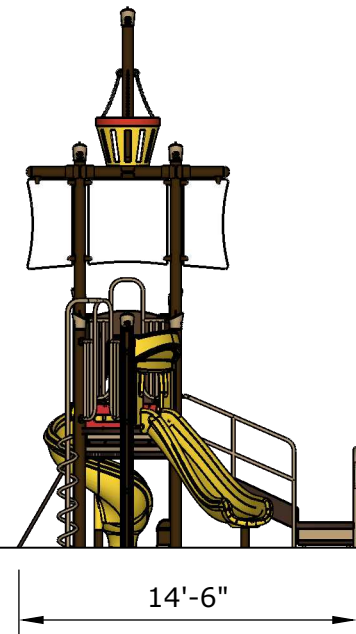

Structure: SRPFX-50022-R1
Theme: Pirate Ship

Preliminary Concept Design
Designer: E. Carter Date: 05/18/21

Conceptual Renderings Only. Subject to change without notice at SRP's Discretion

Structure: SRPFX-50022-R1
Age: 2 - 5 / Series: Steel / Theme: Pirate Ship

Preliminary Concept Design

Conceptual Renderings Only. Subject to change without notice at SRP's Discretion

Structure: SRPFX-50022-R1
Age: 2 - 5 / Series: Steel / Theme: Pirate Ship

Preliminary Concept Design

Conceptual Renderings Only. Subject to change without notice at SRP's Discretion

Ages	Capacity	Use Zone	Fall Height	Actual Size	Timber Count
2-5	43	37'x27'	6'	25'x15'	26

Ages	Capacity	Use Zone	Fall Height	Actual Size	Timber Count
2-5	43	37'x27'	6'	25'x15'	26

Structure: SRPFX-50022-R1
 Age: 2 - 5 / Series: Steel / Theme: Pirate Ship

Preliminary Concept Design

Conceptual Renderings Only. Subject to change without notice at SRP's Discretion

SRP **FX**

 **SUPERIOR**
RECREATIONAL PRODUCTS