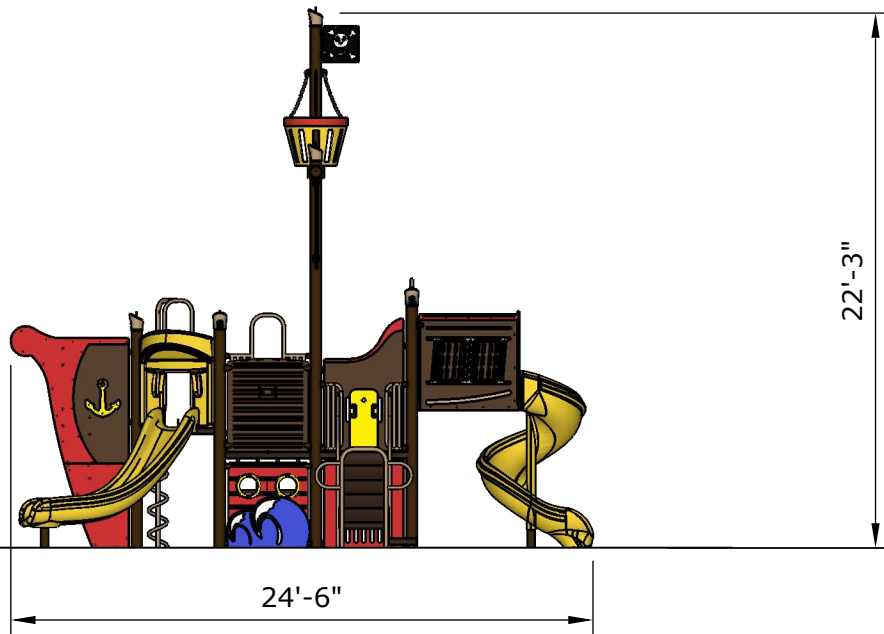

Structure: SRPFX-50022-R1
Theme: Pirate Ship

Preliminary Concept Design
Designer: E. Carter Date: 05/18/21

Conceptual Renderings Only. Subject to change without notice at SRP's Discretion

Structure: SRPFX-50022-R1
Age: 2 - 5 / Series: Steel / Theme: Pirate Ship

Preliminary Concept Design

Conceptual Renderings Only. Subject to change without notice at SRP's Discretion

Structure: SRPFX-50022-R1
Age: 2 - 5 / Series: Steel / Theme: Pirate Ship

Preliminary Concept Design

Conceptual Renderings Only. Subject to change without notice at SRP's Discretion

Ages	Capacity	Use Zone	Fall Height	Actual Size	Timber Count
2-5	43	37'x27'	6'	25'x15'	26

Ages	Capacity	Use Zone	Fall Height	Actual Size	Timber Count
2-5	43	37'x27'	6'	25'x15'	26

Structure: SRPFX-50022-R1
 Age: 2 - 5 / Series: Steel / Theme: Pirate Ship

Preliminary Concept Design

Conceptual Renderings Only. Subject to change without notice at SRP's Discretion

SRP **FX**

 **SUPERIOR**
RECREATIONAL PRODUCTS