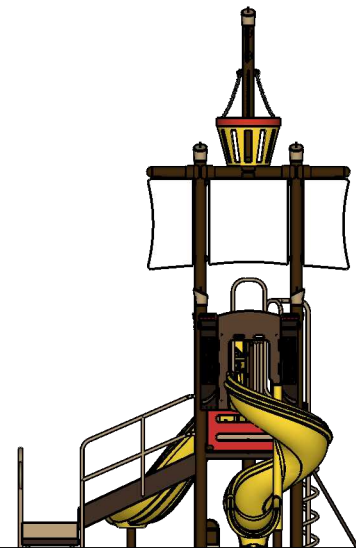

Structure: SRPFX-50022-R1
Theme: Pirate Ship

Preliminary Concept Design
Designer: E. Carter Date: 05/18/21

Conceptual Renderings Only. Subject to change without notice at SRP's Discretion

Structure: SRPFX-50022-R1
Age: 2 - 5 / Series: Steel / Theme: Pirate Ship

Preliminary Concept Design

Conceptual Renderings Only. Subject to change without notice at SRP's Discretion

Structure: SRPFX-50022-R1
Age: 2 - 5 / Series: Steel / Theme: Pirate Ship

Preliminary Concept Design

Conceptual Renderings Only. Subject to change without notice at SRP's Discretion

Ages	Capacity	Use Zone	Fall Height	Actual Size	Timber Count
2-5	43	37'x27'	6'	25'x15'	26

Ages	Capacity	Use Zone	Fall Height	Actual Size	Timber Count
2-5	43	37'x27'	6'	25'x15'	26

Structure: SRPFX-50022-R1
 Age: 2 - 5 / Series: Steel / Theme: Pirate Ship

Preliminary Concept Design

Conceptual Renderings Only. Subject to change without notice at SRP's Discretion

SRP **FX**

 **SUPERIOR**
RECREATIONAL PRODUCTS