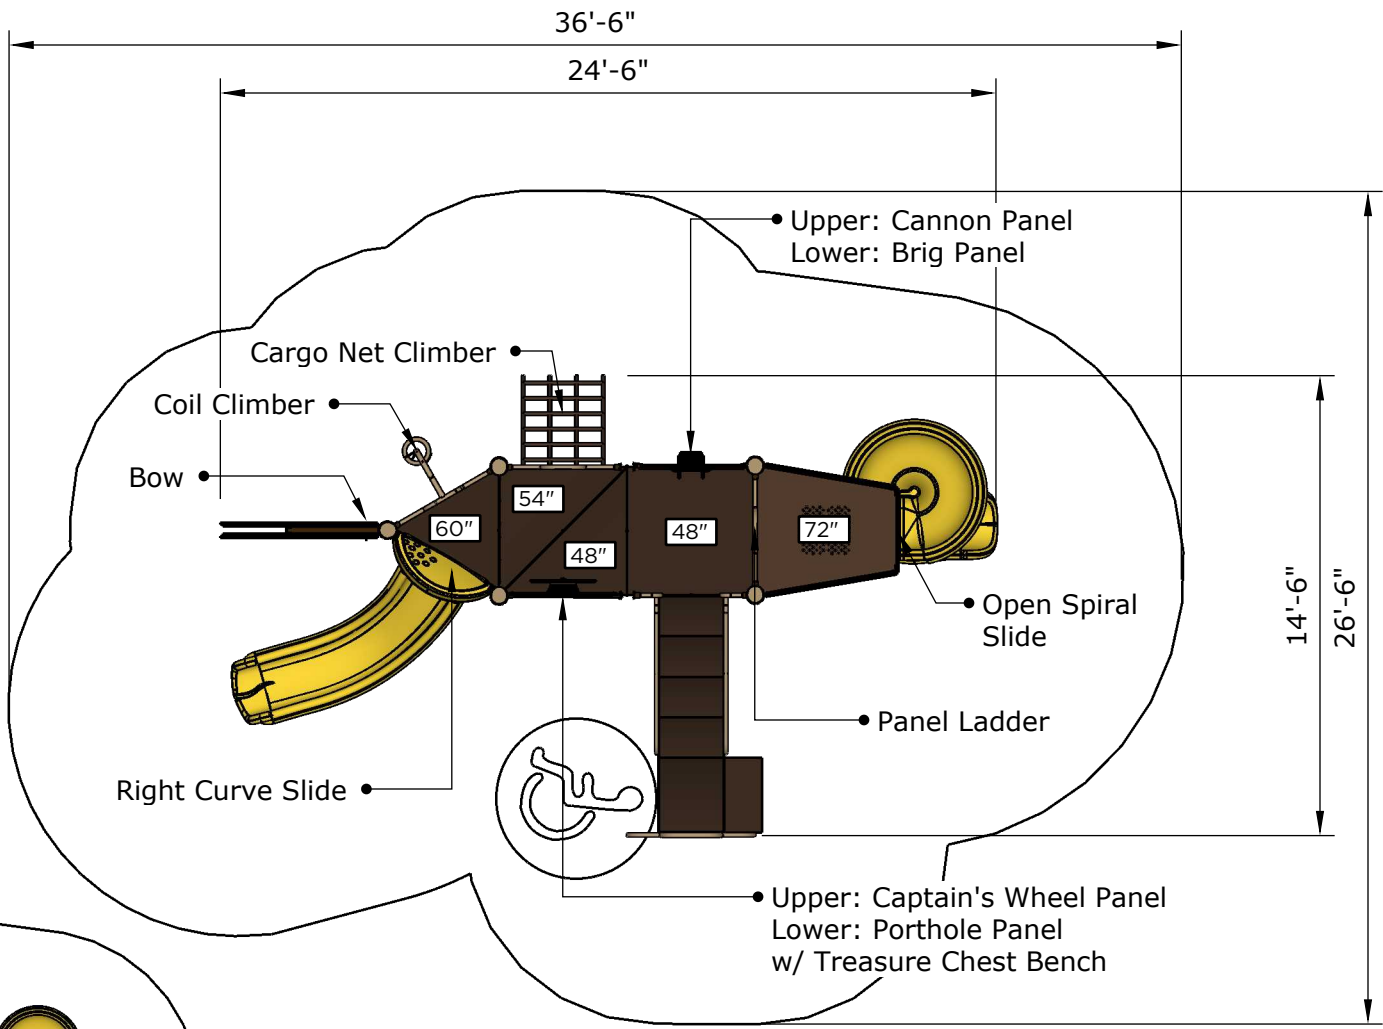

Structure: SRPFX-50022-R1
Theme: Pirate Ship

Preliminary Concept Design
Designer: E. Carter Date: 05/18/21

Conceptual Renderings Only. Subject to change without notice at SRP's Discretion

Structure: SRPFX-50022-R1
Age: 2 - 5 / Series: Steel / Theme: Pirate Ship

Preliminary Concept Design

Conceptual Renderings Only. Subject to change without notice at SRP's Discretion

Structure: SRPFX-50022-R1
Age: 2 - 5 / Series: Steel / Theme: Pirate Ship

Preliminary Concept Design

Conceptual Renderings Only. Subject to change without notice at SRP's Discretion

Ages	Capacity	Use Zone	Fall Height	Actual Size	Timber Count
2-5	43	37'x27'	6'	25'x15'	26

Ages	Capacity	Use Zone	Fall Height	Actual Size	Timber Count
2-5	43	37'x27'	6'	25'x15'	26

Structure: SRPFX-50022-R1
 Age: 2 - 5 / Series: Steel / Theme: Pirate Ship

Preliminary Concept Design

Conceptual Renderings Only. Subject to change without notice at SRP's Discretion

SRP **FX**

 **SUPERIOR**
RECREATIONAL PRODUCTS