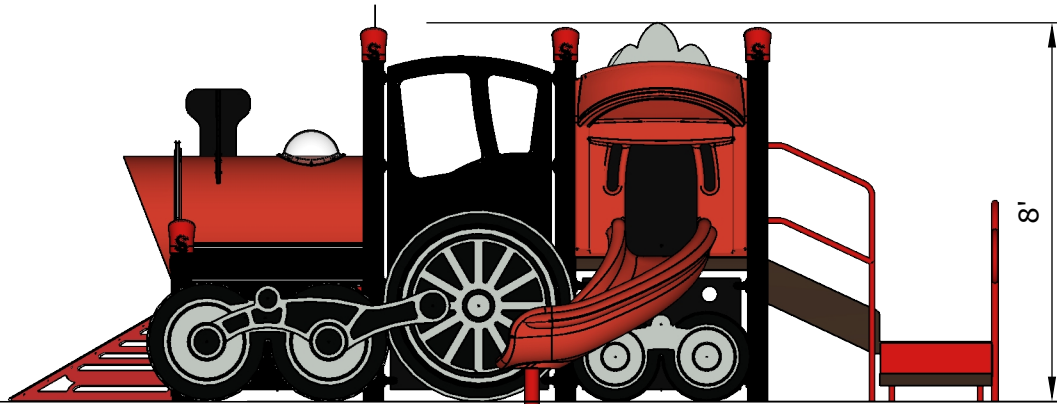

Structure: SRPFX-50039-R1
Age: 2-5 / Series: Steel / Theme: Steam Train

Preliminary Concept Design

Conceptual Renderings Only. Subject to change without notice at SRP's Discretion

- Cattle Catcher Climber
- Boiler Crawl Tunnel
- Train Cab Panel
- Right Turn Slide

Ages	Capacity	Use Zone	Fall Height	Actual Size	Timber Count	Elevated Activities
2-5	29	33'x21'	36"	21'x9'	22	5

	Ground Level Accessible Play Activities	Ground Level Accessible Activity Types
Required	2	2
Provided	0	0

Structure: SRPFX-50039-R1
 Age: 2-5 / Series: Steel / Theme: Steam Train

Preliminary Concept Design

Conceptual Renderings Only. Subject to change without notice at SRP's Discretion

Ages	Capacity	Use Zone	Fall Height	Actual Size	Timber Count	Elevated Activities
2-5	29	33'x21'	36"	21'x9'	22	5

Structure: SRPFX-50039-R1
 Age: 2-5 / Series: Steel / Theme: Steam Train

Preliminary Concept Design

Conceptual Renderings Only. Subject to change without notice at SRP's Discretion

SRP **FX**

 **SUPERIOR**
RECREATIONAL PRODUCTS