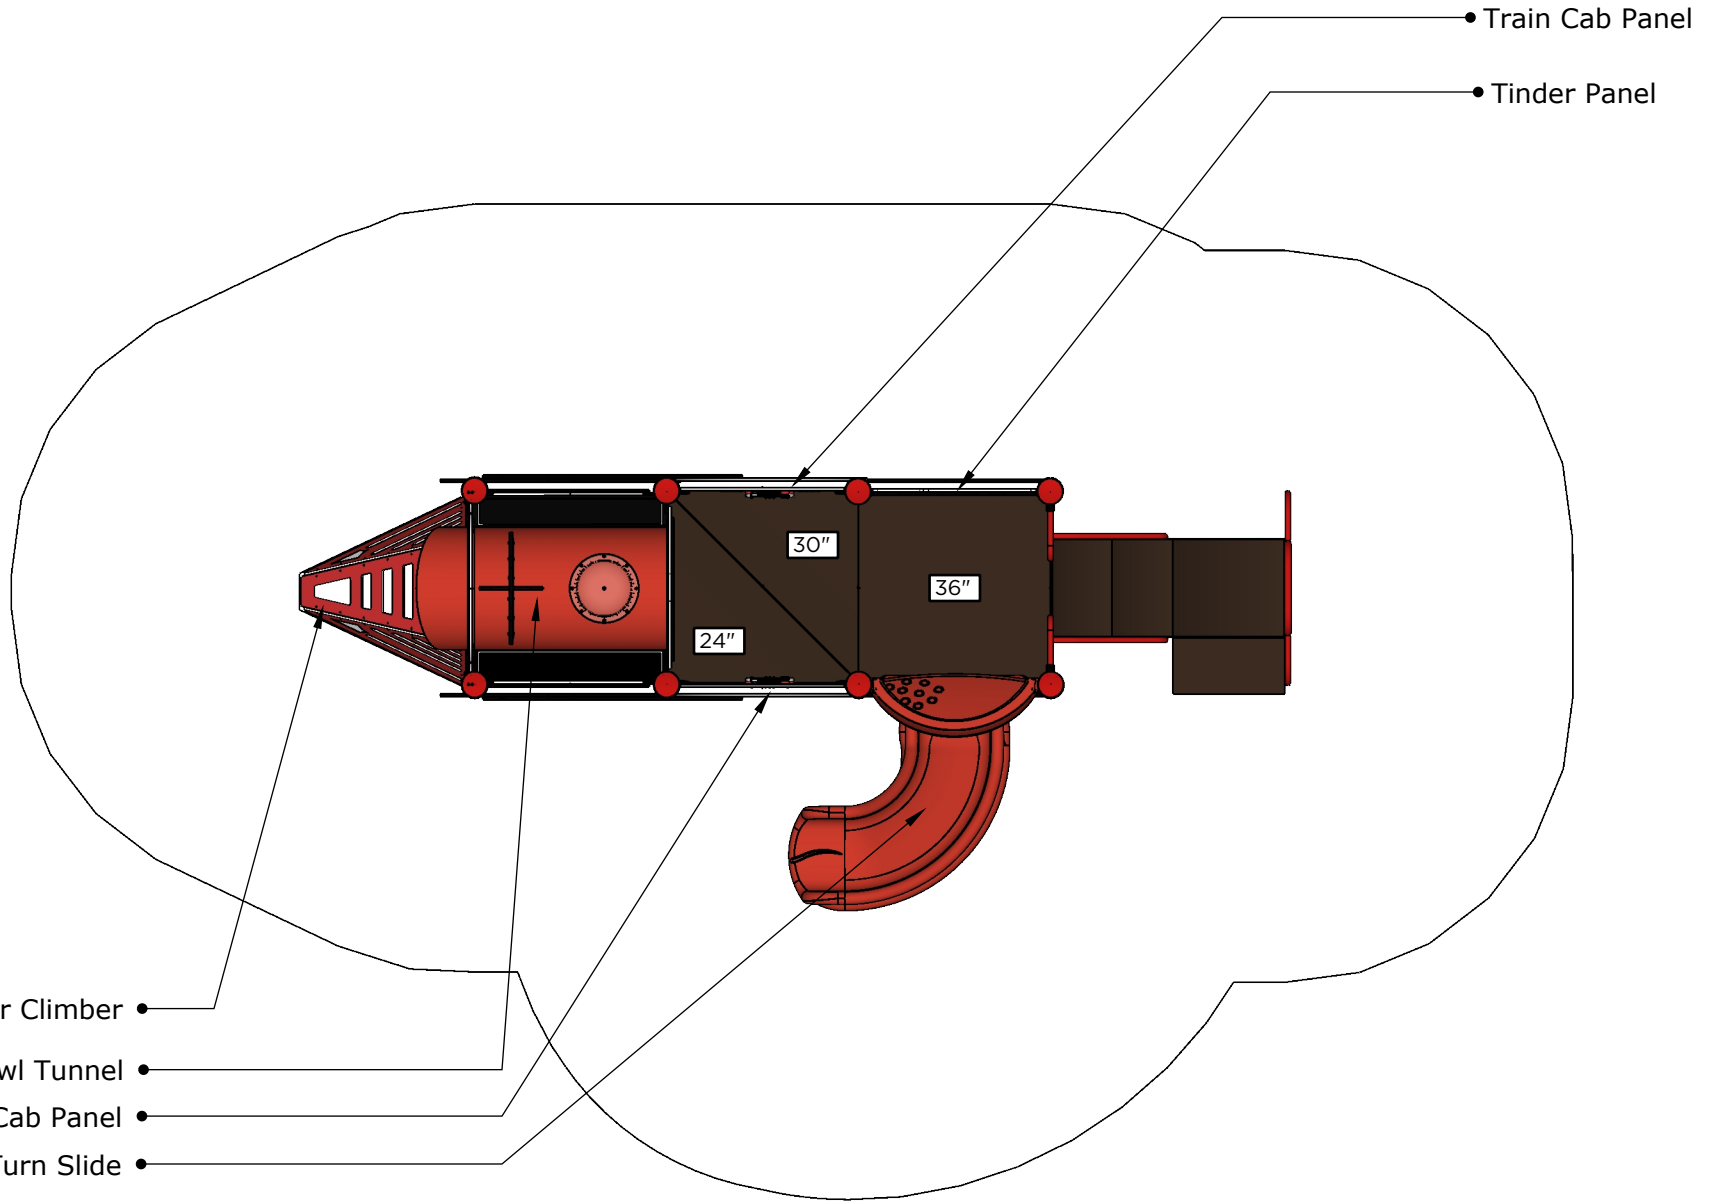

 Add Items
  Steel
  2-5 Age Group

Structure: SRPFX-50039-R1
 Theme: Steam Engine

Preliminary Concept Design
 Designer: N.Guice Date: 08/10/20

Conceptual Renderings Only. Subject to change without notice at SRP's Discretion

Structure: SRPFX-50039-R1
Age: 2-5 / Series: Steel / Theme: Steam Train

Preliminary Concept Design

Conceptual Renderings Only. Subject to change without notice at SRP's Discretion

- Cattle Catcher Climber
- Boiler Crawl Tunnel
- Train Cab Panel
- Right Turn Slide

Structure: SRPFX-50039-R1
 Age: 2-5 / Series: Steel / Theme: Steam Train

Preliminary Concept Design

Conceptual Renderings Only. Subject to change without notice at SRP's Discretion

Ages	Capacity	Use Zone	Fall Height	Actual Size	Timber Count	Elevated Activities
2-5	29	33'x21'	36"	21'x9'	22	5

Structure: SRPFX-50039-R1
 Age: 2-5 / Series: Steel / Theme: Steam Train

Preliminary Concept Design

Conceptual Renderings Only. Subject to change without notice at SRP's Discretion

SRP **FX**

 **SUPERIOR**
RECREATIONAL PRODUCTS