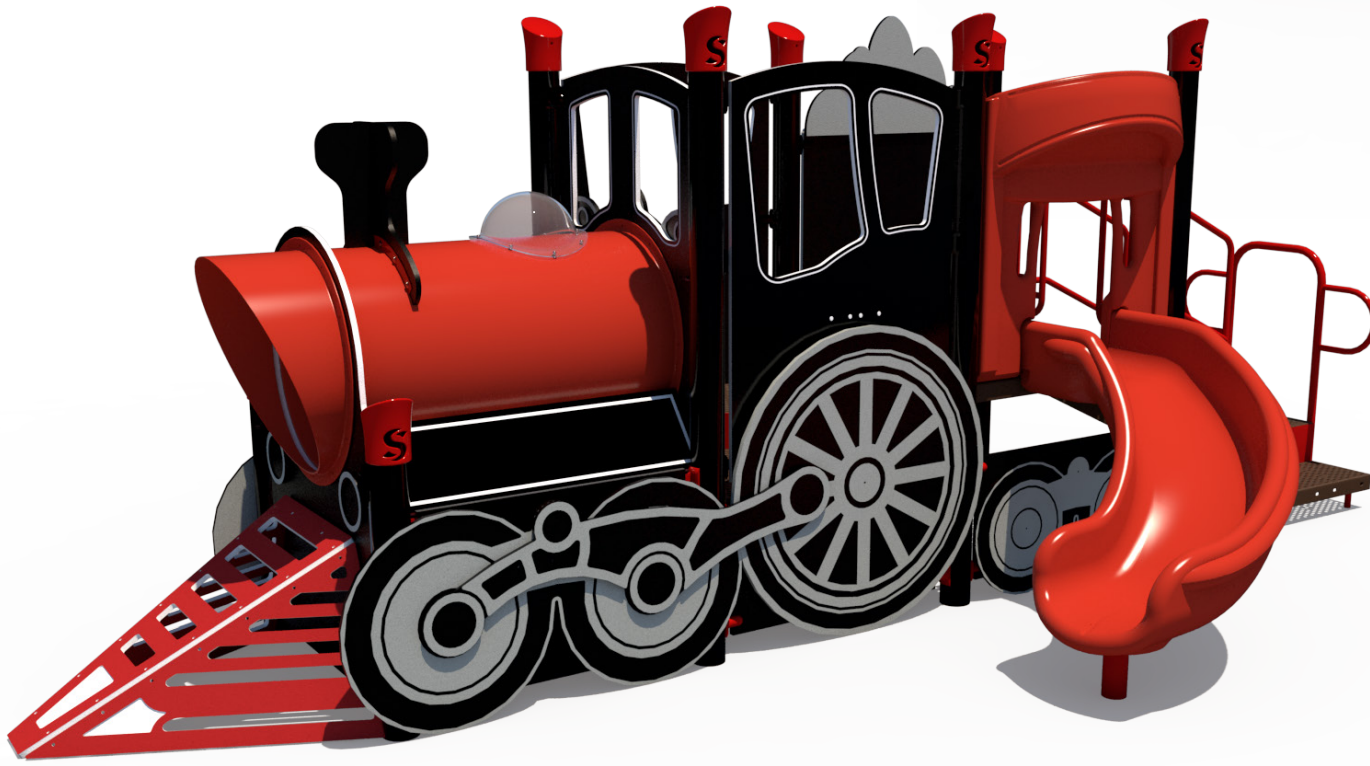

 Add Items
  Steel
  2-5 Age Group

Structure: SRPFX-50039-R1
 Theme: Steam Engine

Preliminary Concept Design
 Designer: N.Guice Date: 08/10/20

Conceptual Renderings Only. Subject to change without notice at SRP's Discretion

Structure: SRPFX-50039-R1
Age: 2-5 / Series: Steel / Theme: Steam Train

Preliminary Concept Design

Conceptual Renderings Only. Subject to change without notice at SRP's Discretion

- Cattle Catcher Climber
- Boiler Crawl Tunnel
- Train Cab Panel
- Right Turn Slide

Structure: SRPFX-50039-R1
 Age: 2-5 / Series: Steel / Theme: Steam Train

Preliminary Concept Design

Conceptual Renderings Only. Subject to change without notice at SRP's Discretion

Ages	Capacity	Use Zone	Fall Height	Actual Size	Timber Count	Elevated Activities
2-5	29	33'x21'	36"	21'x9'	22	5

Structure: SRPFX-50039-R1
 Age: 2-5 / Series: Steel / Theme: Steam Train

Preliminary Concept Design

Conceptual Renderings Only. Subject to change without notice at SRP's Discretion

SRP **FX**

 **SUPERIOR**
RECREATIONAL PRODUCTS