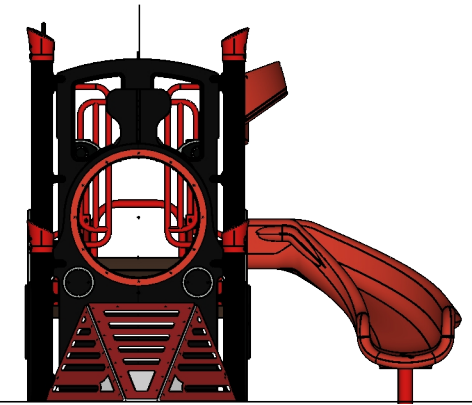

Structure: SRPFX-50039-R1
Age: 2-5 / Series: Steel / Theme: Steam Train

Preliminary Concept Design

Conceptual Renderings Only. Subject to change without notice at SRP's Discretion

- Cattle Catcher Climber
- Boiler Crawl Tunnel
- Train Cab Panel
- Right Turn Slide

Ages	Capacity	Use Zone	Fall Height	Actual Size	Timber Count	Elevated Activities
2-5	29	33'x21'	36"	21'x9'	22	5

	Ground Level Accessible Play Activities	Ground Level Accessible Activity Types
Required	2	2
Provided	0	0

Structure: SRPFX-50039-R1
 Age: 2-5 / Series: Steel / Theme: Steam Train

Preliminary Concept Design

Conceptual Renderings Only. Subject to change without notice at SRP's Discretion

Ages	Capacity	Use Zone	Fall Height	Actual Size	Timber Count	Elevated Activities
2-5	29	33'x21'	36"	21'x9'	22	5

Structure: SRPFX-50039-R1
 Age: 2-5 / Series: Steel / Theme: Steam Train

Preliminary Concept Design

Conceptual Renderings Only. Subject to change without notice at SRP's Discretion

SRP **FX**

 **SUPERIOR**
RECREATIONAL PRODUCTS