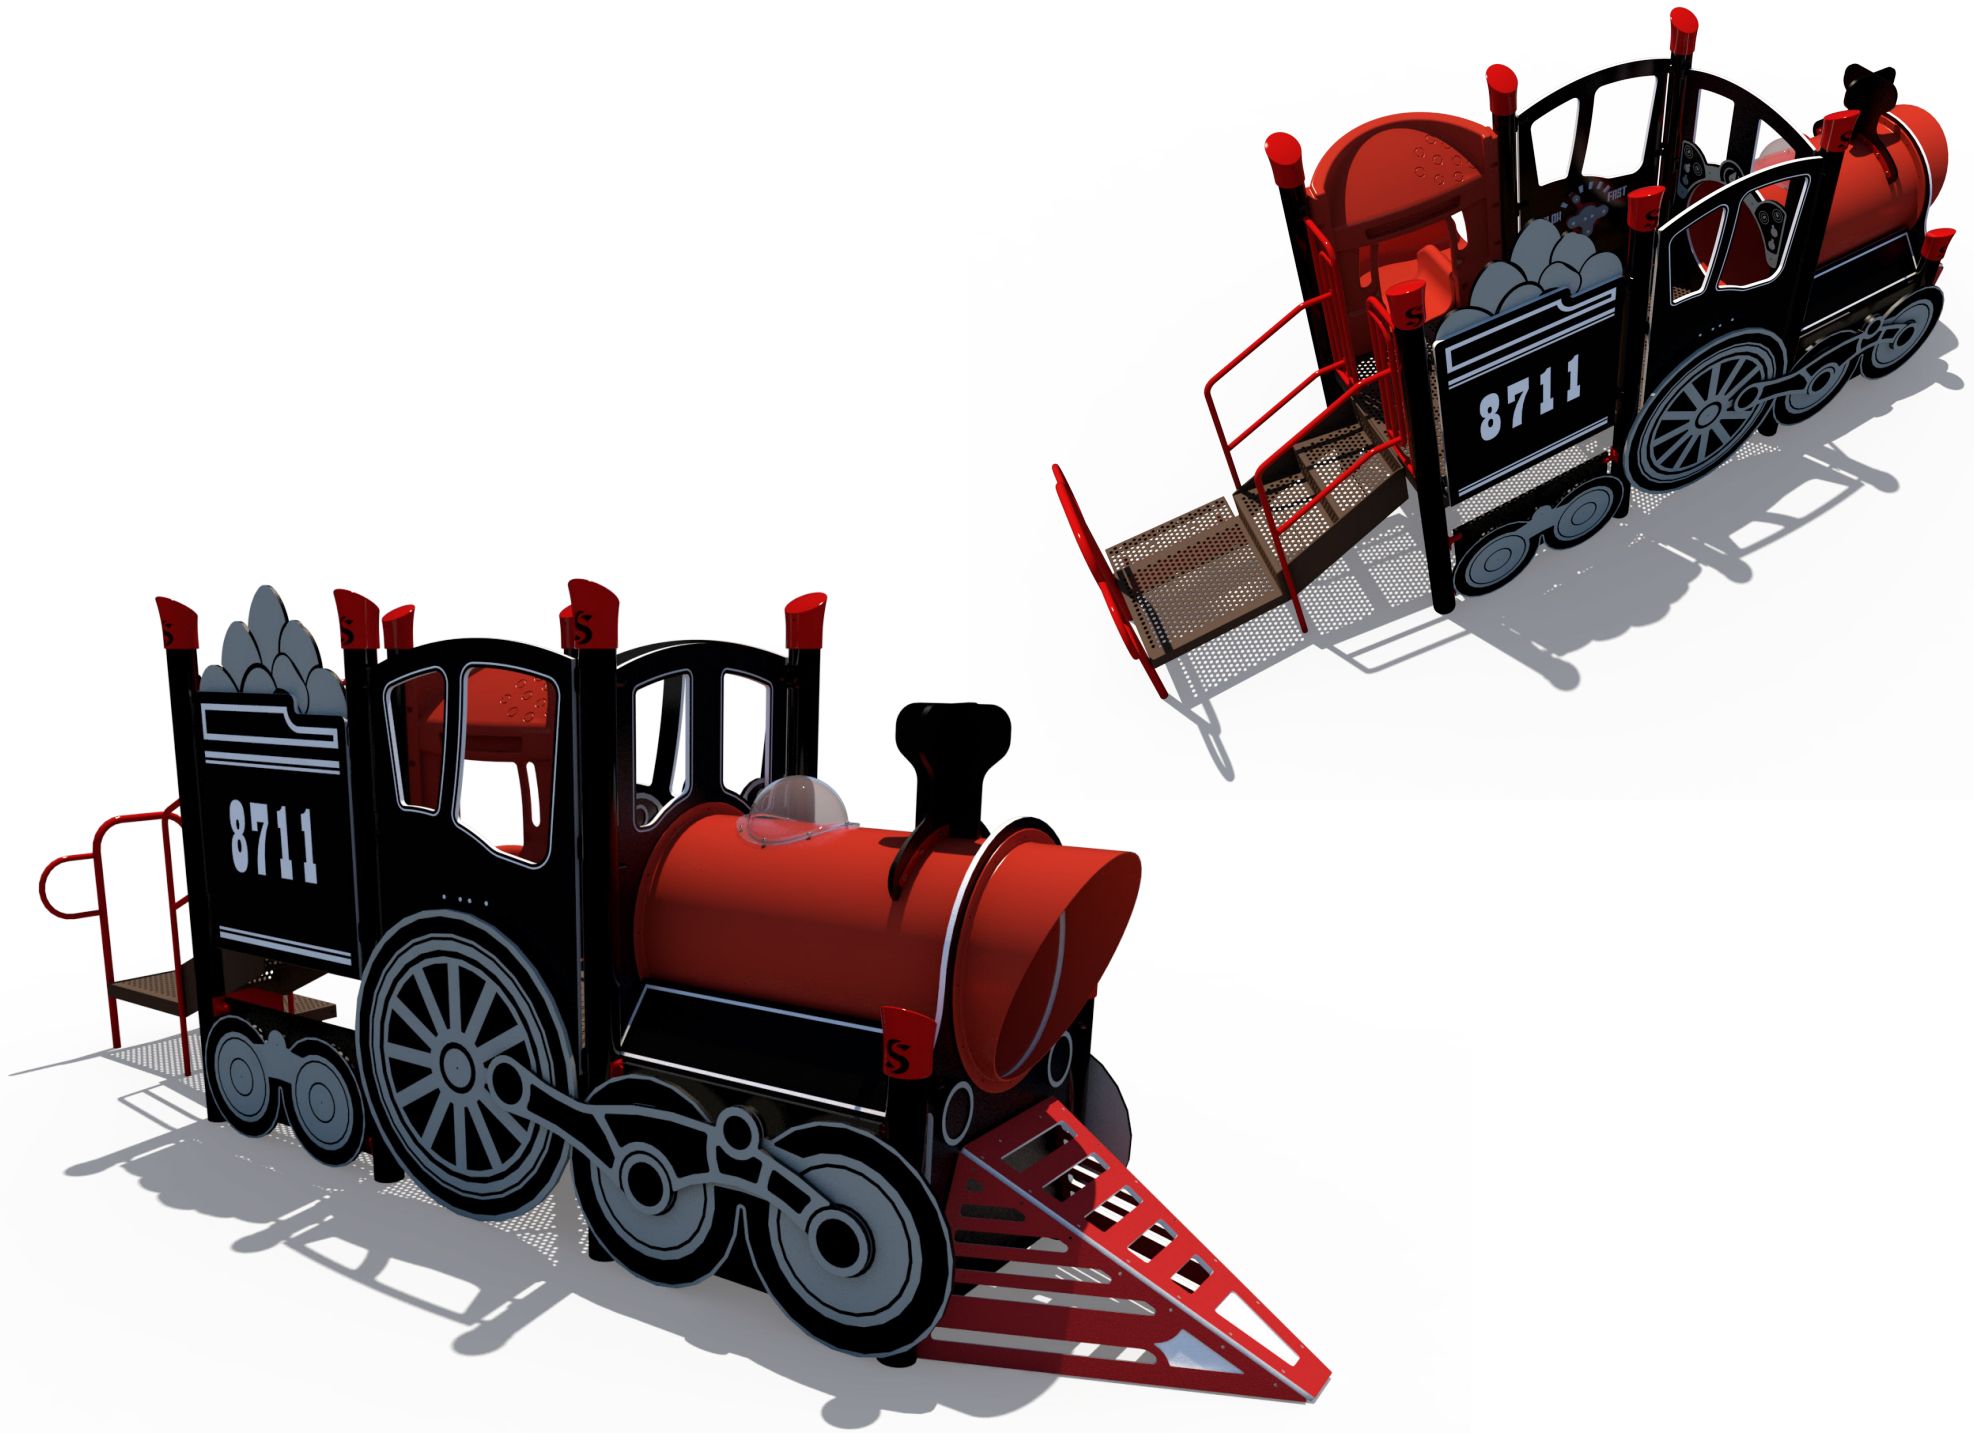

 Add Items
  Steel
  2-5 Age Group

Structure: SRPFX-50039-R1
 Theme: Steam Engine

Preliminary Concept Design
 Designer: N.Guice Date: 08/10/20

Conceptual Renderings Only. Subject to change without notice at SRP's Discretion

Structure: SRPFX-50039-R1
Age: 2-5 / Series: Steel / Theme: Steam Train

Preliminary Concept Design

Conceptual Renderings Only. Subject to change without notice at SRP's Discretion

- Cattle Catcher Climber
- Boiler Crawl Tunnel
- Train Cab Panel
- Right Turn Slide

Structure: SRPFX-50039-R1
 Age: 2-5 / Series: Steel / Theme: Steam Train

Preliminary Concept Design

Conceptual Renderings Only. Subject to change without notice at SRP's Discretion

Ages	Capacity	Use Zone	Fall Height	Actual Size	Timber Count	Elevated Activities
2-5	29	33'x21'	36"	21'x9'	22	5

Structure: SRPFX-50039-R1
 Age: 2-5 / Series: Steel / Theme: Steam Train

Preliminary Concept Design

Conceptual Renderings Only. Subject to change without notice at SRP's Discretion

SRP **FX**

 **SUPERIOR**
RECREATIONAL PRODUCTS