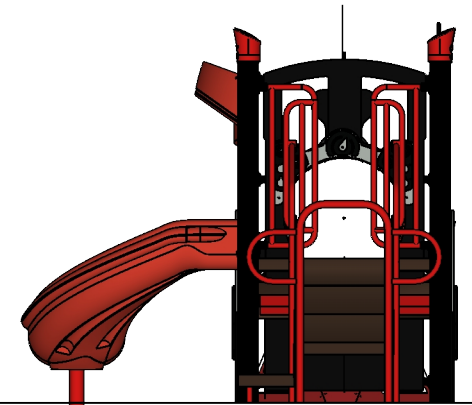

Structure: SRPFX-50039-R1
Age: 2-5 / Series: Steel / Theme: Steam Train

Preliminary Concept Design

Conceptual Renderings Only. Subject to change without notice at SRP's Discretion

- Cattle Catcher Climber
- Boiler Crawl Tunnel
- Train Cab Panel
- Right Turn Slide

Ages	Capacity	Use Zone	Fall Height	Actual Size	Timber Count	Elevated Activities
2-5	29	33'x21'	36"	21'x9'	22	5

	Ground Level Accessible Play Activities	Ground Level Accessible Activity Types
Required	2	2
Provided	0	0

Structure: SRPFX-50039-R1
 Age: 2-5 / Series: Steel / Theme: Steam Train

Preliminary Concept Design

Conceptual Renderings Only. Subject to change without notice at SRP's Discretion

Ages	Capacity	Use Zone	Fall Height	Actual Size	Timber Count	Elevated Activities
2-5	29	33'x21'	36"	21'x9'	22	5

Structure: SRPFX-50039-R1
 Age: 2-5 / Series: Steel / Theme: Steam Train

Preliminary Concept Design

Conceptual Renderings Only. Subject to change without notice at SRP's Discretion

SRP **FX**

 **SUPERIOR**
RECREATIONAL PRODUCTS